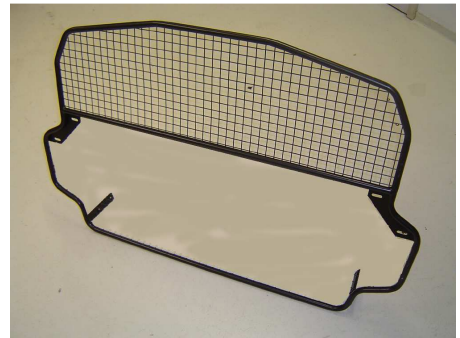

PZ483-E8122-00