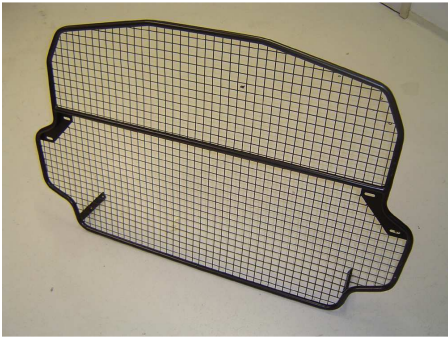

Verso

Full Height / Half Height Dog Guard Installation instructions

Model year:	2009
Vehicle code:	**R2**- G***W
Part number:	Full Height Dog Guard: PZ483-E8122-00
	Half Height Dog Guard: PZ483-E8121-00
	Mounting Kit: PZ483-E8121-60
Weight:	6kg

PZ483-E8122-00

PZ483-E8122-00

Cx10

Ex2

D 1xr/h 1xl/h

Bx2

Cx10

Ex2