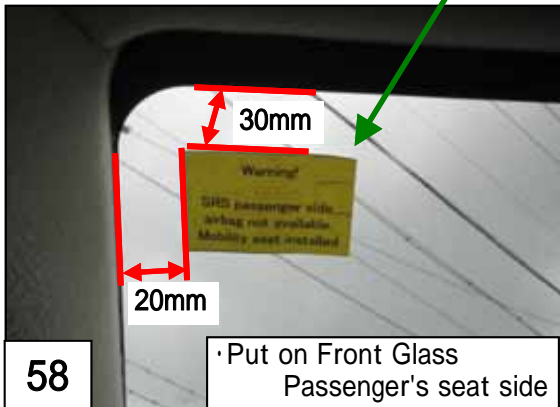

2 Bolts

49

C

Swivel to outer
before connecting

· Stick the Caution Label on the door trim. (Passenger side)

· Stick the caution label on swivel unit.

Please make sure the Unit swivels properly after finishing installation.

Label putting position

UK Only

Put on Side of Instrument Panel

56

J

Two places

Put the label on O/M of base Vehicle.

Chapter : Occupant restraint systems
Paragraph : Child restraint

57

K

Three places

Put the label on O/M of base Vehicle.

Chapter : Occupant restraint systems
Paragraph : SRS Side airbag

Put on B-Pillar

58

Put on Front Glass
Passenger's seat side

Label putting position

France Only

Put the label on O/M of base Vehicle.

Dispositif de retenue des occupants
Sieges enfants

Put the label on O/M of base Vehicle.

Dispositif de retenue des occupants
SRS Airbag lateraux