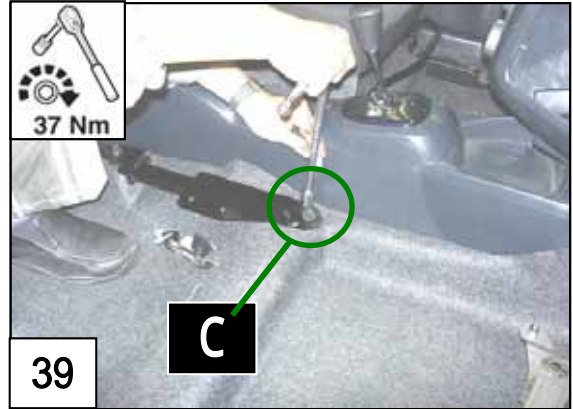

Passenger Seat Side

UK Only

Remove be Driver Seat

UK Only

Driver Seat Side

Reverse side of OE Seat
Undo 2 of the Connectors

H/R Removal

Temporally Removal

Jack BKT Installation

UK Only

Driver Seat Side

Datum point

Completely Recovered for Driver Seat **UK Only**

Swivel Seat Installation

Passenger Seat Side

44