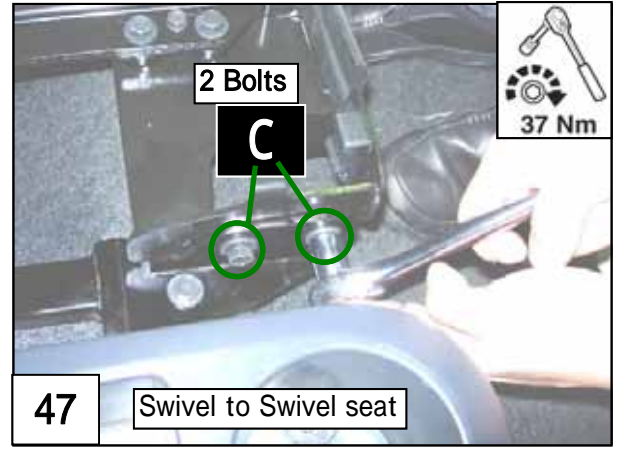

Connect

45

Unit Installation

46

Long Bolt

47

Swivel to Swivel seat

48

2 Bolts

49

C

Swivel to outer
before connecting

· Stick the Caution Label on the door trim. (Passenger side)

· Stick the caution label on swivel unit.

Please make sure the Unit swivels properly after finishing installation.