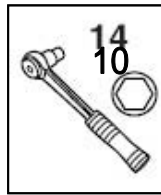

Tools

Torque Wrench is also required

PROTECT COVER

CAUTION!!

Airbag