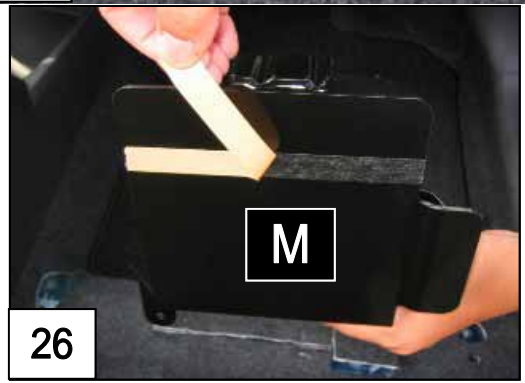

Passenger Seat Side

UK Only

Remove be Driver Seat

UK Only

Driver Seat Side

Reverse side of OE Seat
Undo 2 of the Connectors

H/R Removal

Temporally Removal

Jack BKT Installation

UK Only

Driver Seat Side

Datum point

Completely Recovered for Driver Seat **UK Only**

Swivel Seat Installation

Passenger Seat Side

44