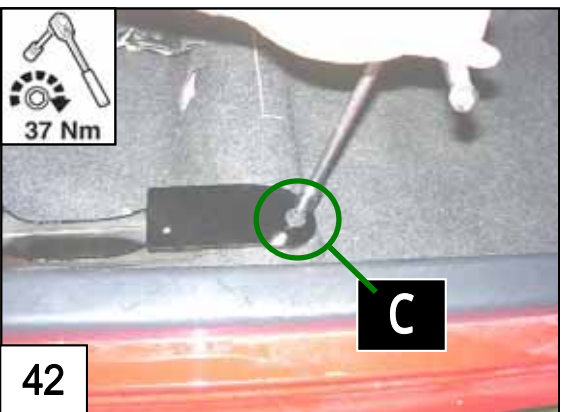

Jack BKT Installation

UK Only

Driver Seat Side

Datum point

Completely Recovered for Driver Seat **UK Only**

Swivel Seat Installation

Passenger Seat Side

44