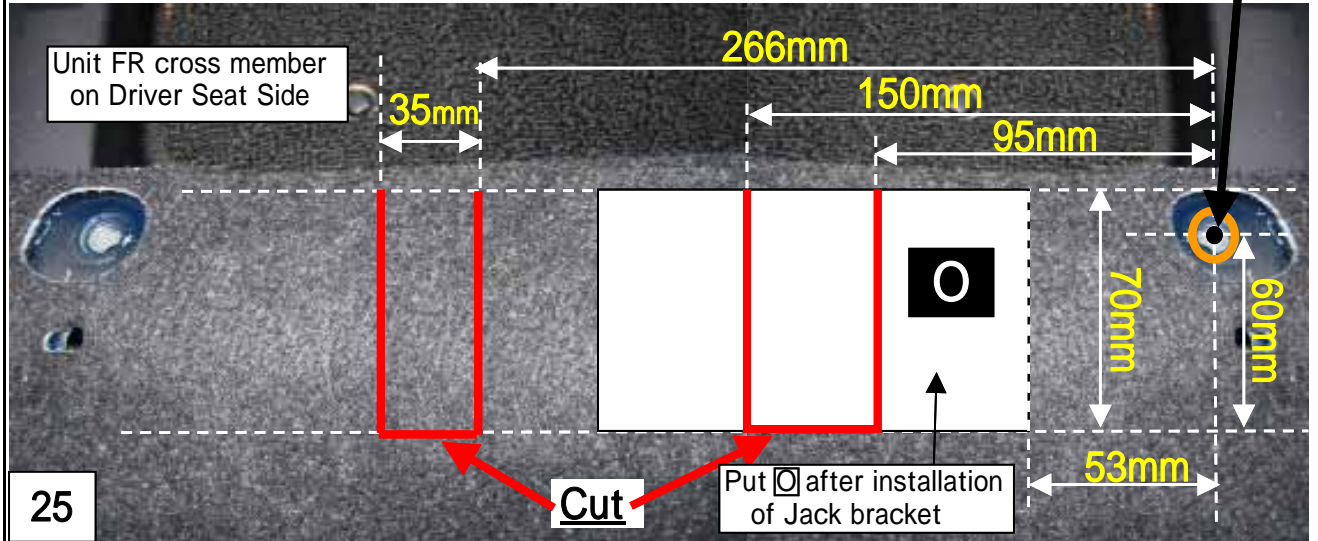

Jack BKT Installation

UK Only

Driver Seat Side

Datum point

Completely Recovered for Driver Seat **UK Only**

Swivel Seat Installation

Passenger Seat Side

44