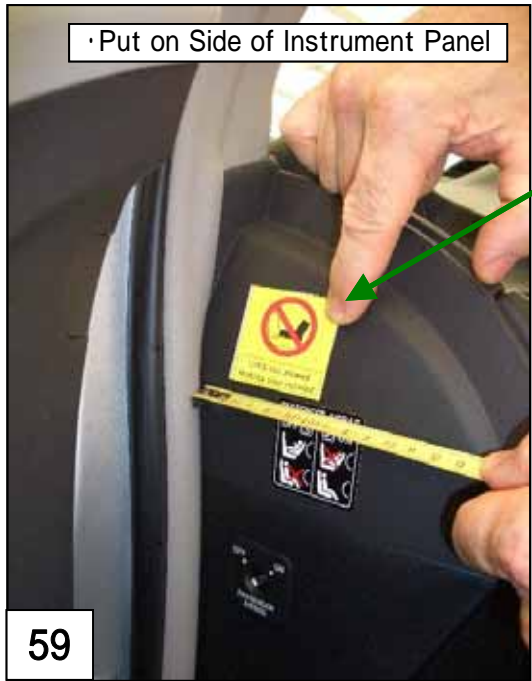

2 Bolts

49

C

Swivel to outer
before connecting

· Stick the Caution Label on the door trim. (Passenger side)

· Stick the caution label on swivel unit.

Please make sure the Unit swivels properly after finishing installation.

Label putting position

UK Only

Put on Side of Instrument Panel

56

J

Two places

Put the label on O/M of base Vehicle.

Chapter : Occupant restraint systems
Paragraph : Child restraint

57

K

Three places

Put the label on O/M of base Vehicle.

Chapter : Occupant restraint systems
Paragraph : SRS Side airbag

Put on B-Pillar

58

Put on Front Glass
Passenger's seat side

Label putting position

France Only

Put the label on O/M of base Vehicle.

Dispositif de retenue des occupants
Sieges enfants

Put the label on O/M of base Vehicle.

Dispositif de retenue des occupants
SRS Airbag lateraux