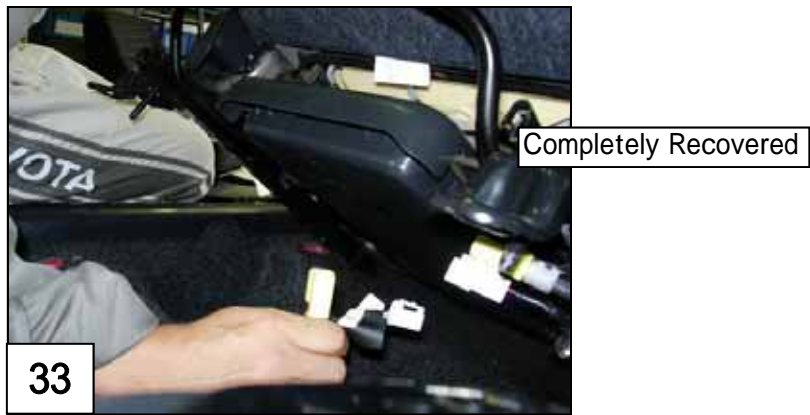

Jack BKT Installation

UK Only

Driver Seat Side

Datum point

Completely Recovered for Driver Seat **UK Only**

Swivel Seat Installation

Passenger Seat Side

44