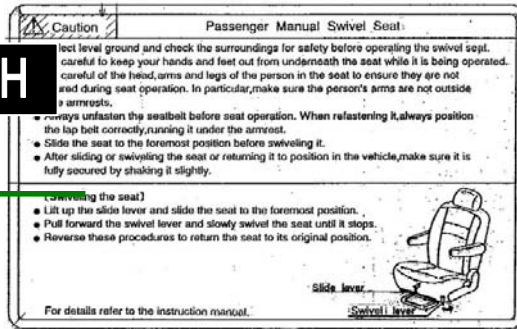

Connect

45

Unit Installation

46

Long Bolt

47

Swivel to Swivel seat

48

2 Bolts

49

C

Swivel to outer
before connecting

· Stick the Caution Label on the door trim. (Passenger side)

· Stick the caution label on swivel unit.

Please make sure the Unit swivels properly after finishing installation.

Label putting position

UK Only

Put on Side of Instrument Panel

56

J

Two places

Put the label on O/M of base Vehicle.

Chapter : Occupant restraint systems
Paragraph : Child restraint