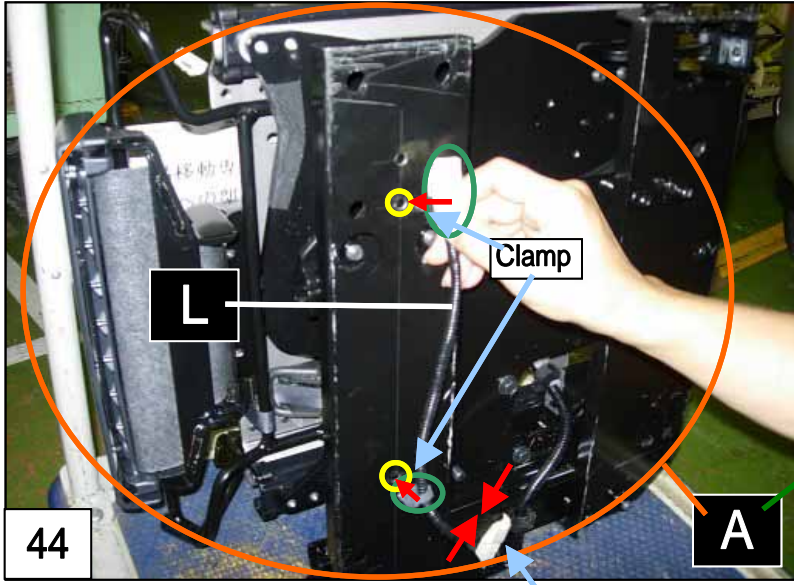

Jack BKT Installation

UK Only

Driver Seat Side

Datum point

Completely Recovered for Driver Seat **UK Only**

Swivel Seat Installation

Passenger Seat Side

44

Connect

45

Unit Installation

46

Long Bolt

47

Swivel to Swivel seat

48