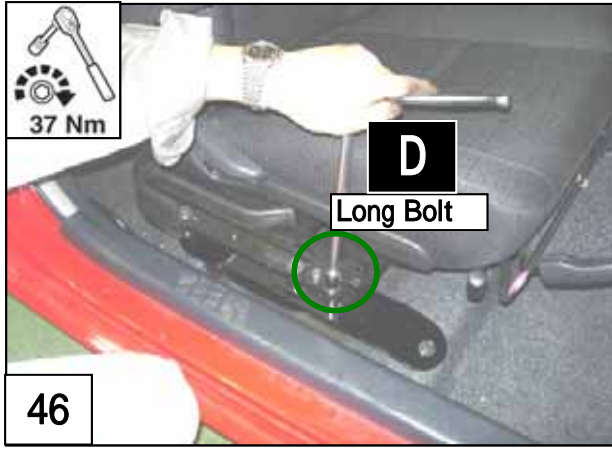

46

Long Bolt