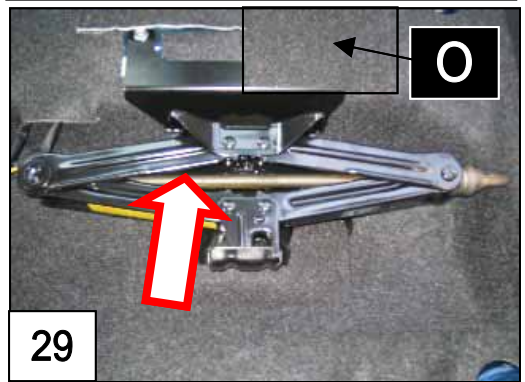

Passenger Seat Side

UK Only

Remove be Driver Seat

UK Only

Driver Seat Side

Reverse side of OE Seat
Undo 2 of the Connectors

H/R Removal

Temporally Removal

Jack BKT Installation

UK Only

Driver Seat Side

Datum point

Completely Recovered for Driver Seat **UK Only**

Swivel Seat Installation

Passenger Seat Side

44