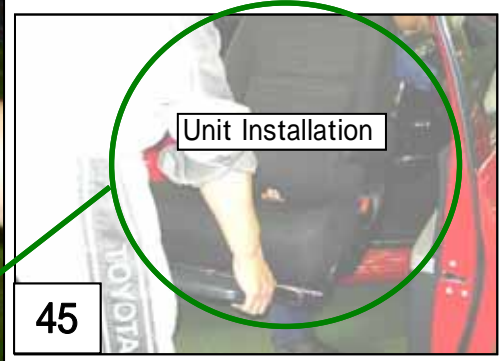

45

Unit Installation