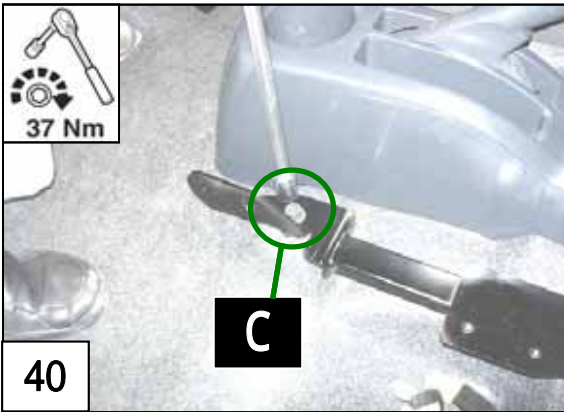

Jack BKT Installation

UK Only

Driver Seat Side

Datum point

Completely Recovered for Driver Seat **UK Only**

Swivel Seat Installation

Passenger Seat Side

44

Connect

45

Unit Installation

46

Long Bolt

47

Swivel to Swivel seat

48