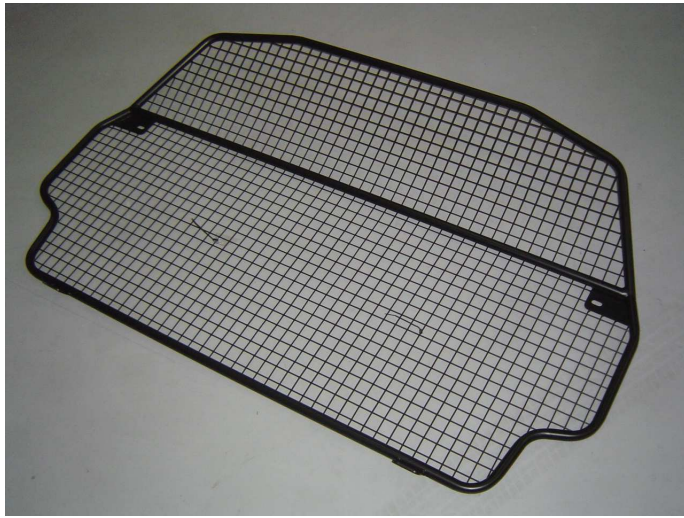

FULL HEIGHT DOG GUARD
INSTALLATION INSTRUCTIONS
LEXUS RX350/450h

Model Year 2008
Vehicle Code: G*L15*-AW*GKW
Part Number: PZ483-K2120-00
 PZ483-K2120-60 (Mounting Kit)
Weight: 6 kg

A x 1

B x 2

C x 2

D x 1 l/h

E x 1 r/h

F x 6

PZ483-K2120-00

PZ483-K2120-60 (Mounting Kit)

B x 2

C x 2

D x 1 l/h

E x 1 r/h