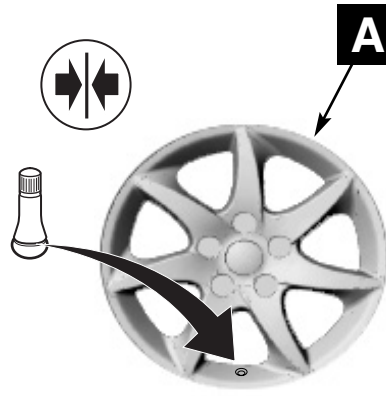

# Corolla Verso (LHD/RHD)

Alloy Wheels

Installation instructions

Model year: 05/2007  
Vehicle code: \*\*R1\*\*-G\*\*\*\*W  
Part number: PZ406-E8674 -ZC -ZE

Weight: 9,2 kg

Installation time: 0,5 hour 1st wheel and 0,3 hours remaining wheels

# Revision Record

Rev. No.	Date	Page	Picture	Update	New	Deleted Steps

**A****PZ406-E8674-ZC -ZE**

1x

**B****PZ406-09670-01**

5x

**C****PZ406-98670-1C -1E (for -ZE)**

1x

**Tyre application**  
**205/55 R 16 91V**

Nm

1

2

3

4

5

PZ406-E8674-ZC -ZE