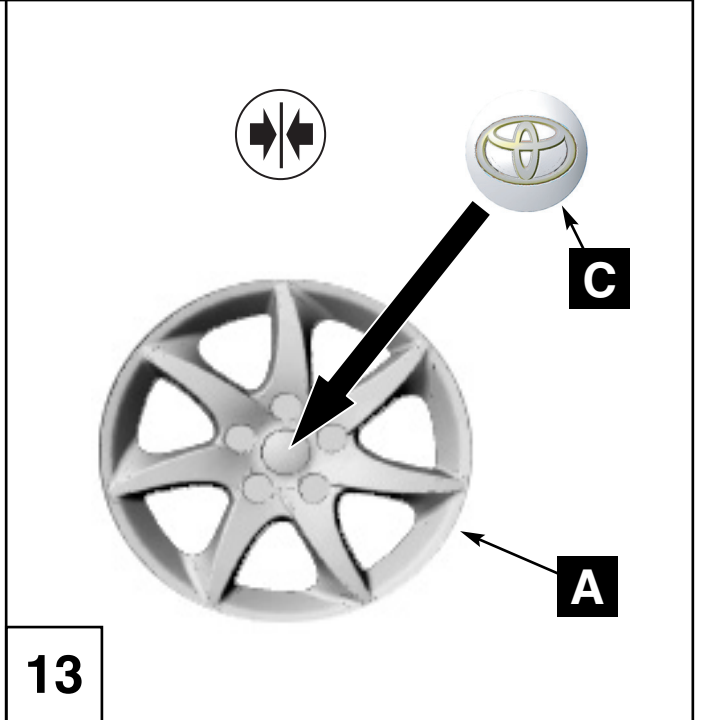

# Corolla Verso (LHD/RHD)

Alloy Wheels

Installation instructions

Model year: 05/2007  
Vehicle code: \*\*R1\*\*-G\*\*\*\*W  
Part number: PZ406-E8674 -ZC -ZE

Weight: 9,2 kg

Installation time: 0,5 hour 1st wheel and 0,3 hours remaining wheels

6

7

8

9

10

11

12

13