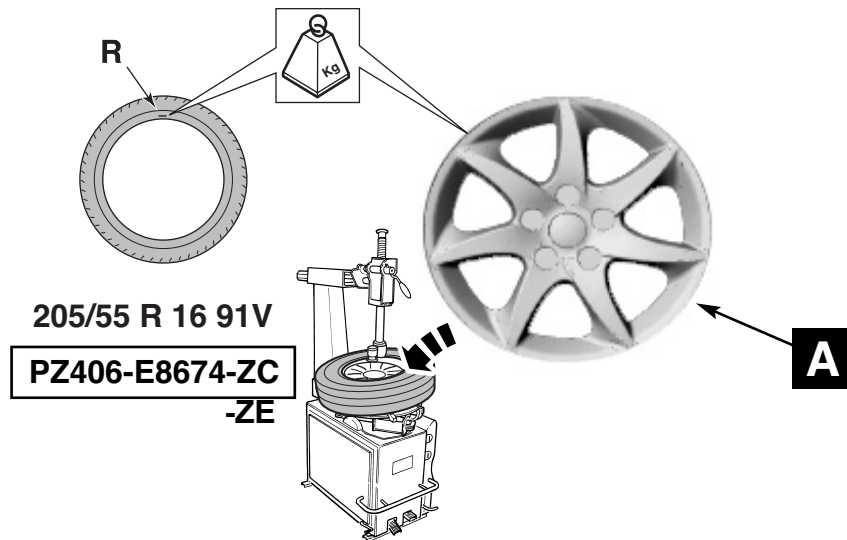

PZ406-E8674-ZC -ZE

6

7

8