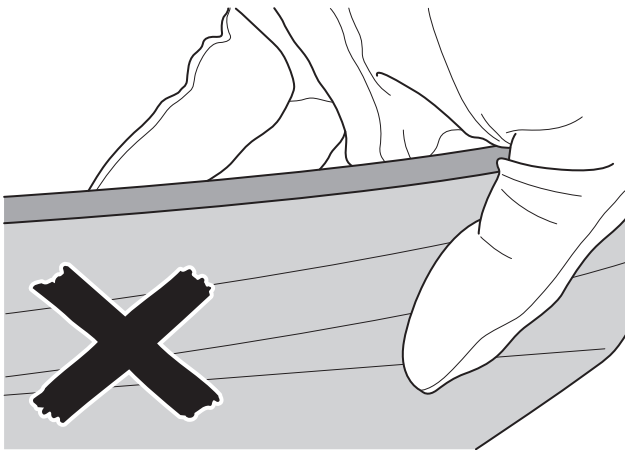

Revision Record

Rev. No.	Date	Page	Picture	Update	New	Deleted steps
1	21.10.16	2, 14		X		
1	21.10.16	4, 5, 7 - 10, 12, 13	1 - 7, 10- 18, 21-24	X		
1	21.10.16	6, 11	8, 9, 19, 20		X	
2	07.03.17	12, 13, 14	21	X		

PW417-10001						
A						1x
PW417-10003						
			5x		C	
					5x	
		5x			E	
					5x	
D		5x			F	
					2x	
10 mm						
Ø3,5 mm						
Ø6 mm						
Ø9 mm						

INFO