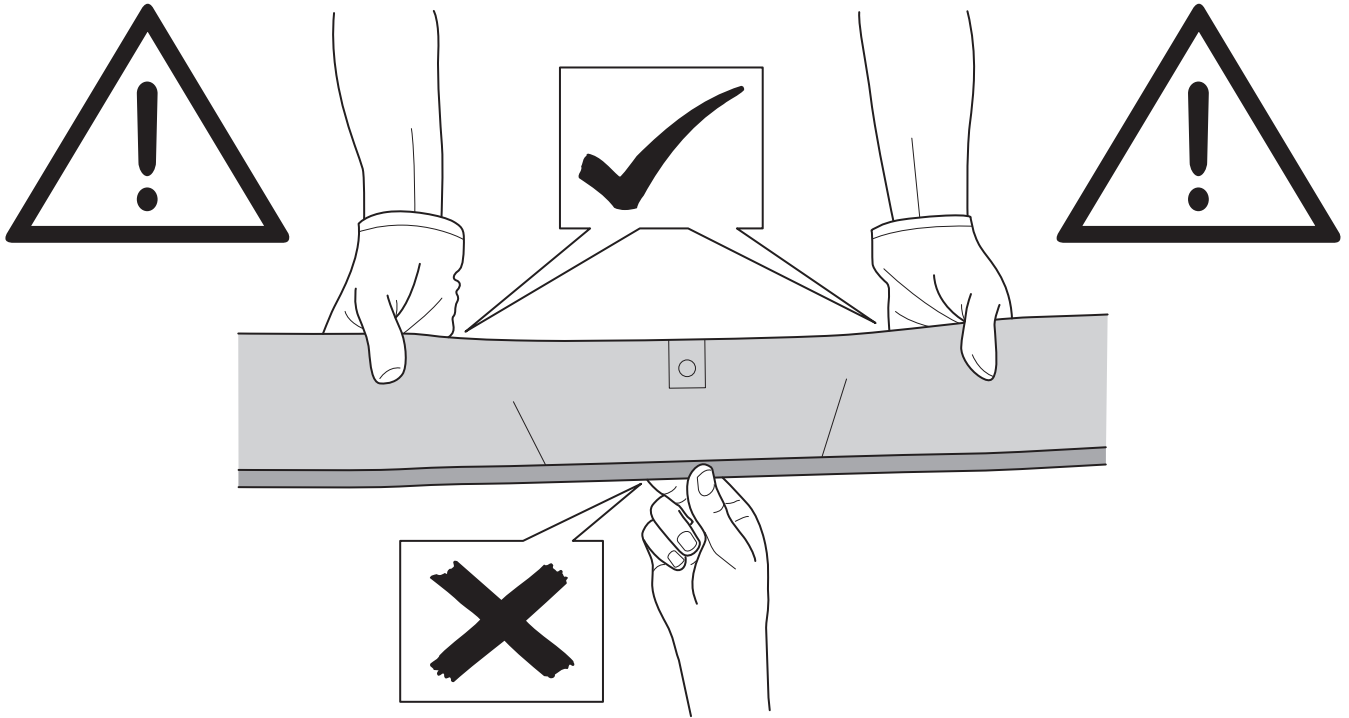

Revision Record

Rev. No.	Date	Page	Picture	Update	New	Deleted steps
1	21.10.16	2, 14		X		
1	21.10.16	4, 5, 7 - 10, 12, 13	1 - 7, 10- 18, 21-24	X		
1	21.10.16	6, 11	8, 9, 19, 20		X	
2	07.03.17	12, 13, 14	21	X		

PW417-10001						
A						1x
PW417-10003						
			5x		C	
					5x	
		5x			E	
					5x	
D		5x			F	
					2x	
10 mm						
Ø3,5 mm						
Ø6 mm						
Ø9 mm						

INFO