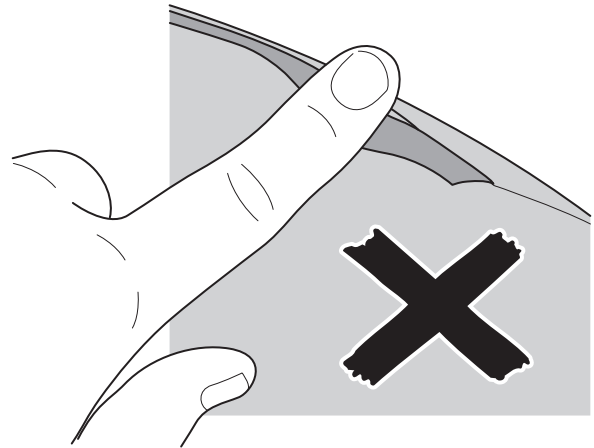

Revision Record

Rev. No.	Date	Page	Picture	Update	New	Deleted steps
1	21.10.16	2, 14		X		
1	21.10.16	4, 5, 7 - 10, 12, 13	1 - 7, 10- 18, 21-24	X		
1	21.10.16	6, 11	8, 9, 19, 20		X	
2	07.03.17	12, 13, 14	21	X		

PW417-10001						
A						1x
PW417-10003						
			5x		C	
					5x	
		5x			E	
					5x	
D		5x			F	
					2x	
10 mm						
Ø3,5 mm						
Ø6 mm						
Ø9 mm						

INFO