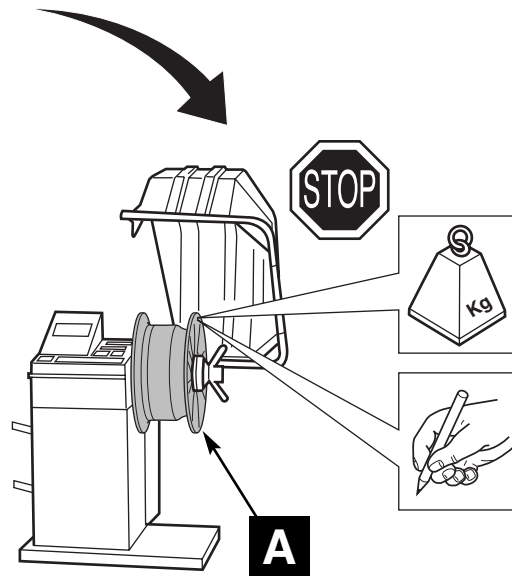

6

"Static Mode"