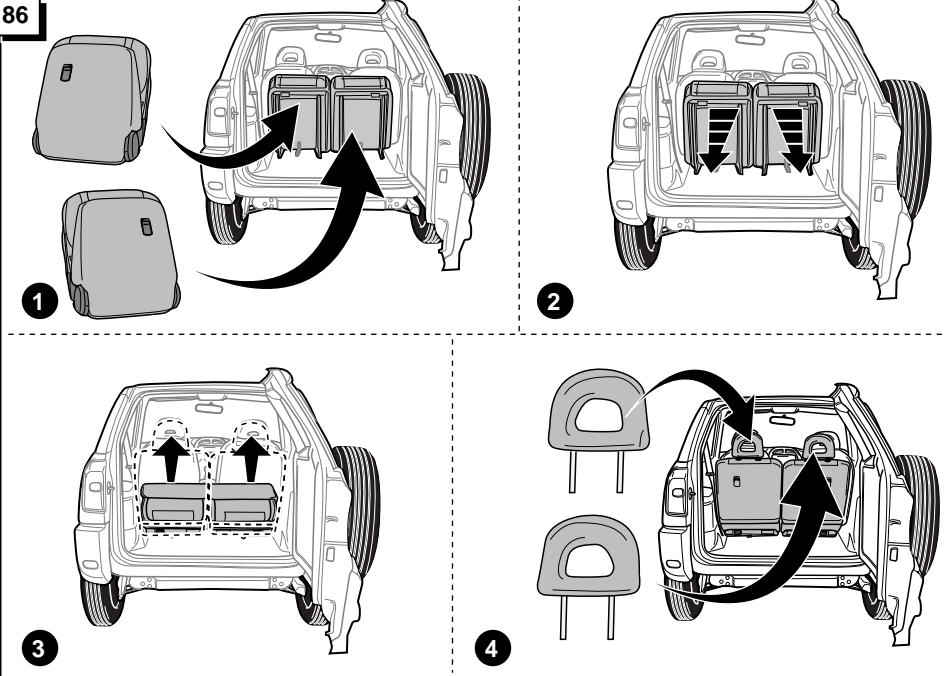

Rav-4: 3 & 5-Doors 3 & 5-Türe 3 & 5-Deurs 3 & 5-Portes

86