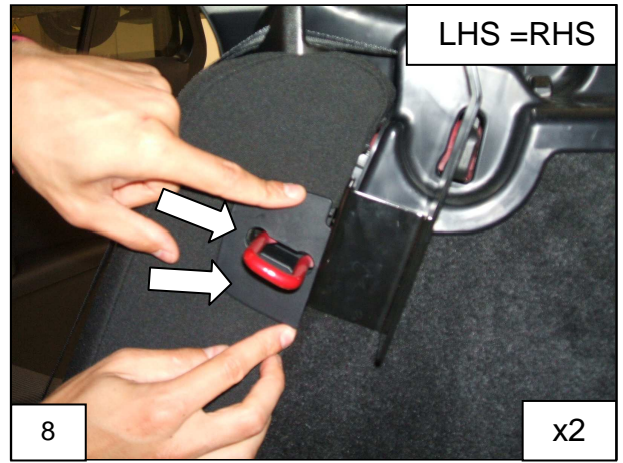

PZ483-T5122-00 ⇨STEP 16