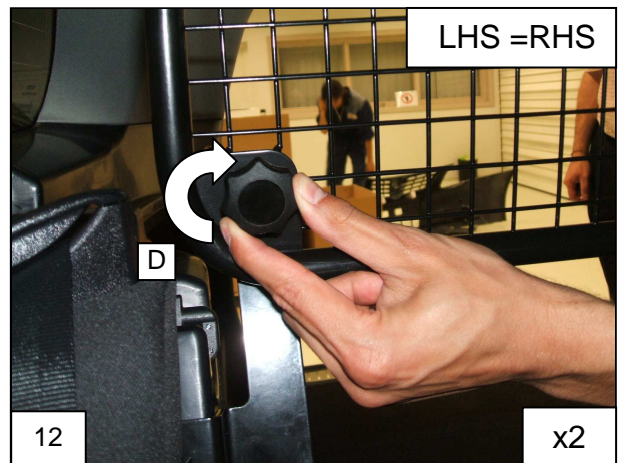

PZ483-T5122-00 ⇨STEP 16