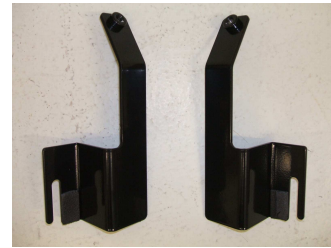

B L/H x1   A R/H x1