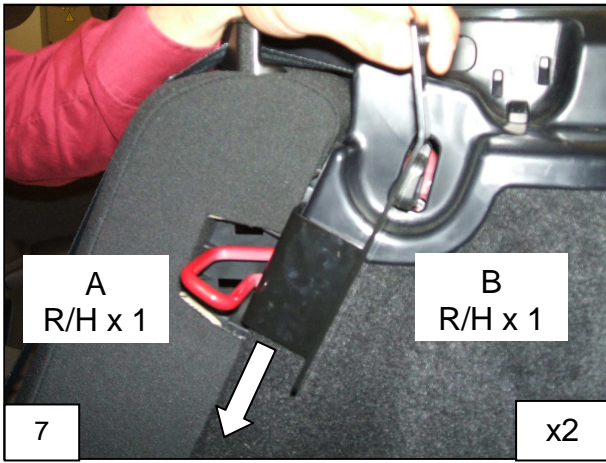

PZ483-T5122-00 ⇨STEP 16