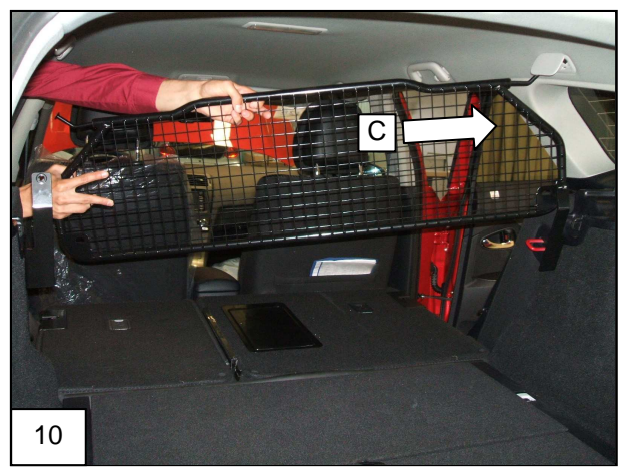

PZ483-T5122-00 ⇨STEP 16