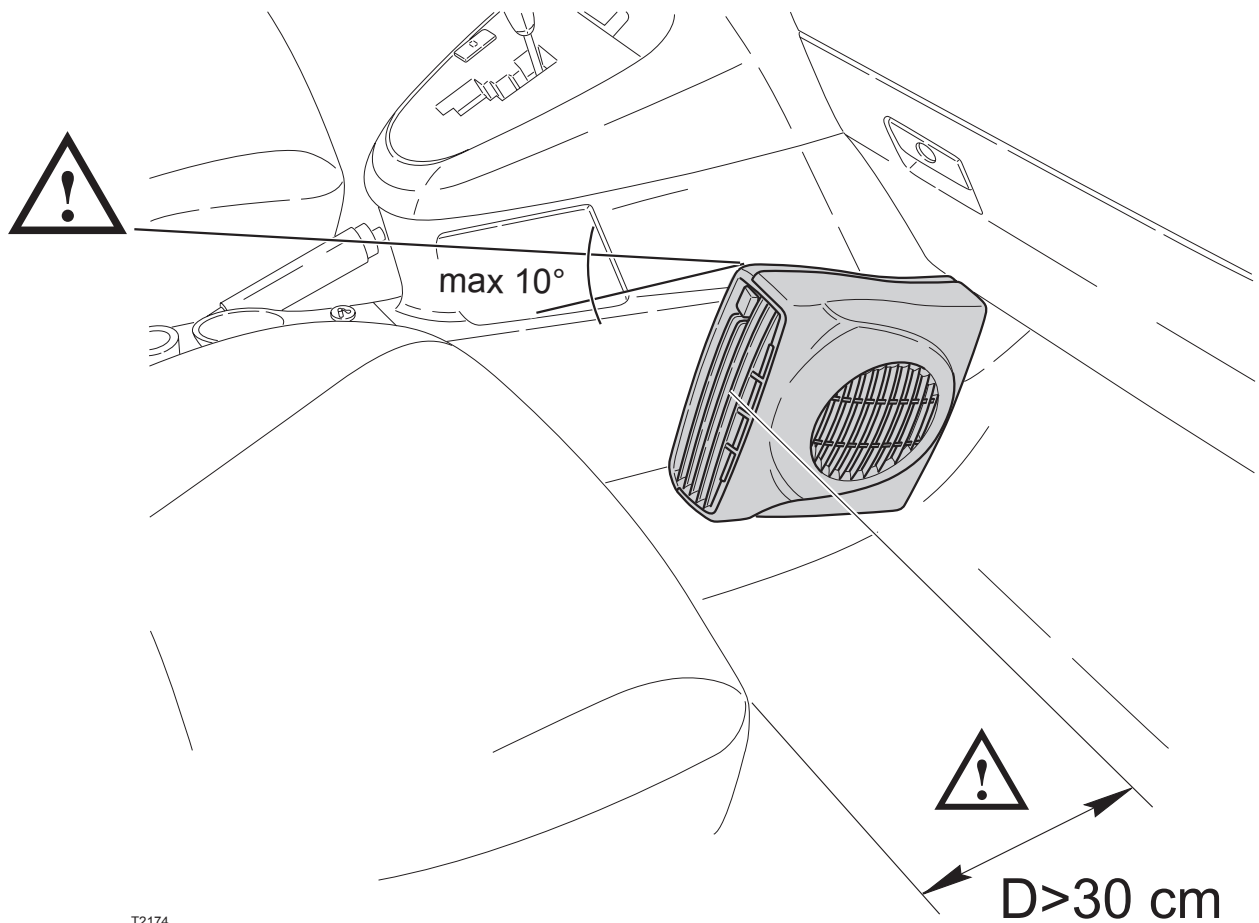

VERSO

LHD

T2174