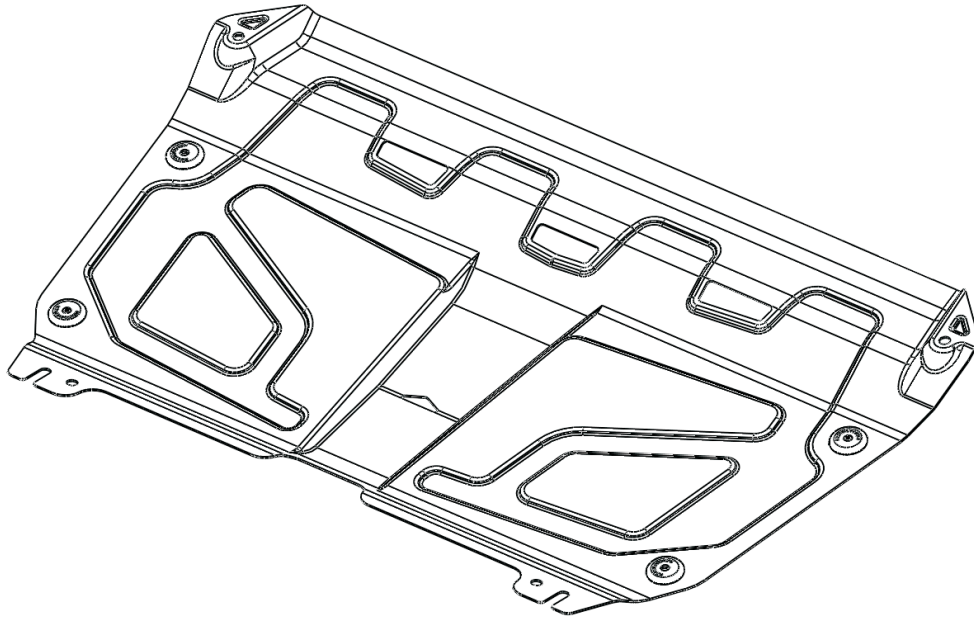

Part number: PZ4AL-08880-00

A

PZ4AL- 08880- 60

B

C

D

E