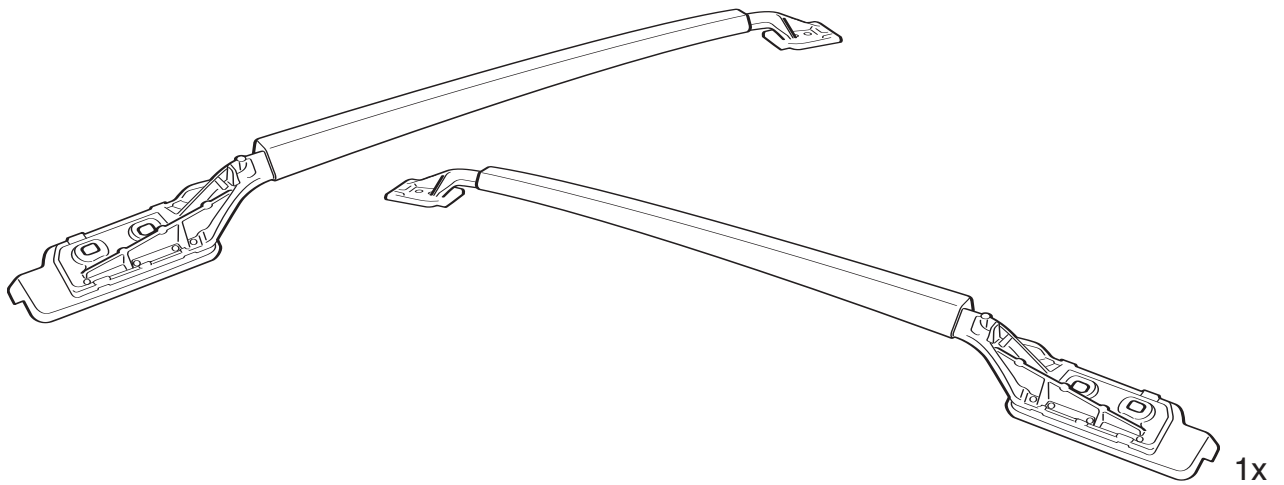

TOYOTA

RAV4

ROOF RAILS

Installation instructions

Vehicle code: **A3**-A****W

Part number: 63401-42050-B0 63401-42050-C0

 Weight: 4.0 kg

 Installation time: 0.5h

Manual reference number: AIM 000 500 - 00

Revision Record

Rev. No.	Date	Page	Picture	Update	New	Deleted Steps

A

B

2x

C

2x

D

8x

12 mm

1

2

3

4

5