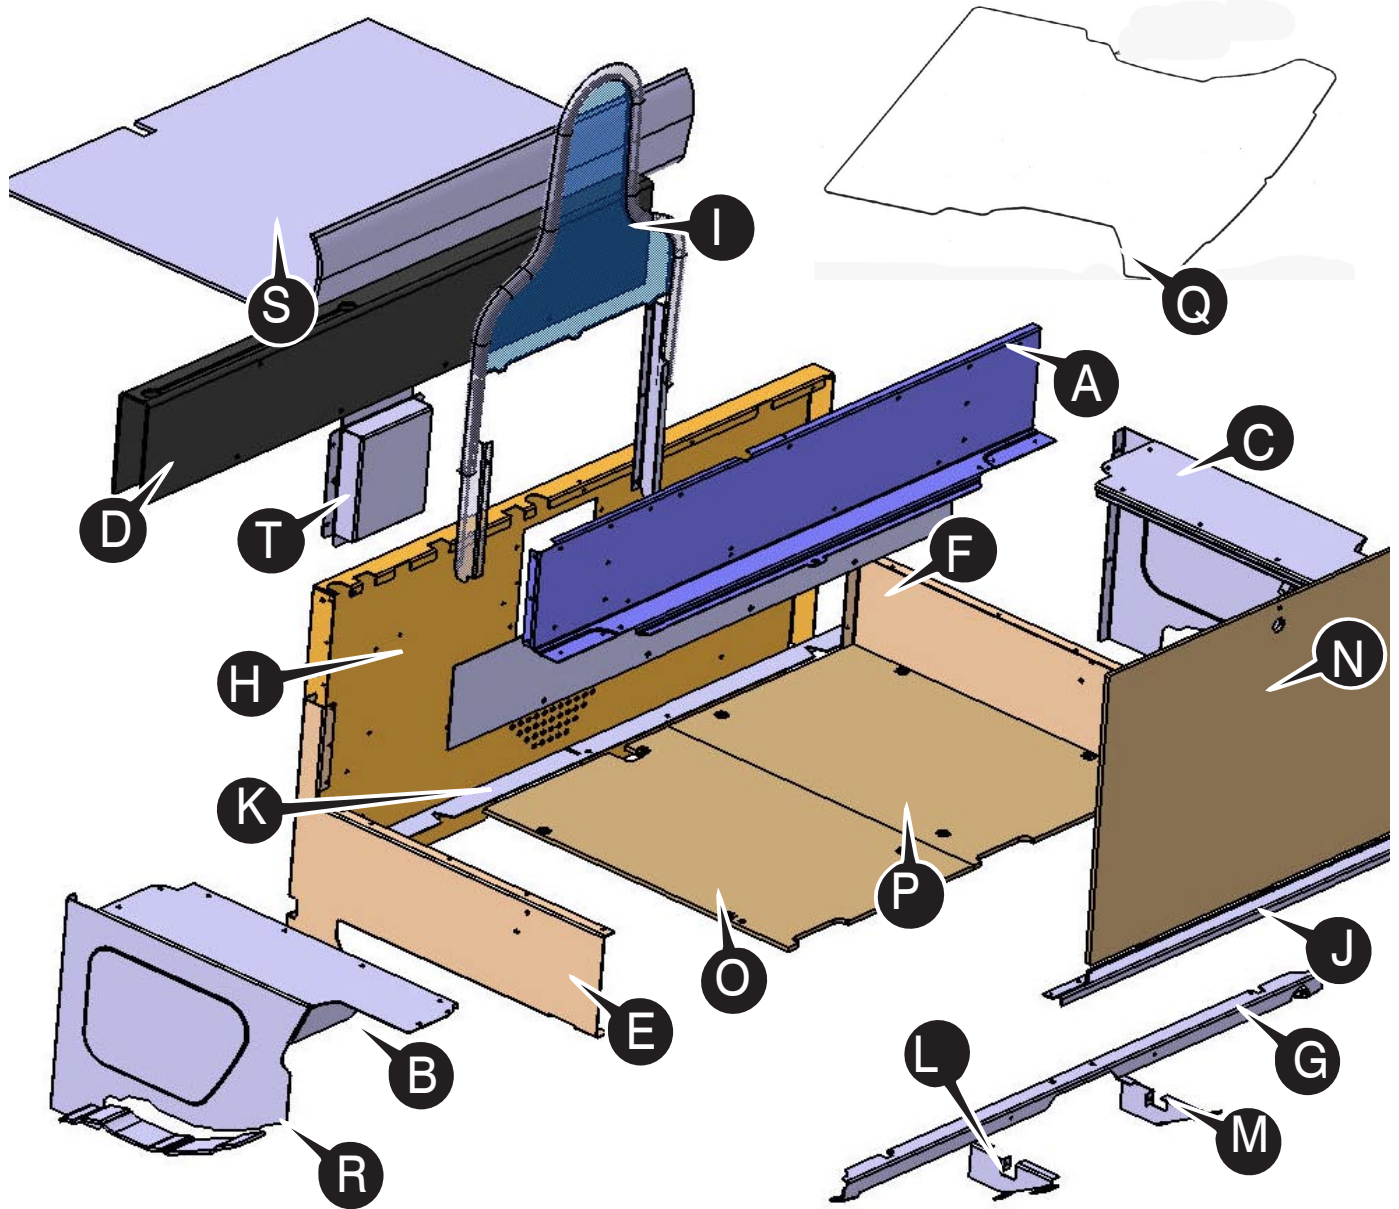

## Tools

Num	Qua	Part Numb	Definition	Sparepart number
A	1	15002471	Rear sheet lower separator	
B	1	15002472	Side cover left	
C	1	15002473	Side cover right	
D	1	15002474	Innerliner lower separator	
E	1	15002475	Floor support left	
F	1	15002476	Floor support right	
G	1	15002477	Floor support rear	
H	1	15002478	Front sheet	
I	1	15002479	HTS separator	PZ449-G3E31-01
J	1	15002485	Hatch support rear	
K	1	15002486	Luggage room support	
L	1	15002492	Bracket for rear floor support left	
M	1	15002493	Bracket for rear floor support right	
N	1	15002487	Hatch	
O	1	15002488	Floor luggage room	
P	1	15002489	Floor luggage room	
Q	1	15002491	Full carpet floor	PZ449-G3E31-02
R	2	15002495	Carpet for sidecover	
S	1	15002494	Carpet luggage room	
T	1	15003468	Innsert for lower separator	