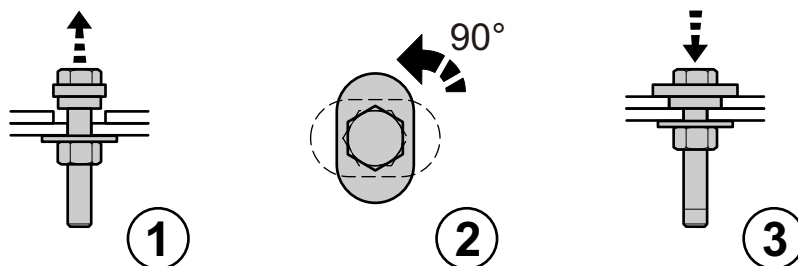

RAV4

Side step

Installation instructions

Model year:	11/2005
Vehicle code:	**A30*-AW***W
Part number:	PZ415-X090C-ZB
 Weight:	9.8 kg
 Installation time:	1.0 hour
Manual reference number:	AIM 000 530-2

Revision Record

x2

13mm

17mm

1

2

1

2

3