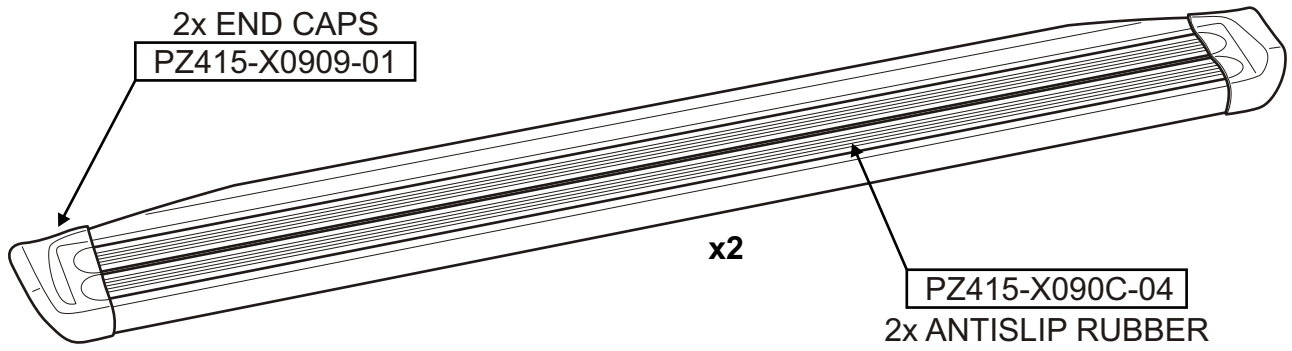

A

PZ415-X090C-01

B