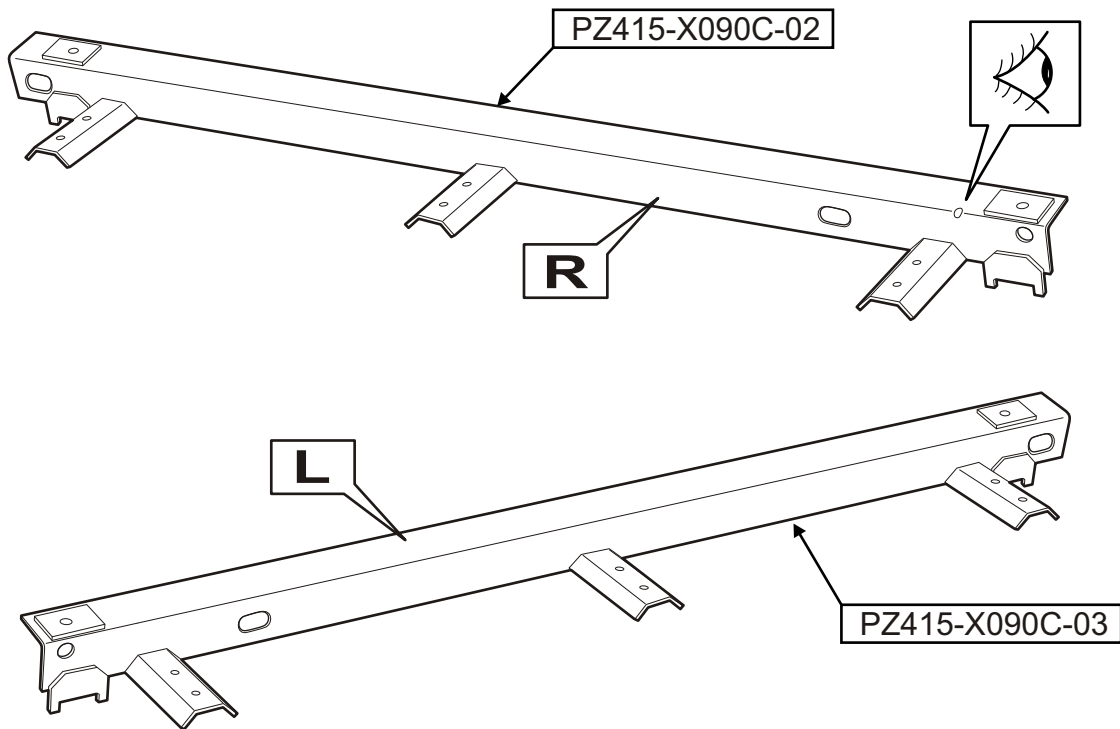

RAV4

Side step

Installation instructions

Model year:	11/2005
Vehicle code:	**A30*-AW***W
Part number:	PZ415-X090C-ZB
 Weight:	9.8 kg
 Installation time:	1.0 hour
Manual reference number:	AIM 000 530-2

Revision Record

Rev. No	Date	Page	Picture	Update	New	Deleted Steps
1	Jan. 19, 2006	1		✓		
2	Feb. 27, 2009	4, 6	1, 2, 5			✓
		6, 8	4, 8, 9	✓		

A

PZ415-X090C-01

B

PZ415-X090C-60

C

x12

D

x2

13mm

17mm

1

2

1

2

3