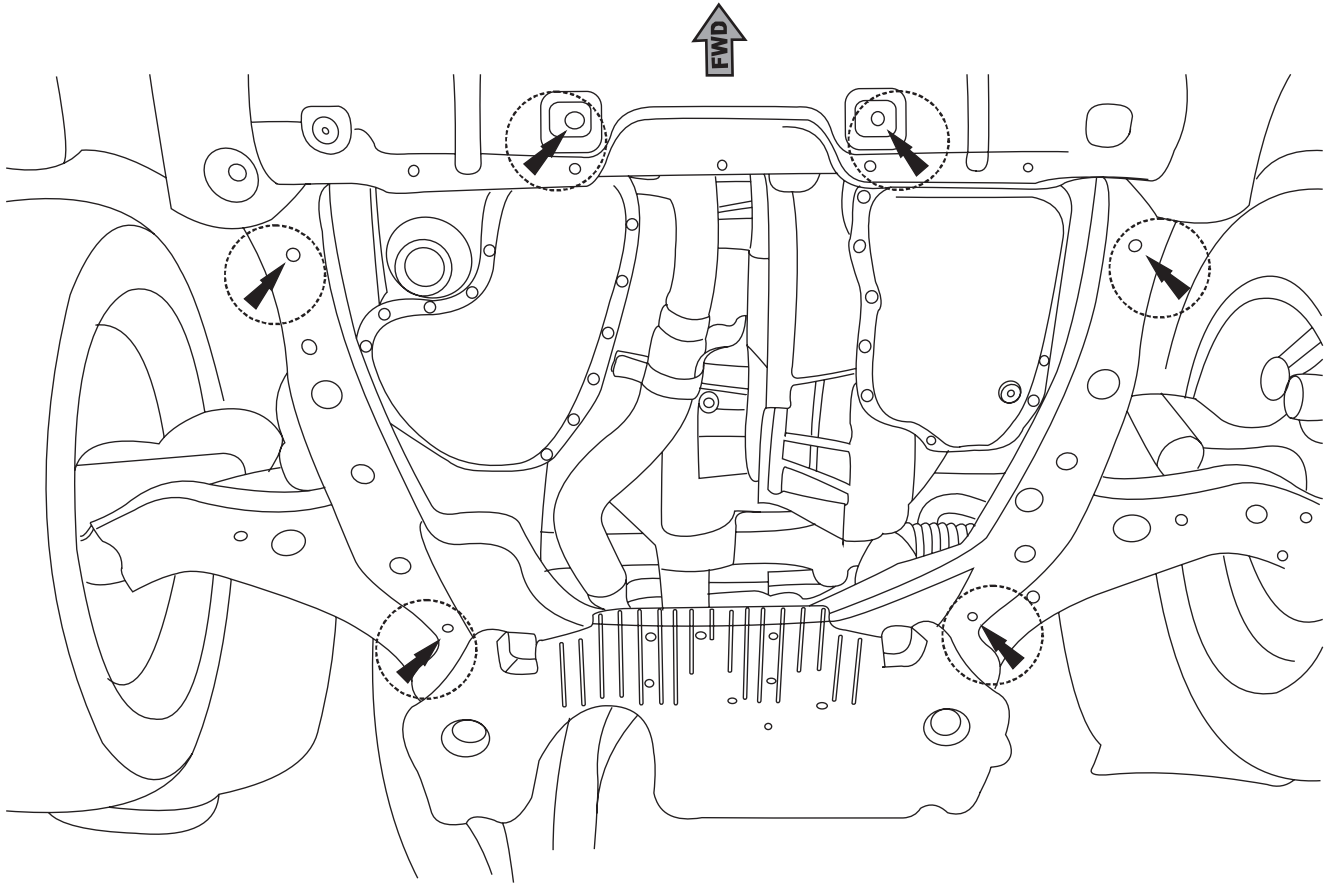

Installation instructions for PZ4AL- 01622- 00

Lexus RX 350

Under run protective shield

Model Year:	2008
Vehicle Code:	GGL15L-AWTGKW
Part Number:	PZ4AL-01622-00
 Weight:	9.91 kg
 Installation Time:	20 min
Manual reference number:	AIM 001 726-0

x 2

E

2 x M 6x30

F

2 x Ø 6

G

4 x M 10x90

H

6 x Ø 10

1

2

3

4

5

6