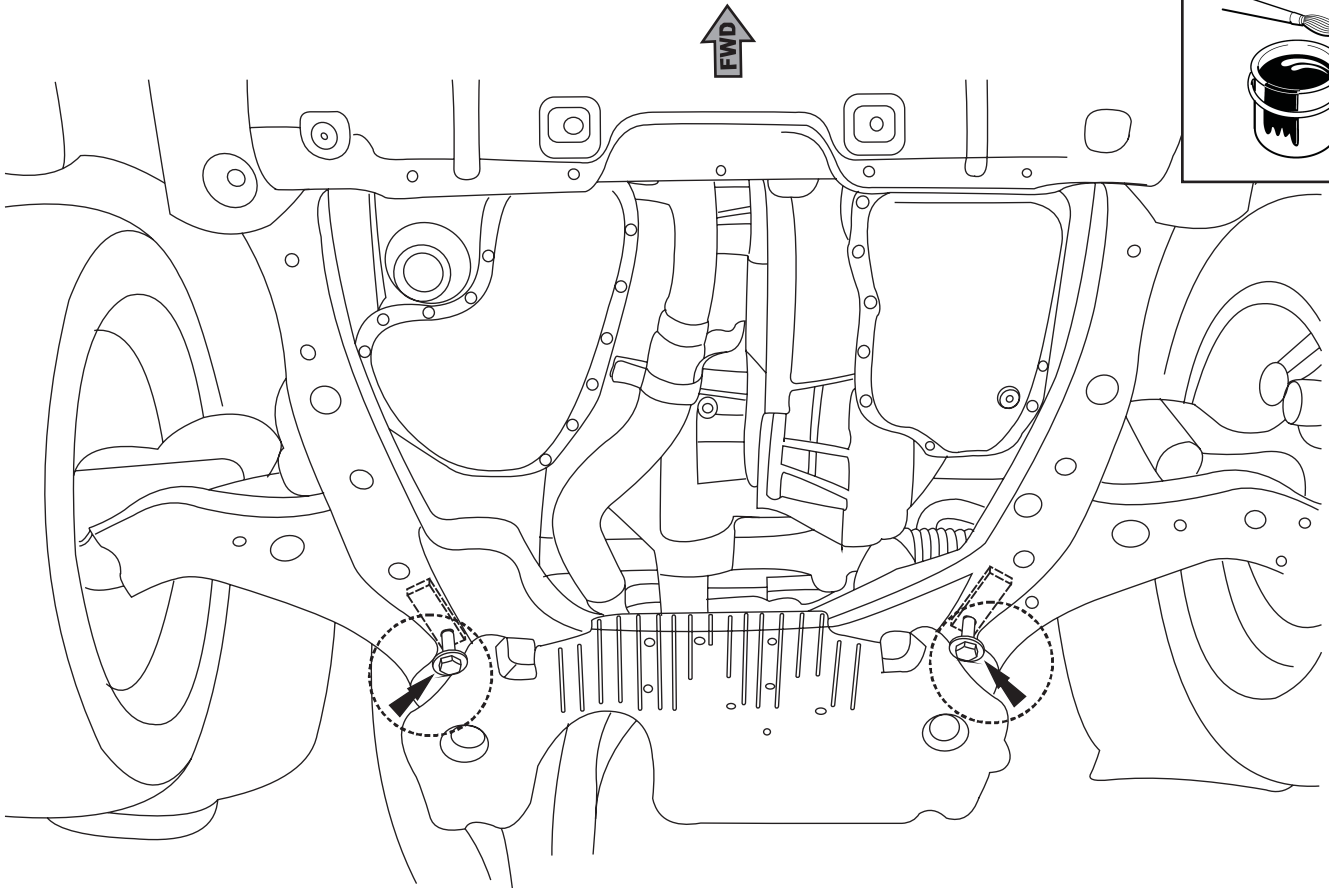

Installation instructions for PZ4AL- 01622- 00

Lexus RX 350

Under run protective shield

Model Year:	2008
Vehicle Code:	GGL15L-AWTGKW
Part Number:	PZ4AL-01622-00
 Weight:	9.91 kg
 Installation Time:	20 min
Manual reference number:	AIM 001 726-0

x 2

E

2 x M 6x30

F

2 x Ø 6

G

4 x M 10x90

H

6 x Ø 10

1

2

3

4

5

6