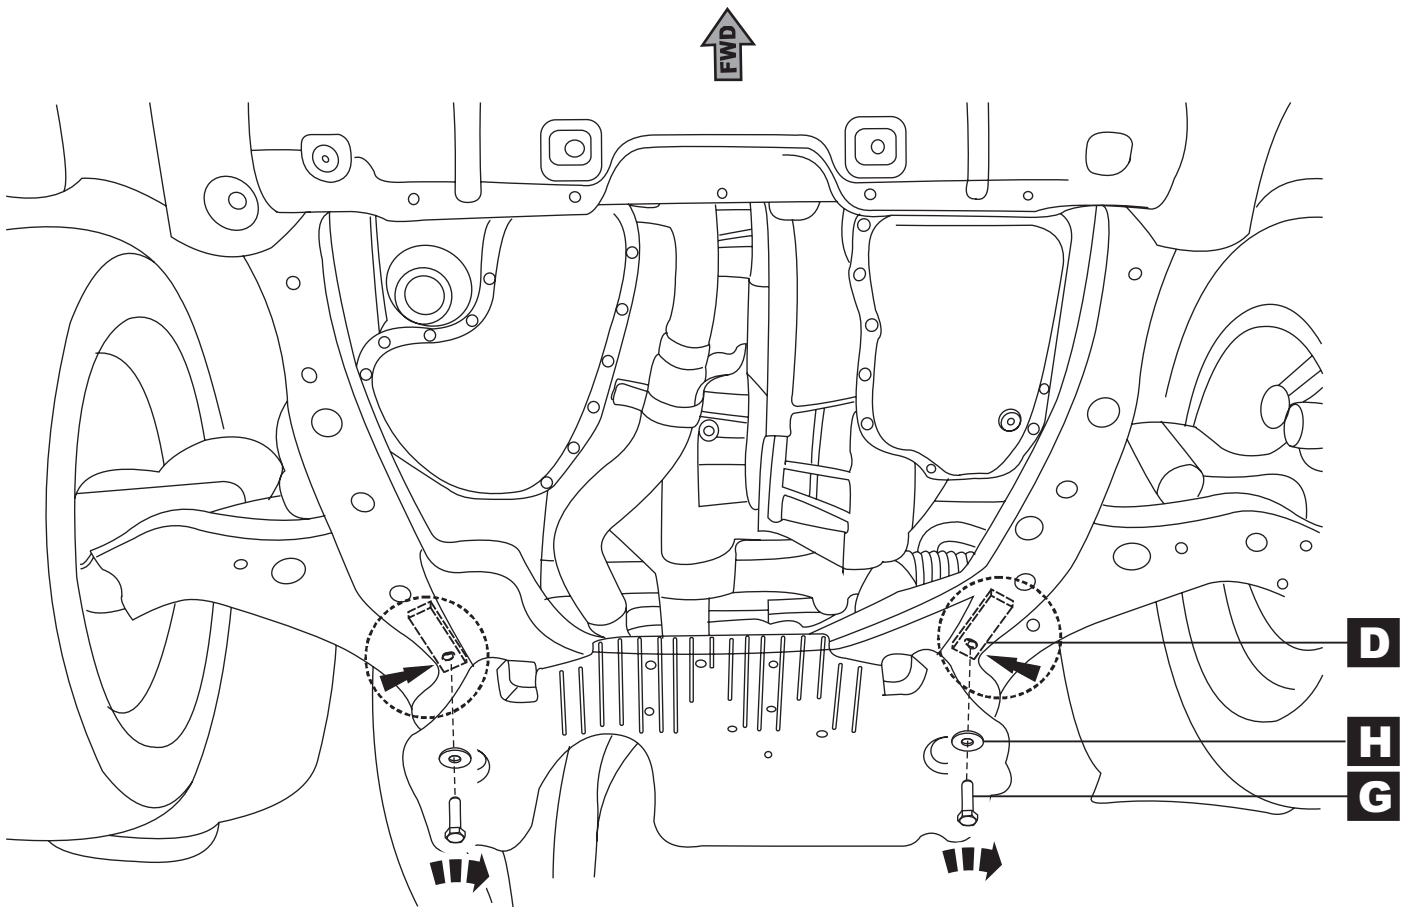

Installation instructions for PZ4AL- 01622- 00

Lexus RX 350

Under run protective shield

Model Year:	2008
Vehicle Code:	GGL15L-AWTGKW
Part Number:	PZ4AL-01622-00
 Weight:	9.91 kg
 Installation Time:	20 min
Manual reference number:	AIM 001 726-0

x 2

E

2 x M 6x30

F

2 x Ø 6

G

4 x M 10x90

H

6 x Ø 10

1

2

3

4

5

6