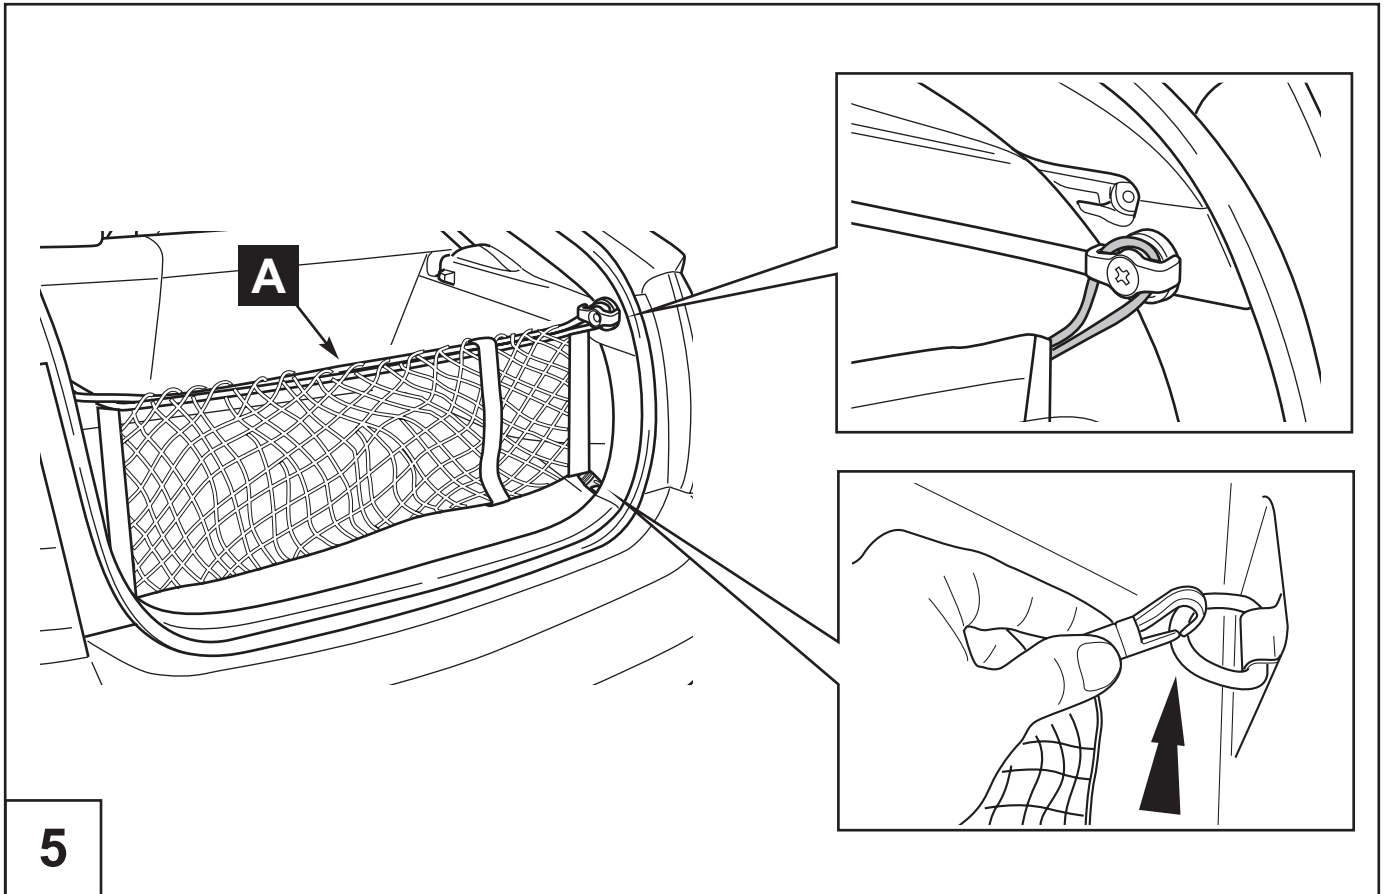

INFORMATION ONLY
NOT TO BE COPIED