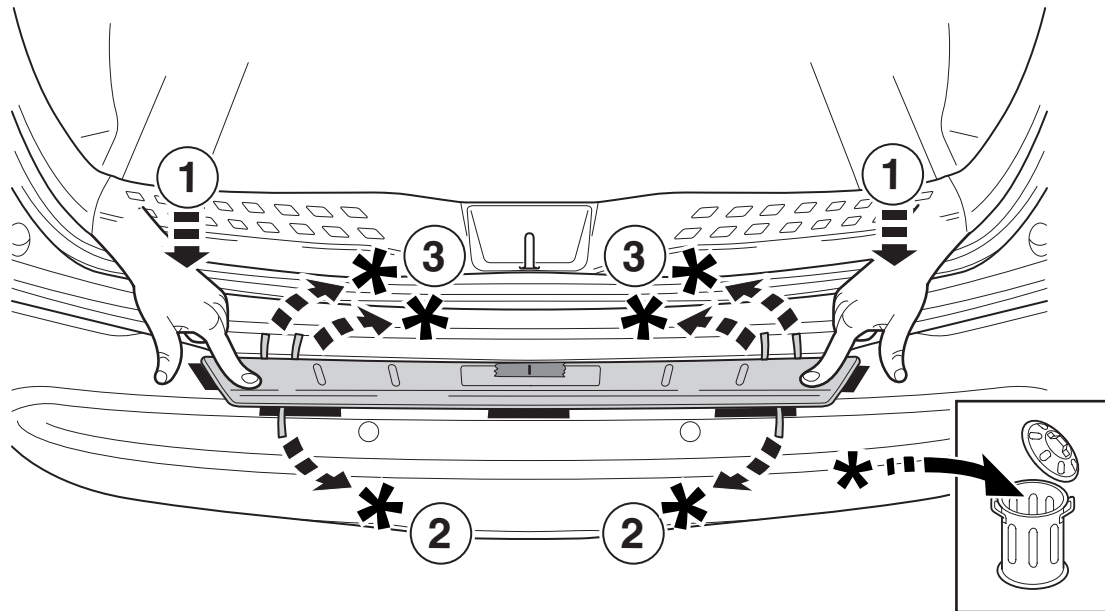

TOYOTA

ALWAYS A
BETTER WAY

Toyota C-HR

Rear Bumper Protection Plate, plastic

Installation Instructions

Model year: 2016/10
Vehicle code: **X*0*-AH***W, **X*0*-AH***X
Part number: PW178-10000

Manual reference number: AIM 003 747-0

7

8

9

10

11

CHECK SHEET

TOYOTA

Model / Year **Toyota C-HR** **2016/10** **Rear Bumper**
protection plate