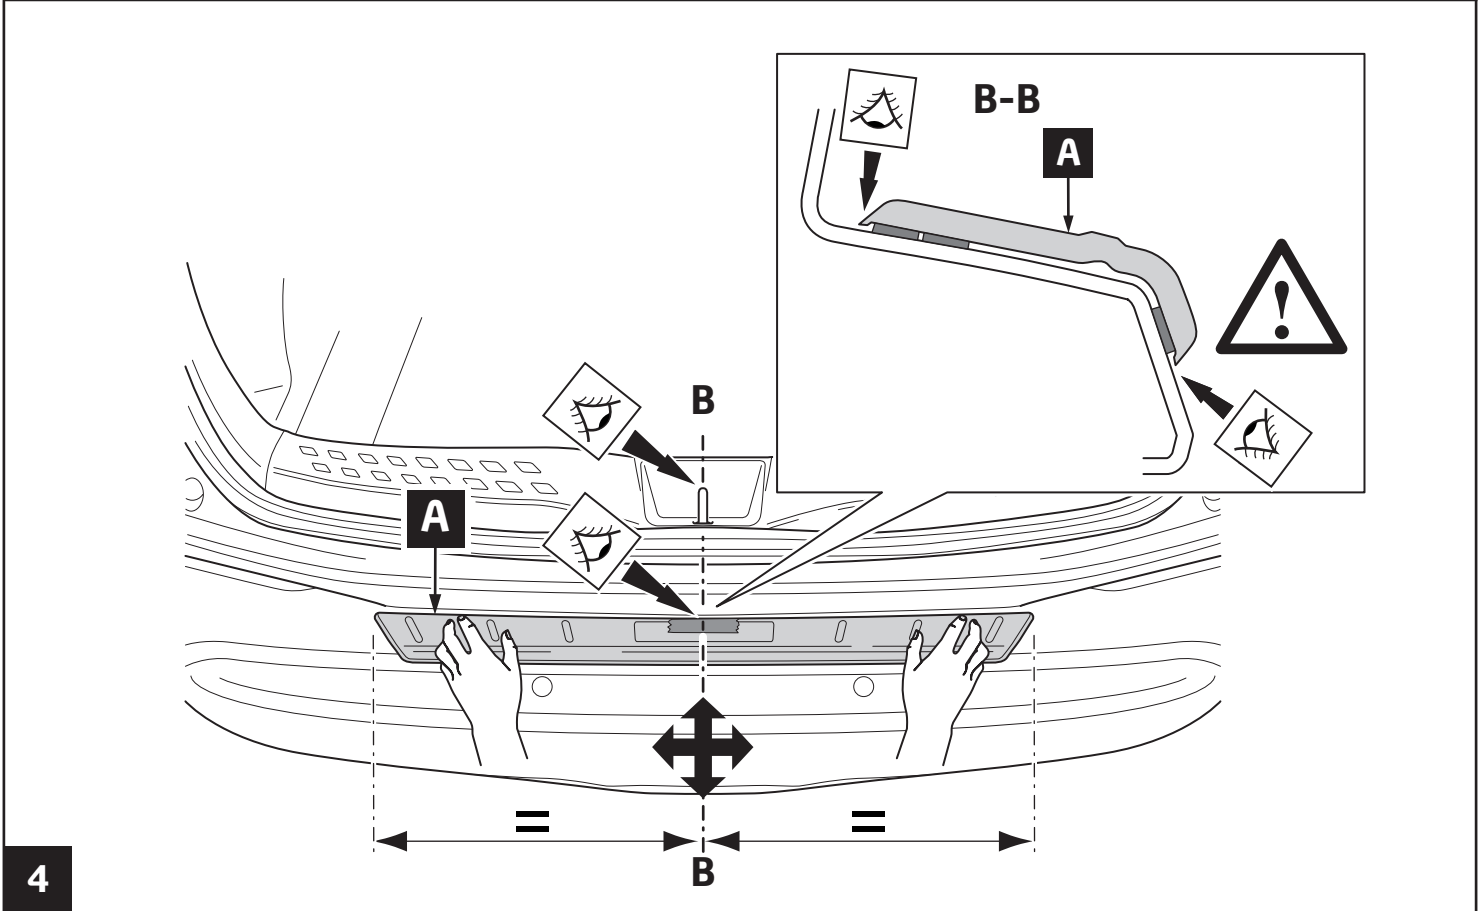

TOYOTA

ALWAYS A
BETTER WAY

Toyota C-HR

Rear Bumper Protection Plate, plastic

Installation Instructions

Model year: 2016/10
Vehicle code: **X*0*-AH***W, **X*0*-AH***X
Part number: PW178-10000

Manual reference number: AIM 003 747-0

Revision record

Rev. No.	Date	Page	Picture	Update	New	Deleted steps

	<p>3M 2010</p>		
<p>3M 751</p>			

40°C

18°C

1

2

6

7

8

9

10

11

CHECK SHEET

TOYOTA

Model / Year **Toyota C-HR** **2016/10** **Rear Bumper**
protection plate