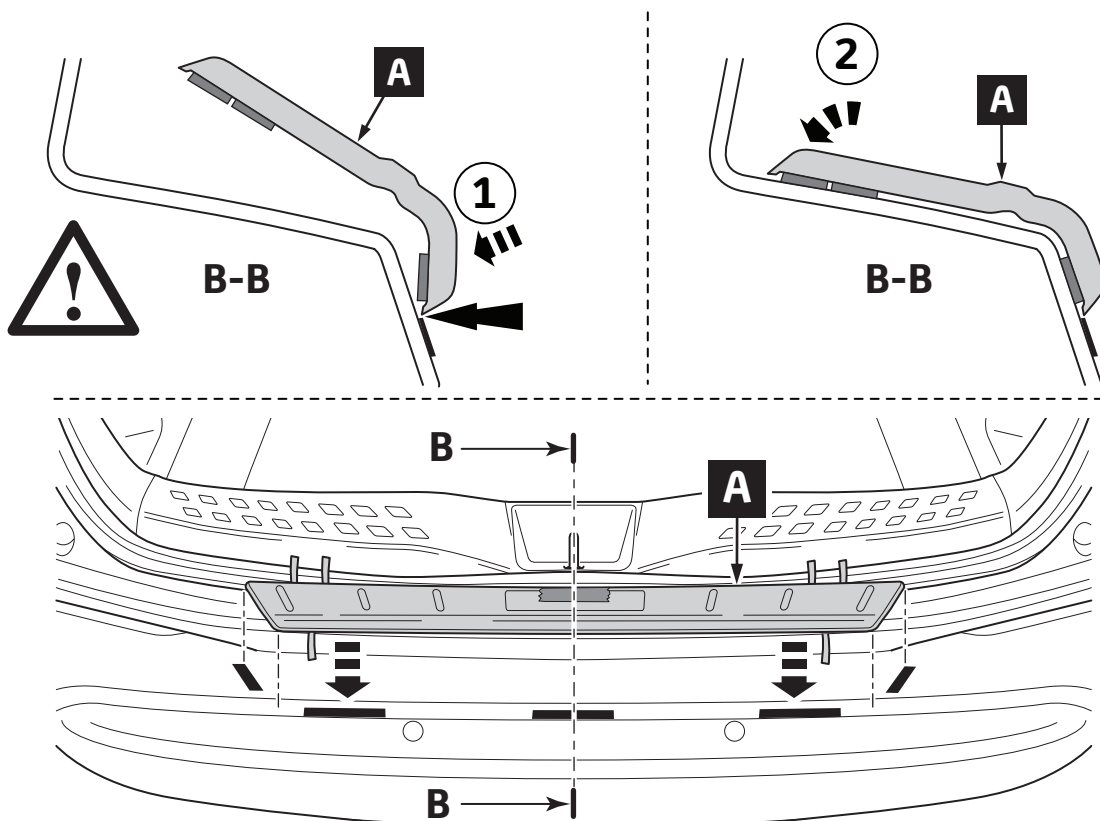

TOYOTA

ALWAYS A
BETTER WAY

Toyota C-HR

Rear Bumper Protection Plate, plastic

Installation Instructions

Model year: 2016/10
Vehicle code: **X*0*-AH***W, **X*0*-AH***X
Part number: PW178-10000

Manual reference number: AIM 003 747-0

Revision record

Rev. No.	Date	Page	Picture	Update	New	Deleted steps

	<p>3M 2010</p>		
<p>3M 751</p>			

40°C

18°C

1

2

6

7

8

9

10

11

CHECK SHEET

TOYOTA

Model / Year **Toyota C-HR** **2016/10** **Rear Bumper**
protection plate