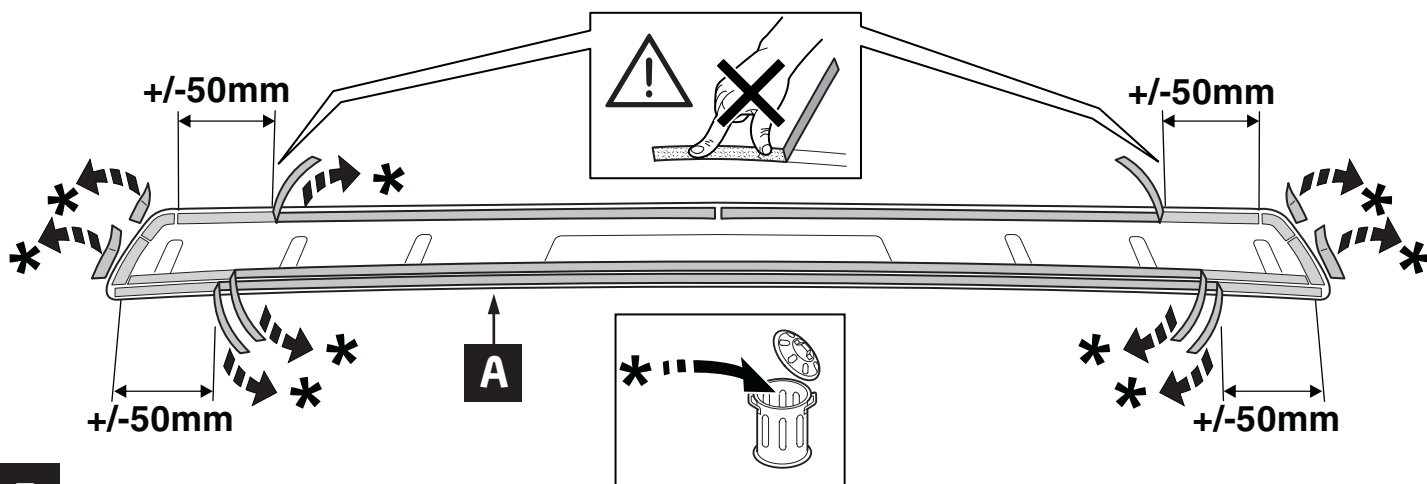

TOYOTA

ALWAYS A
BETTER WAY

Toyota C-HR

Rear Bumper Protection Plate, plastic

Installation Instructions

Model year: 2016/10
Vehicle code: **X*0*-AH***W, **X*0*-AH***X
Part number: PW178-10000

Manual reference number: AIM 003 747-0

Revision record

Rev. No.	Date	Page	Picture	Update	New	Deleted steps

	<p>3M 2010</p>		
<p>3M 751</p>			

40°C

18°C

1

2

6