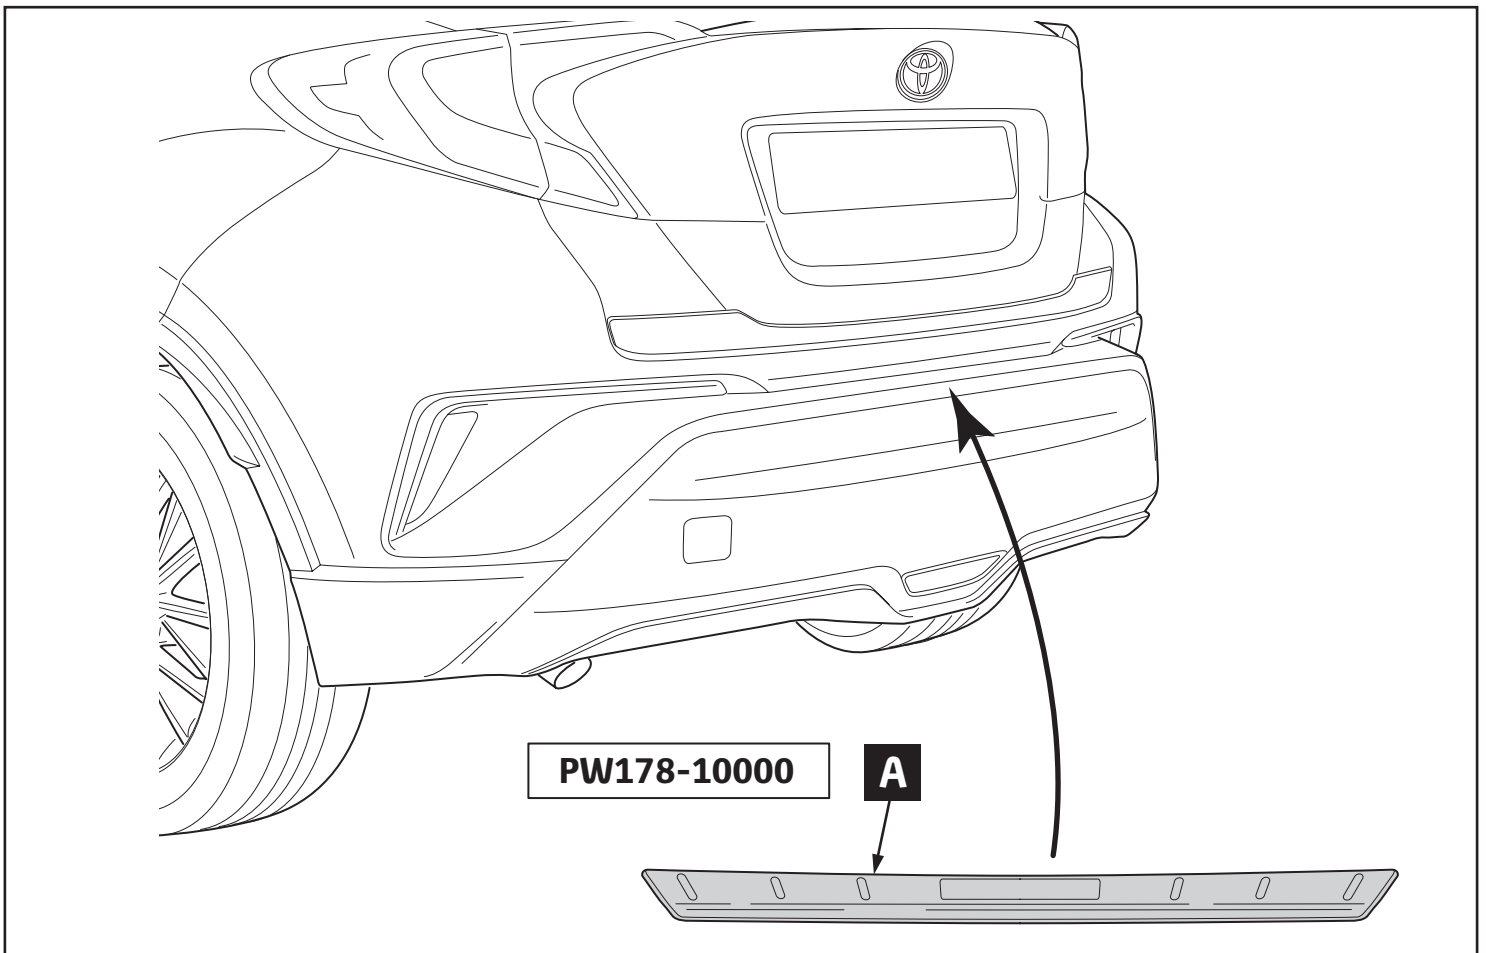

Revision record

Rev. No.	Date	Page	Picture	Update	New	Deleted steps

	3M 2010		
3M 751