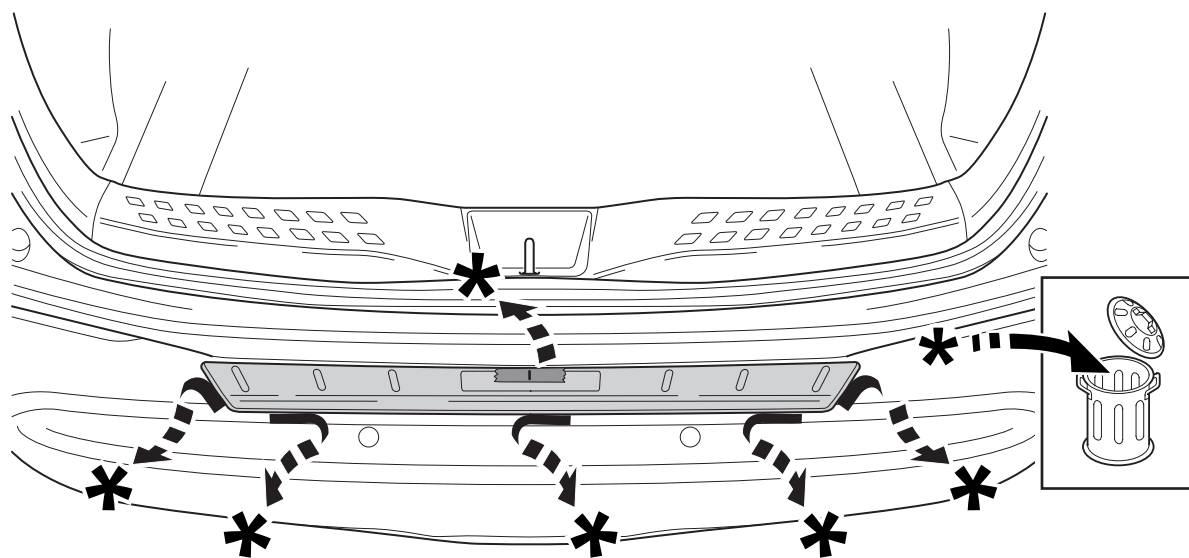

TOYOTA

ALWAYS A
BETTER WAY

Toyota C-HR

Rear Bumper Protection Plate, plastic

Installation Instructions

Model year: 2016/10
Vehicle code: **X*0*-AH***W, **X*0*-AH***X
Part number: PW178-10000

Manual reference number: AIM 003 747-0

Revision record

Rev. No.	Date	Page	Picture	Update	New	Deleted steps

	<p>3M 2010</p>		
<p>3M 751</p>			

40°C

18°C

1

2

6

7

8

9

10

11

CHECK SHEET

TOYOTA

Model / Year **Toyota C-HR** **2016/10** **Rear Bumper**
protection plate