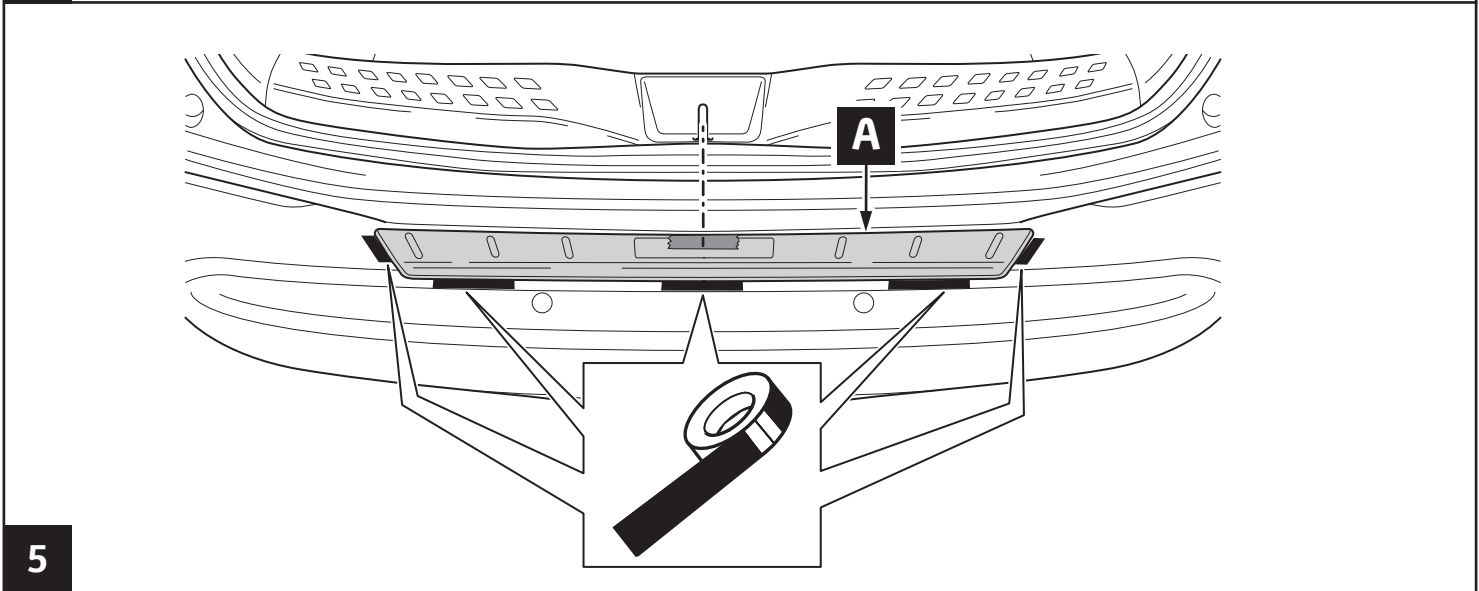

TOYOTA

ALWAYS A
BETTER WAY

Toyota C-HR

Rear Bumper Protection Plate, plastic

Installation Instructions

Model year: 2016/10
Vehicle code: **X*0*-AH***W, **X*0*-AH***X
Part number: PW178-10000

Manual reference number: AIM 003 747-0

Revision record

Rev. No.	Date	Page	Picture	Update	New	Deleted steps

	<p>3M 2010</p>		
<p>3M 751</p>			

40°C

18°C

1

2

6