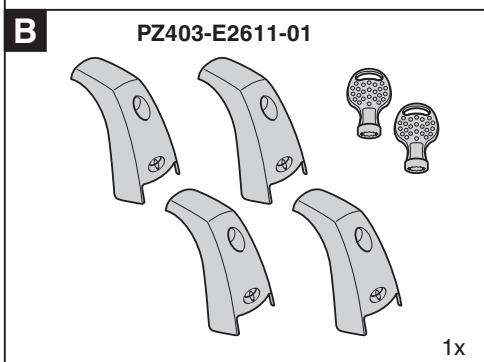

# Prius +

Roof Rack - 5 doors  
Installation instructions

Model year:	2011
Vehicle code:	ZVW40*-AWXEBW
Part number:	PZ403-G8610-GA

Manual reference number: AIM 002 288-0

# Revision Record

Rev. No.	Date	Page	Picture	Update	New	Deleted

Large empty rectangular area for additional notes or details.

1x