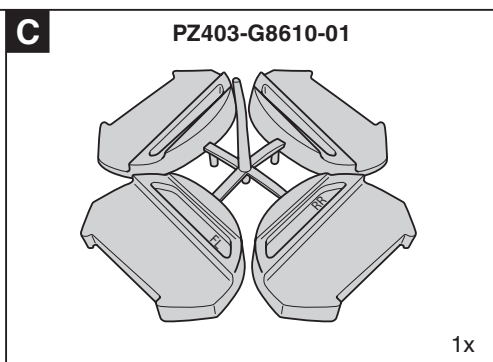

# Prius +

Roof Rack - 5 doors  
Installation instructions

Model year:	2011
Vehicle code:	ZVW40*-AWXEBW
Part number:	PZ403-G8610-GA

Manual reference number: AIM 002 288-0

# Revision Record

Rev. No.	Date	Page	Picture	Update	New	Deleted

Large empty rectangular area for additional notes or details.

1x