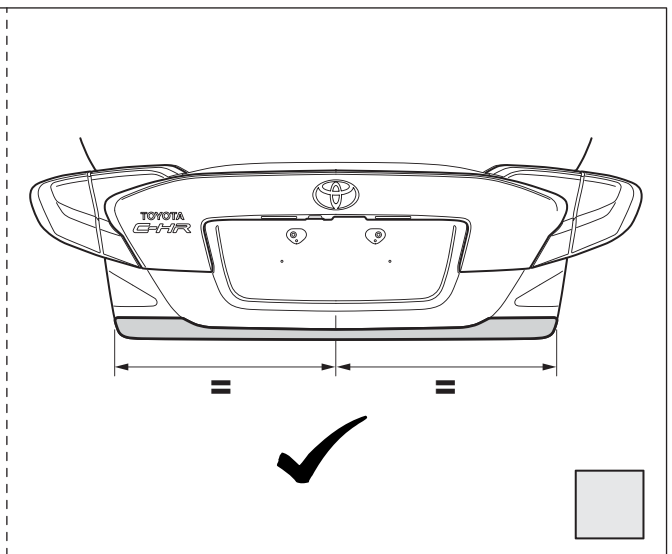

> 1 meter

CHECK SHEET

TOYOTA

Model / Year **Toyota C-HR** Lower trunk garnish
(All except AWD) 2016/10

VIN n°

ALWAYS A
BETTER WAY

Installation Date:

. . / . . /