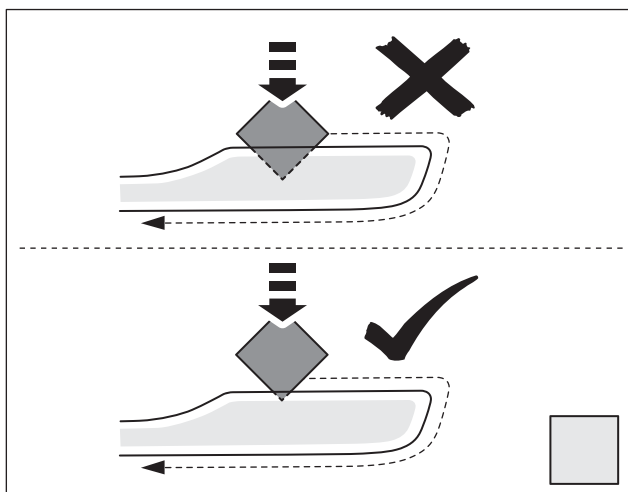

> 1 meter

CHECK SHEET

TOYOTA

Model / Year **Toyota C-HR** Lower trunk garnish
(All except AWD) 2016/10

VIN n°

ALWAYS A
BETTER WAY

Installation Date:

. . / . . /