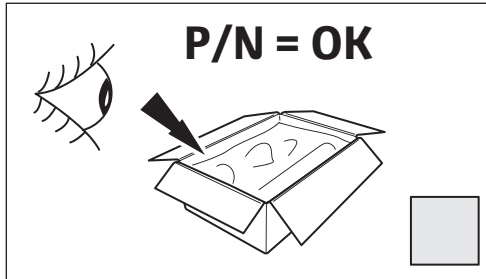

> 1 meter

CHECK SHEET

TOYOTA

Model / Year **Toyota C-HR** Lower trunk garnish
(All except AWD) 2016/10

VIN n°

ALWAYS A
BETTER WAY

Installation Date:

. . / . . /