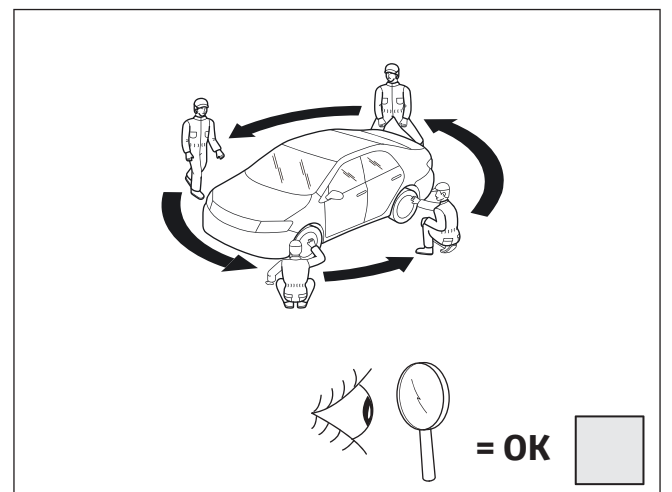

> 1 meter

CHECK SHEET

TOYOTA

Model / Year **Toyota C-HR** Lower trunk garnish
(All except AWD) 2016/10

VIN n°

ALWAYS A
BETTER WAY

Installation Date:

. . / . . /