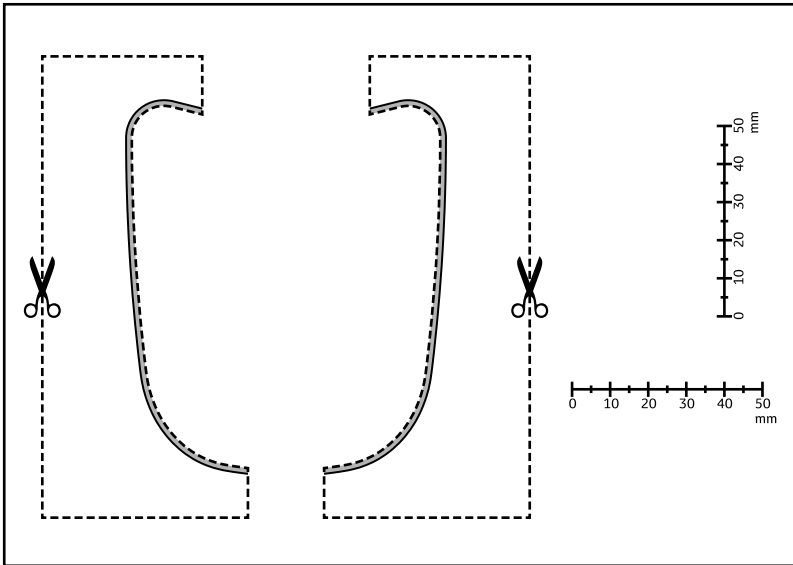

TOYOTA

ALWAYS A
BETTER WAY

Verso

Rear bumper protection plate

Installation instructions

Model year: 2012/11

Vehicle code: **R2**-GW***W

Part number: PZ467-E8520-ZA

Manual reference number: AIM 002 778 - 0

A

B

			 3M 751	
3M 2010	3M VHB 			

1

2

3

4

5

6