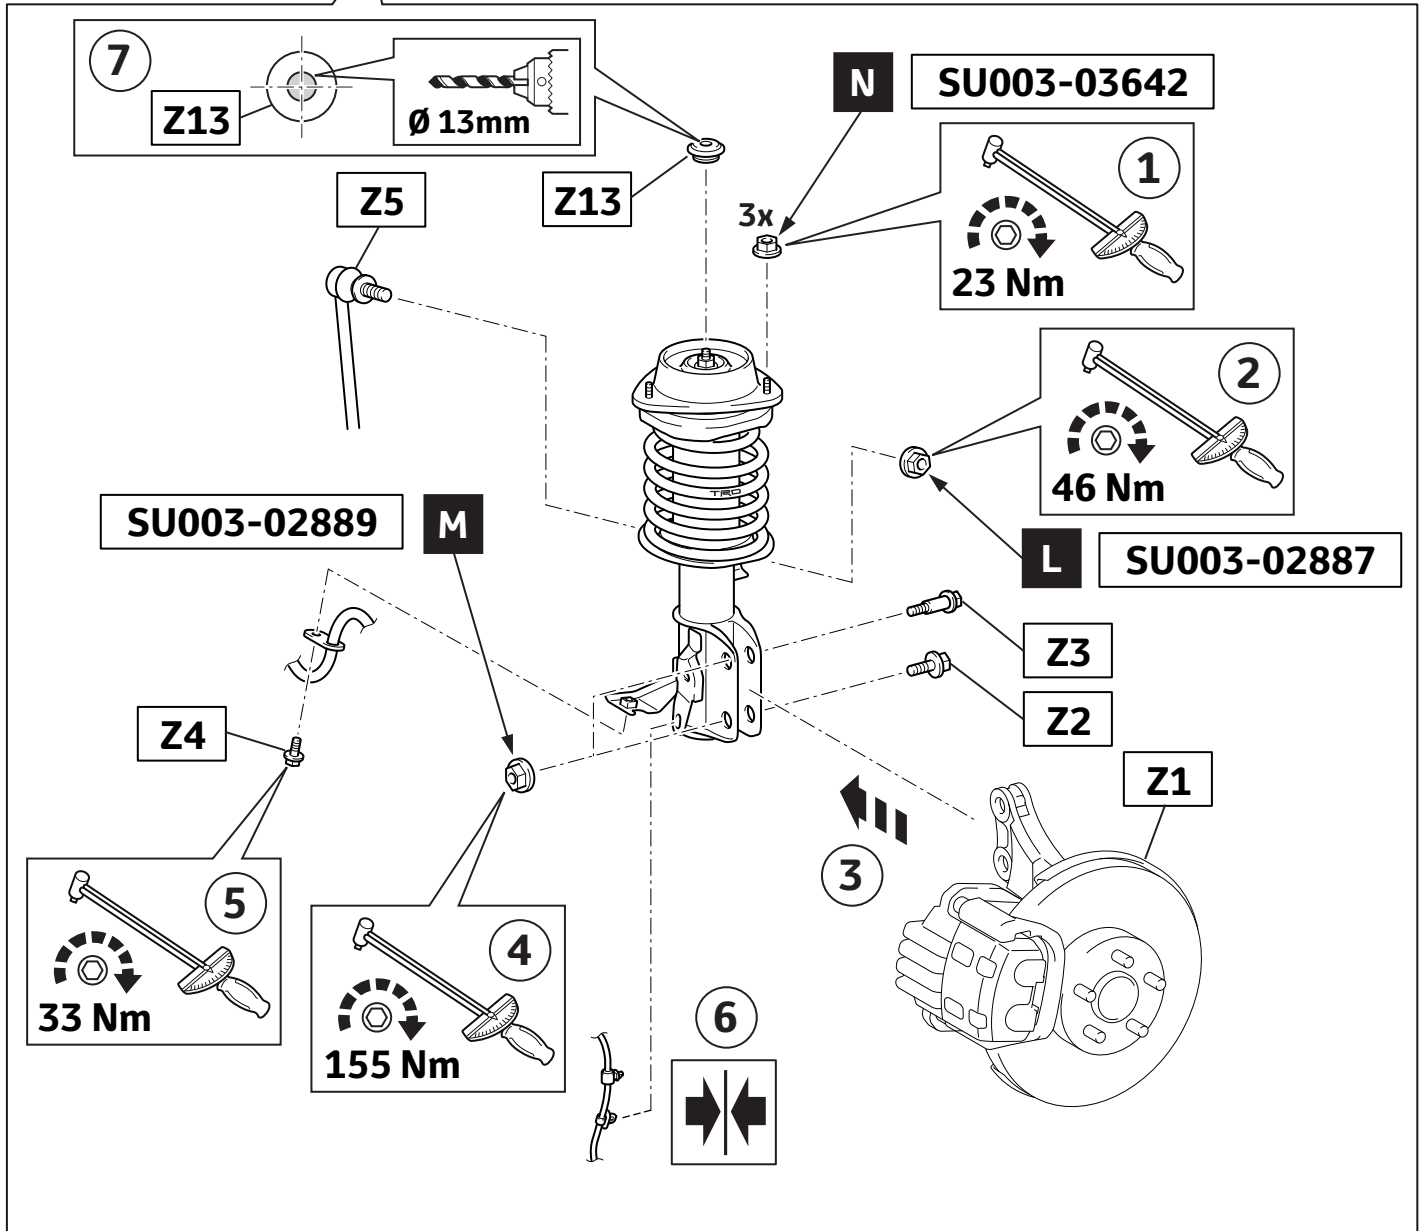

2x

R

2x

SST 09729-97202
SST 09729-18010

Ø 13mm

1

2

9

10

12

13

14

- INSPECT AND ADJUST REAR AND FRONT WHEEL ALIGNMENT
- VSC SENSOR NEUTRAL MEMORIZATION
- HEIGHT CONTROL SENSOR SIGNAL INITIALIZE (w/ HID Headlight System)
- ADJUST HEADLIGHT AIMING
- INSPECT STEERING WHEEL CENTER POINT