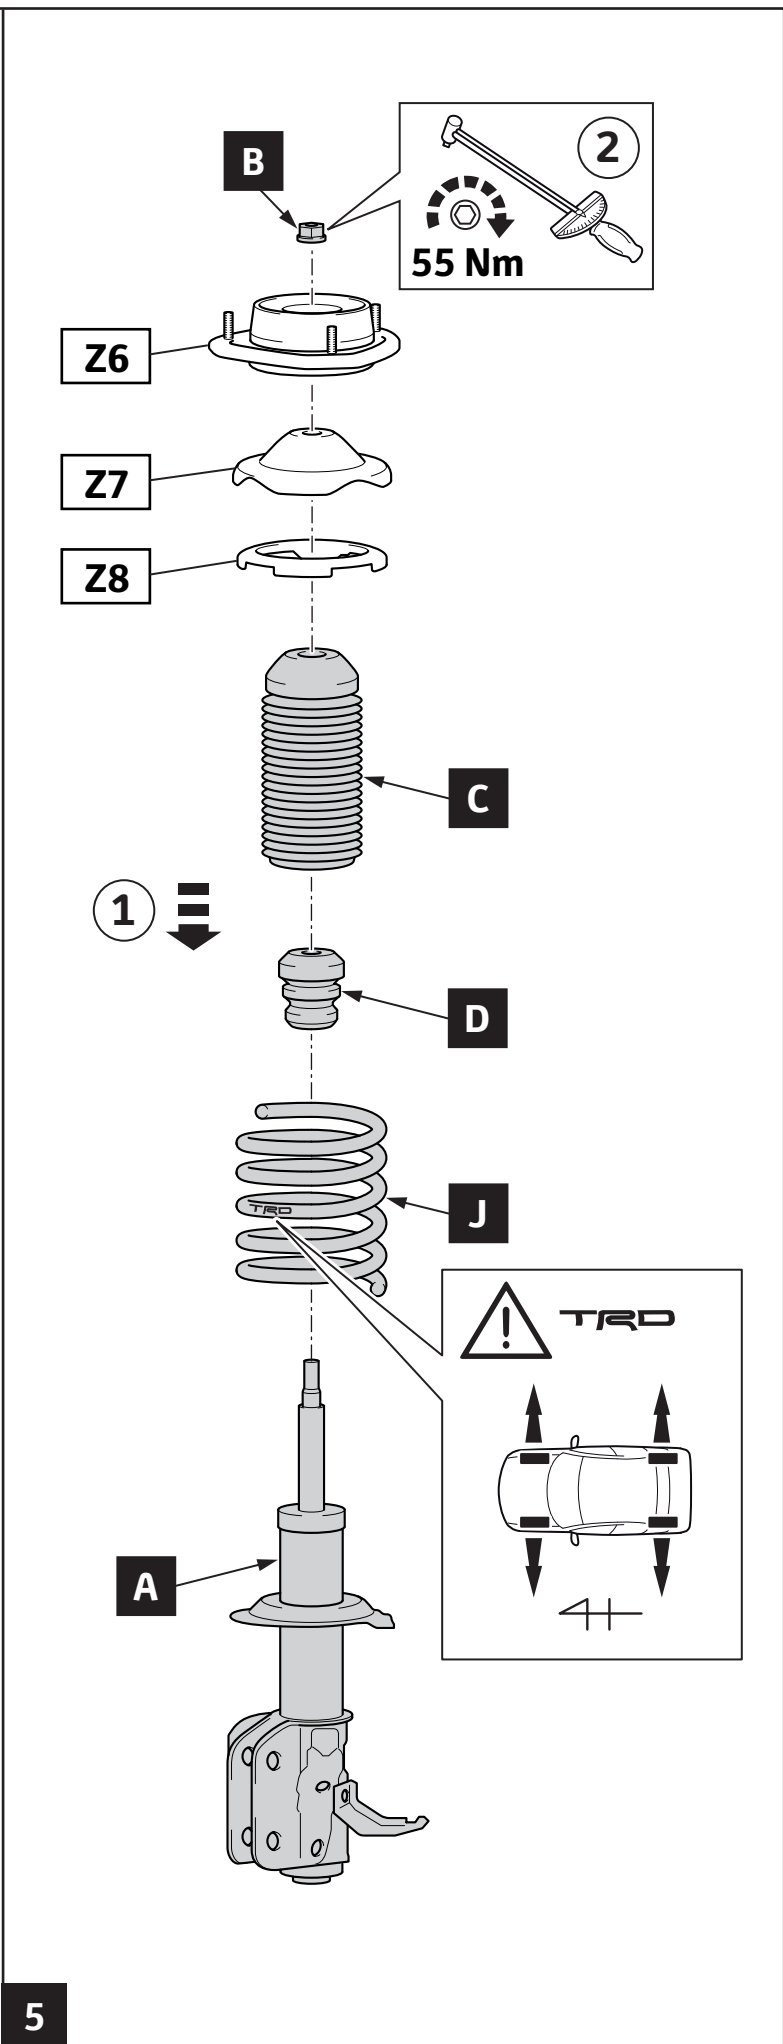

TOYOTA

ALWAYS A
BETTER WAY

GT86

Shock absorber suspension spring set

Installation instructions

Model year:	2012/03	
Vehicle code:	ZN6-AK** ZN6-AL**	
Part number:	MS260-18001	Shock absorber
	MS250-18001	Coil spring set
	SU003-02887 (2x)	Nut
	SU003-02889 (4x)	Nut
	SU003-03642 (6x)	Nut
	SU003-02869 (4x)	Nut
	SU003-02870 (6x)	Nut
	SU003-02883 (2x)	Nut

Manual reference number: AIM 002 799-0

Revision Record

Rev. No.	Date	Page	Picture	Update	New	Deleted steps

MS260-18001

A	B	C	D	E	F	G	H
2x	2x	2x	2x	2x	2x	2x	2x

MS250-18001

J	K
2x	2x

SU003-02887

2x

R

2x

SST 09729-97202
SST 09729-18010

Ø 13mm

1

2

9