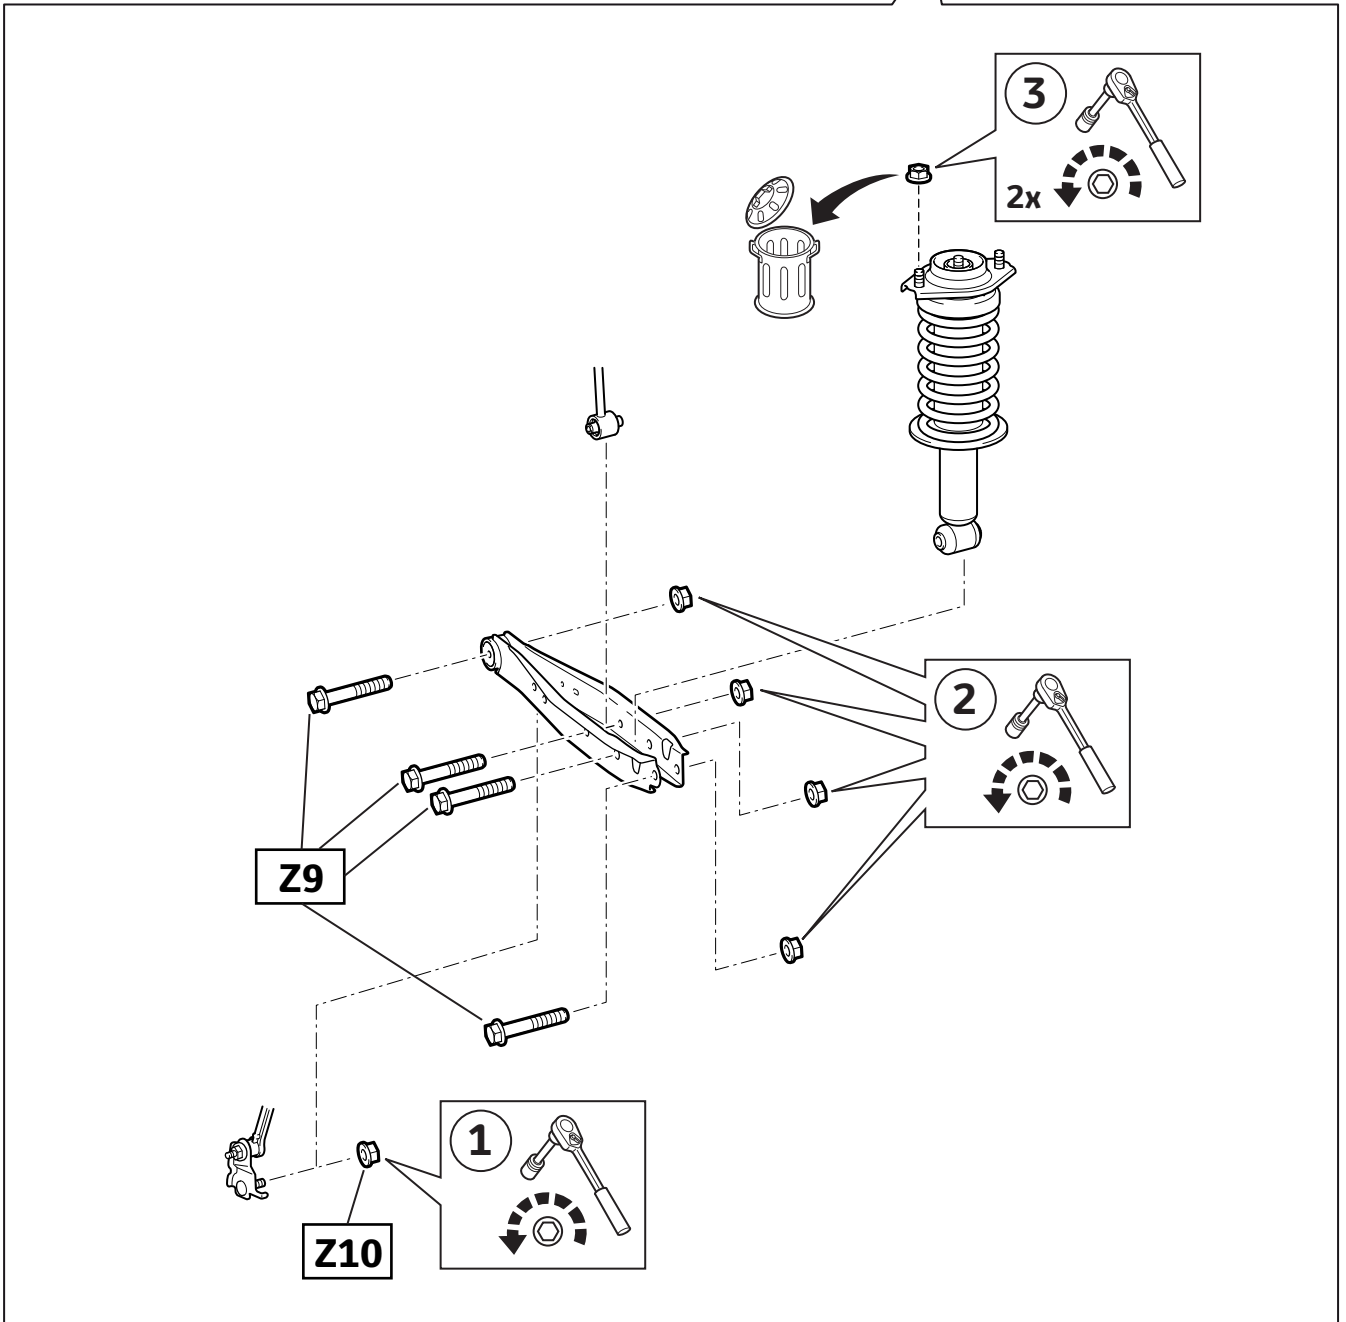

2x

R

2x

SST 09729-97202
SST 09729-18010

Ø 13mm

1

2

9

10

12

13

14

- INSPECT AND ADJUST REAR AND FRONT WHEEL ALIGNMENT
- VSC SENSOR NEUTRAL MEMORIZATION
- HEIGHT CONTROL SENSOR SIGNAL INITIALIZE (w/ HID Headlight System)
- ADJUST HEADLIGHT AIMING
- INSPECT STEERING WHEEL CENTER POINT