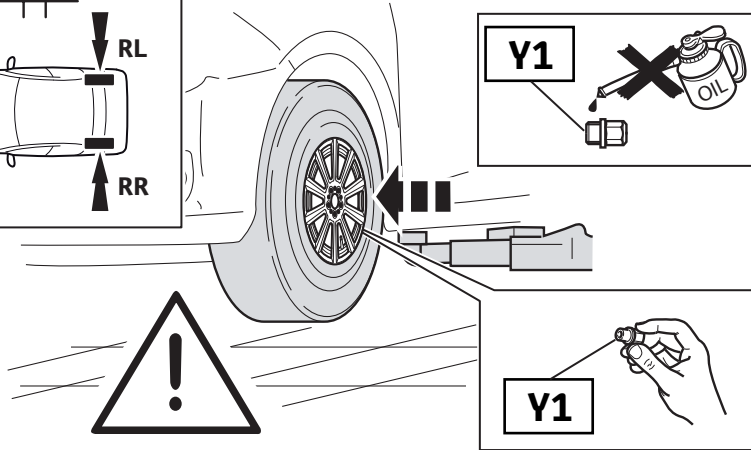

10

12

13

14

- INSPECT AND ADJUST REAR AND FRONT WHEEL ALIGNMENT
- VSC SENSOR NEUTRAL MEMORIZATION
- HEIGHT CONTROL SENSOR SIGNAL INITIALIZE (w/ HID Headlight System)
- ADJUST HEADLIGHT AIMING
- INSPECT STEERING WHEEL CENTER POINT