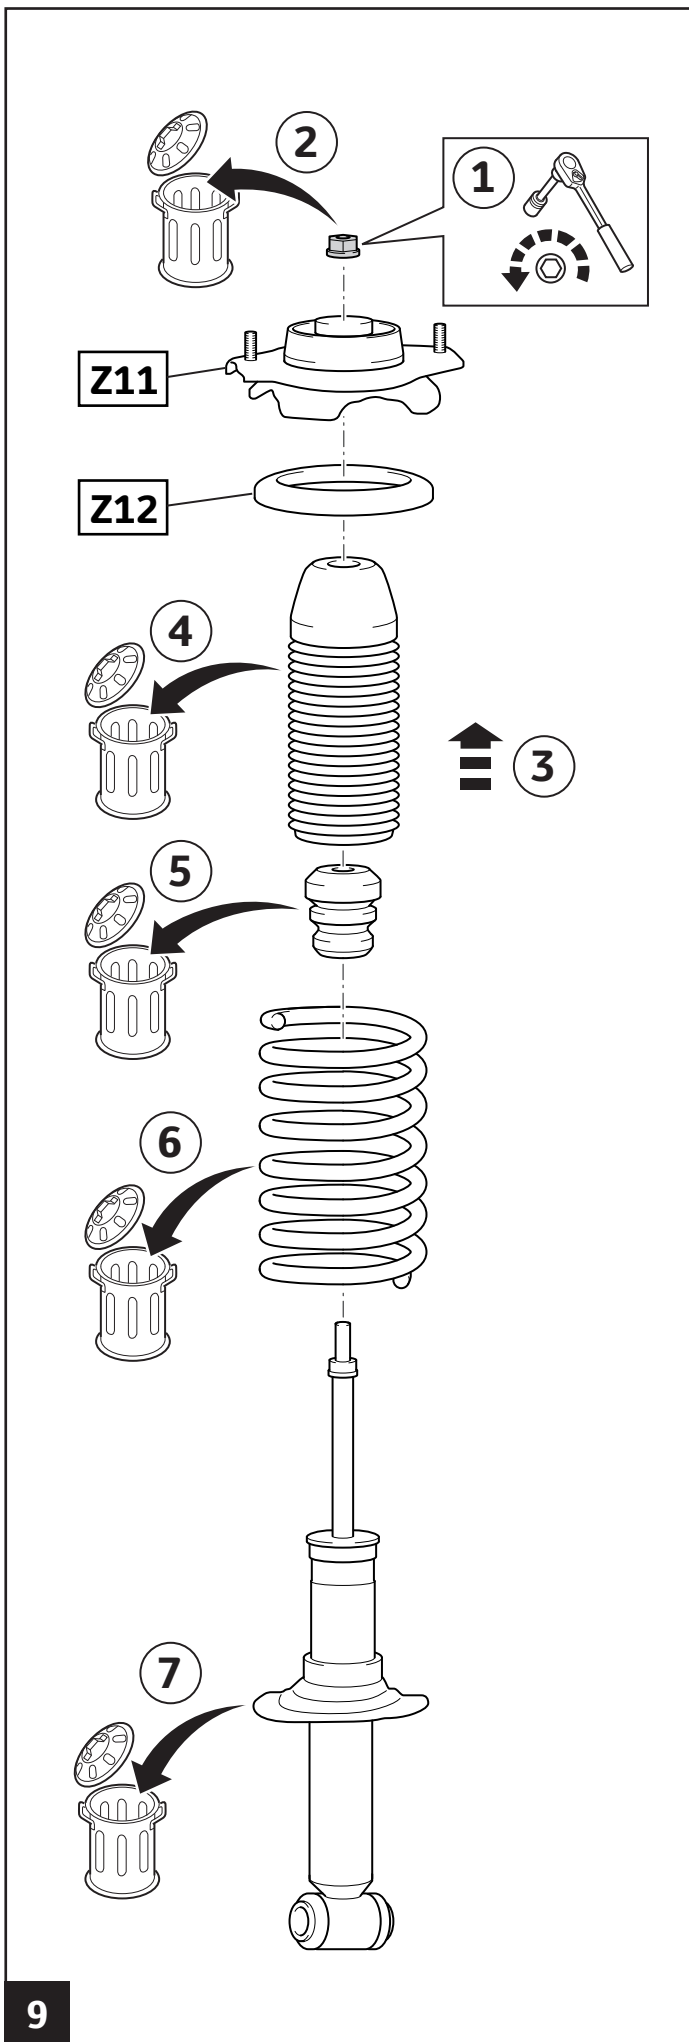

TOYOTA

ALWAYS A
BETTER WAY

GT86

Shock absorber suspension spring set

Installation instructions

Model year:	2012/03	
Vehicle code:	ZN6-AK** ZN6-AL**	
Part number:	MS260-18001	Shock absorber
	MS250-18001	Coil spring set
	SU003-02887 (2x)	Nut
	SU003-02889 (4x)	Nut
	SU003-03642 (6x)	Nut
	SU003-02869 (4x)	Nut
	SU003-02870 (6x)	Nut
	SU003-02883 (2x)	Nut

Manual reference number: AIM 002 799-0

Revision Record

Rev. No.	Date	Page	Picture	Update	New	Deleted steps

MS260-18001

A	B	C	D	E	F	G	H
2x	2x	2x	2x	2x	2x	2x	2x

MS250-18001

J	K
2x	2x

SU003-02887

2x

R

2x

SST 09729-97202
SST 09729-18010

Ø 13mm

1

2

9