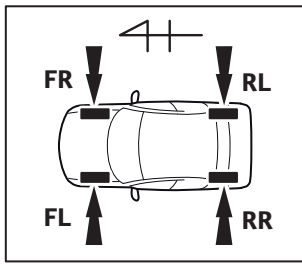

10

12

13

14

- INSPECT AND ADJUST REAR AND FRONT WHEEL ALIGNMENT
- VSC SENSOR NEUTRAL MEMORIZATION
- HEIGHT CONTROL SENSOR SIGNAL INITIALIZE (w/ HID Headlight System)
- ADJUST HEADLIGHT AIMING
- INSPECT STEERING WHEEL CENTER POINT