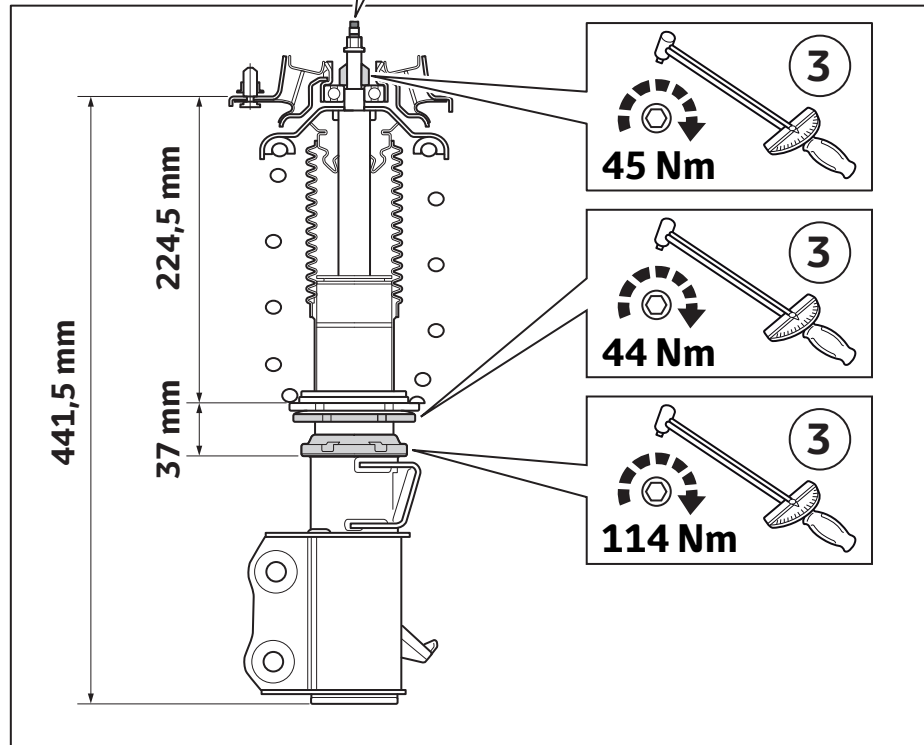

INFORMATION ONLY