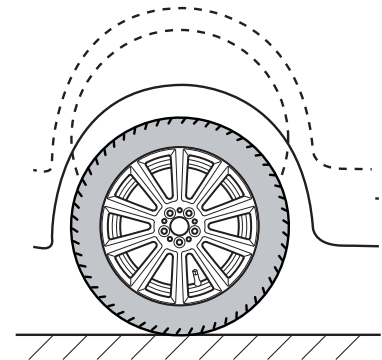

10

12

13

14

- INSPECT AND ADJUST REAR AND FRONT WHEEL ALIGNMENT
- VSC SENSOR NEUTRAL MEMORIZATION
- HEIGHT CONTROL SENSOR SIGNAL INITIALIZE (w/ HID Headlight System)
- ADJUST HEADLIGHT AIMING
- INSPECT STEERING WHEEL CENTER POINT