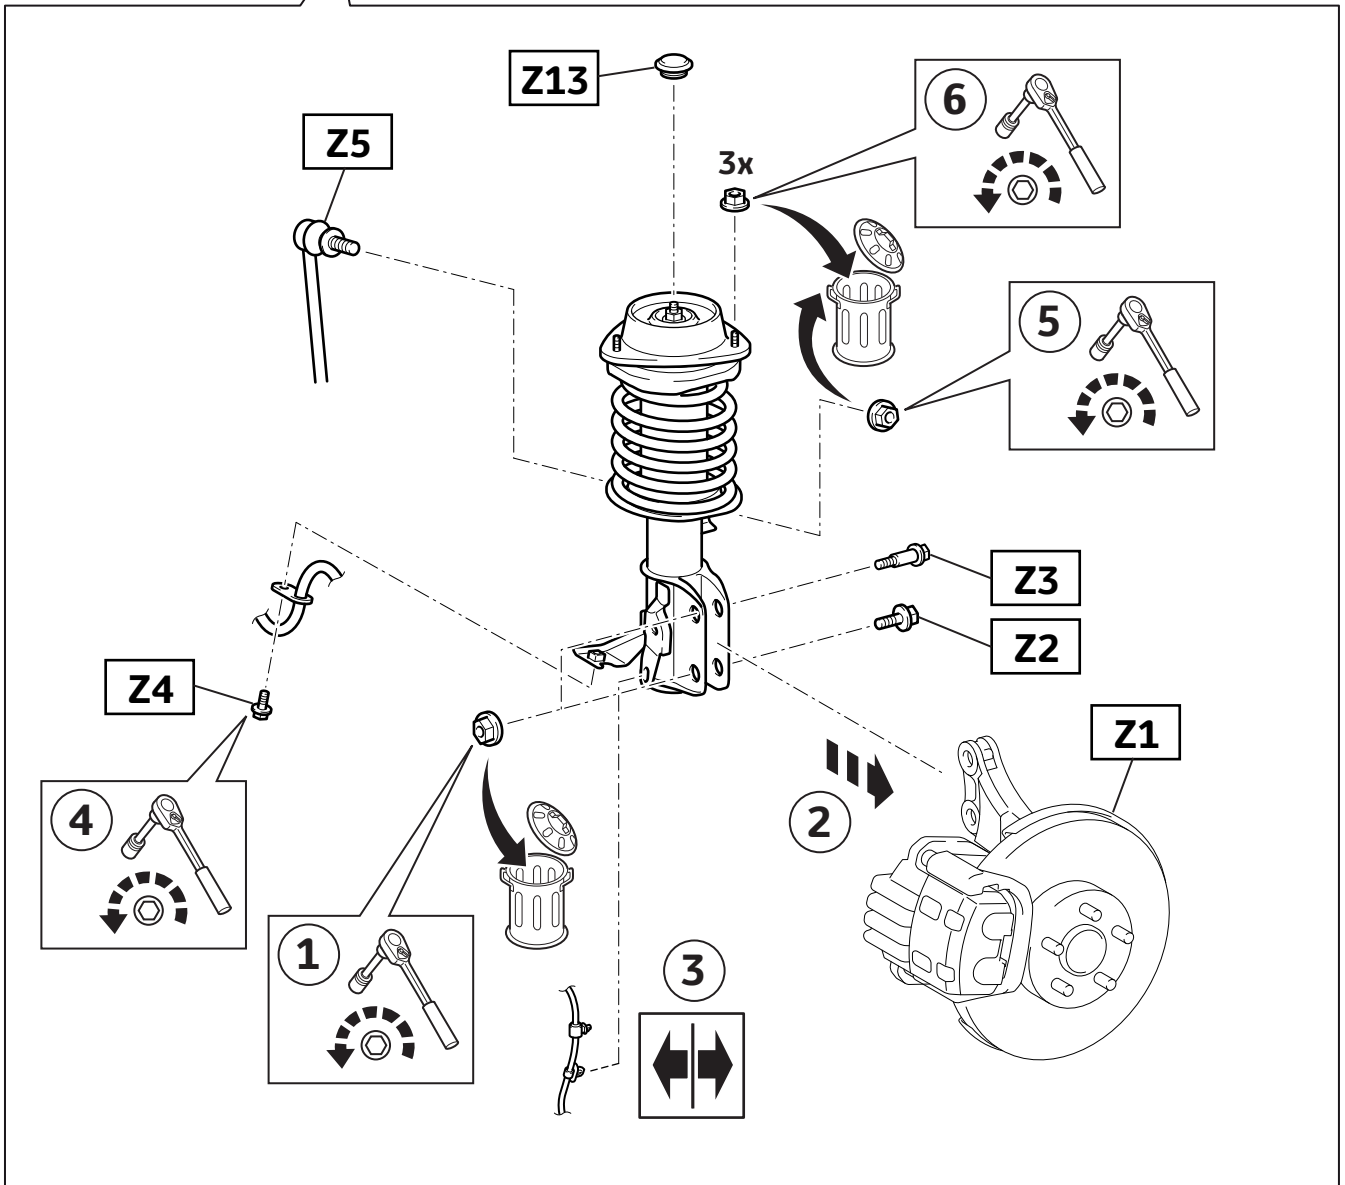

2x

R

2x

SST 09729-97202
SST 09729-18010

Ø 13mm

1

2

9

10

12

13

14

- INSPECT AND ADJUST REAR AND FRONT WHEEL ALIGNMENT
- VSC SENSOR NEUTRAL MEMORIZATION
- HEIGHT CONTROL SENSOR SIGNAL INITIALIZE (w/ HID Headlight System)
- ADJUST HEADLIGHT AIMING
- INSPECT STEERING WHEEL CENTER POINT