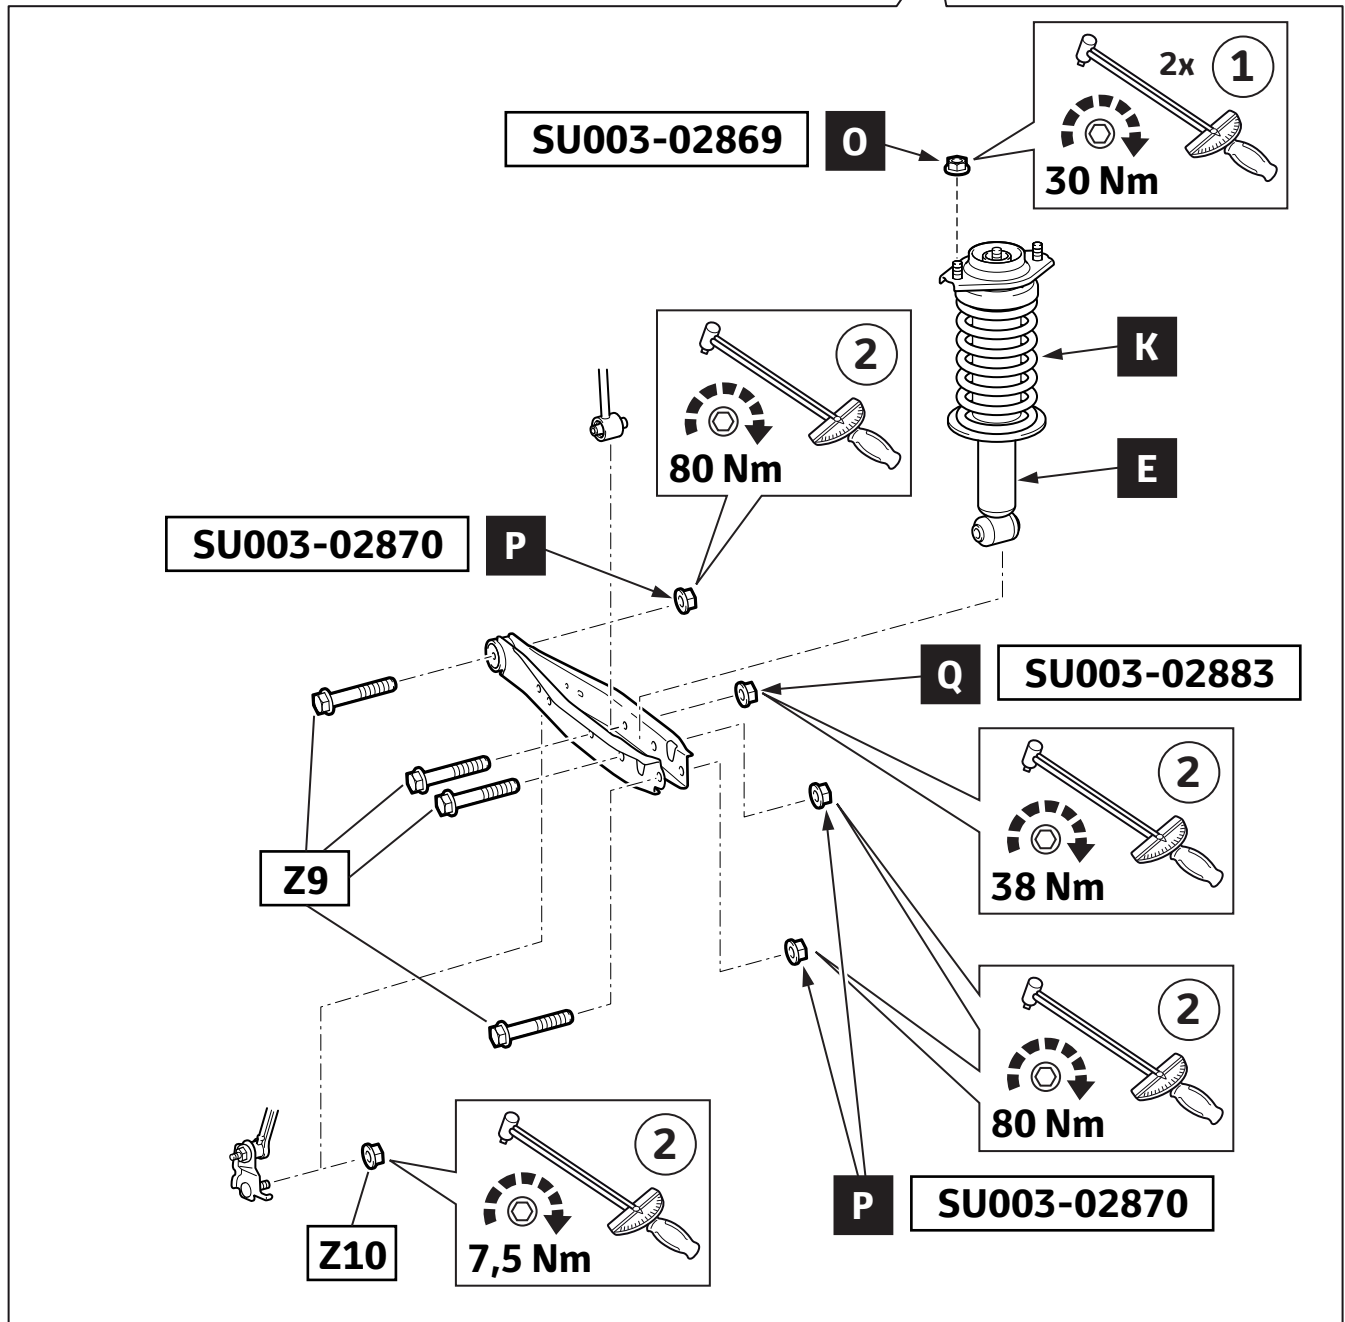

2x

R

2x

SST 09729-97202
SST 09729-18010

Ø 13mm

1

2

9

10

12

13

14

- INSPECT AND ADJUST REAR AND FRONT WHEEL ALIGNMENT
- VSC SENSOR NEUTRAL MEMORIZATION
- HEIGHT CONTROL SENSOR SIGNAL INITIALIZE (w/ HID Headlight System)
- ADJUST HEADLIGHT AIMING
- INSPECT STEERING WHEEL CENTER POINT