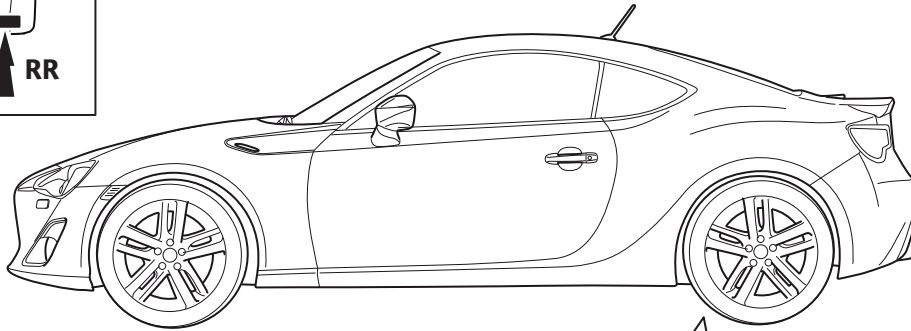

10

12

13

14

- INSPECT AND ADJUST REAR AND FRONT WHEEL ALIGNMENT
- VSC SENSOR NEUTRAL MEMORIZATION
- HEIGHT CONTROL SENSOR SIGNAL INITIALIZE (w/ HID Headlight System)
- ADJUST HEADLIGHT AIMING
- INSPECT STEERING WHEEL CENTER POINT