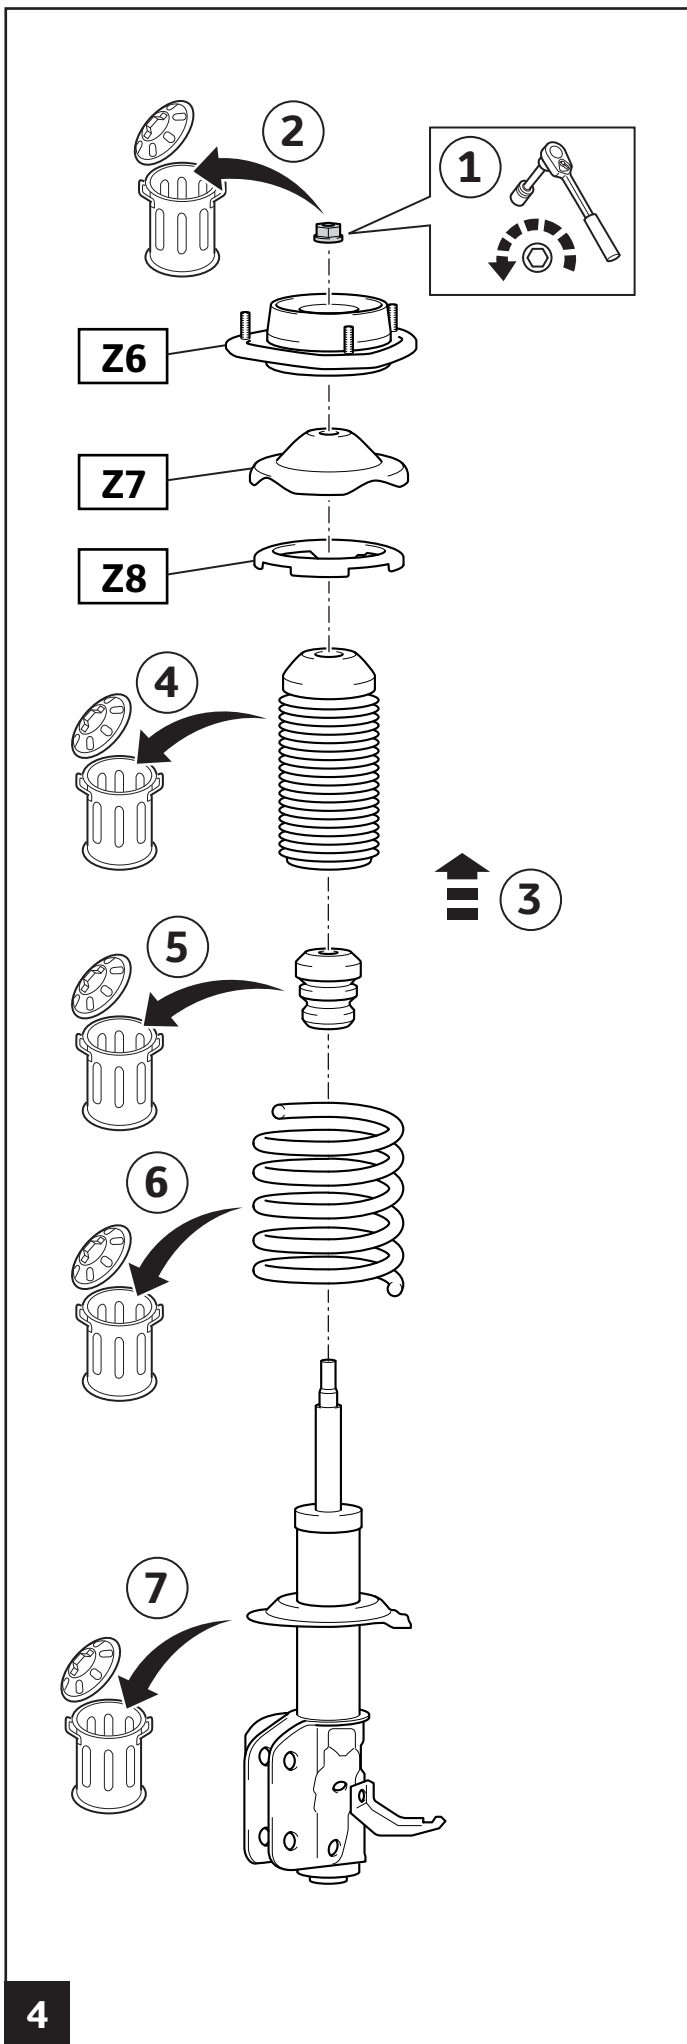

TOYOTA

ALWAYS A
BETTER WAY

GT86

Shock absorber suspension spring set

Installation instructions

Model year:	2012/03	
Vehicle code:	ZN6-AK** ZN6-AL**	
Part number:	MS260-18001	Shock absorber
	MS250-18001	Coil spring set
	SU003-02887 (2x)	Nut
	SU003-02889 (4x)	Nut
	SU003-03642 (6x)	Nut
	SU003-02869 (4x)	Nut
	SU003-02870 (6x)	Nut
	SU003-02883 (2x)	Nut

Manual reference number: AIM 002 799-0

Revision Record

Rev. No.	Date	Page	Picture	Update	New	Deleted steps

MS260-18001

A	B	C	D	E	F	G	H
2x	2x	2x	2x	2x	2x	2x	2x

MS250-18001

J	K
2x	2x

SU003-02887

2x

R

2x

SST 09729-97202
SST 09729-18010

Ø 13mm

1

2

9