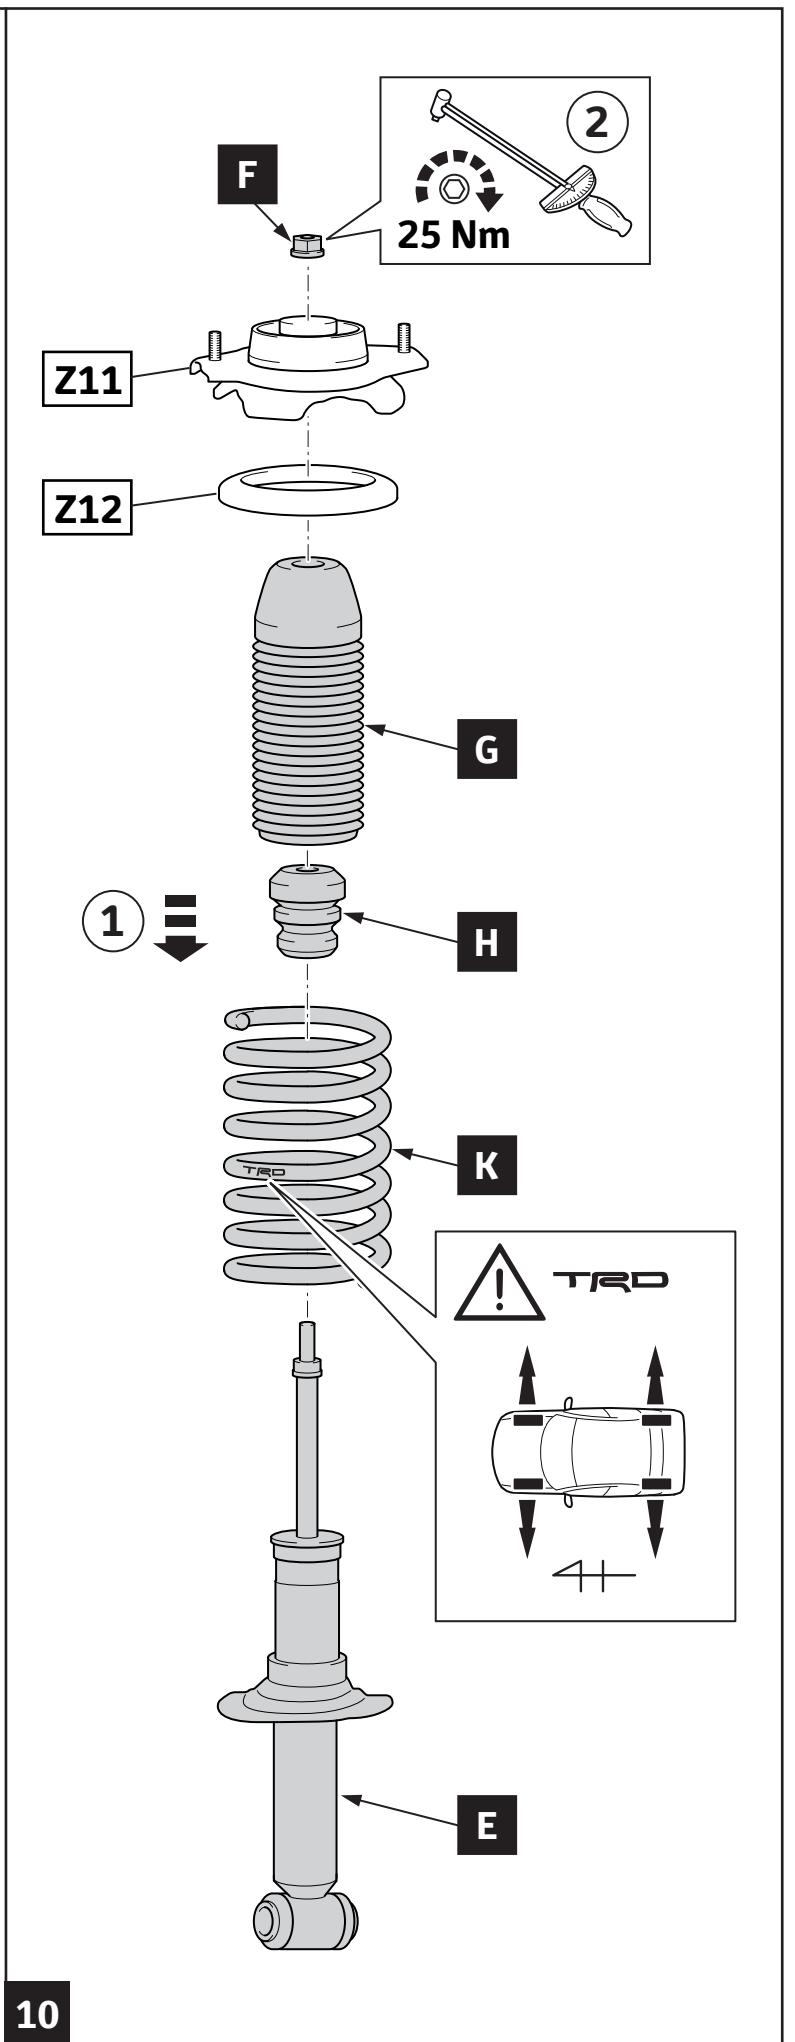

TOYOTA

ALWAYS A
BETTER WAY

GT86

Shock absorber suspension spring set

Installation instructions

Model year:	2012/03	
Vehicle code:	ZN6-AK** ZN6-AL**	
Part number:	MS260-18001	Shock absorber
	MS250-18001	Coil spring set
	SU003-02887 (2x)	Nut
	SU003-02889 (4x)	Nut
	SU003-03642 (6x)	Nut
	SU003-02869 (4x)	Nut
	SU003-02870 (6x)	Nut
	SU003-02883 (2x)	Nut

Manual reference number: AIM 002 799-0

Revision Record

Rev. No.	Date	Page	Picture	Update	New	Deleted steps

MS260-18001

A	B	C	D	E	F	G	H
2x	2x	2x	2x	2x	2x	2x	2x

MS250-18001

J	K
2x	2x

SU003-02887

2x

R

2x

SST 09729-97202
SST 09729-18010

Ø 13mm

1

2

9