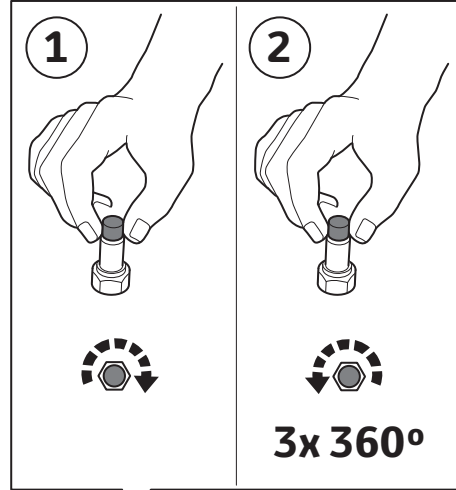

INFORMATION ONLY