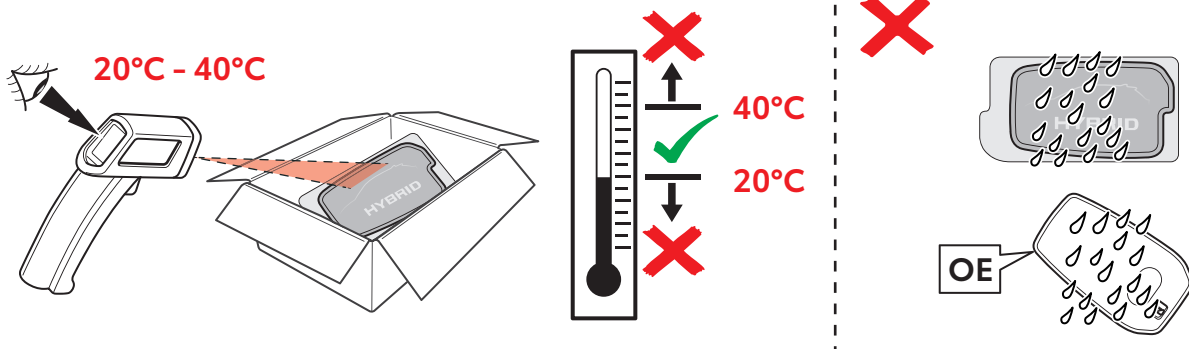

INSTALLATION INSTRUCTIONS

1