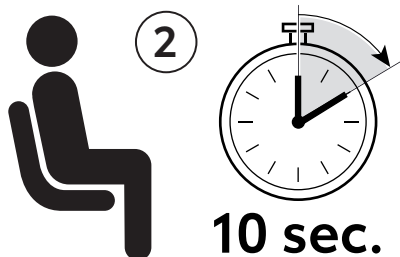

INSTALLATION INSTRUCTIONS

1