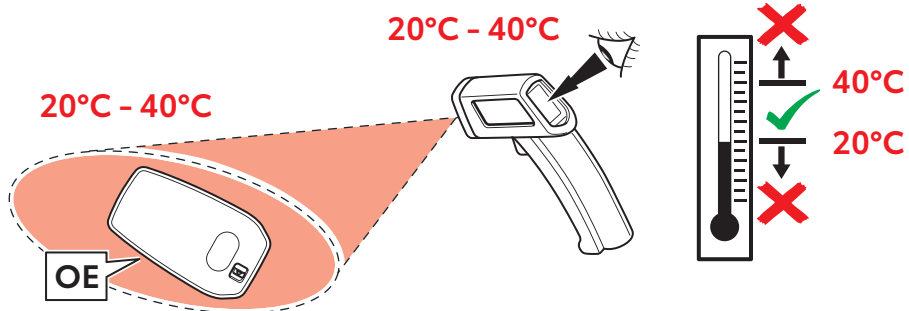

INSTALLATION INSTRUCTIONS

1