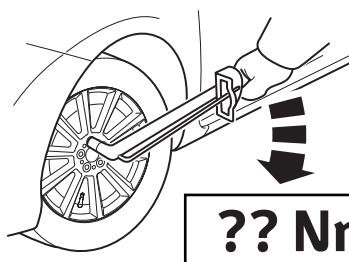

Torque values for Alloy wheels / Steel wheels / Tyre & wheel assembly / Anti-Thief wheel lock nut / bolt

Installation instructions

TOYOTA

ALWAYS A
BETTER WAY

Latest Version
SCAN HERE

Revision Record

Rev. No.	Date	Page	Picture	Update	New	Deleted steps
1	25.02.19	1		X		
2		1		X		
3		1		X		
Rev. No.	Date	Page	Step	Remarks		
4	03.05.19	1		Camry (New)		
4	03.05.19	1		Toyota GR Supra (Torque Value Updated)		
5	29.11.19	1		PROACE City (New)		
6	25.03.20	1		RAV4 2018/10 Deleted		
6	25.03.20	1		RAV4 2018/11 Deleted		
6	25.03.20	1		Highlander New		
6	25.03.20	1		RAV4 Plug-in Hybrid New		
7	04.08.20	1		GR Yaris New		
7	04.08.20	1		Mirai updated		
7	04.08.20	1		PROACE Electric New		
8	24.03.21	3		PROACE City Electric New		
8	24.03.21	3		PROACE City Verso Electric New		
8	24.03.21	3		PROACE Verso Electric New		
8	24.03.21	3		Yaris Cross New		
9	20.01.22	3		Aygo X New		
9	20.01.22	3		Toyota bZ4X New		
9	20.01.22	3		LC 300 New		
10	02.02.22	3		Aygo X torque changed from 120 to 140Nm		
11	17.03.22	3		Corolla Cross New		
11	17.03.22	3		GR86 New		
11	17.03.22	3		GT86 Model year updated		
11	17.03.22	3		PROACE City torque updated		
11	17.03.22	3		PROACE City Electric torque changed to 115Nm		
11	17.03.22	3		PROACE City Verso New		
11	17.03.22	3		PROACE City Verso Electric torque changed to 115Nm		
12	04.05.22	1		QR Code added		