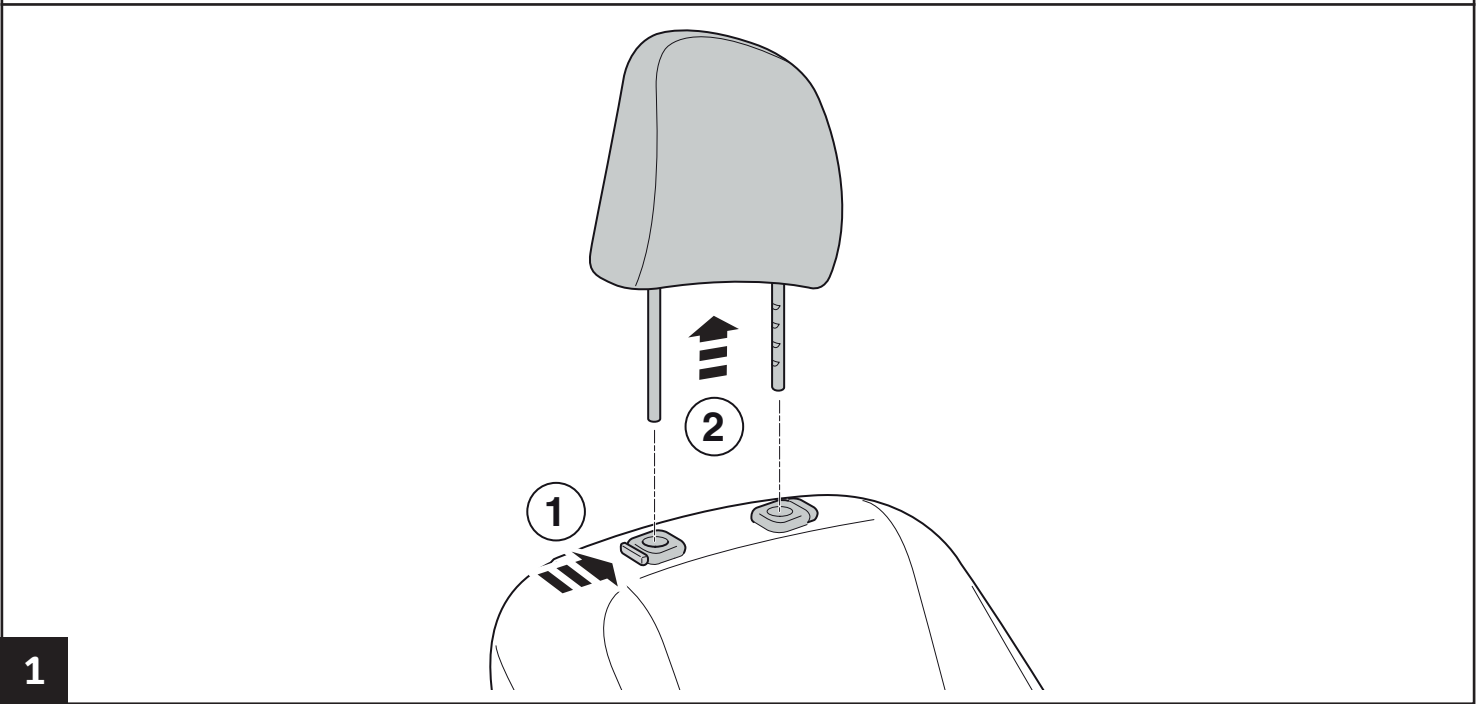

Toyota C-HR 2016/09

Manual reference number: AIM 003 537 - 1

Revision Record

Rev. No.	Date	Page	Picture	Update	New	Deleted steps
1	10-10-2016	1		Model range		

PC22B-0K004

	1x		2x		2x
A		B1		B2	

1