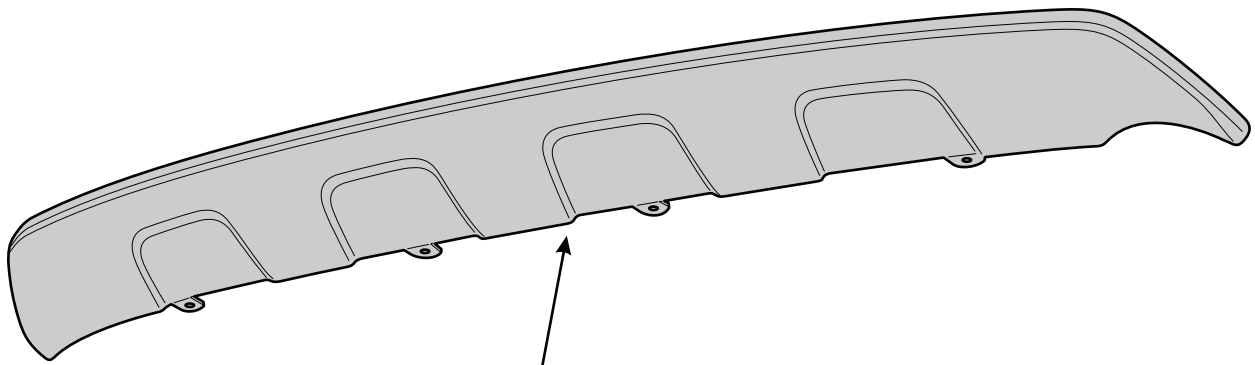

Revision record

Rev. No.	Date	Page	Picture	Update	New	Deleted steps
1	Jan. 23, 2014	3	2		R. under guard handling added	
2	May 28, 2014	5	10	Vertical t. hook added		
3	Sep. 25, 2014	3-9		x		

A

PZ415-X0462-00