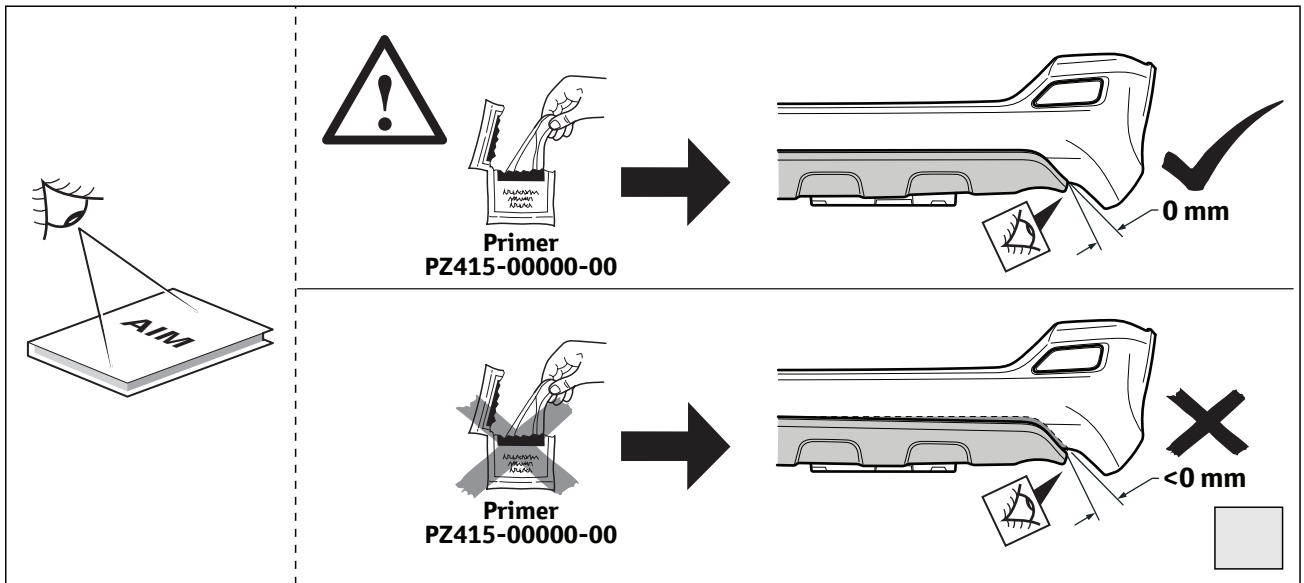

TOYOTA

CHECK SHEET

TOYOTA

Model / Year

RAV4 2012/12

Rear under guard

VIN n°

ALWAYS A BETTER WAY