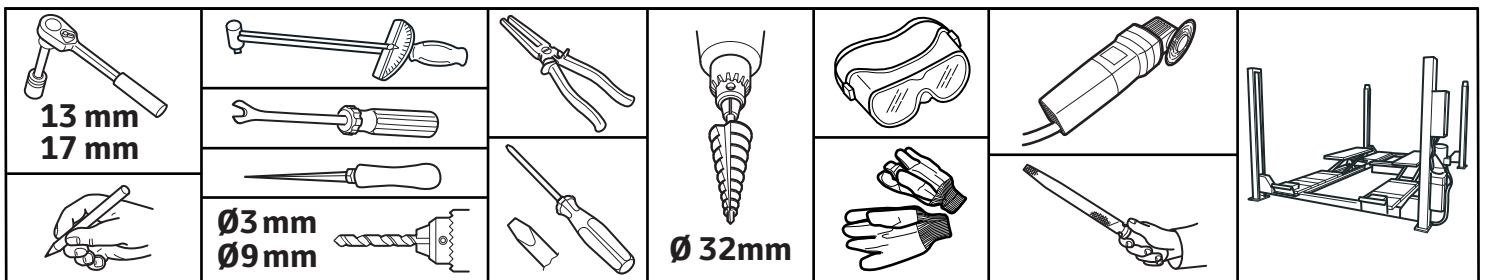

Revision Record

Rev. No.	Date	Page	Picture	Update	New	Deleted steps
1	20.12.16	11	19	X		
1	20.12.16	13	23	X		
1	20.12.16	16		X