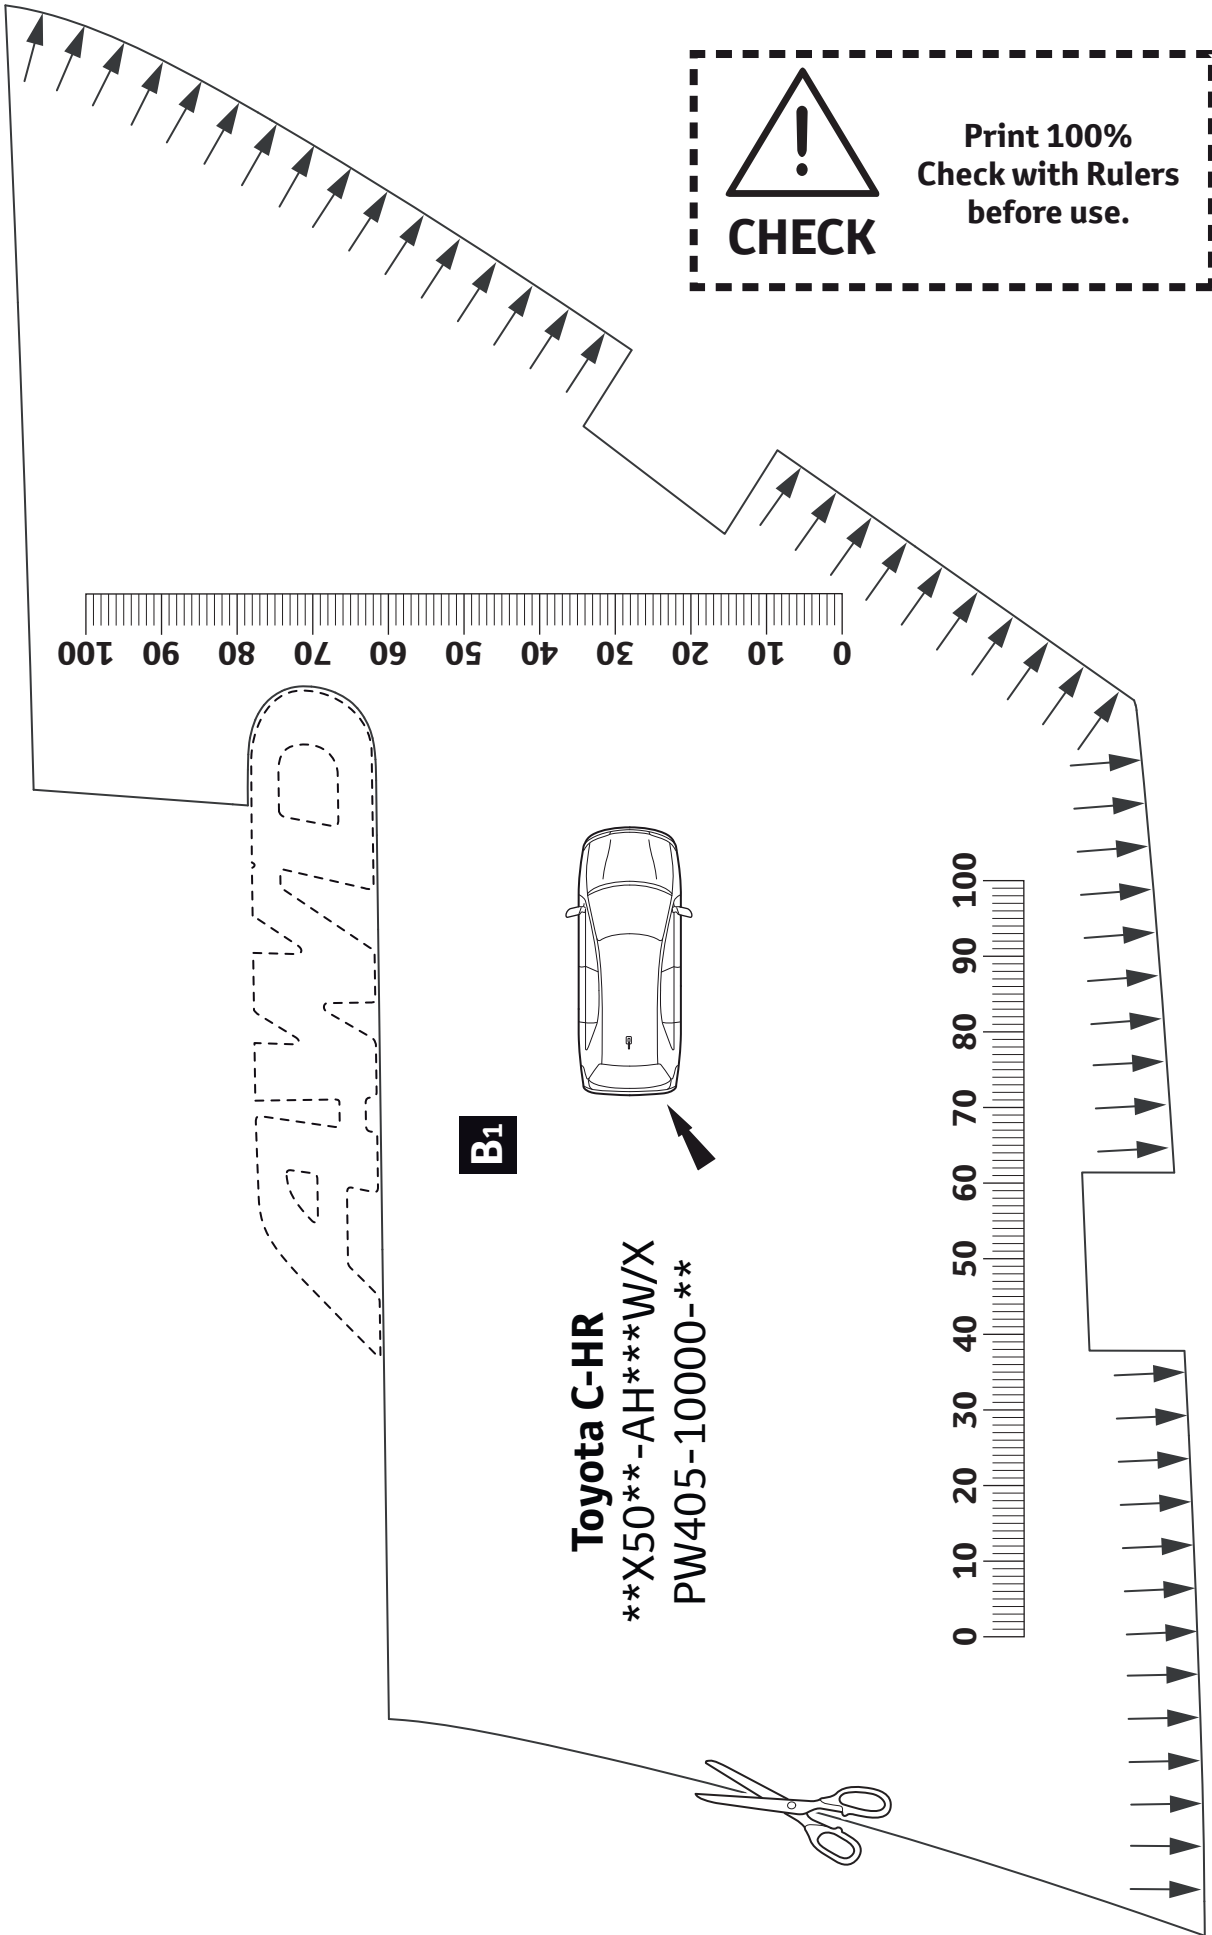

**Print 100%
Check with Rulers
before use.**

CHECK