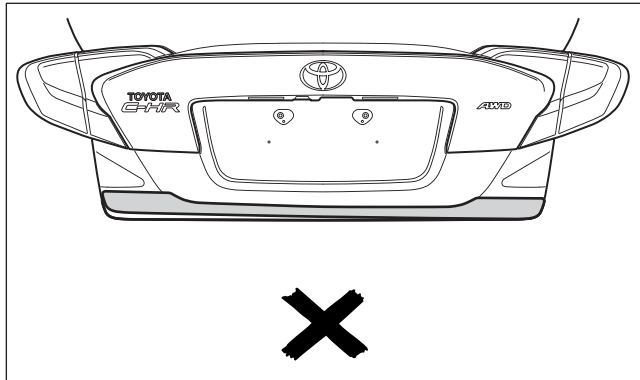

CHECK

TOYOTA

CHECK SHEET

TOYOTA

Model / Year **Toyota C-HR (AWD) 2016/10** Lower trunk garnish

VIN n°

ALWAYS A BETTER WAY

Installation Date:
 . . / . . /