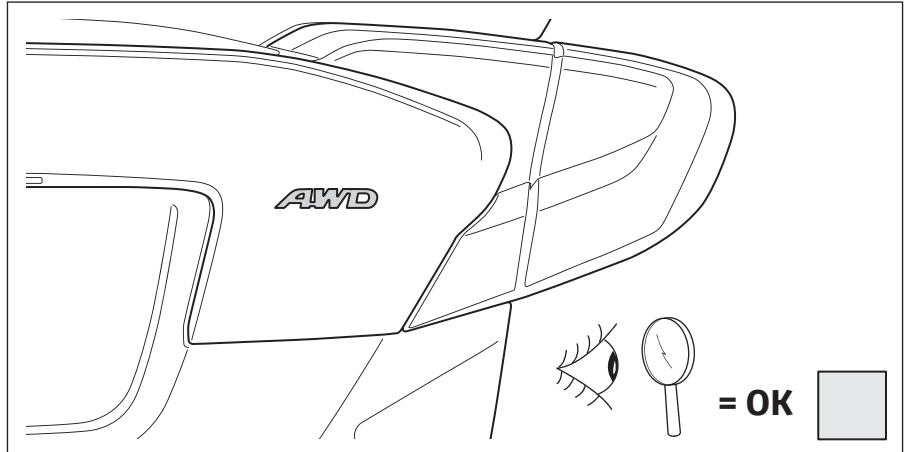

CHECK

TOYOTA

CHECK SHEET

TOYOTA

Model / Year **Toyota C-HR (AWD) 2016/10** Lower trunk garnish

VIN n°

ALWAYS A BETTER WAY

Installation Date:
 . . / . . /