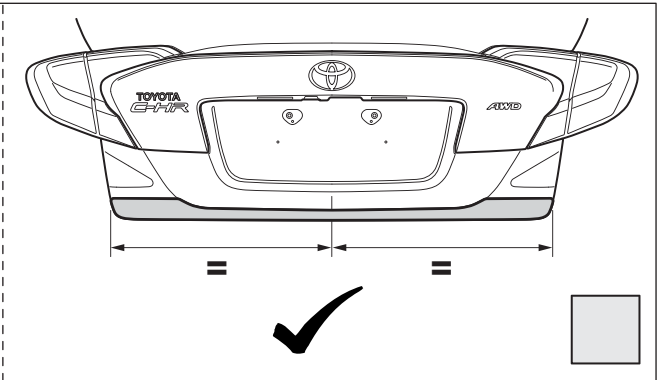

CHECK

TOYOTA

CHECK SHEET

TOYOTA

Model / Year **Toyota C-HR (AWD) 2016/10** Lower trunk garnish

VIN n°

ALWAYS A BETTER WAY

Installation Date:
 . . / . . /