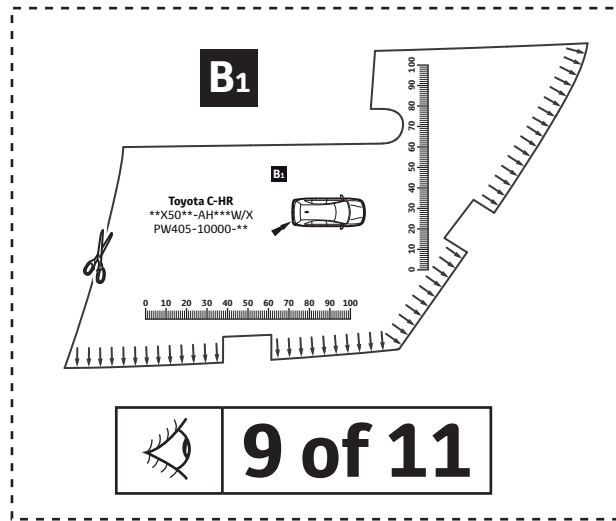

1x

**CLEANER
DEGREASER**

3M 751