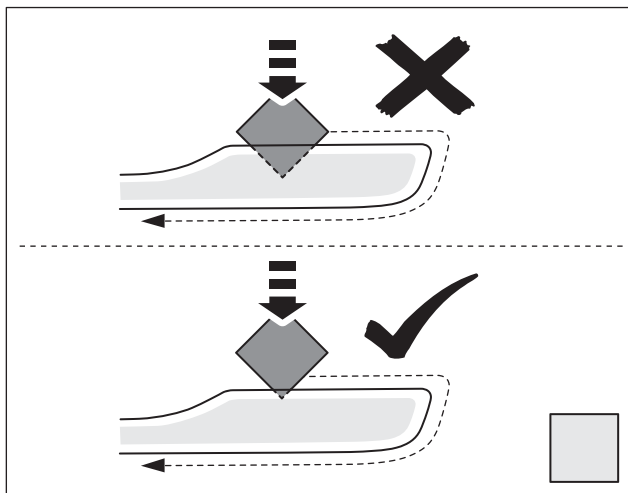

CHECK

TOYOTA

CHECK SHEET

TOYOTA

Model / Year **Toyota C-HR (AWD) 2016/10** Lower trunk garnish

VIN n°

ALWAYS A BETTER WAY

Installation Date:
 . . / . . /