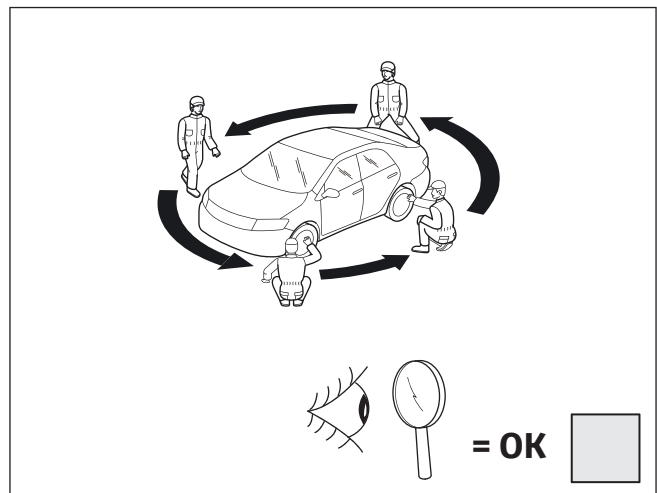

CHECK

TOYOTA

CHECK SHEET

TOYOTA

Model / Year **Toyota C-HR (AWD) 2016/10** Lower trunk garnish

VIN n°

ALWAYS A BETTER WAY

Installation Date:
 . . / . . /