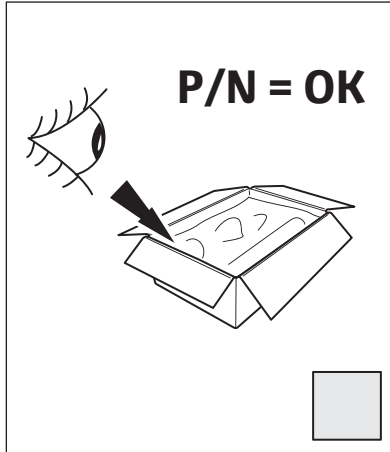

CHECK

TOYOTA

CHECK SHEET

TOYOTA

Model / Year **Toyota C-HR (AWD) 2016/10** Lower trunk garnish

VIN n°

ALWAYS A BETTER WAY

Installation Date:
 . . / . . /