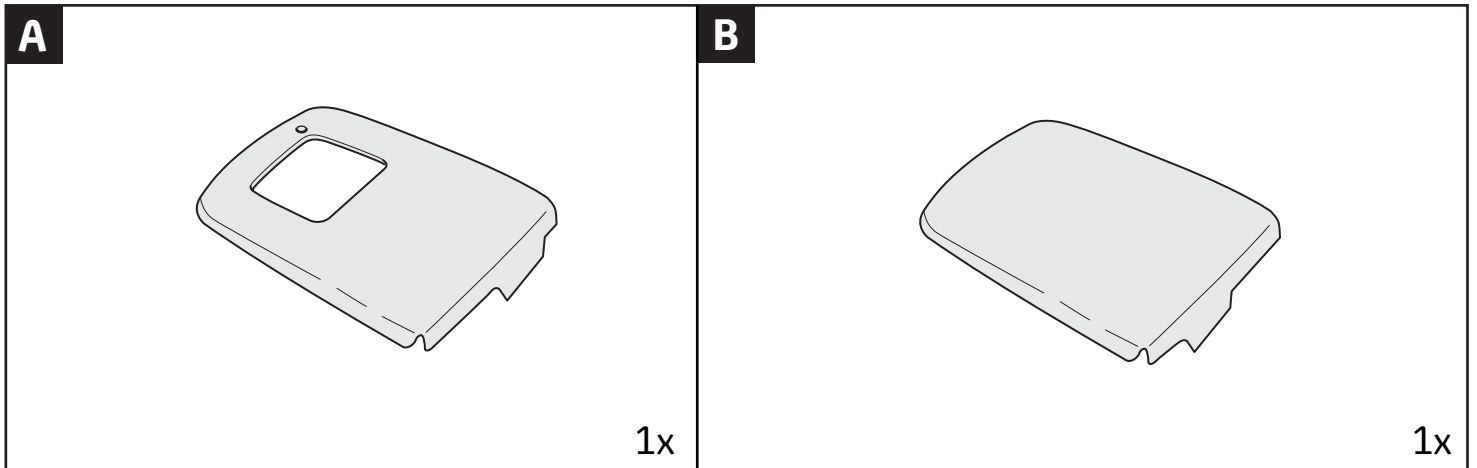

Revision Record

Rev. No.	Date	Page	Picture	Update	New	Deleted steps
1	23/07/14	2+3	List + Tools	X		
2	21/02/14	all	all	all		
3	15/04/15	1+2			Model year	
4	19/05/15	2			Part number