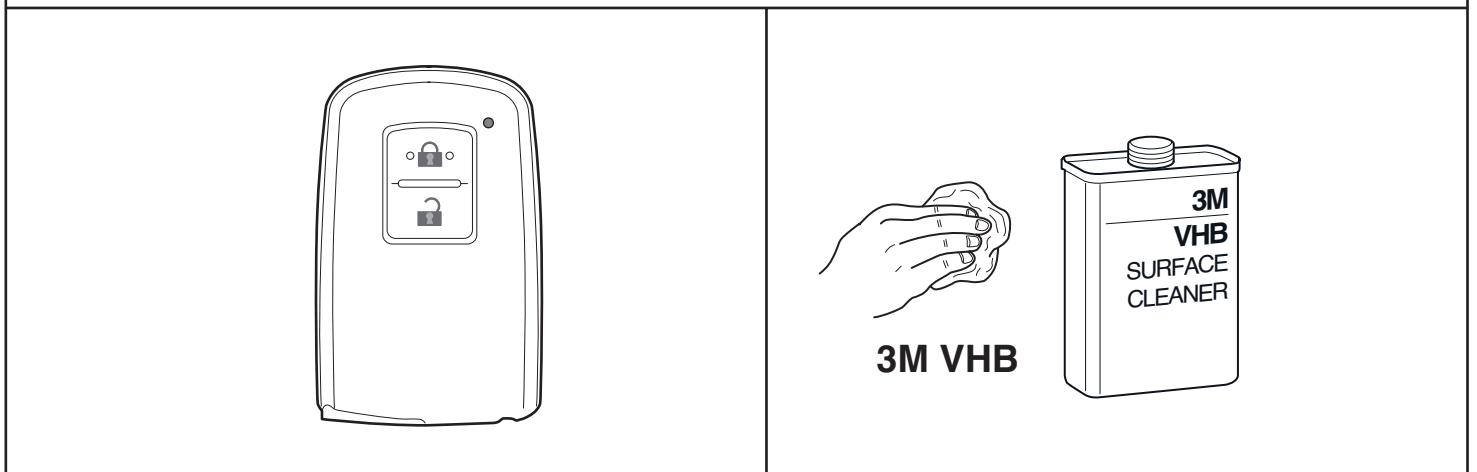

Application List smart key cover

Description	part number	Model	Model code
“Hybrid Synergy Drive” logo	PZ49J-B0130-00	Yaris 2012/04	NHP 130
“Hybrid” logo	PZ49J-B0131-00	Auris 2012/10, 2014/05, 2015/05 Yaris 2014/07	ZWE186 INZFXE
“Hybrid” logo	PW031-02000	Auris 2012/10, 2014/05, 2015/05	ZWE186