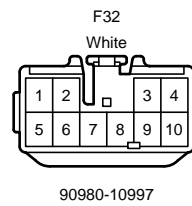

Audio System (Separate Type Amplifier), Back Guide Monitor System (Separate Type Amplifier), Navigation System (Separate Type Amplifier)