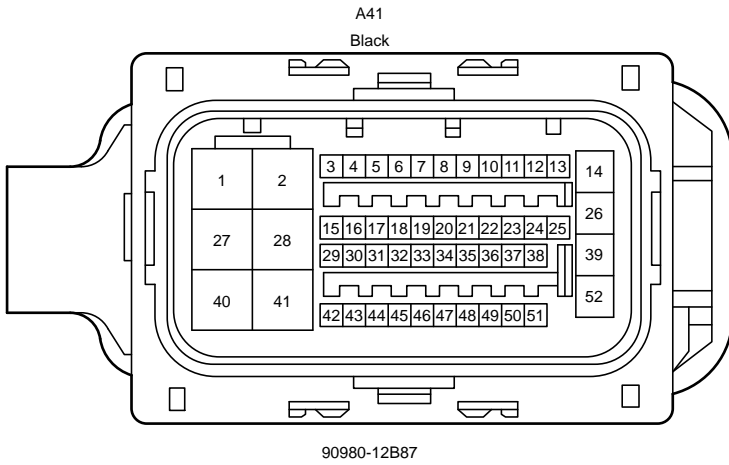

Audio System (Separate Type Amplifier), Back Guide Monitor System (Separate Type Amplifier), Navigation System (Separate Type Amplifier)