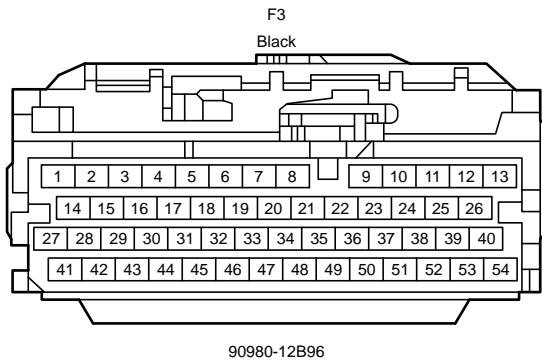

Audio System (Separate Type Amplifier), Back Guide Monitor System (Separate Type Amplifier), Navigation System (Separate Type Amplifier)