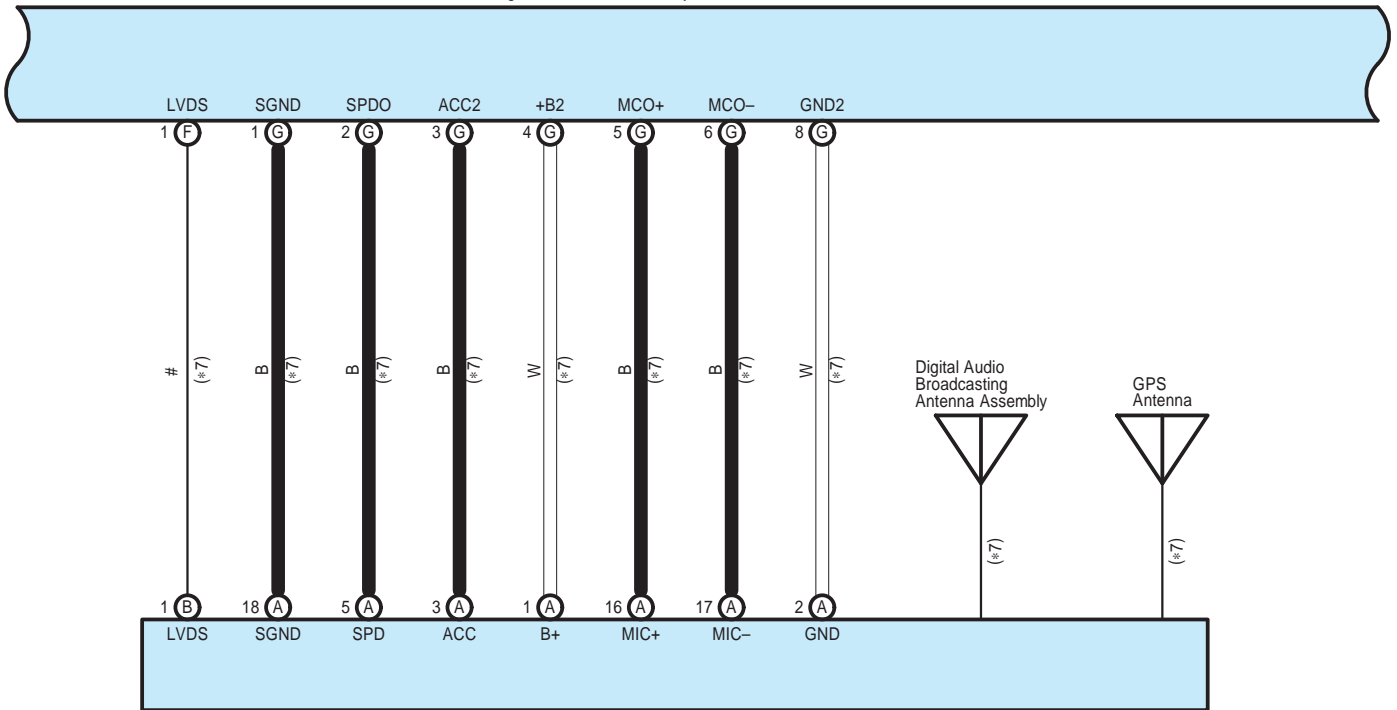

Audio System (Separate Type Amplifier), Back Guide Monitor System (Separate Type Amplifier), Navigation System (Separate Type Amplifier)

F31(A), F32(B), F33(C), F34(D), F91(E), e1(F), e2(G)
Radio & Display Receiver Assembly
F92(J), F93(K), F94(L), F95(M), F96(N)
Navigation Receiver Assembly

e3(A), e4(B)
Navigation ECU

* 7 : w/ Navigation ECU

: There is no wire color information.