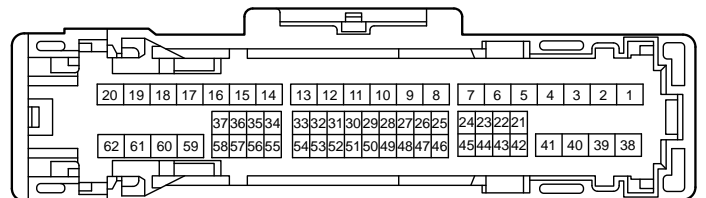

LM1  
White

90980-12802

90980-12801

MF1  
White

90980-12B22

90980-12B21

Audio System (Separate Type Amplifier), Back Guide Monitor System (Separate Type Amplifier), Navigation System (Separate Type Amplifier)