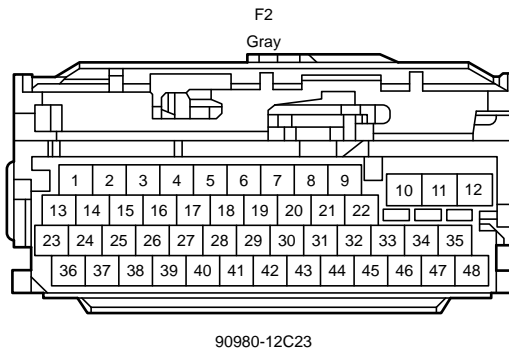

Audio System (Separate Type Amplifier), Back Guide Monitor System (Separate Type Amplifier), Navigation System (Separate Type Amplifier)