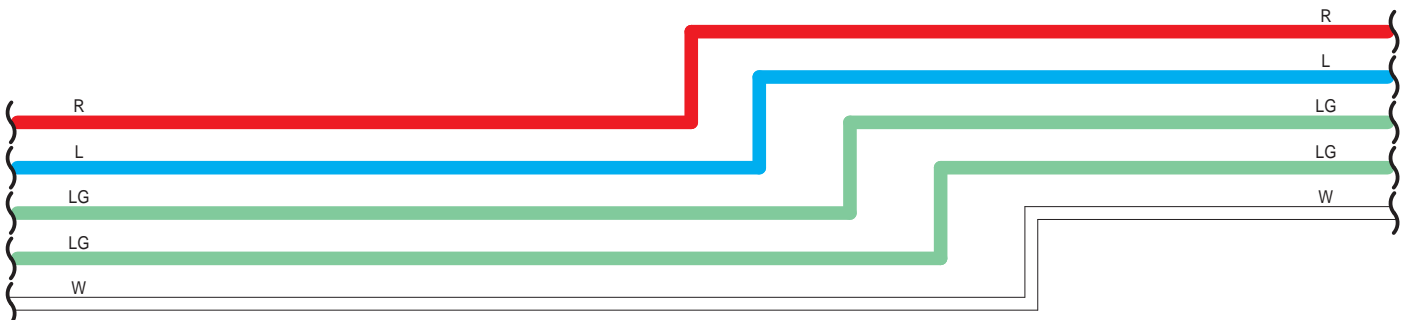

Audio System (Separate Type Amplifier), Back Guide Monitor System (Separate Type Amplifier), Navigation System (Separate Type Amplifier)

F31(A), F32(B), F33(C), F34(D), F91(E), e1(F), e2(G)
Radio & Display Receiver Assembly
F92(J), F93(K), F94(L), F95(M), F96(N)
Navigation Receiver Assembly

e3(A), e4(B)
Navigation ECU

* 7 : w/ Navigation ECU

: There is no wire color information.