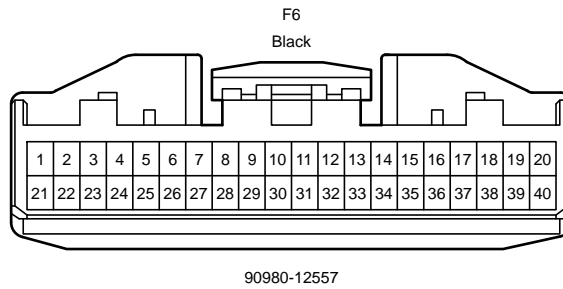

Audio System (Separate Type Amplifier), Back Guide Monitor System (Separate Type Amplifier), Navigation System (Separate Type Amplifier)