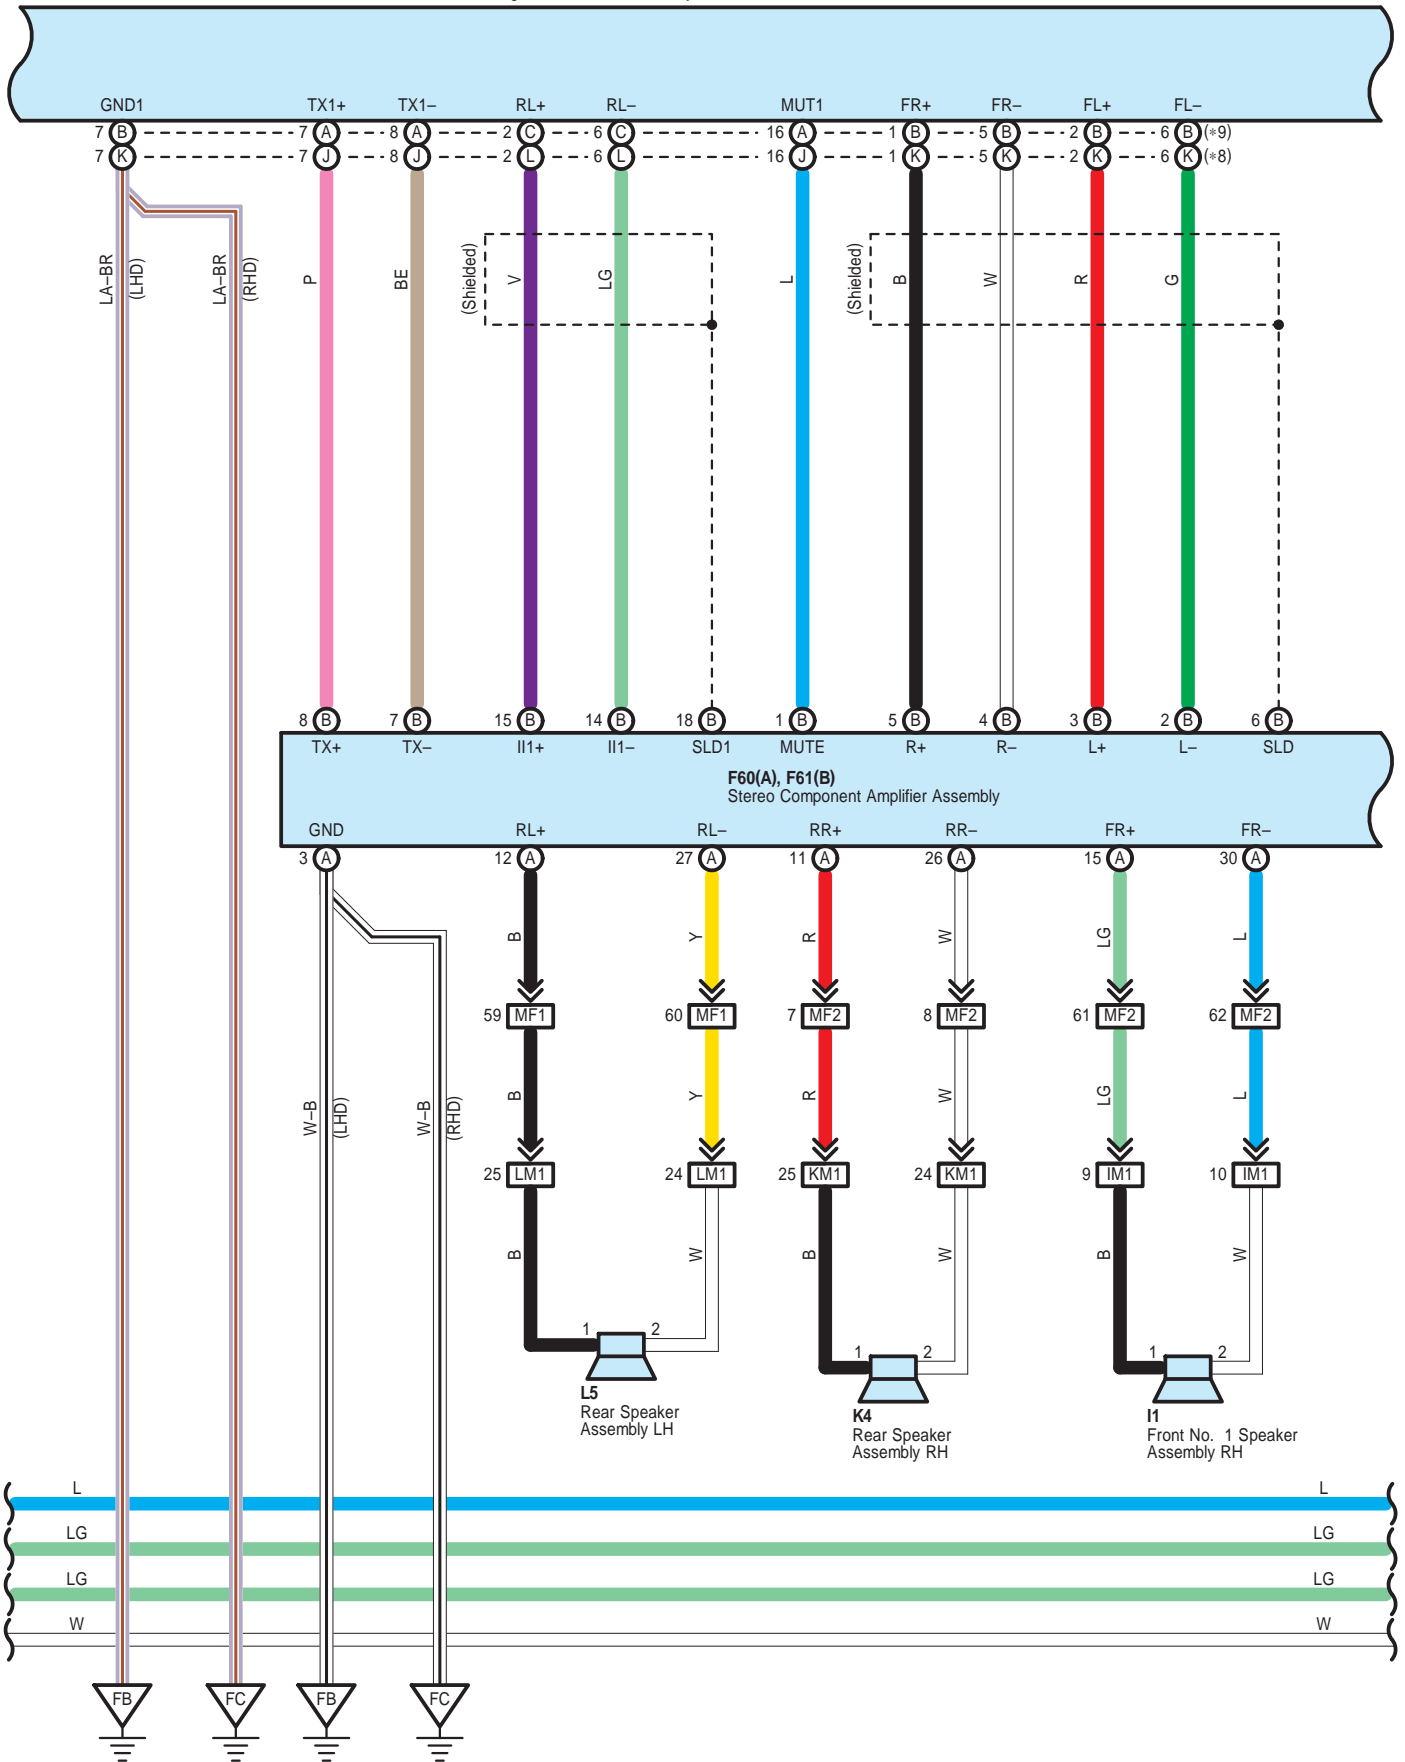

Audio System (Separate Type Amplifier), Back Guide Monitor System (Separate Type Amplifier), Navigation System (Separate Type Amplifier)

F31(A), F32(B), F33(C), F34(D), F91(E), e1(F), e2(G)
Radio & Display Receiver Assembly
F92(J), F93(K), F94(L), F95(M), F96(N)
Navigation Receiver Assembly