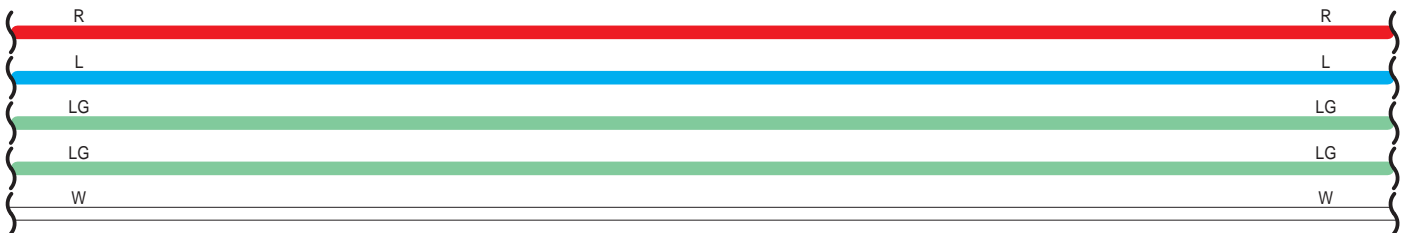

F31(A), F32(B), F33(C), F34(D), F91(E), e1(F), e2(G)
Radio & Display Receiver Assembly
F92(J), F93(K), F94(L), F95(M), F96(N)
Navigation Receiver Assembly