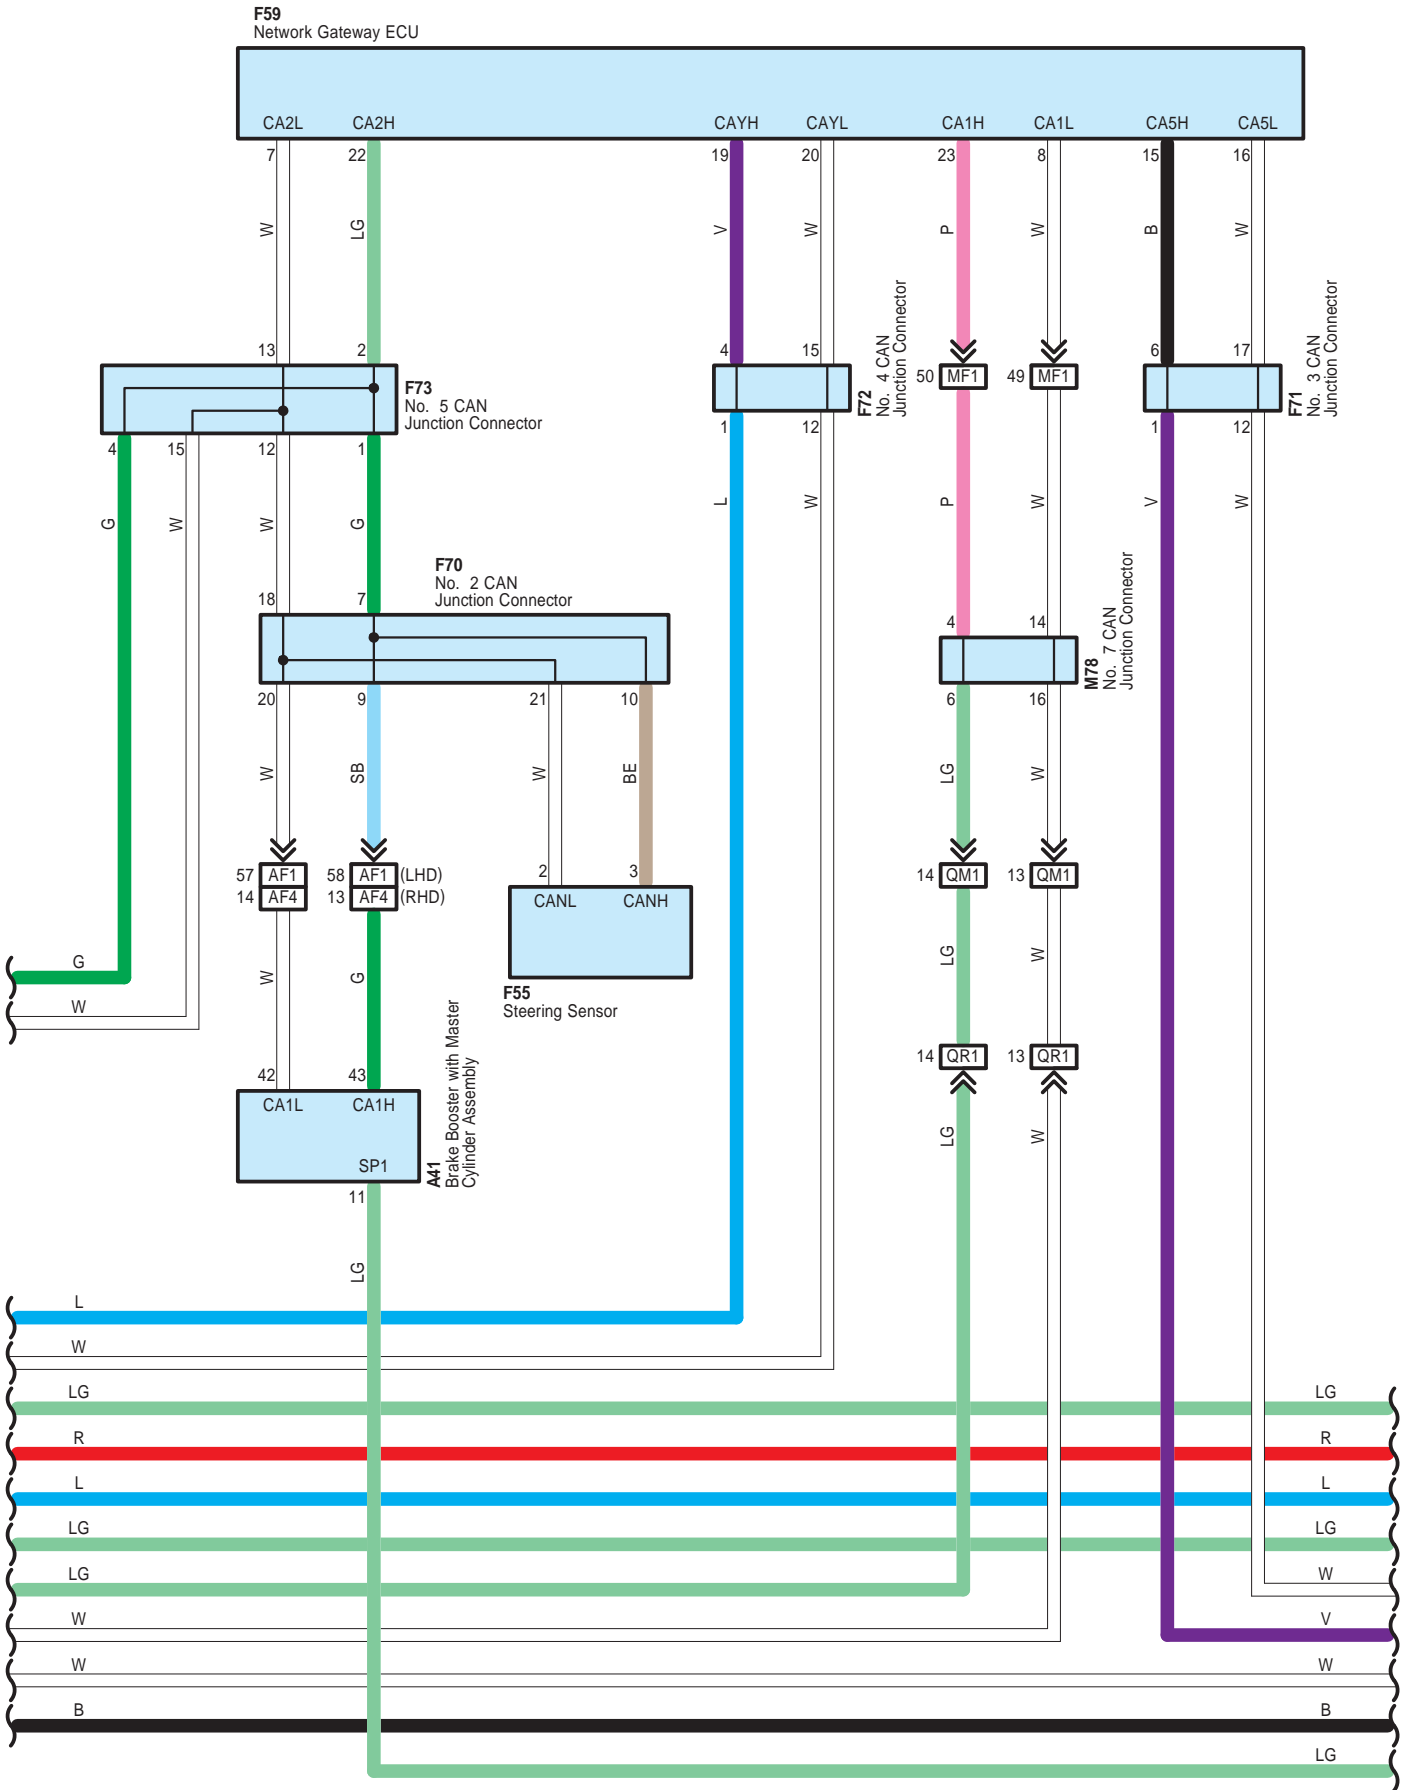

Audio System (Separate Type Amplifier), Back Guide Monitor System (Separate Type Amplifier), Navigation System (Separate Type Amplifier)