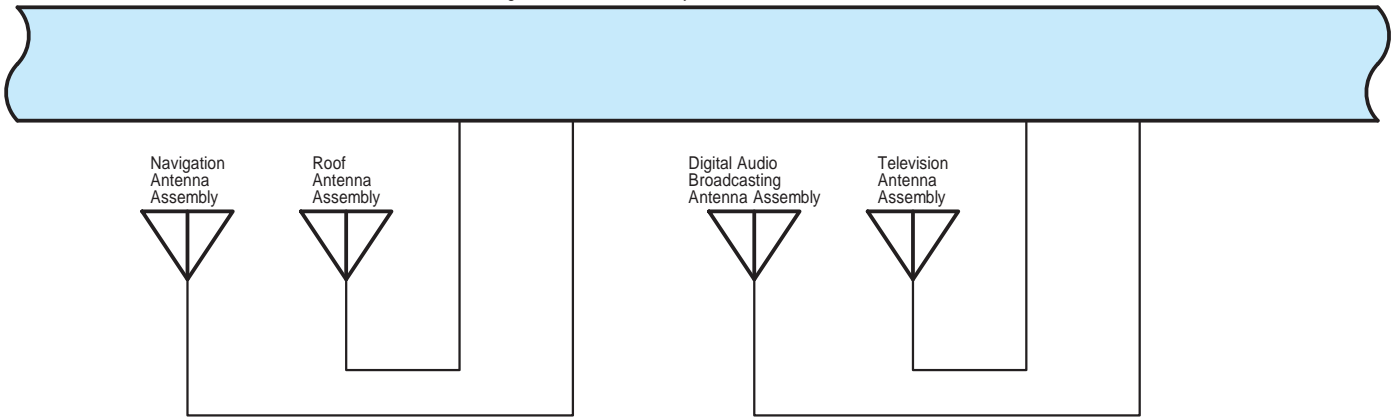

F31(A), F32(B), F33(C), F34(D), F91(E), e1(F), e2(G)
Radio & Display Receiver Assembly
F92(J), F93(K), F94(L), F95(M), F96(N)
Navigation Receiver Assembly