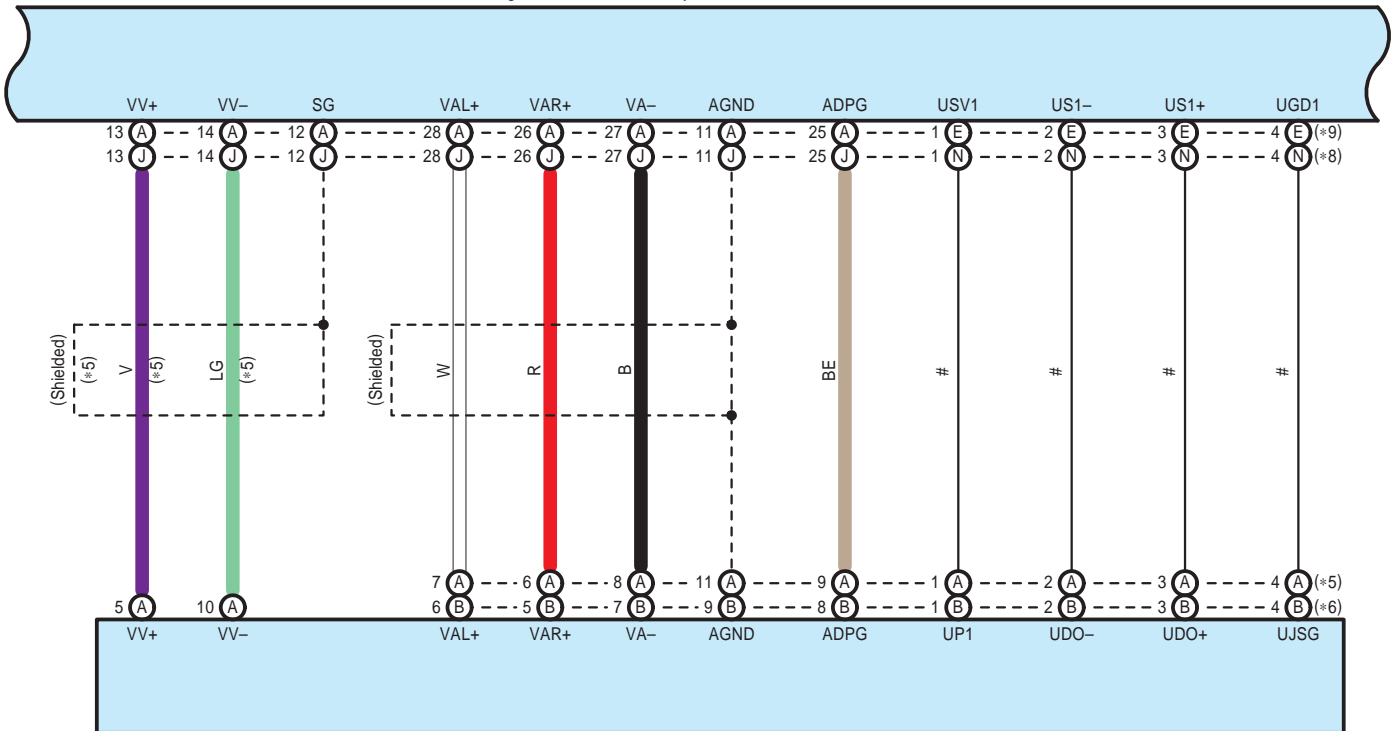

Audio System (Separate Type Amplifier), Back Guide Monitor System (Separate Type Amplifier), Navigation System (Separate Type Amplifier)

F31(A), F32(B), F33(C), F34(D), F91(E), e1(F), e2(G)
Radio & Display Receiver Assembly
F92(J), F93(K), F94(L), F95(M), F96(N)
Navigation Receiver Assembly

F38(A), F39(B)
No. 1 Stereo Jack Adapter Assembly