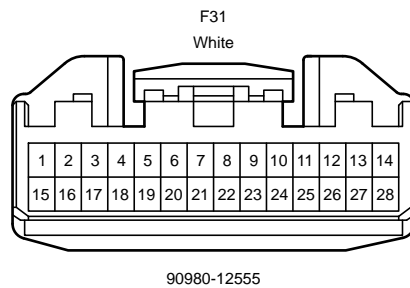

Audio System (Separate Type Amplifier), Back Guide Monitor System (Separate Type Amplifier), Navigation System (Separate Type Amplifier)