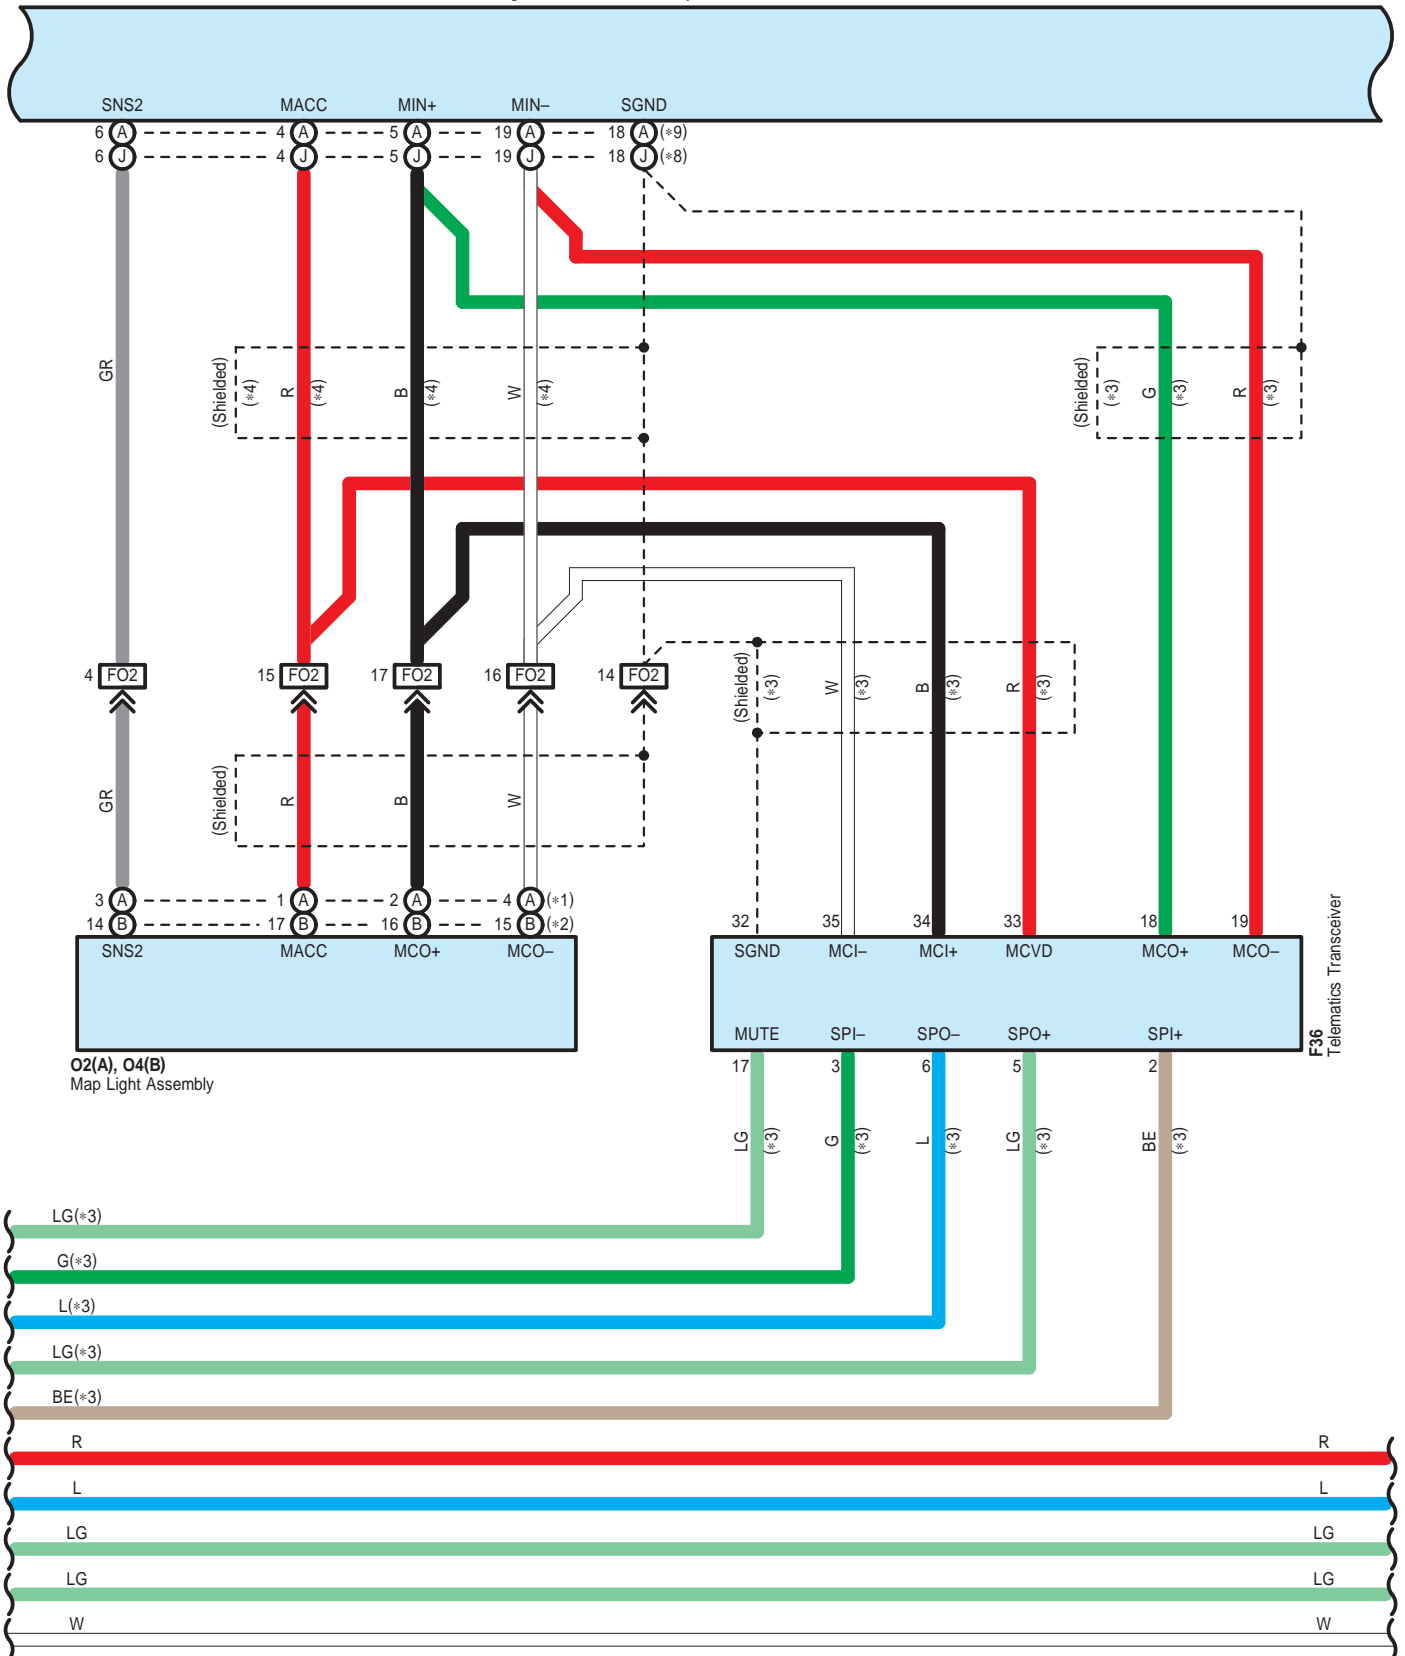

Audio System (Separate Type Amplifier), Back Guide Monitor System (Separate Type Amplifier), Navigation System (Separate Type Amplifier)

F31(A), F32(B), F33(C), F34(D), F91(E), e1(F), e2(G)
Radio & Display Receiver Assembly
F92(J), F93(K), F94(L), F95(M), F96(N)
Navigation Receiver Assembly