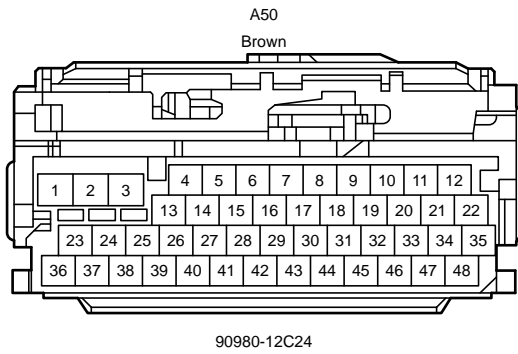

Audio System (Separate Type Amplifier), Back Guide Monitor System (Separate Type Amplifier), Navigation System (Separate Type Amplifier)