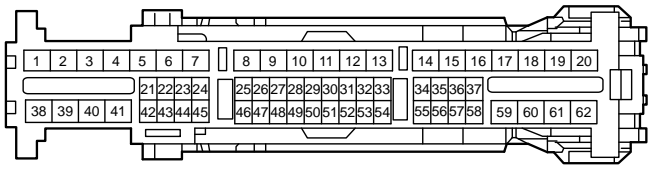

90980-12B22

Audio System (Separate Type Amplifier), Back Guide Monitor System (Separate Type Amplifier), Navigation System (Separate Type Amplifier)

90980-12B22