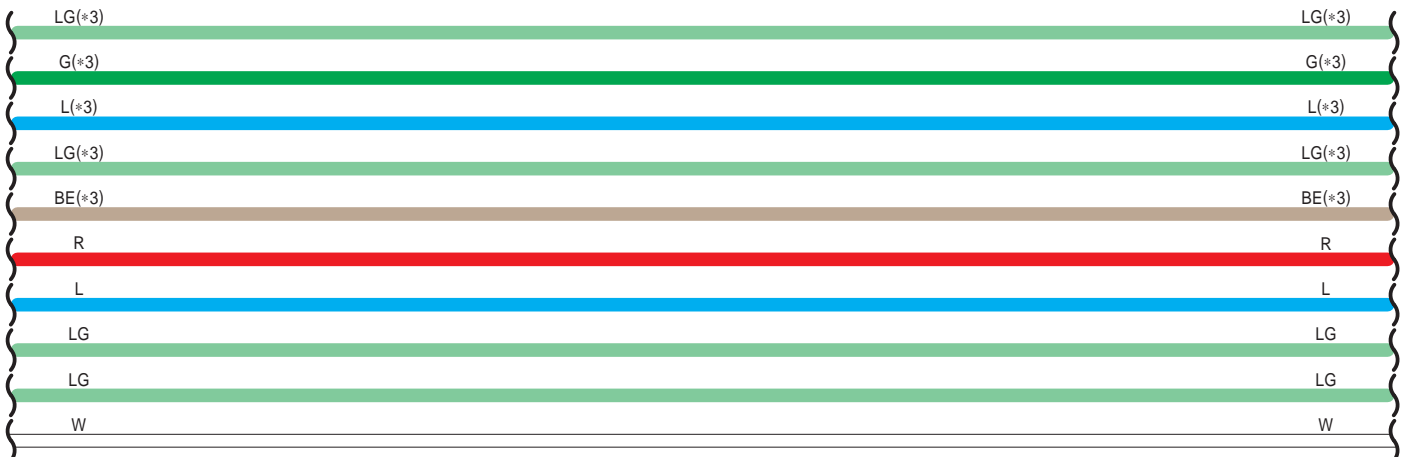

- 1 : w/o Sliding Roof
- 2 : w/ Sliding Roof
- 3 : w/ Telematics System
- 4 : w/o Telematics System
- 5 : Middle East
- 6 : Except Middle East
- 8 : w/ Navigation System
- 9 : w/o Navigation System

: There is no wire color information.