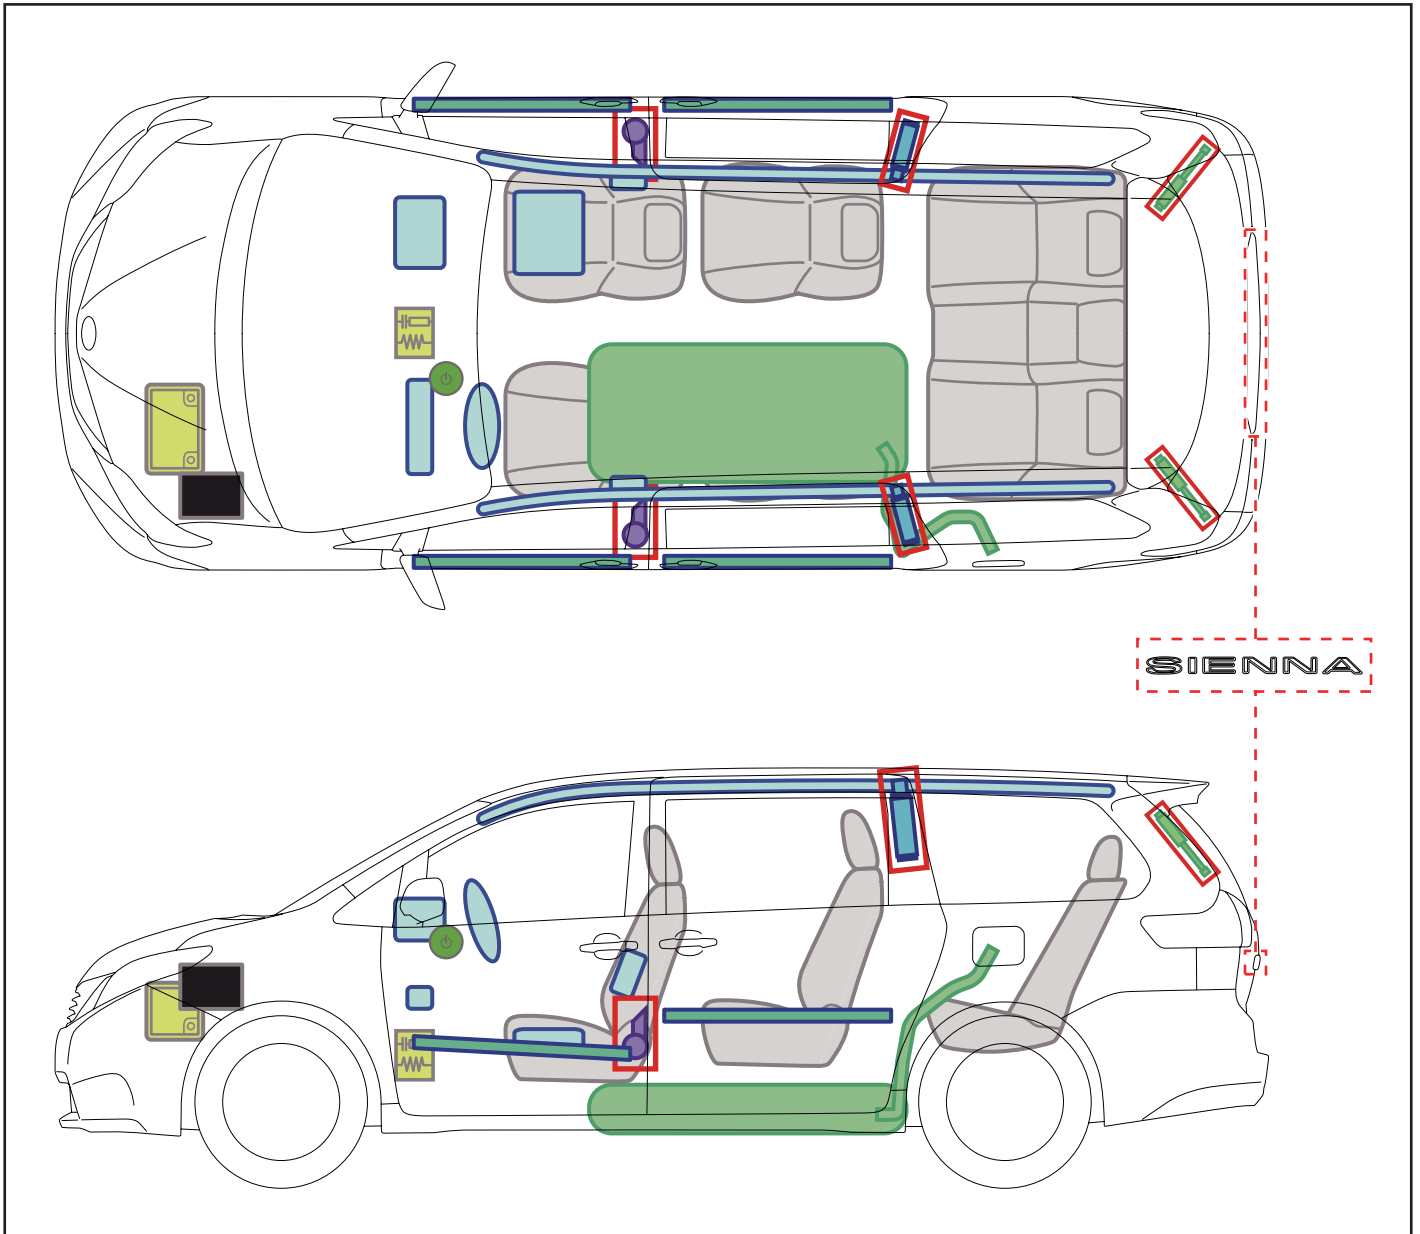

# SIENNA

LHD

2014-8

	<b>IG/POWER SW</b>		<b>Fuse Box</b>		<b>12V Battery</b>
	<b>Airbag (incl. Inflator)</b>		<b>Inflator</b>		<b>Fuel Tank</b>
	<b>Gas-filled Damper</b>		<b>Seat Belt Pretensioner (Gas Generator)</b>		<b>Structural Reinforcements</b>
	<b>Airbag Computer</b>	—	—	—	—
—	—	—	—	—	—

### Access to 12V Battery