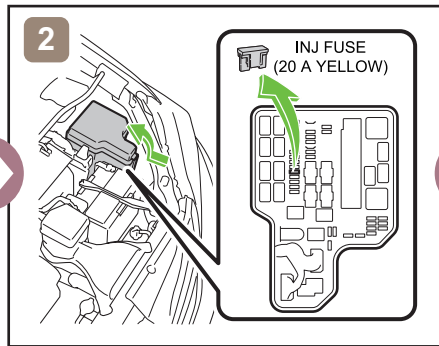

# SIENNA

LHD

2014-8

	<b>IG/POWER SW</b>		<b>Fuse Box</b>		<b>12V Battery</b>
	<b>Airbag (incl. Inflator)</b>		<b>Inflator</b>		<b>Fuel Tank</b>
	<b>Gas-filled Damper</b>		<b>Seat Belt Pretensioner (Gas Generator)</b>		<b>Structural Reinforcements</b>
	<b>Airbag Computer</b>	—	—	—	—
—	—	—	—	—	—

### Access to 12V Battery