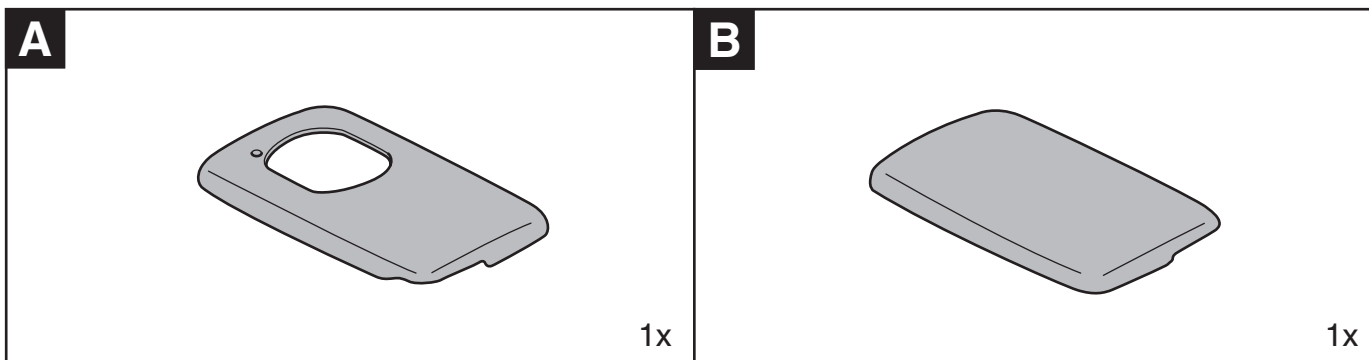

Application List smart key cover

Colour	Description	part number	Model	Model code
070	WHITE PEARL CS.	PZ49J-I0131-00	IQ	J10
1F7	SILVER MET.	PZ49J-I0135-00		
209	BLACK MET.	PZ49J-I0130-00		
3P0	SUPER RED (solid)	PZ49J-I0134-00		
4T3	BRONZE MICA MET.	PZ49J-I013B-00		
5A7	SILKY GOLD MICA MET.	PZ49J-I0138-00		
6V5	JADE GREEN MET	PZ49J-I0137-00		
8R3	GRAYISH BLUE MET.	PZ49J-I0139-00		
9AH	DEEP AMETHYST MICA MET.	PZ49J-I0132-00		
1G3	DARK GREY MET. (ash grey)	PZ49J-I0136-00		
8T7	BLUE M.	PZ49J-I013A-00		
na	Carbon look Special edition	PZ49J-I0133-00		
4R8	ORANGE MM	PZ49J-I013C-00		
209	BLACK MET with orange 'IQ'	PZ49J-I013D-00		
HSD	HSD colours	PZ49J-G0130-00	Prius	ZVW30
HSD	HSD colours	PZ49J-G0130-00	Prius +	ZVW40