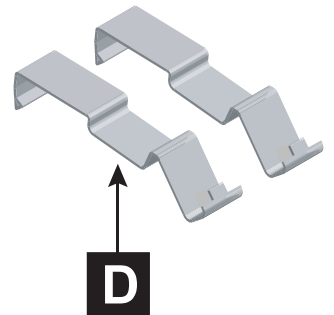

TOYOTA

RAV4

Headlamp Covers

Installation instructions

Vehicle code: *A3*L-AW***W

*A3*R-AW***W

Part number: PZ451-X0992-ZA

PZ451-X0993-ZA

Weight: 0.5 kg

Installation time: 0.30h

Manual reference number: AIM 000 445 - 01

TC- DECALS

8

Vehicle code: *A3*R-AW***W

9

Vehicle code: *A3*L-AW***W