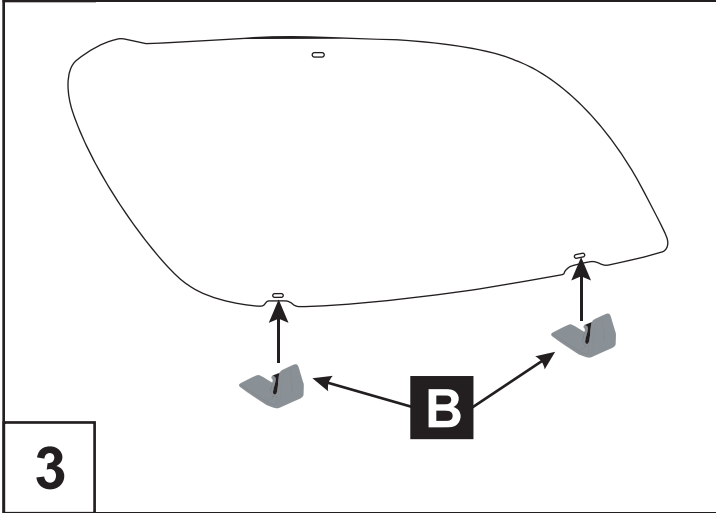

Weight: 0.5 kg

Installation time: 0.30h

Manual reference number: AIM 000 445 - 01

TC- DECALS

8

Vehicle code: *A3*R-AW***W

9

Vehicle code: *A3*L-AW***W