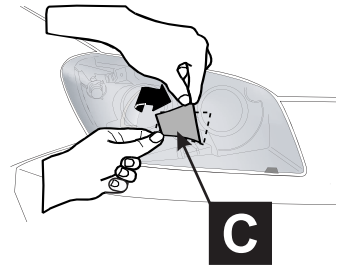

Weight: 0.5 kg

Installation time: 0.30h

Manual reference number: AIM 000 445 - 01

TC- DECALS

8

Vehicle code: *A3*R-AW***W

9

Vehicle code: *A3*L-AW***W