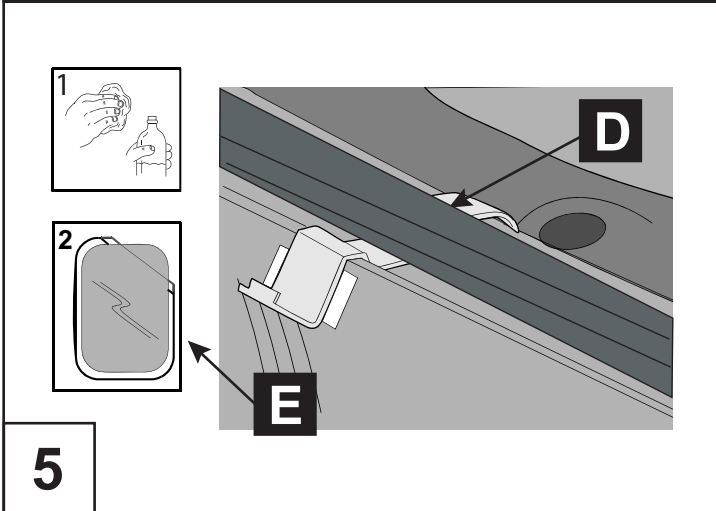

Weight: 0.5 kg

Installation time: 0.30h

Manual reference number: AIM 000 445 - 01

TC- DECALS

8

Vehicle code: *A3*R-AW***W

9

Vehicle code: *A3*L-AW***W