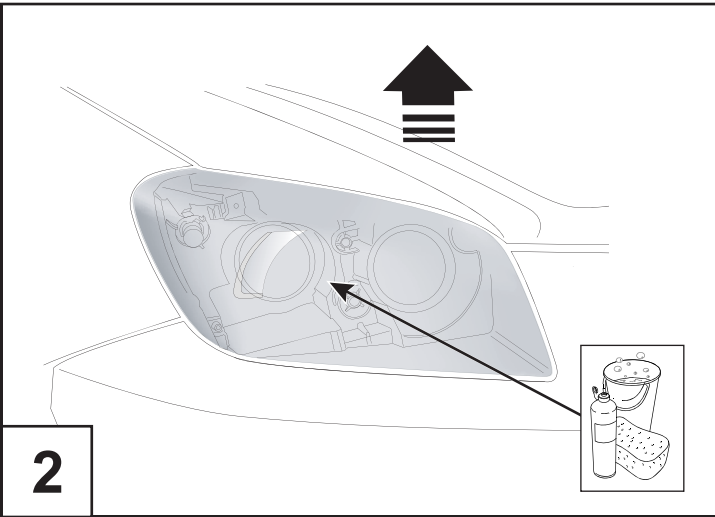

Weight: 0.5 kg

Installation time: 0.30h

Manual reference number: AIM 000 445 - 01

TC- DECALS

8

Vehicle code: *A3*R-AW***W

9

Vehicle code: *A3*L-AW***W