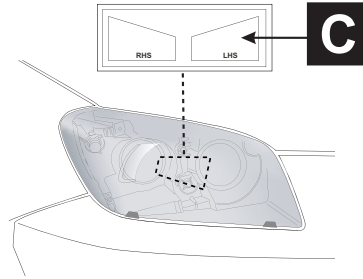

Weight: 0.5 kg

Installation time: 0.30h

Manual reference number: AIM 000 445 - 01

TC- DECALS

8

Vehicle code: *A3*R-AW***W

9

Vehicle code: *A3*L-AW***W