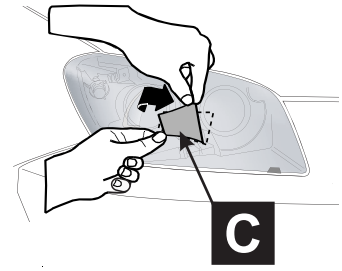

Weight: 0.5 kg

Installation time: 0.30h

Manual reference number: AIM 000 445 - 01

TC- DECALS

8

Vehicle code: *A3*R-AW***W

9

Vehicle code: *A3*L-AW***W