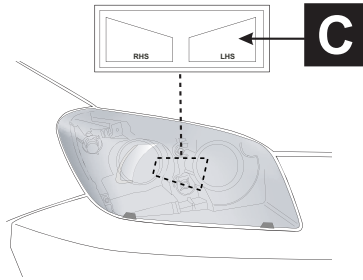

Weight: 0.5 kg

Installation time: 0.30h

Manual reference number: AIM 000 445 - 01

TC- DECALS

8

Vehicle code: *A3*R-AW***W

9

Vehicle code: *A3*L-AW***W