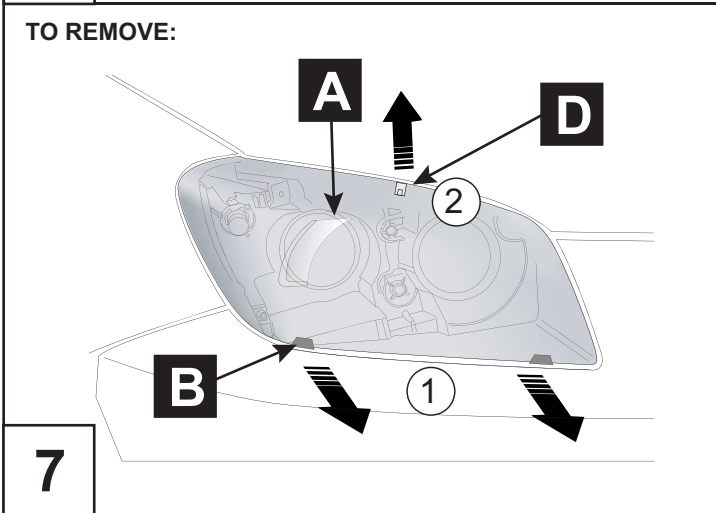

Weight: 0.5 kg

Installation time: 0.30h

Manual reference number: AIM 000 445 - 01

TC- DECALS

8

Vehicle code: *A3*R-AW***W

9

Vehicle code: *A3*L-AW***W