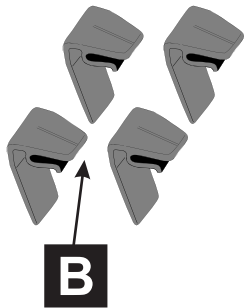

TOYOTA

RAV4

Headlamp Covers

Installation instructions

Vehicle code: *A3*L-AW***W

*A3*R-AW***W

Part number: PZ451-X0992-ZA

PZ451-X0993-ZA

Weight: 0.5 kg

Installation time: 0.30h

Manual reference number: AIM 000 445 - 01

TC- DECALS

8

Vehicle code: *A3*R-AW***W

9

Vehicle code: *A3*L-AW***W