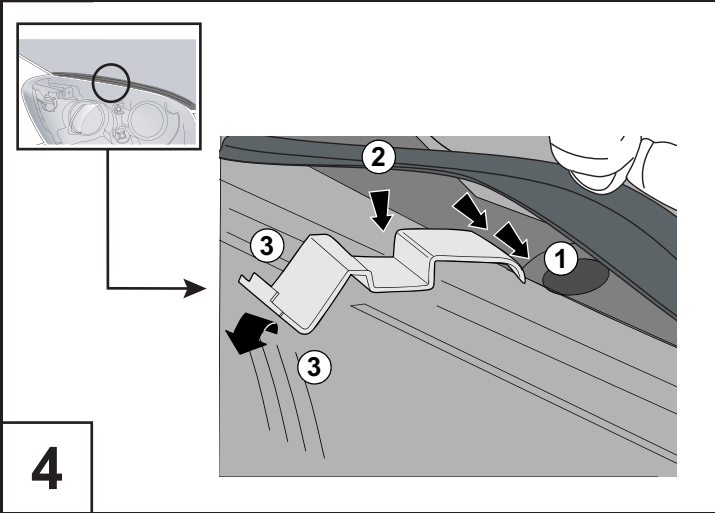

Weight: 0.5 kg

Installation time: 0.30h

Manual reference number: AIM 000 445 - 01

TC- DECALS

8

Vehicle code: *A3*R-AW***W

9

Vehicle code: *A3*L-AW***W