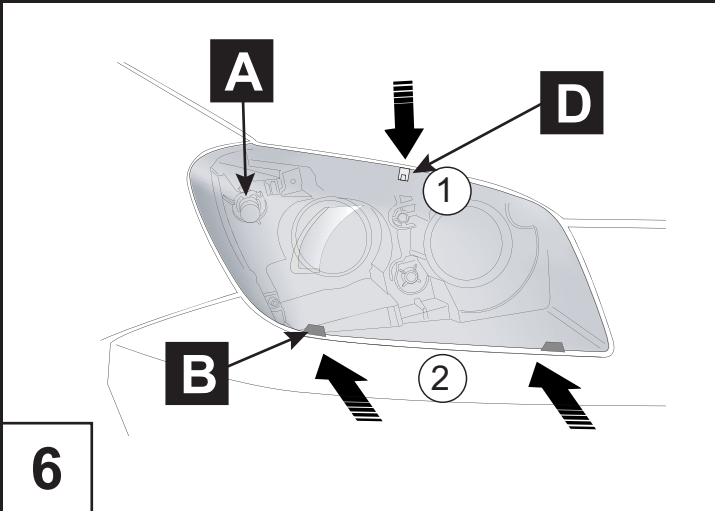

Weight: 0.5 kg

Installation time: 0.30h

Manual reference number: AIM 000 445 - 01

TC- DECALS

8

Vehicle code: *A3*R-AW***W

9

Vehicle code: *A3*L-AW***W