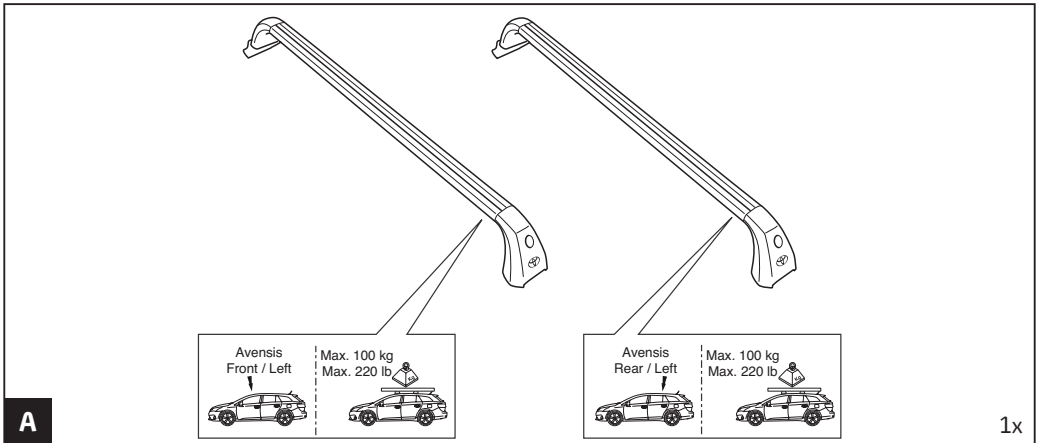

TOYOTA

ALWAYS A
BETTER WAY

Avensis Wagon

Roof Rack

Installation Instructions

Model year: 2008/11, 2015/05

Vehicle code: **T27**-AW***W

Part number: PZ403-T6611-GA

Manual reference number: AIM 001 166-2

Revision record

Rev. No.	Date	Page	Picture	Update	New	Deleted steps
1	23-08-10	5	F	X		
2	15-02-15	all	all	X	X	

40°C

18°C

CITY CRASH
Complies with ISO norm

ISO 11154-E

1