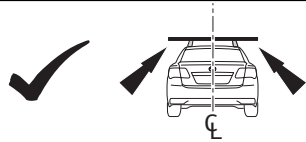

⚠ 120 km/h

⚠ <120 km/h