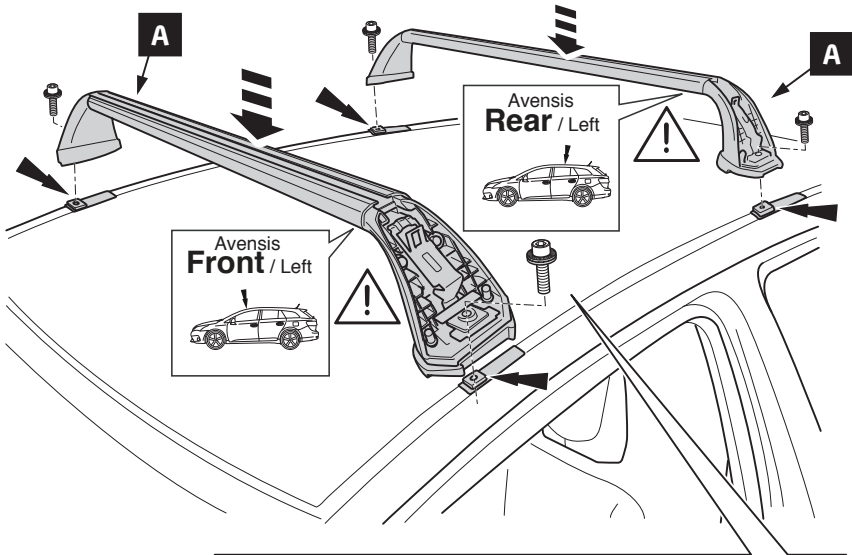

Manual reference number: AIM 001 166-2

Revision record

Rev. No.	Date	Page	Picture	Update	New	Deleted steps
1	23-08-10	5	F	X		
2	15-02-15	all	all	X	X	

40°C

18°C

CITY CRASH
Complies with ISO norm

ISO 11154-E

1