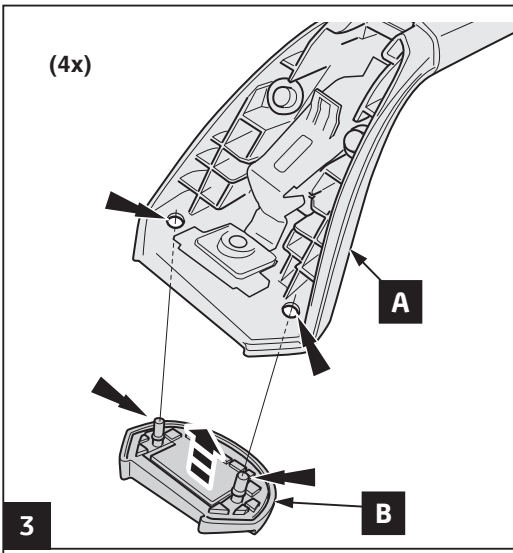

Manual reference number: AIM 001 166-2

Revision record

Rev. No.	Date	Page	Picture	Update	New	Deleted steps
1	23-08-10	5	F	X		
2	15-02-15	all	all	X	X	

40°C

18°C

CITY CRASH
Complies with ISO norm

ISO 11154-E

1