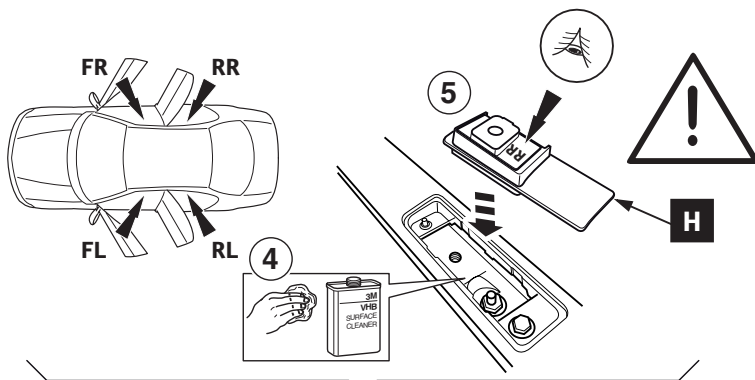

Manual reference number: AIM 001 166-2

Revision record

Rev. No.	Date	Page	Picture	Update	New	Deleted steps
1	23-08-10	5	F	X		
2	15-02-15	all	all	X	X	

40°C

18°C

CITY CRASH
Complies with ISO norm

ISO 11154-E

1