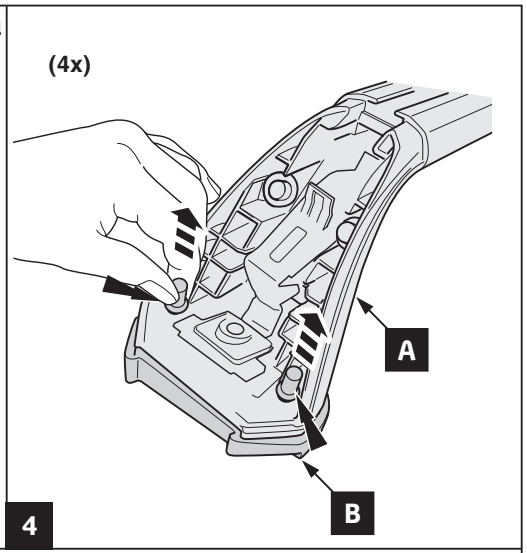

Manual reference number: AIM 001 166-2

Revision record

Rev. No.	Date	Page	Picture	Update	New	Deleted steps
1	23-08-10	5	F	X		
2	15-02-15	all	all	X	X	

40°C

18°C

CITY CRASH
Complies with ISO norm

ISO 11154-E

1