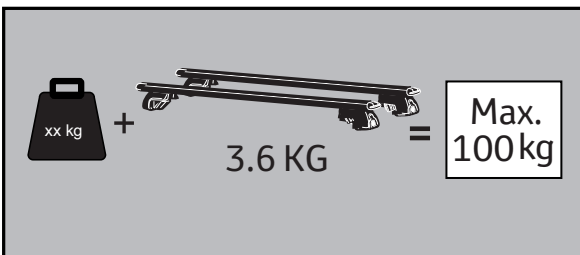

Manual reference number: AIM 001 166-2

Revision record

Rev. No.	Date	Page	Picture	Update	New	Deleted steps
1	23-08-10	5	F	X		
2	15-02-15	all	all	X	X	

40°C

18°C

CITY CRASH
Complies with ISO norm

ISO 11154-E

1