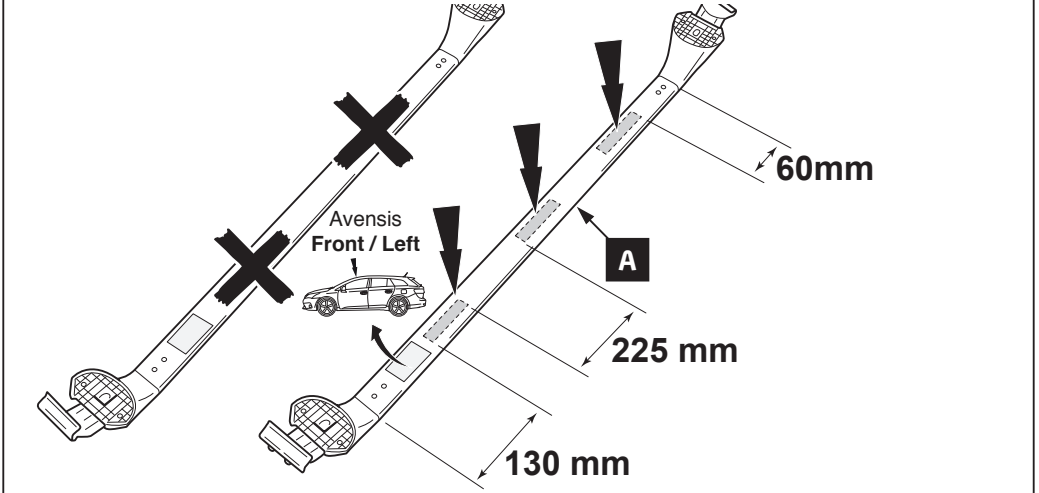

Manual reference number: AIM 001 166-2

Revision record

Rev. No.	Date	Page	Picture	Update	New	Deleted steps
1	23-08-10	5	F	X		
2	15-02-15	all	all	X	X	

40°C

18°C

CITY CRASH
Complies with ISO norm

ISO 11154-E

1