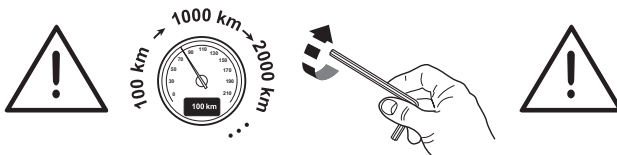

⚠ 120 km/h

⚠ <120 km/h