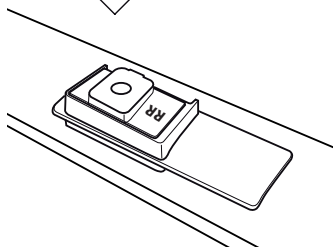

Manual reference number: AIM 001 166-2

Revision record

Rev. No.	Date	Page	Picture	Update	New	Deleted steps
1	23-08-10	5	F	X		
2	15-02-15	all	all	X	X	

40°C

18°C

CITY CRASH
Complies with ISO norm

ISO 11154-E

1