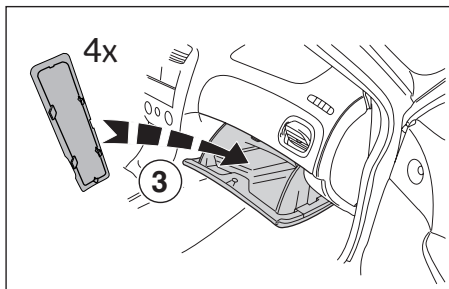

Manual reference number: AIM 001 166-2

Revision record

Rev. No.	Date	Page	Picture	Update	New	Deleted steps
1	23-08-10	5	F	X		
2	15-02-15	all	all	X	X	

40°C

18°C

CITY CRASH
Complies with ISO norm

ISO 11154-E

1