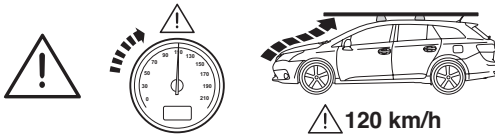

⚠ 120 km/h

⚠ <120 km/h