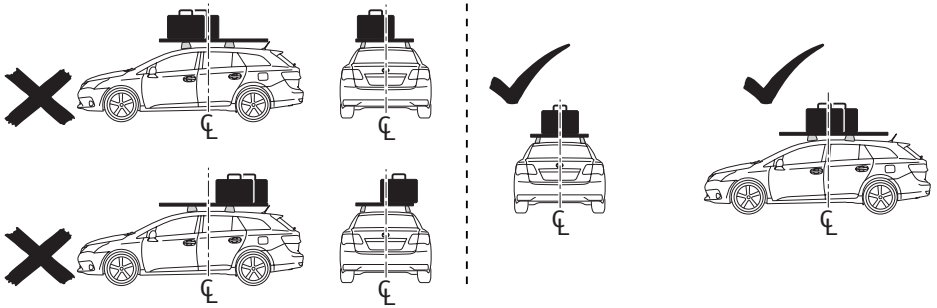

⚠ 120 km/h

⚠ <120 km/h