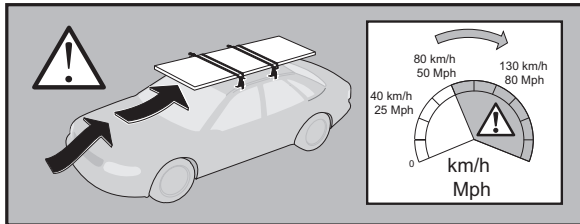

Manual reference number: AIM 001 166-2

Revision record

Rev. No.	Date	Page	Picture	Update	New	Deleted steps
1	23-08-10	5	F	X		
2	15-02-15	all	all	X	X	

40°C

18°C

CITY CRASH
Complies with ISO norm

ISO 11154-E

1