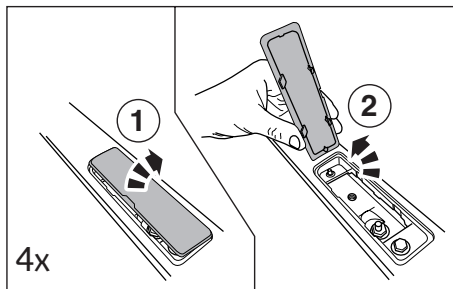

Manual reference number: AIM 001 166-2

Revision record

Rev. No.	Date	Page	Picture	Update	New	Deleted steps
1	23-08-10	5	F	X		
2	15-02-15	all	all	X	X	

40°C

18°C

CITY CRASH
Complies with ISO norm

ISO 11154-E

1