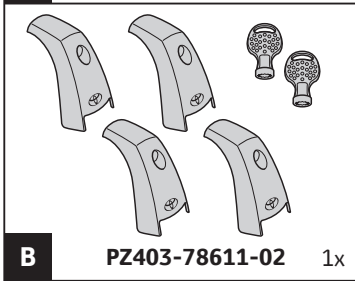

TOYOTA

ALWAYS A
BETTER WAY

Avensis Wagon

Roof Rack

Installation Instructions

Model year: 2008/11, 2015/05

Vehicle code: **T27**-AW***W

Part number: PZ403-T6611-GA

Manual reference number: AIM 001 166-2

Revision record

Rev. No.	Date	Page	Picture	Update	New	Deleted steps
1	23-08-10	5	F	X		
2	15-02-15	all	all	X	X	

40°C

18°C

CITY CRASH
Complies with ISO norm

ISO 11154-E

1