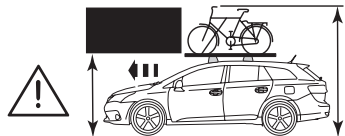

⚠ 120 km/h

⚠ <120 km/h