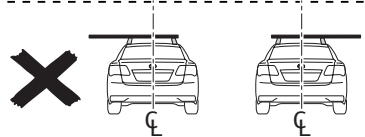

⚠ 120 km/h

⚠ <120 km/h