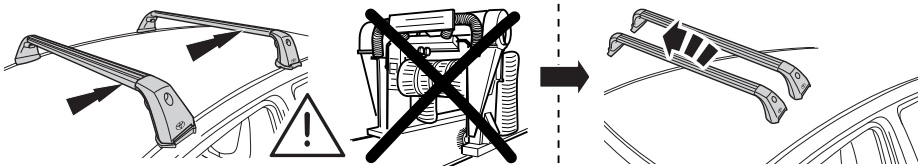

⚠ 120 km/h

⚠ <120 km/h