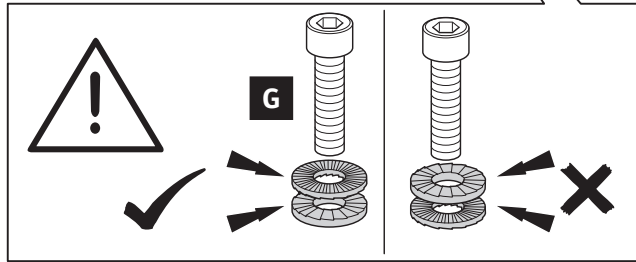

Manual reference number: AIM 001 166-2

Revision record

Rev. No.	Date	Page	Picture	Update	New	Deleted steps
1	23-08-10	5	F	X		
2	15-02-15	all	all	X	X	

40°C

18°C

CITY CRASH
Complies with ISO norm

ISO 11154-E

1