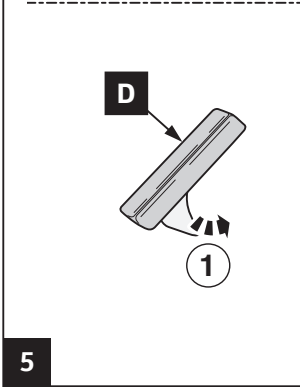

Manual reference number: AIM 001 166-2

Revision record

Rev. No.	Date	Page	Picture	Update	New	Deleted steps
1	23-08-10	5	F	X		
2	15-02-15	all	all	X	X	

40°C

18°C

CITY CRASH
Complies with ISO norm

ISO 11154-E

1