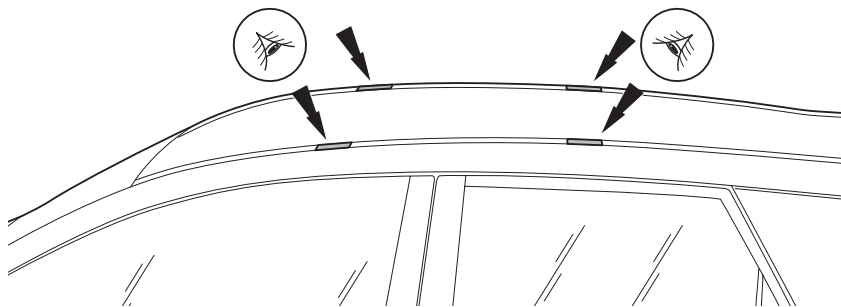

Manual reference number: AIM 001 166-2

Revision record

Rev. No.	Date	Page	Picture	Update	New	Deleted steps
1	23-08-10	5	F	X		
2	15-02-15	all	all	X	X	

40°C

18°C

CITY CRASH
Complies with ISO norm

ISO 11154-E

1