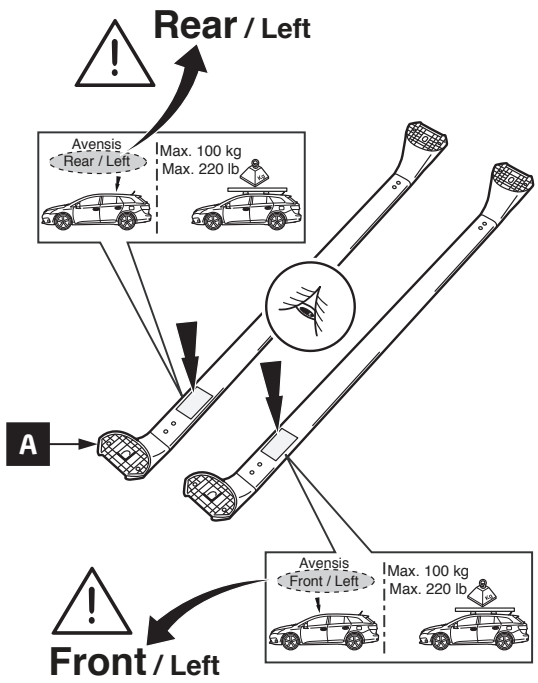

Manual reference number: AIM 001 166-2

Revision record

Rev. No.	Date	Page	Picture	Update	New	Deleted steps
1	23-08-10	5	F	X		
2	15-02-15	all	all	X	X	

40°C

18°C

CITY CRASH
Complies with ISO norm

ISO 11154-E

1