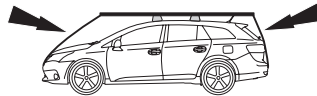

⚠ 120 km/h

⚠ <120 km/h