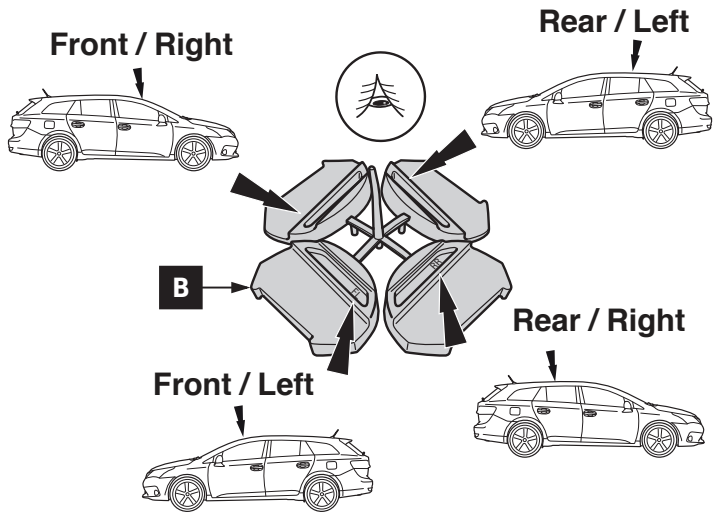

Manual reference number: AIM 001 166-2

Revision record

Rev. No.	Date	Page	Picture	Update	New	Deleted steps
1	23-08-10	5	F	X		
2	15-02-15	all	all	X	X	

40°C

18°C

CITY CRASH
Complies with ISO norm

ISO 11154-E

1