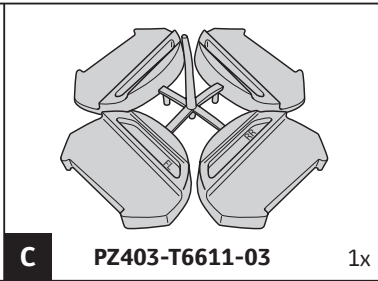

Manual reference number: AIM 001 166-2

Revision record

Rev. No.	Date	Page	Picture	Update	New	Deleted steps
1	23-08-10	5	F	X		
2	15-02-15	all	all	X	X	

40°C

18°C

CITY CRASH
Complies with ISO norm

ISO 11154-E

1