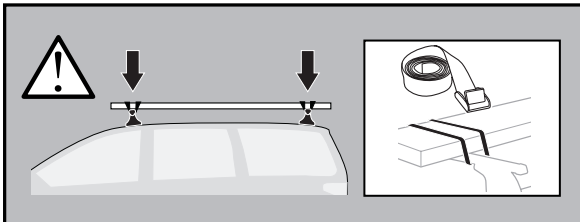

Manual reference number: AIM 001 166-2

Revision record

Rev. No.	Date	Page	Picture	Update	New	Deleted steps
1	23-08-10	5	F	X		
2	15-02-15	all	all	X	X	

40°C

18°C

CITY CRASH
Complies with ISO norm

ISO 11154-E

1