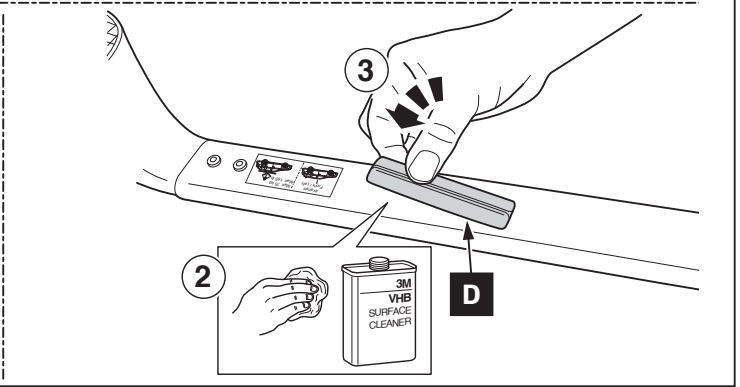

Manual reference number: AIM 001 166-2

Revision record

Rev. No.	Date	Page	Picture	Update	New	Deleted steps
1	23-08-10	5	F	X		
2	15-02-15	all	all	X	X	

40°C

18°C

CITY CRASH
Complies with ISO norm

ISO 11154-E

1