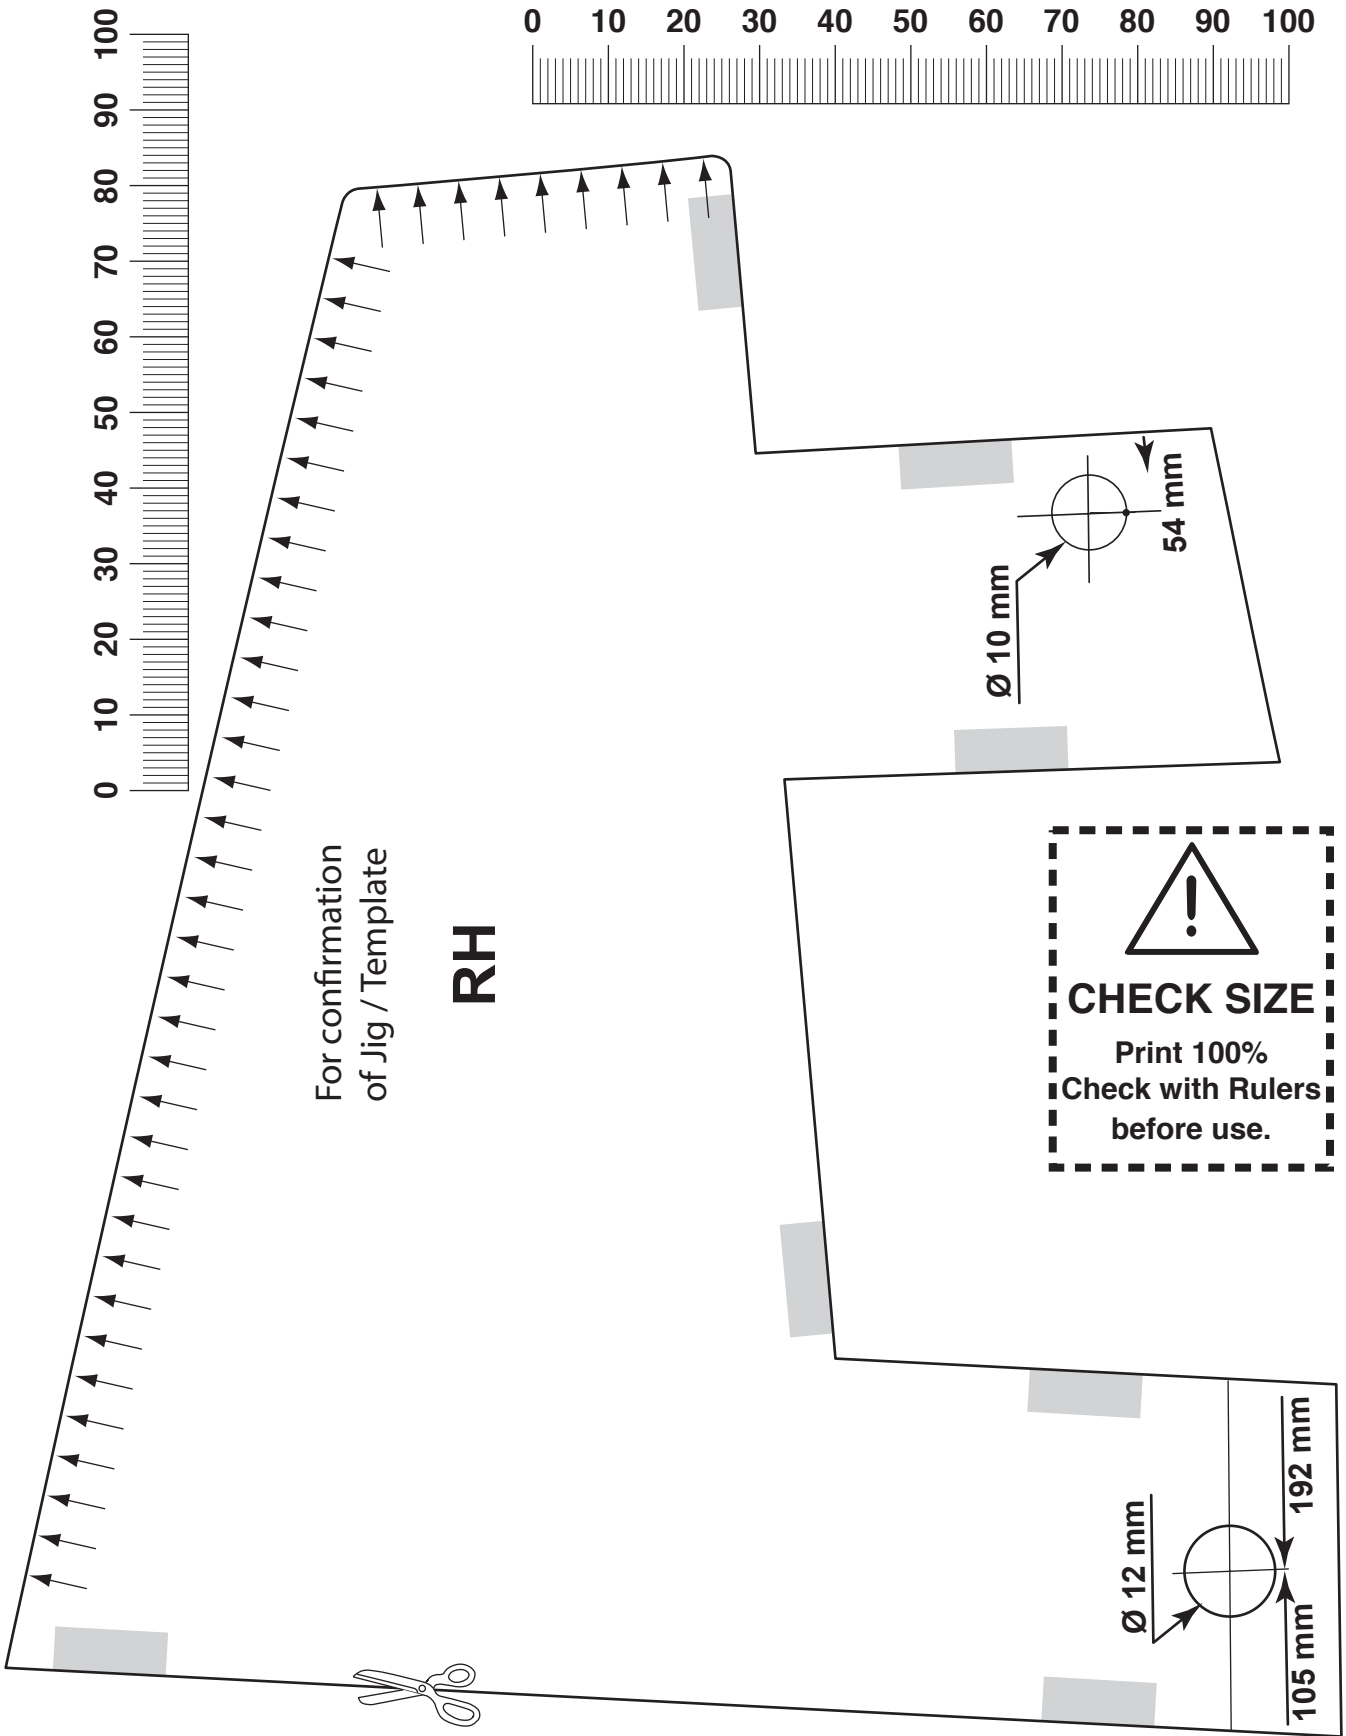

	6x  Ø 3 mm	5mm  	90° 
---	---	---	---

11

1

4x

5mm

90°

Ø 6 mm
Ø 10 mm

2

2x

5mm

90°

Ø 6 mm
Ø 12 mm

3

6x

4

5

18

INFO

TOYOTA

CHECK SIZE
Print 100%
Check with Rulers
before use.

TOYOTA

TOYOTA

TOYOTA

TOYOTA