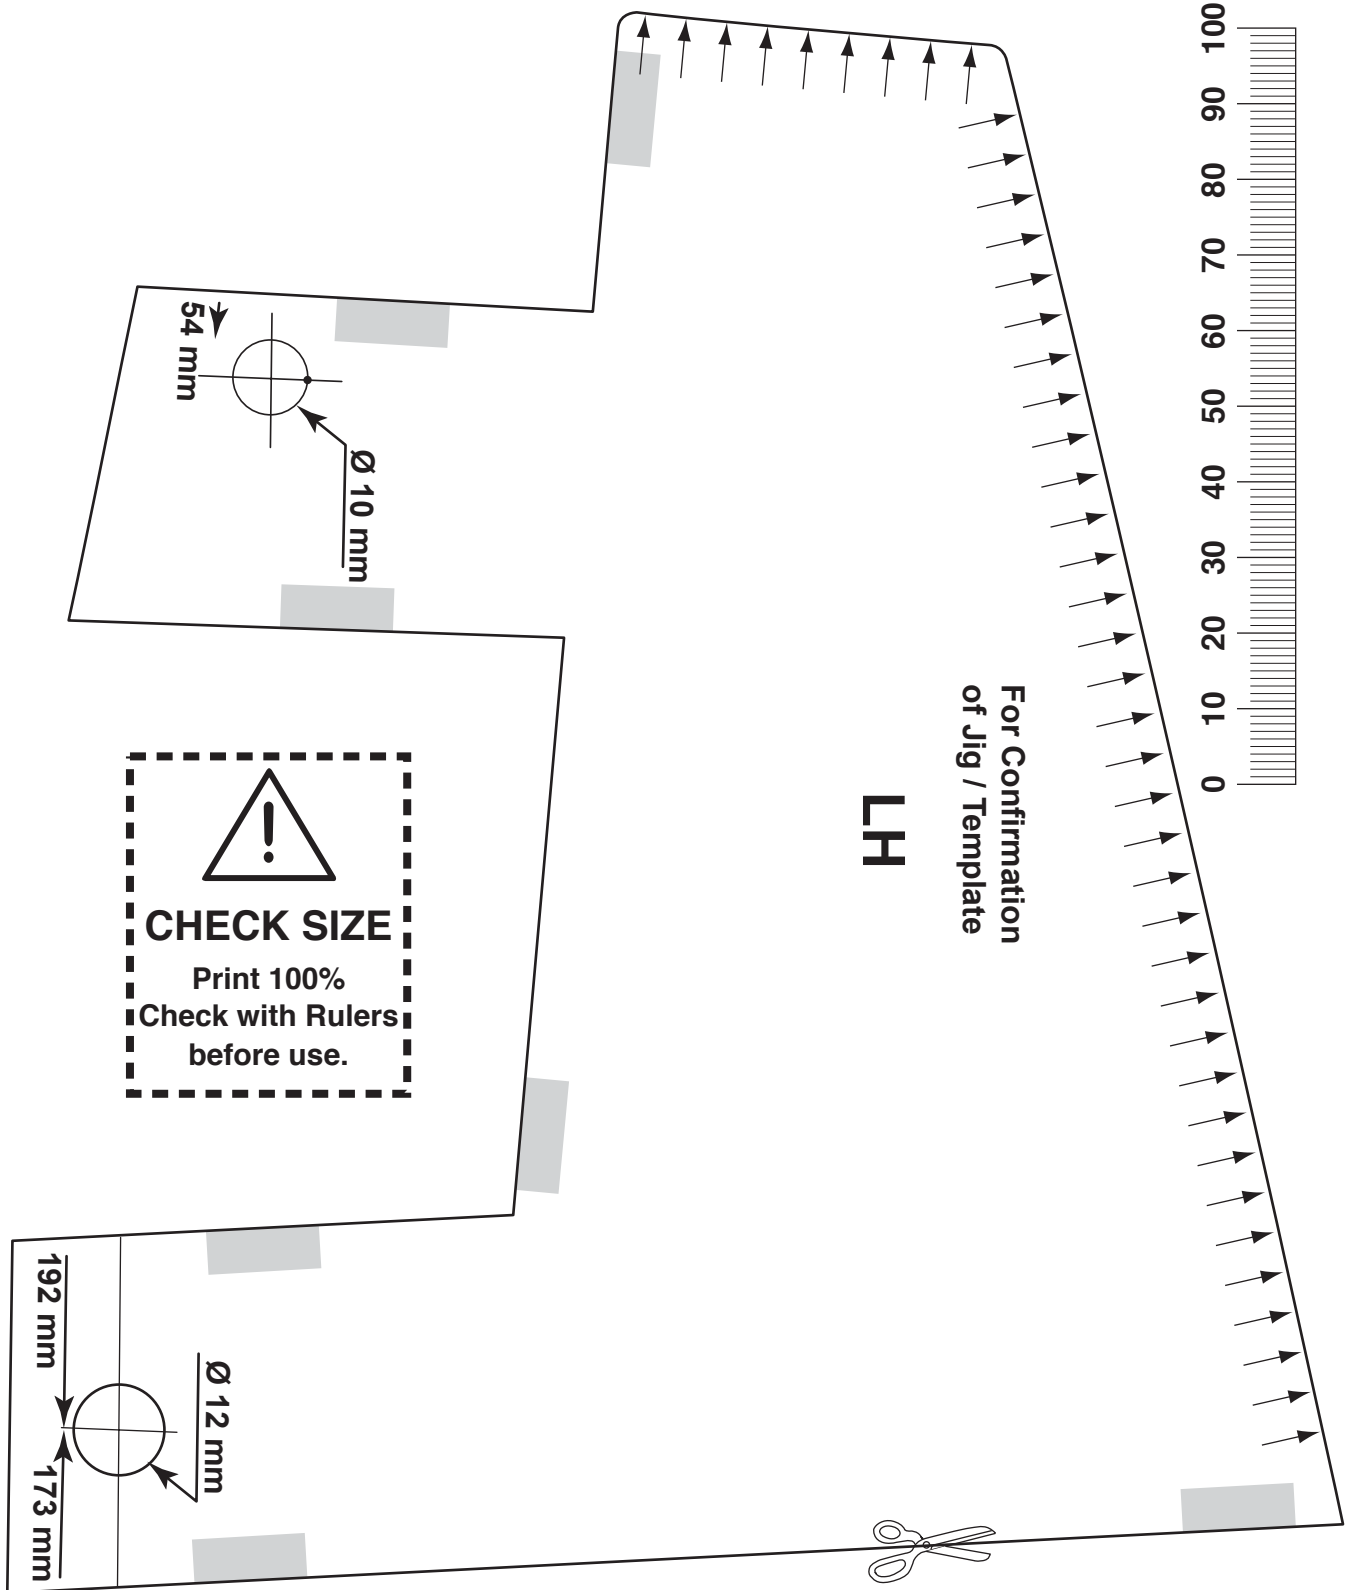

	6x  Ø 3 mm	5mm  	90° 
---	---	---	---

11

1

4x

5mm

90°

Ø 6 mm
Ø 10 mm

2

2x

5mm

90°

Ø 6 mm
Ø 12 mm

3

6x

4

5

18

INFO

TOYOTA

CHECK SIZE
Print 100%
Check with Rulers
before use.

TOYOTA

TOYOTA

TOYOTA

TOYOTA