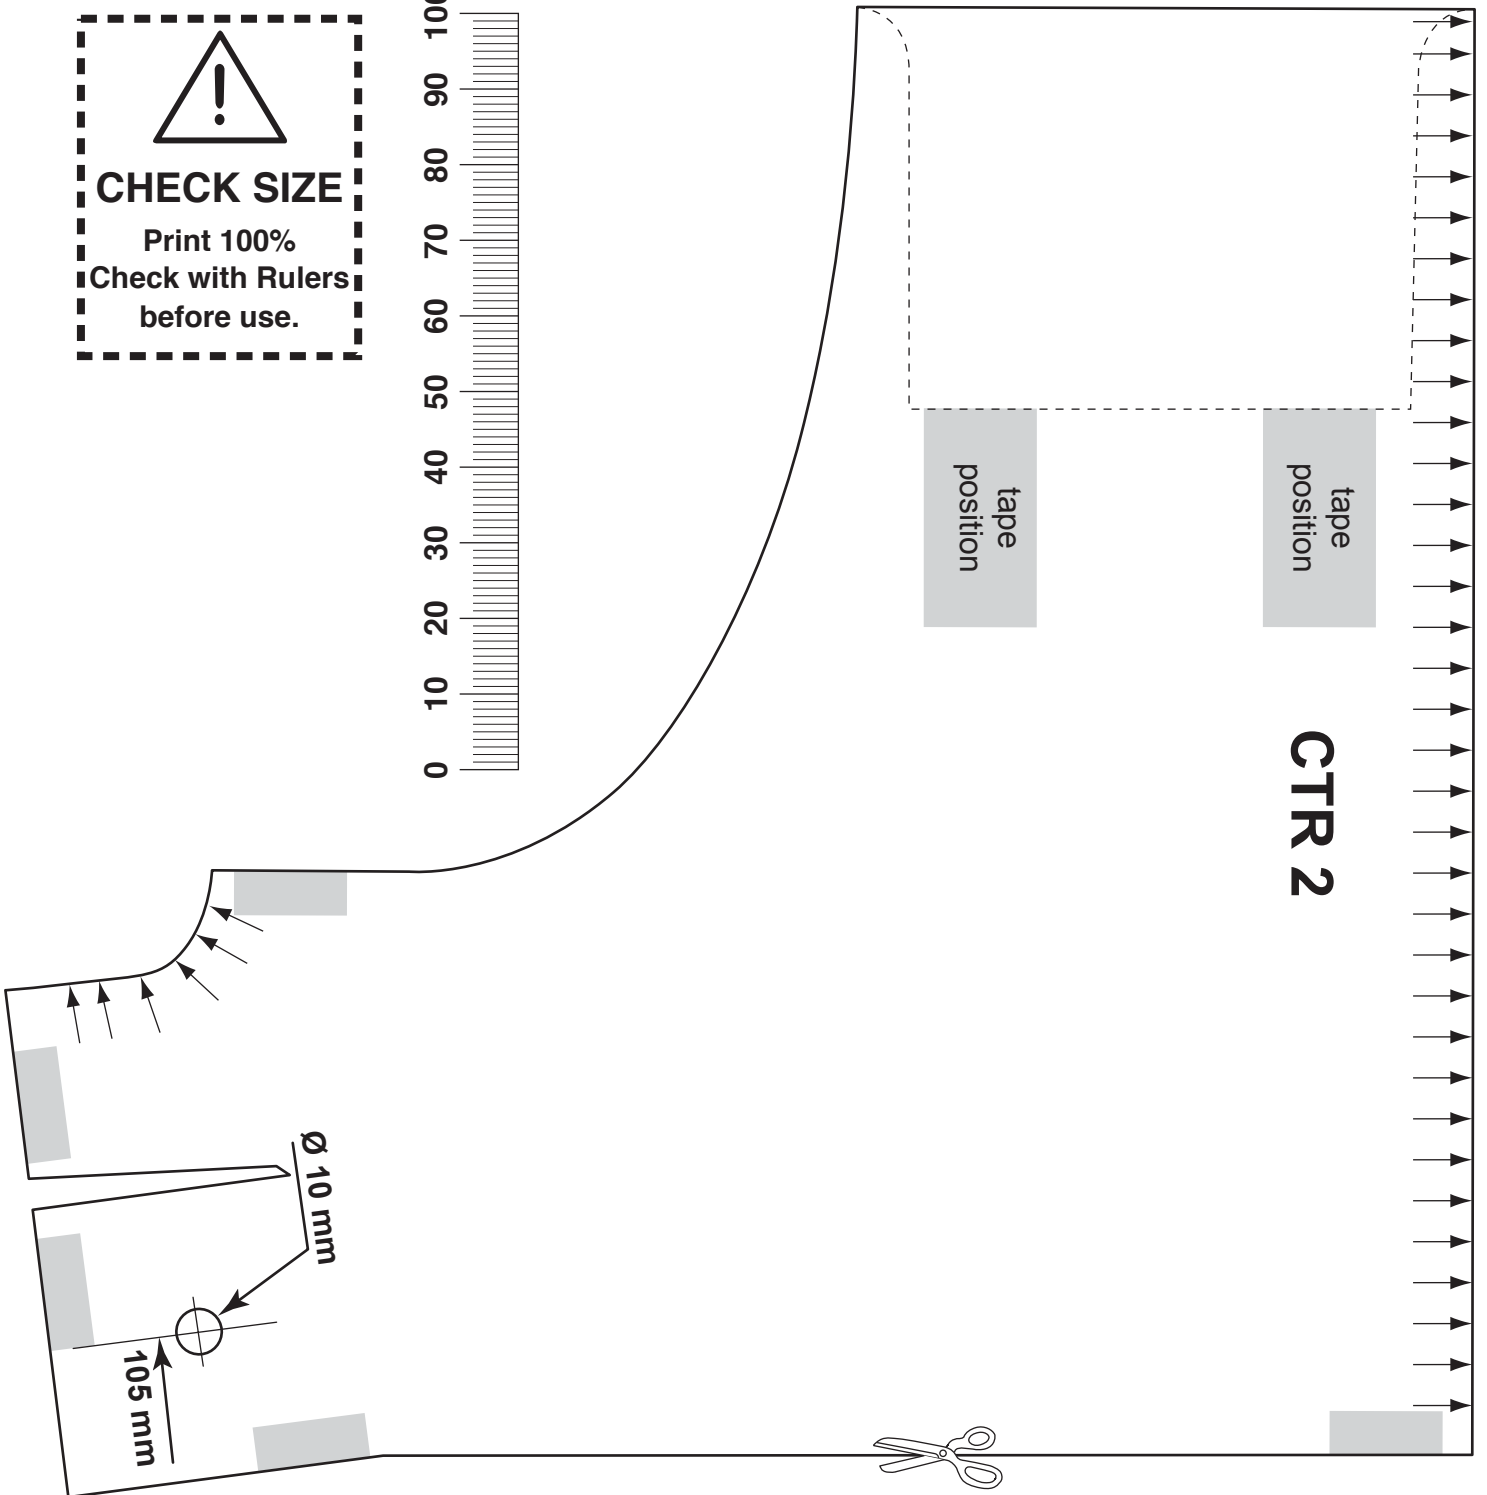

	6x  Ø 3 mm	5mm  	90° 
---	---	---	---

11

1

4x

5mm

90°

Ø 6 mm
Ø 10 mm

2

2x

5mm

90°

Ø 6 mm
Ø 12 mm

3

6x

4

5

18

INFO

TOYOTA

CHECK SIZE
Print 100%
Check with Rulers
before use.

TOYOTA

TOYOTA

TOYOTA

TOYOTA