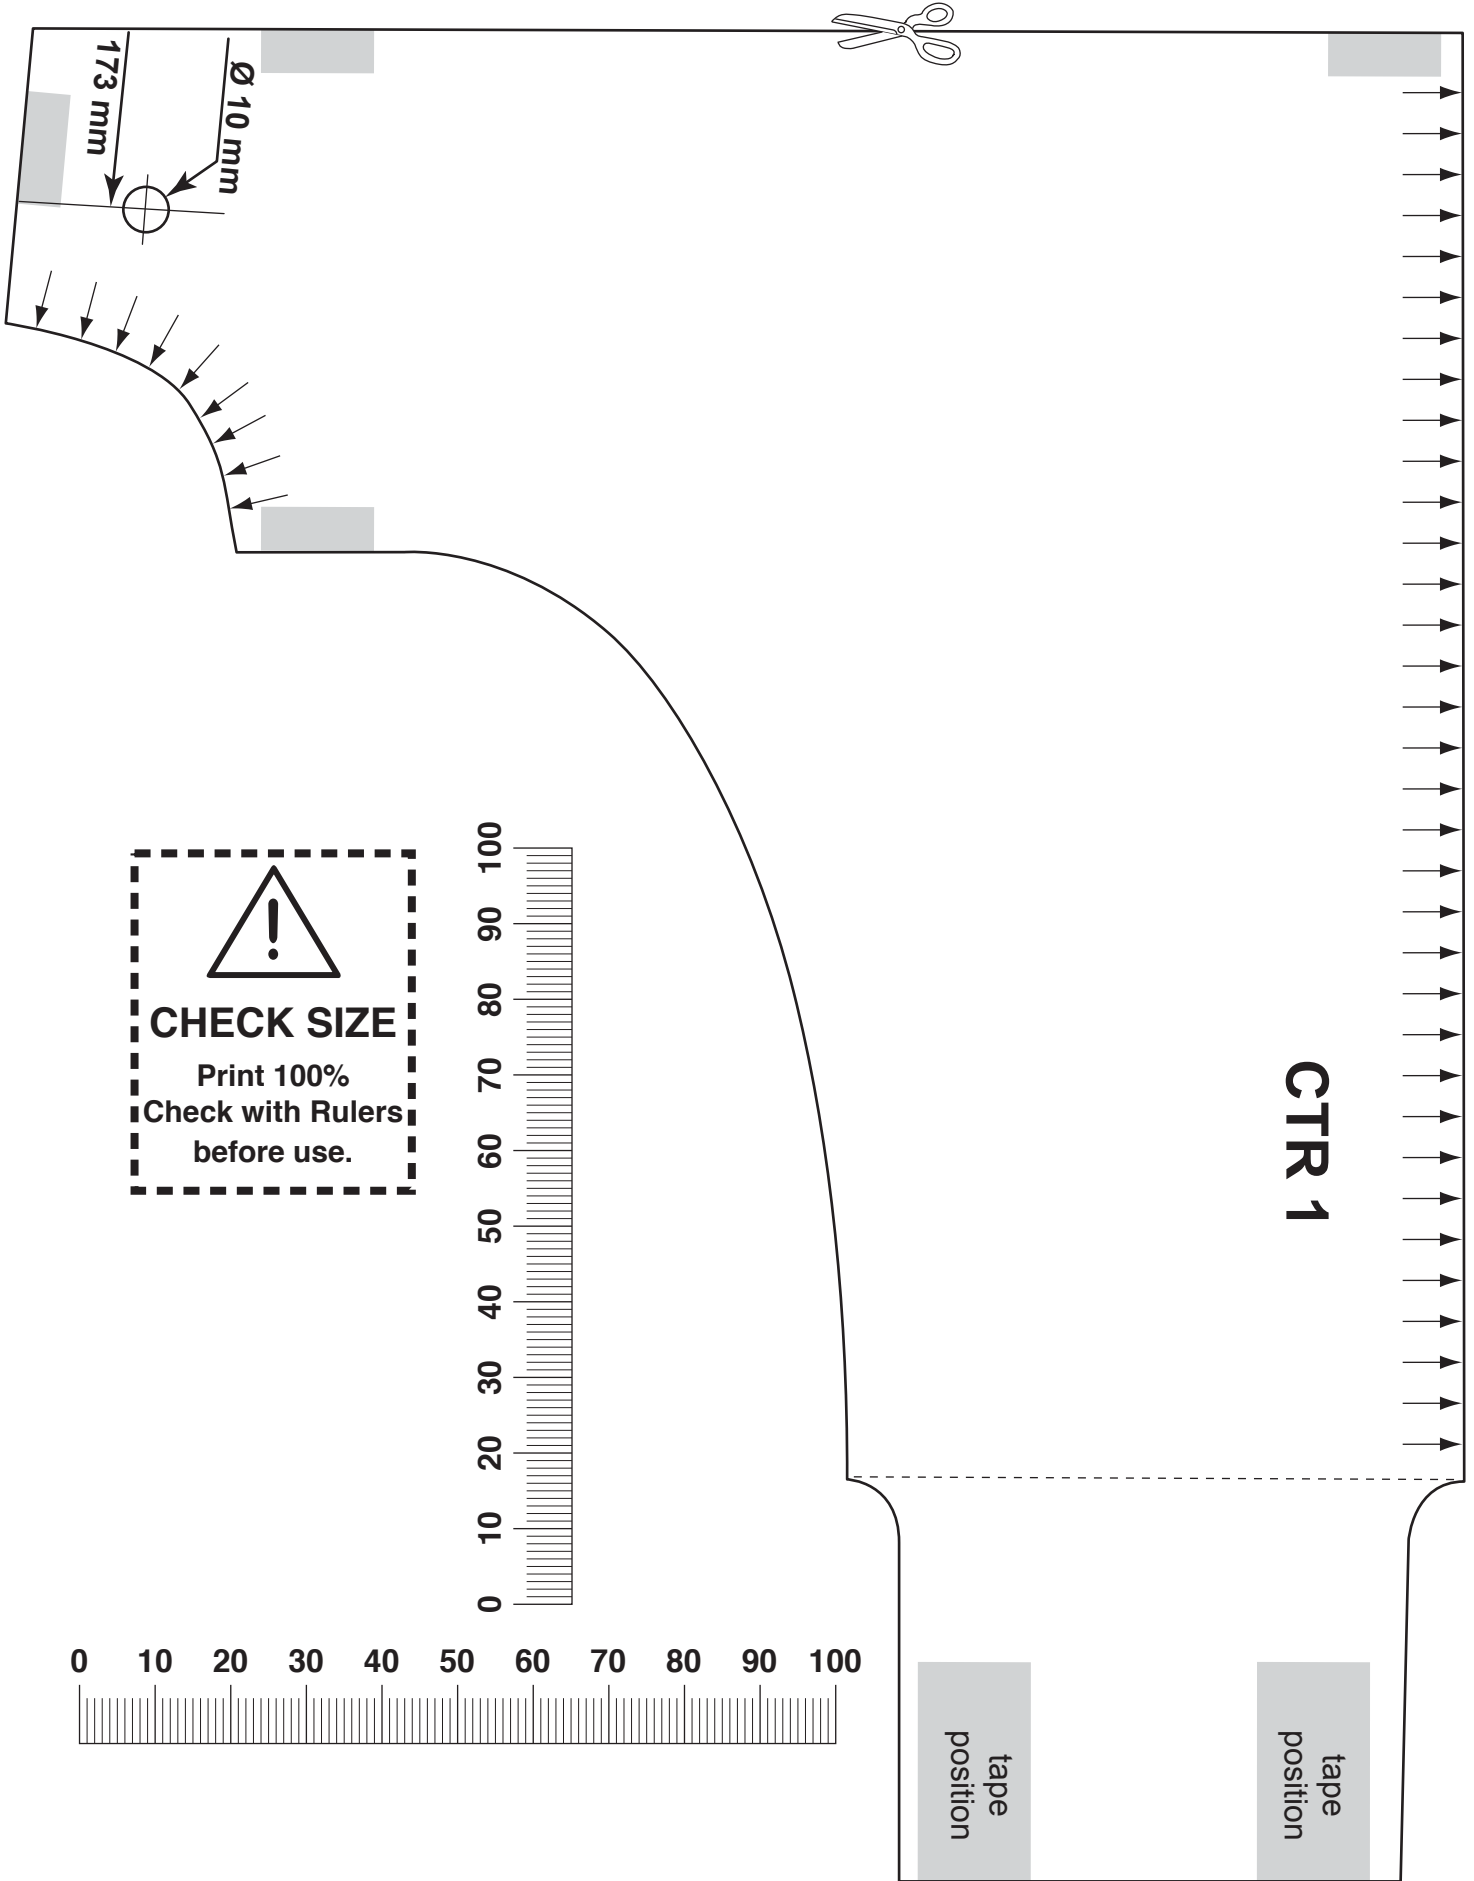

	6x  Ø 3 mm	5mm  	90° 
---	---	---	---

11

1

4x

5mm

90°

Ø 6 mm
Ø 10 mm

2

2x

5mm

90°

Ø 6 mm
Ø 12 mm

3

6x

4

5

18

INFO

TOYOTA

CHECK SIZE
Print 100%
Check with Rulers
before use.

TOYOTA

TOYOTA

TOYOTA

TOYOTA