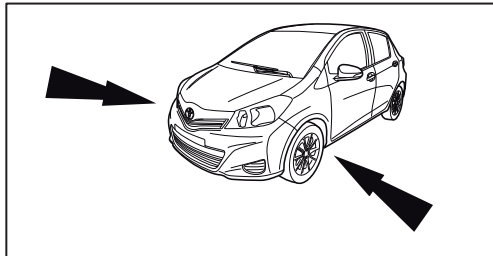

Revision Record

Rev. No.	Date	Page	Picture	Update	New	Deleted steps
1	04.04.14	1		X		
1	04.04.14	4			X	
2	19.01.17	1		X		
2	19.01.17	2		X		
2	19.01.17	3		X		
2	19.01.17	4		X		

PZ416-B9966-00

A

LHS

1x

RHS

1x

B

4x

10 mm