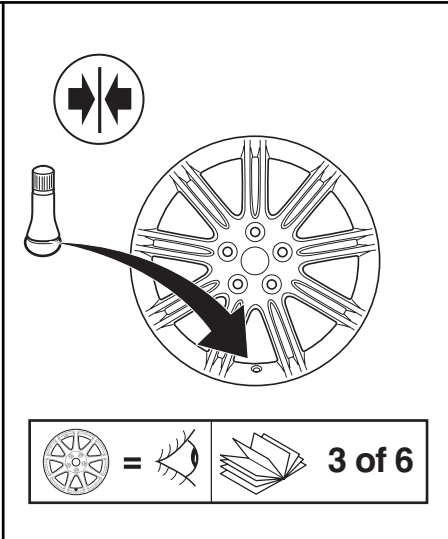

Pitlane

Alloy Wheels

Installation instructions

Installation time: 0.5 hrs 1st wheel and 0.3 hrs for each remaining wheel

Manual reference number: AIM 000 687-4

Revision Record

Rev.No	Date	Page	Picture	Update	New	Deleted Steps
1	17-05-06	3	-- / --	X		
2	23-10-06	3+6	13	X		
3	15-01-07	3+6	13	X		
4	25-02-08	3	-- / --	-- / --	Partnumber	

1

2

3

4

5

6

7

8