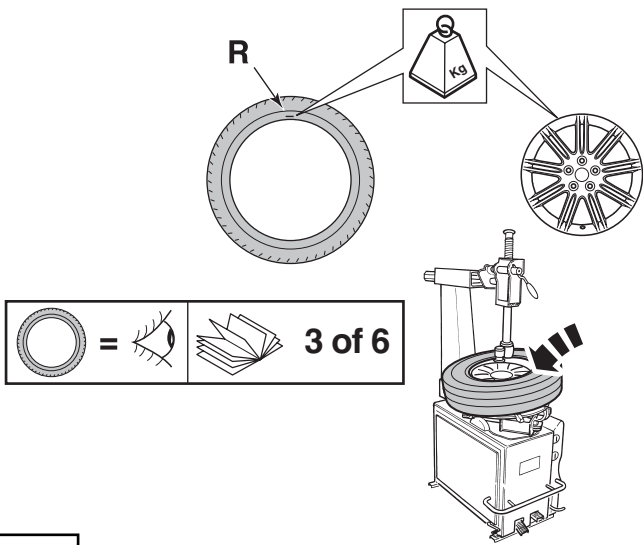

Pitlane

Alloy Wheels

Installation instructions

Installation time: 0.5 hrs 1st wheel and 0.3 hrs for each remaining wheel

Manual reference number: AIM 000 687-4

Revision Record

Rev.No	Date	Page	Picture	Update	New	Deleted Steps
1	17-05-06	3	-- / --	X		
2	23-10-06	3+6	13	X		
3	15-01-07	3+6	13	X		
4	25-02-08	3	-- / --	-- / --	Partnumber	

1

2

3

4

5

6

7

8