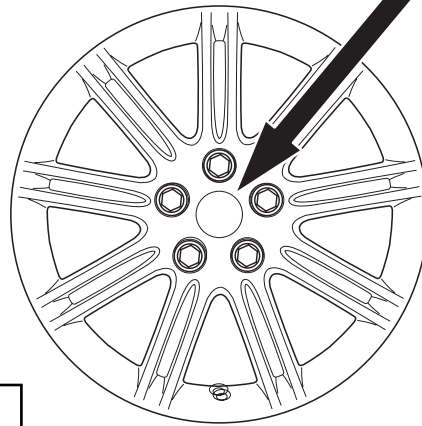

12

P_{max} = User Manual

= 3 of 6