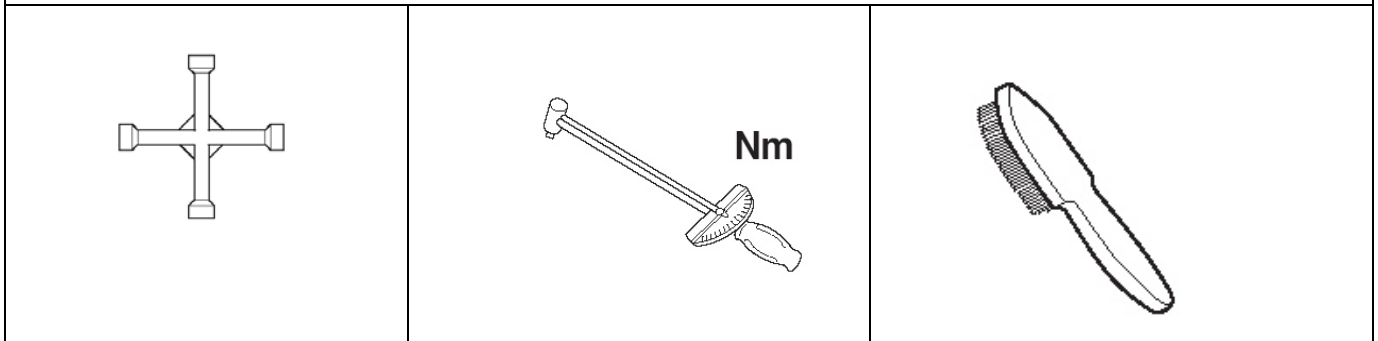

Pitlane

Alloy Wheels

Installation instructions

Installation time: 0.5 hrs 1st wheel and 0.3 hrs for each remaining wheel

Manual reference number: AIM 000 687-4

Revision Record

Rev.No	Date	Page	Picture	Update	New	Deleted Steps
1	17-05-06	3	-- / --	X		
2	23-10-06	3+6	13	X		
3	15-01-07	3+6	13	X		
4	25-02-08	3	-- / --	-- / --	Partnumber	

PARTNUMBER							
	Size	PCD (mm)	Offset				
PZ439-B0675-ZC	16" x 7 J	4 x 100	45mm	9,1	PZ406-09670-01 4 x	PZ439-B0673-1C (1x)	YARIS ***90*-A*M*KW ***90*-C***KW
PZ439-X0678-ZC	16" x 7 J	5 x 114,3	45mm	9,1	"	"	RAV4 **A3**,-AW***W
							AVENSIS ADT251*-A*F**W Auris / Corolla **E15**,-A****W
PZ439-T0679-ZC	16" x 7 J	5 x 100	45mm	9,1	"	"	AVENSIS *ZT25**,-A****W ADT250*-A*F**W
PZ439-E0670-ZC	17" x 7J	5 x 114,3	45mm	10,5	"	"	RAV4 **A3**,-AW***W
							Auris / Corolla **E15**,-A****W
PZ439-X0679-ZC PZ439-X0679-ZE	18" x 7,5J	5 x 114,3	45mm	11	"	"	AVENSIS ADT251*-A*F**W
							RAV4 ALA30*-AWFGXW Auris ADE157*-D*FNXW
PZ439-T067A-ZC	18" x 7,5J	5 x 100	45mm	11	"	"	AVENSIS *ZT25**,-A****W ADT250*-A*F**W