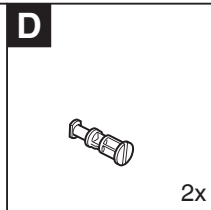

Revision record

Rev. No.	Date	Page	Steps	Remarks
⚠	20.05.2020	1		Vehicle name, Vehicle code & Model year updated