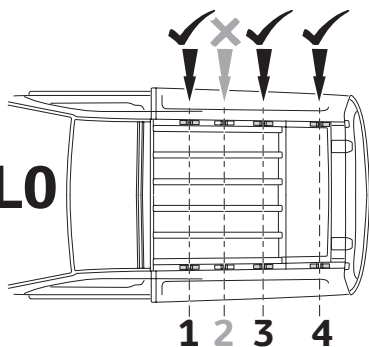

Manual reference number: AIM 003 975-1

Revision record

Rev. No.	Date	Page	Steps	Remarks
⚠	20.05.2020	1		Vehicle name, Vehicle code & Model year updated

INFO

L0

L0

L1

L1