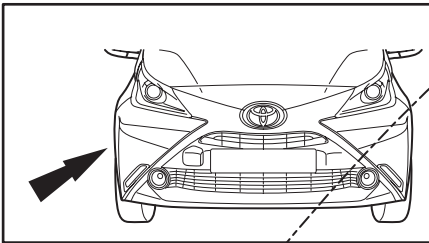

A2

**FRONT LH
OUTER SIDE**

Aygo
Model year: 2014/05
Vehicle code: **B40*-A***KW
Part number: PZ49U-90520-00

CHECK SIZE
Print 100%
Check with rulers
before use.