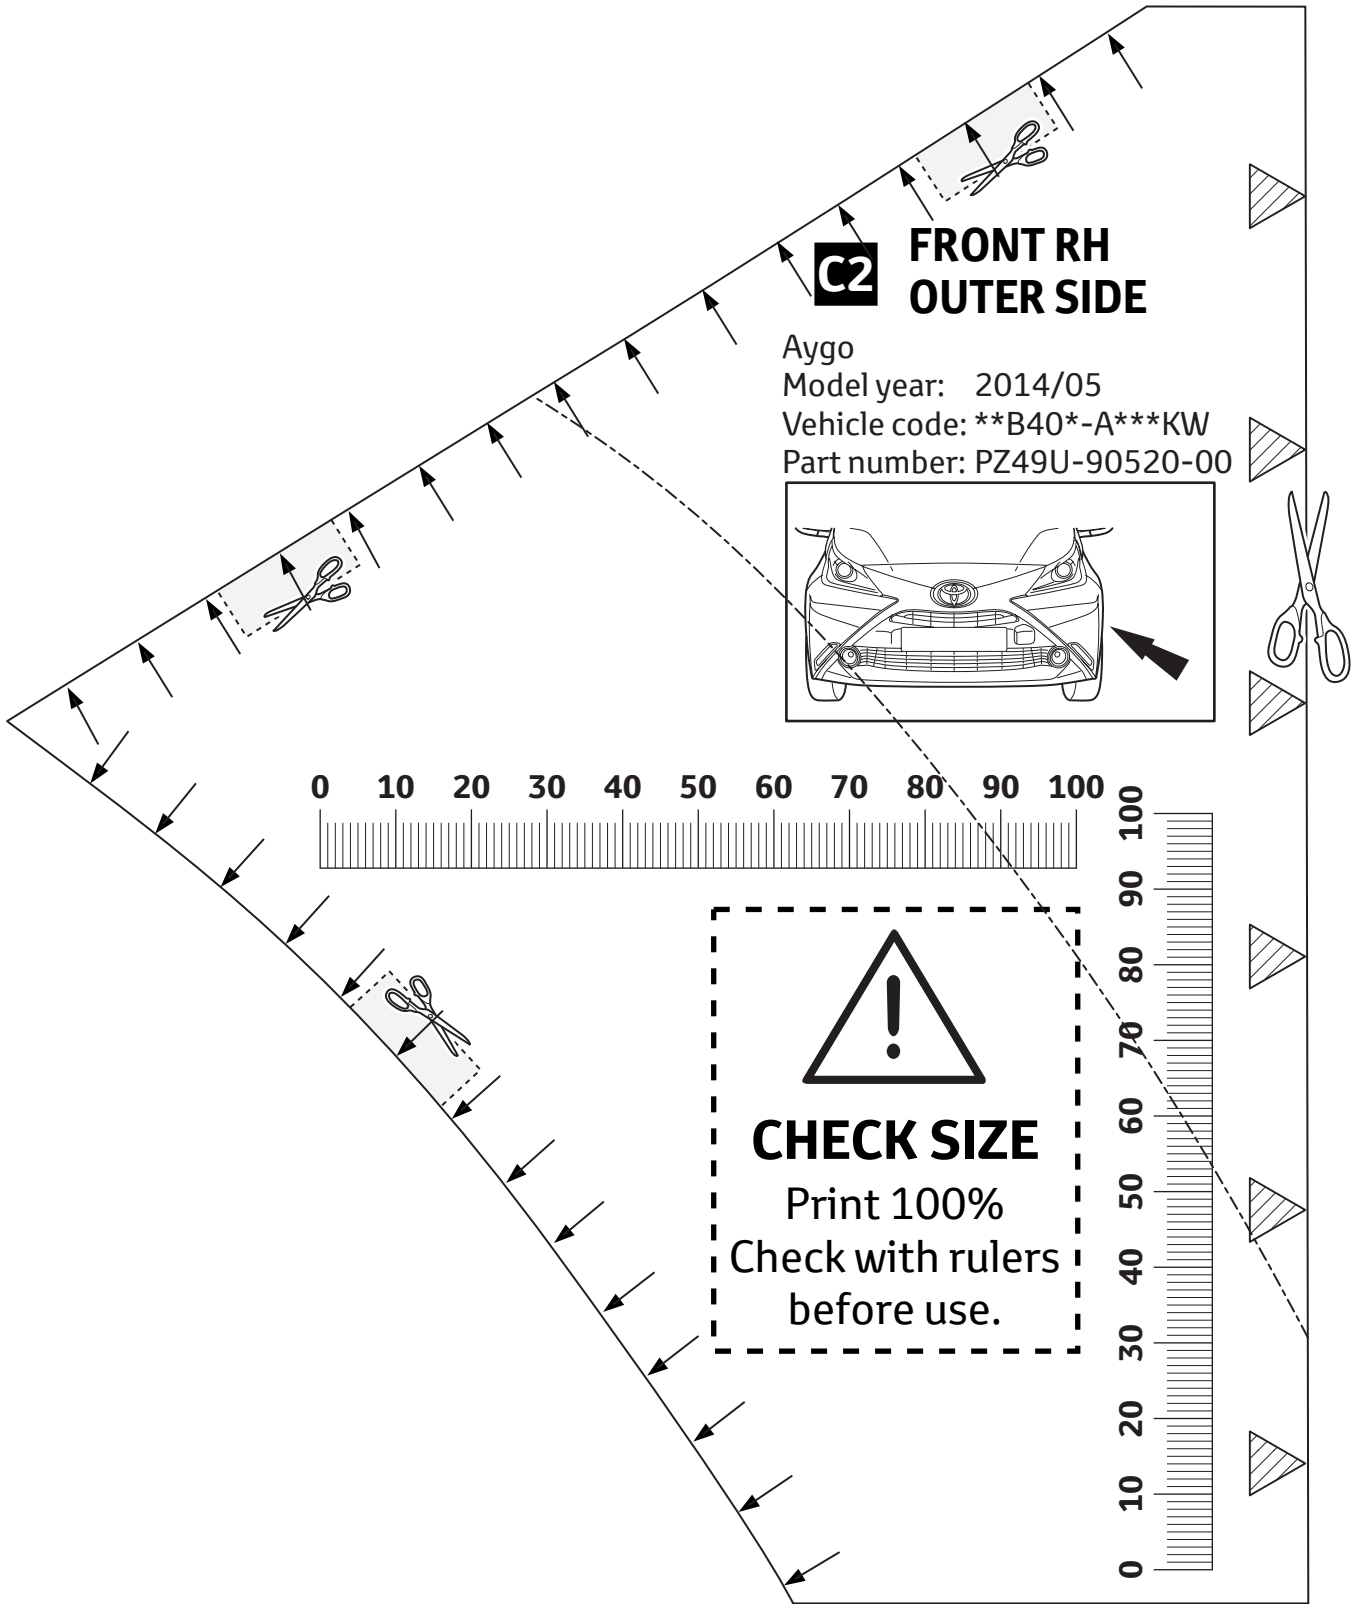

18

**A1 FRONT LH OUTER SIDE**

Aygo  
 Model year: 2014/05  
 Vehicle code: \*\*B40\*-A\*\*\*KW  
 Part number: PZ49U-90520-00

**! CHECK SIZE**  
 Print 100%  
 Check with rulers before use.

**TOYOTA**

**A2**

**FRONT LH  
OUTER SIDE**

Aygo  
Model year: 2014/05  
Vehicle code: \*\*B40\*-A\*\*\*KW  
Part number: PZ49U-90520-00

**CHECK SIZE**  
Print 100%  
Check with rulers  
before use.

**TOYOTA**

**TOYOTA**

**C1**