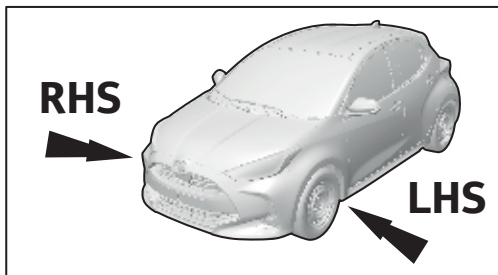

Revision record

Rev. No.	Date	Page	Step	Remarks

PW389-0D000

A

LHS

x1