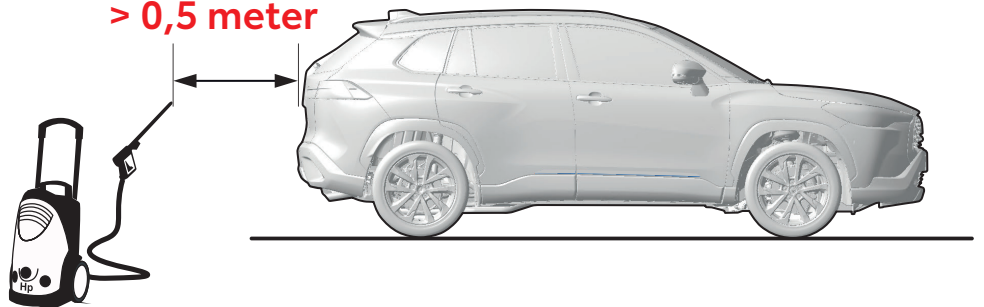

GENERAL

Info

Max. 90km/h

> 0,5 meter

CHECK SHEET

Page 1 of 2

Model/Year **Corolla Cross**
As from 2022/08

Rear bumper
protection plate