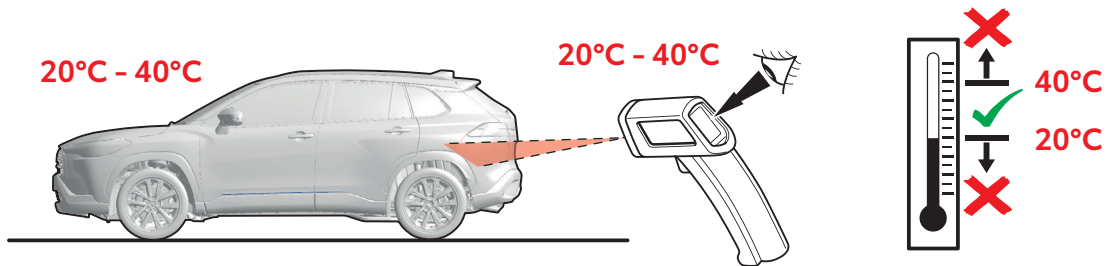

GENERAL

GENERAL

INSTALLATION INSTRUCTIONS

1

2