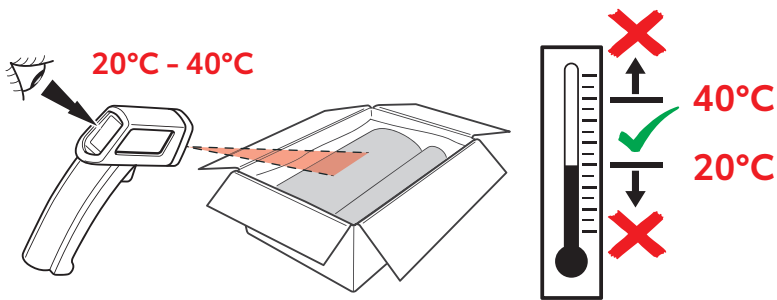

GENERAL

GENERAL

INSTALLATION INSTRUCTIONS

1

2