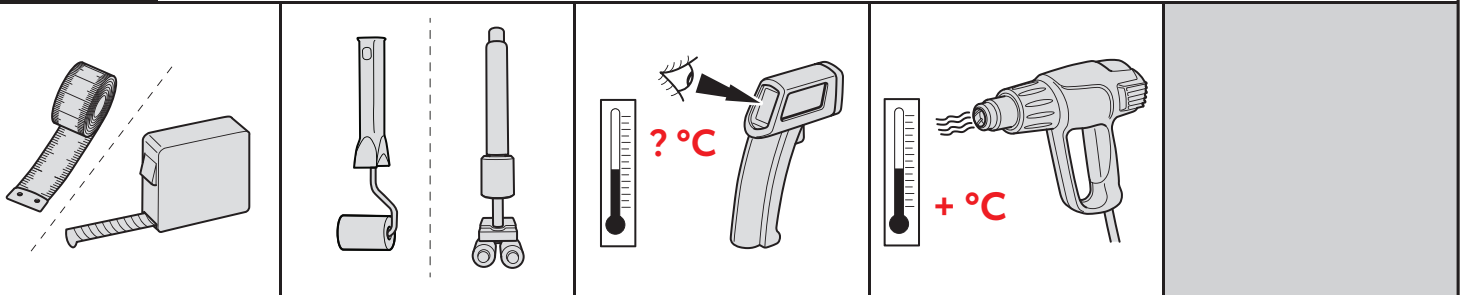

A

1x

TOOLS

CONSUMABLES

PERSONAL PROTECTION EQUIPMENT