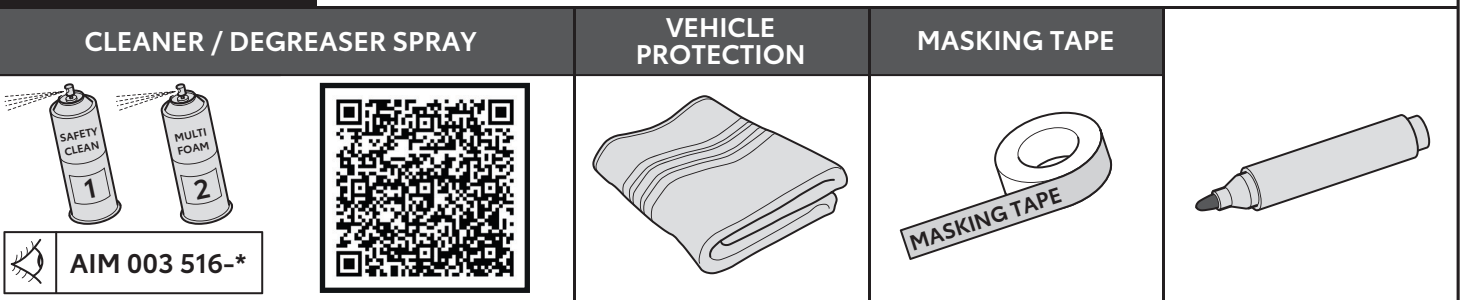

CONSUMABLES