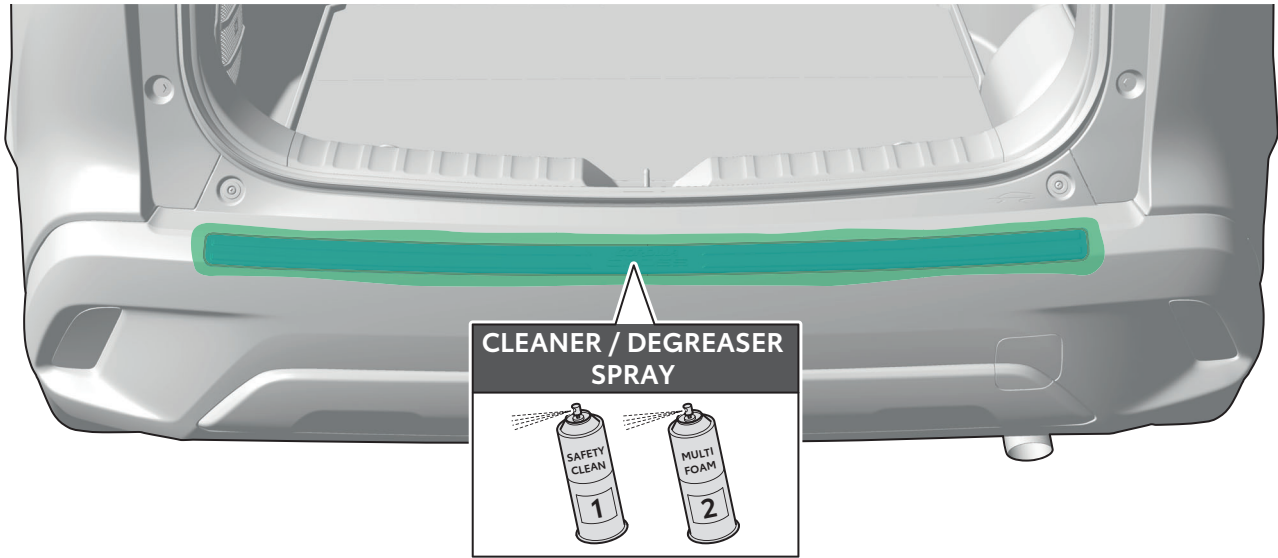

13

GENERAL

Info