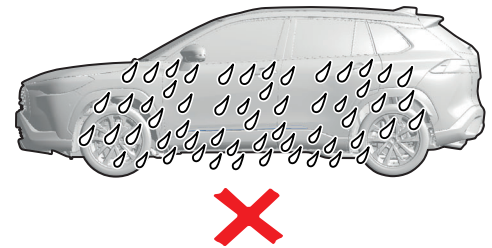

GENERAL

GENERAL

INSTALLATION INSTRUCTIONS

1

2