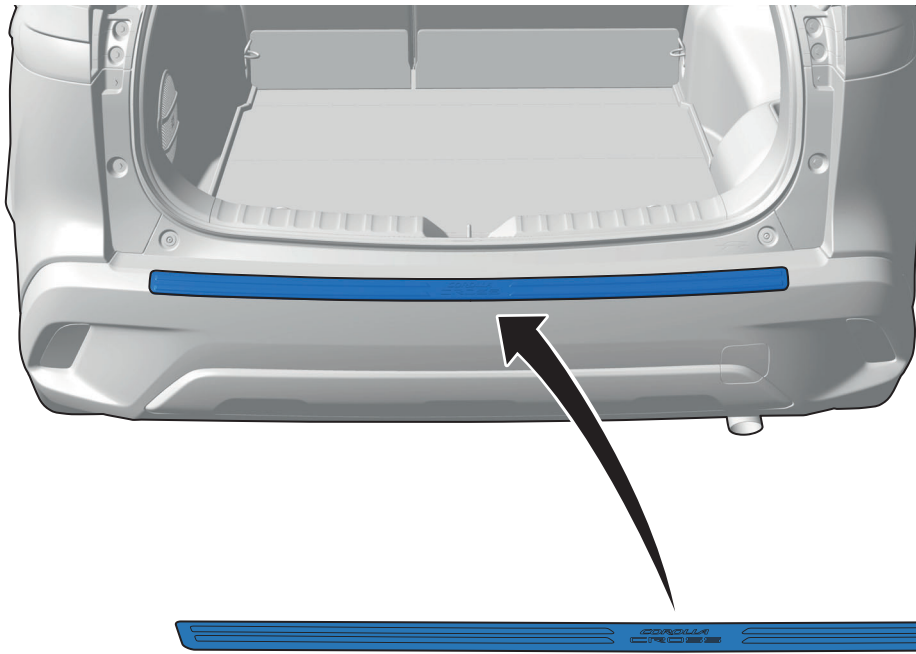

A

1x

TOOLS

CONSUMABLES

PERSONAL PROTECTION EQUIPMENT