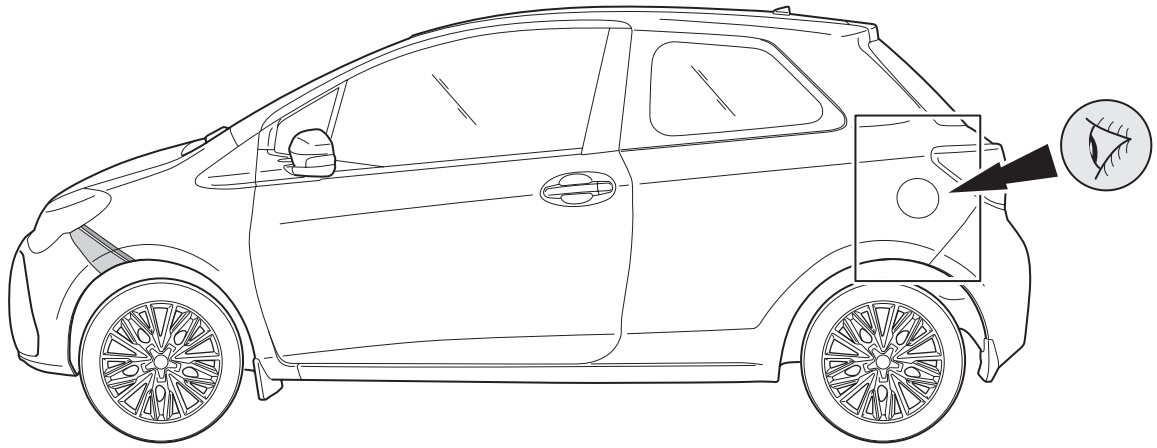

Rev. No.	Date	Page	Picture	Update	New	Deleted steps

	PZ438-00030-90		Finixa Nitril gloves	100 : 1 → H₂O + SOAP

1

2

3

4

7

8