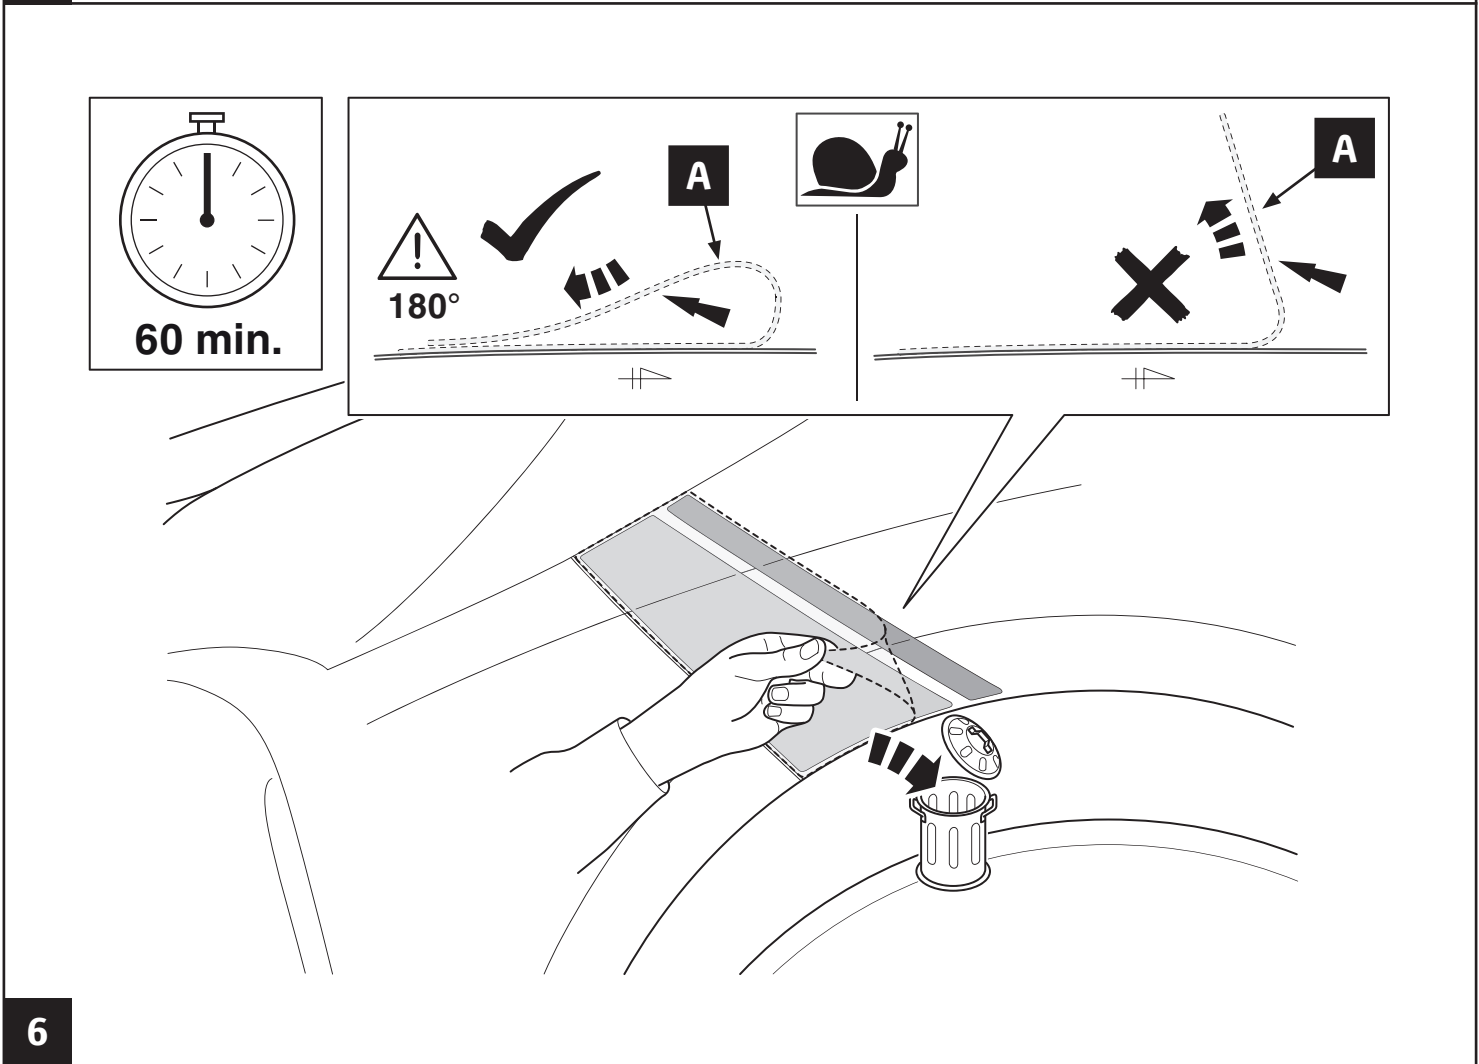

Rev. No.	Date	Page	Picture	Update	New	Deleted steps

	PZ438-00030-90		Finixa Nitril gloves	100 : 1 → H₂O + SOAP

1

2

3

4

7

8