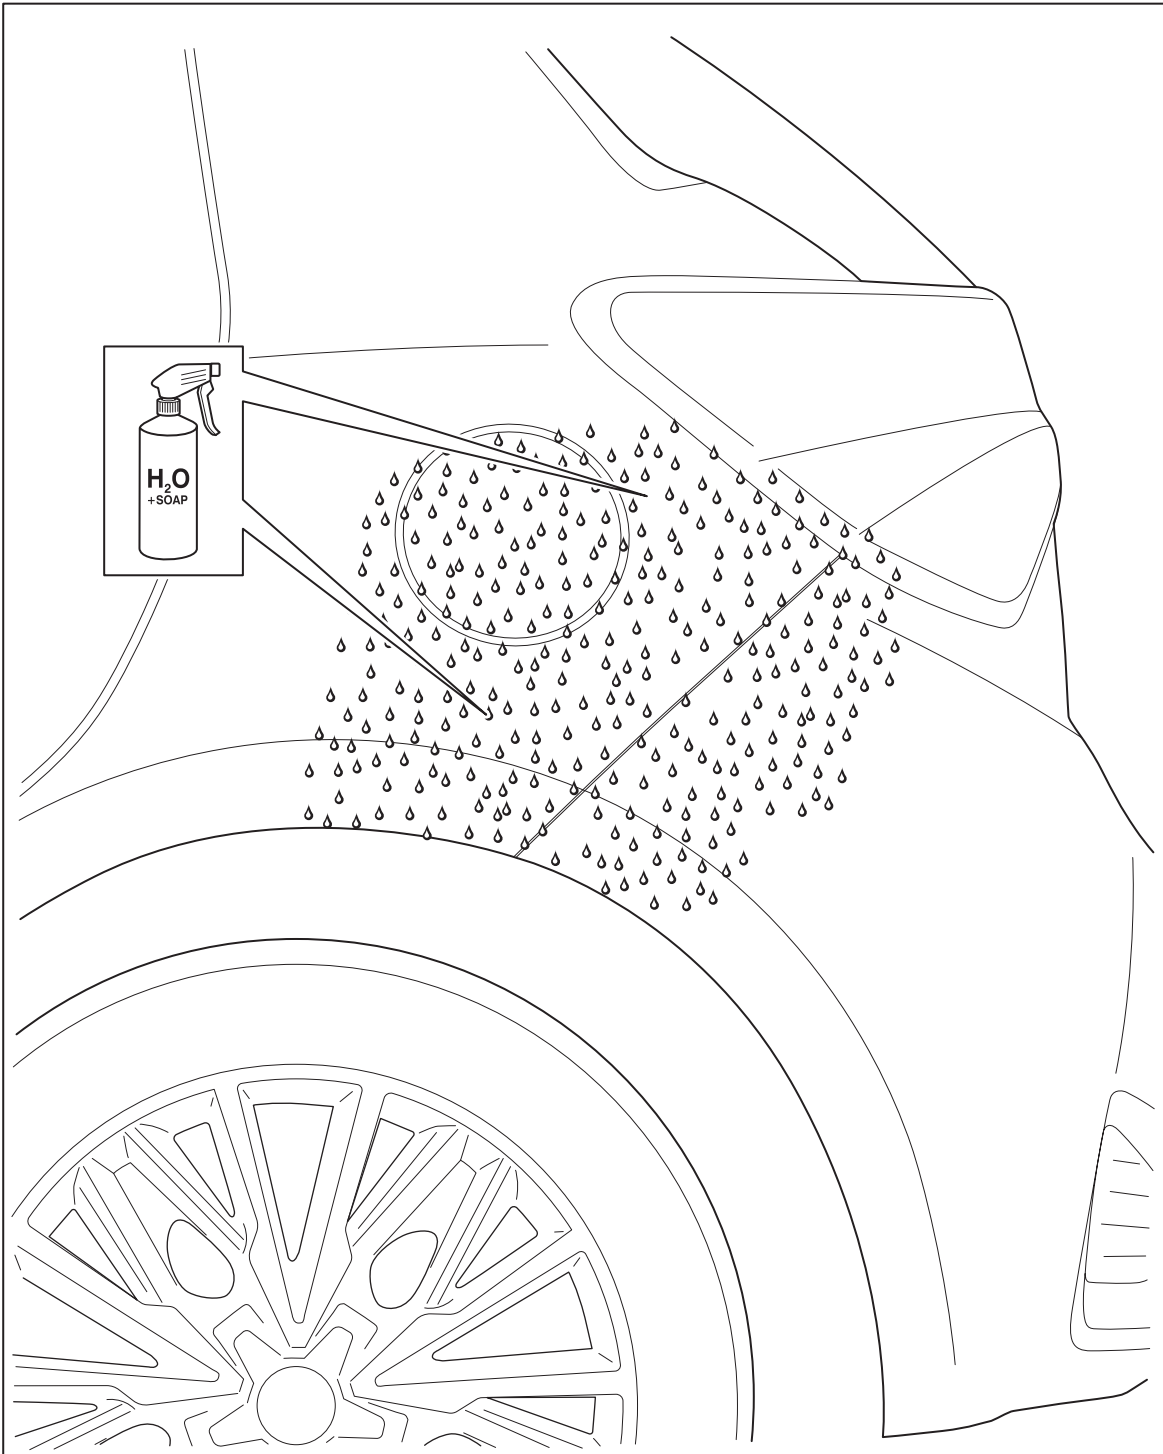

Rev. No.	Date	Page	Picture	Update	New	Deleted steps

	PZ438-00030-90		Finixa Nitril gloves	100 : 1 → H₂O + SOAP

1

2

3

4

7

8

9

10

11

12

13

14

15

16