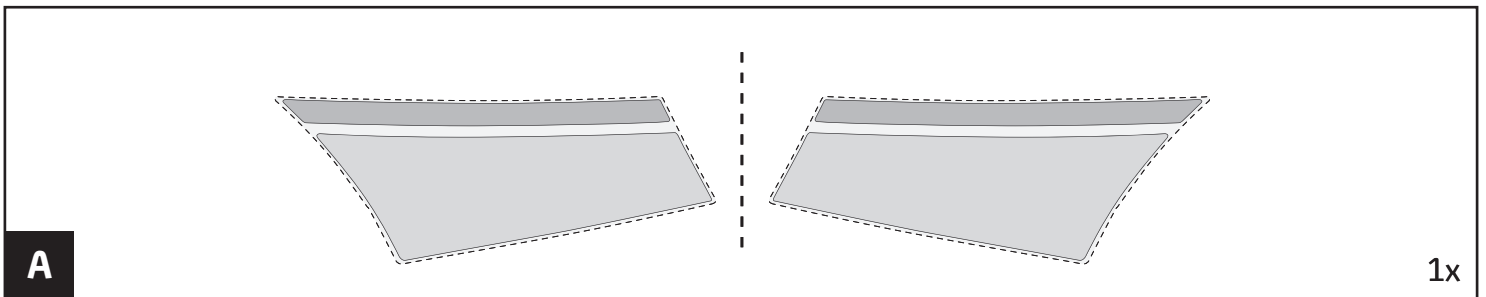

Revision record

Rev. No.	Date	Page	Picture	Update	New	Deleted steps

	PZ438-00030-90		Finixa Nitril gloves	100 : 1 → H₂O + SOAP