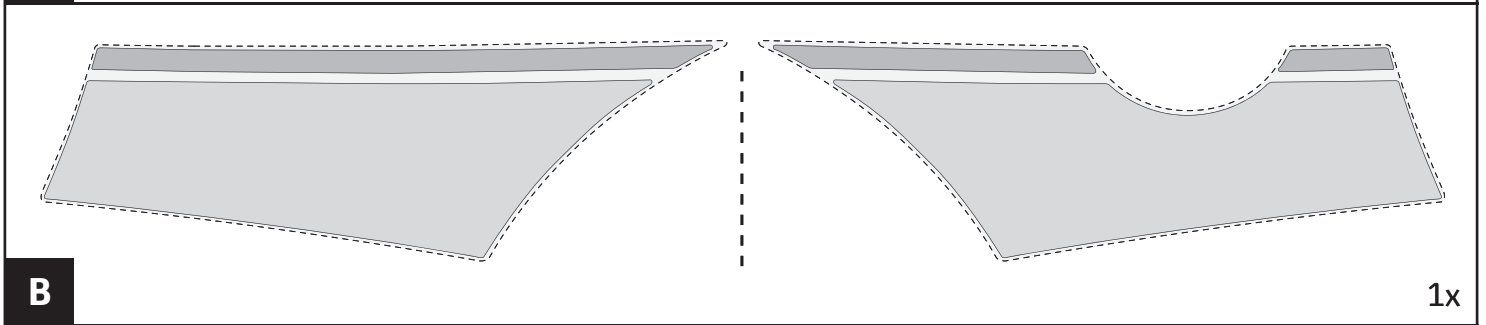

Revision record

Rev. No.	Date	Page	Picture	Update	New	Deleted steps

	PZ438-00030-90		Finixa Nitril gloves	100 : 1 → H₂O + SOAP