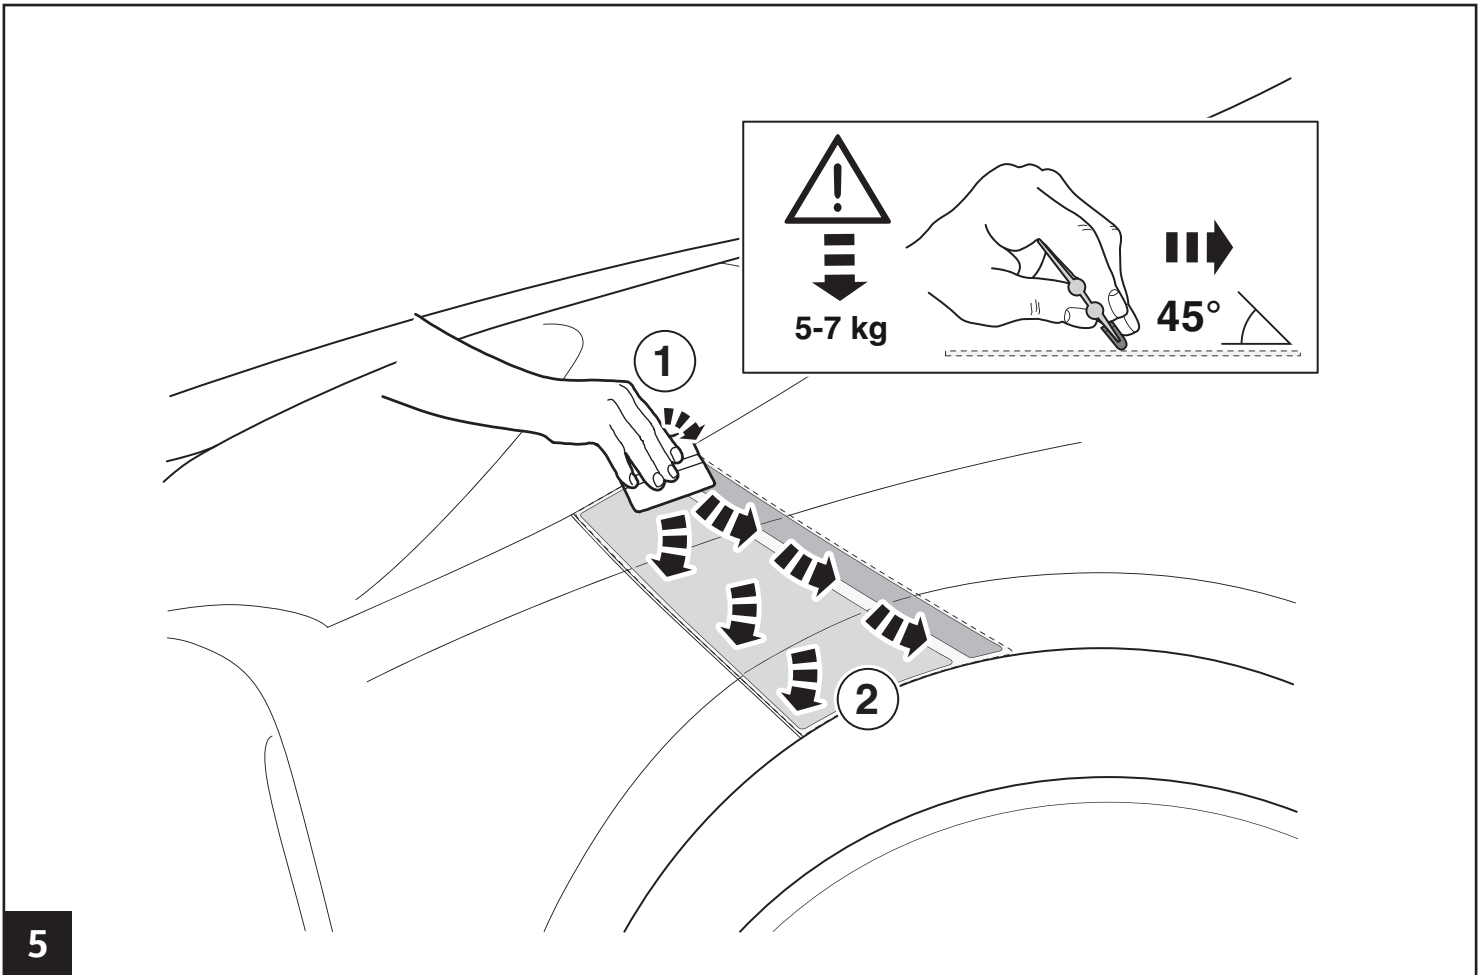

Rev. No.	Date	Page	Picture	Update	New	Deleted steps

	PZ438-00030-90		Finixa Nitril gloves	100 : 1 → H₂O + SOAP

1

2

3

4

7

8