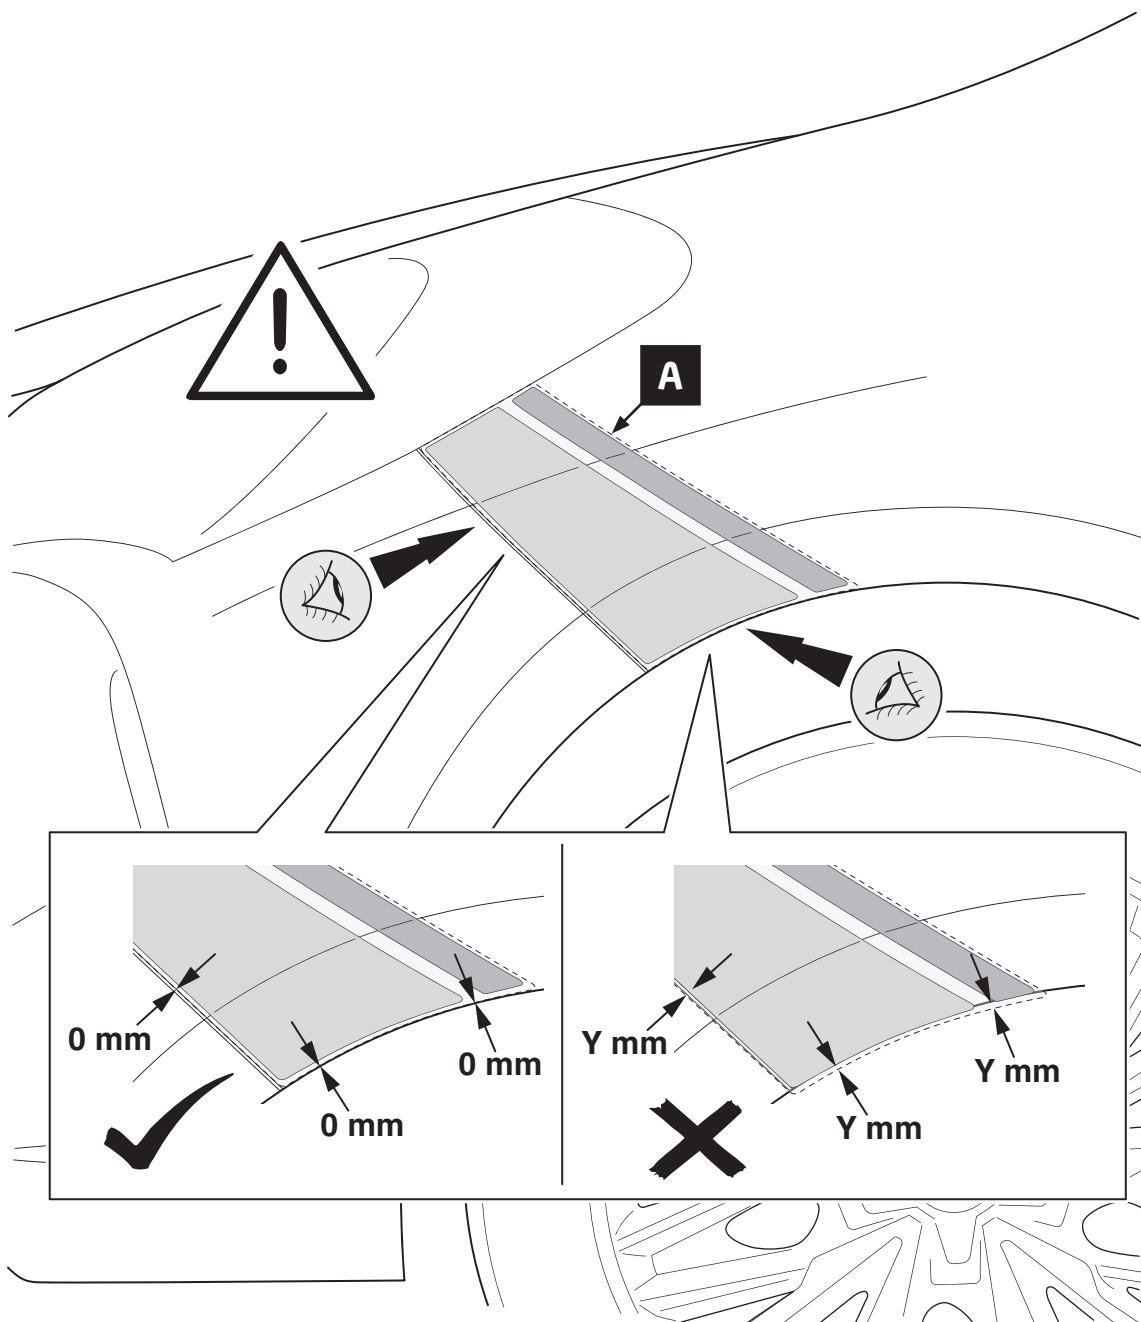

Rev. No.	Date	Page	Picture	Update	New	Deleted steps

	PZ438-00030-90		Finixa Nitril gloves	100 : 1 → H₂O + SOAP

1

2

3

4

7

8