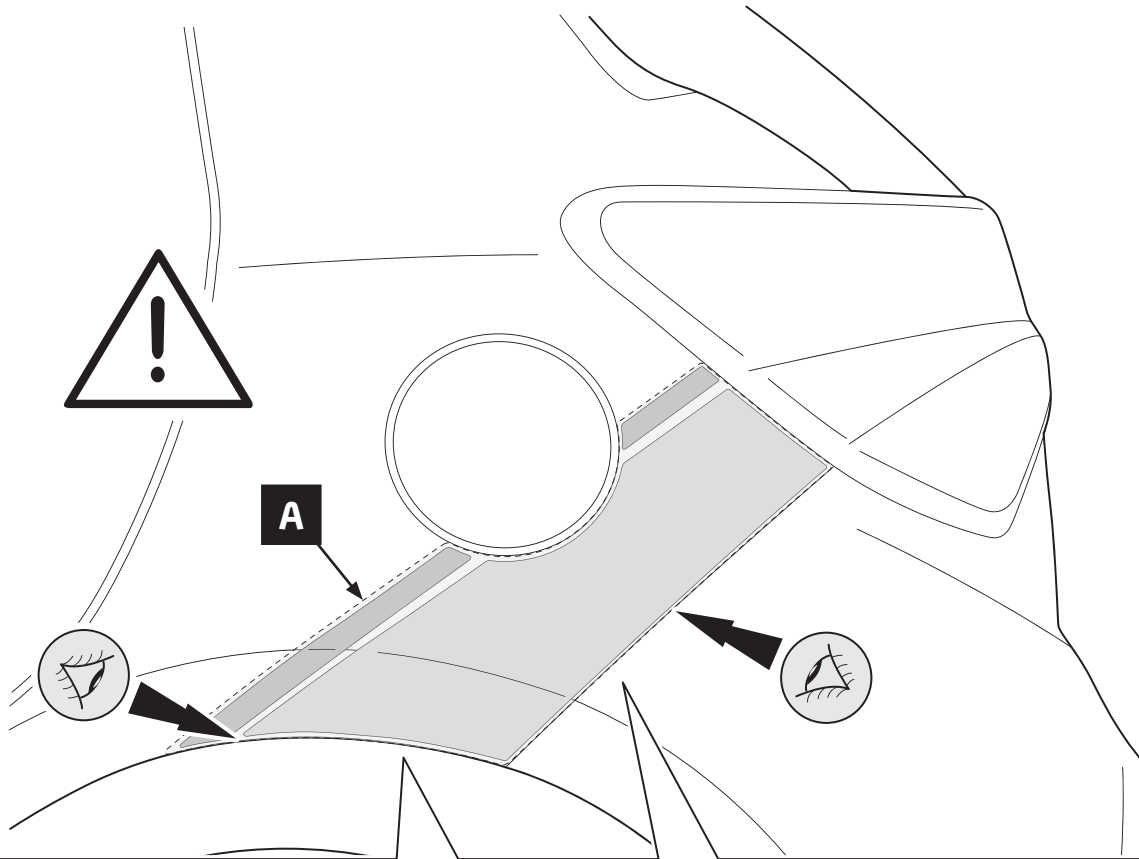

Rev. No.	Date	Page	Picture	Update	New	Deleted steps

	PZ438-00030-90		Finixa Nitril gloves	100 : 1 → H₂O + SOAP

1

2

3

4

7

8