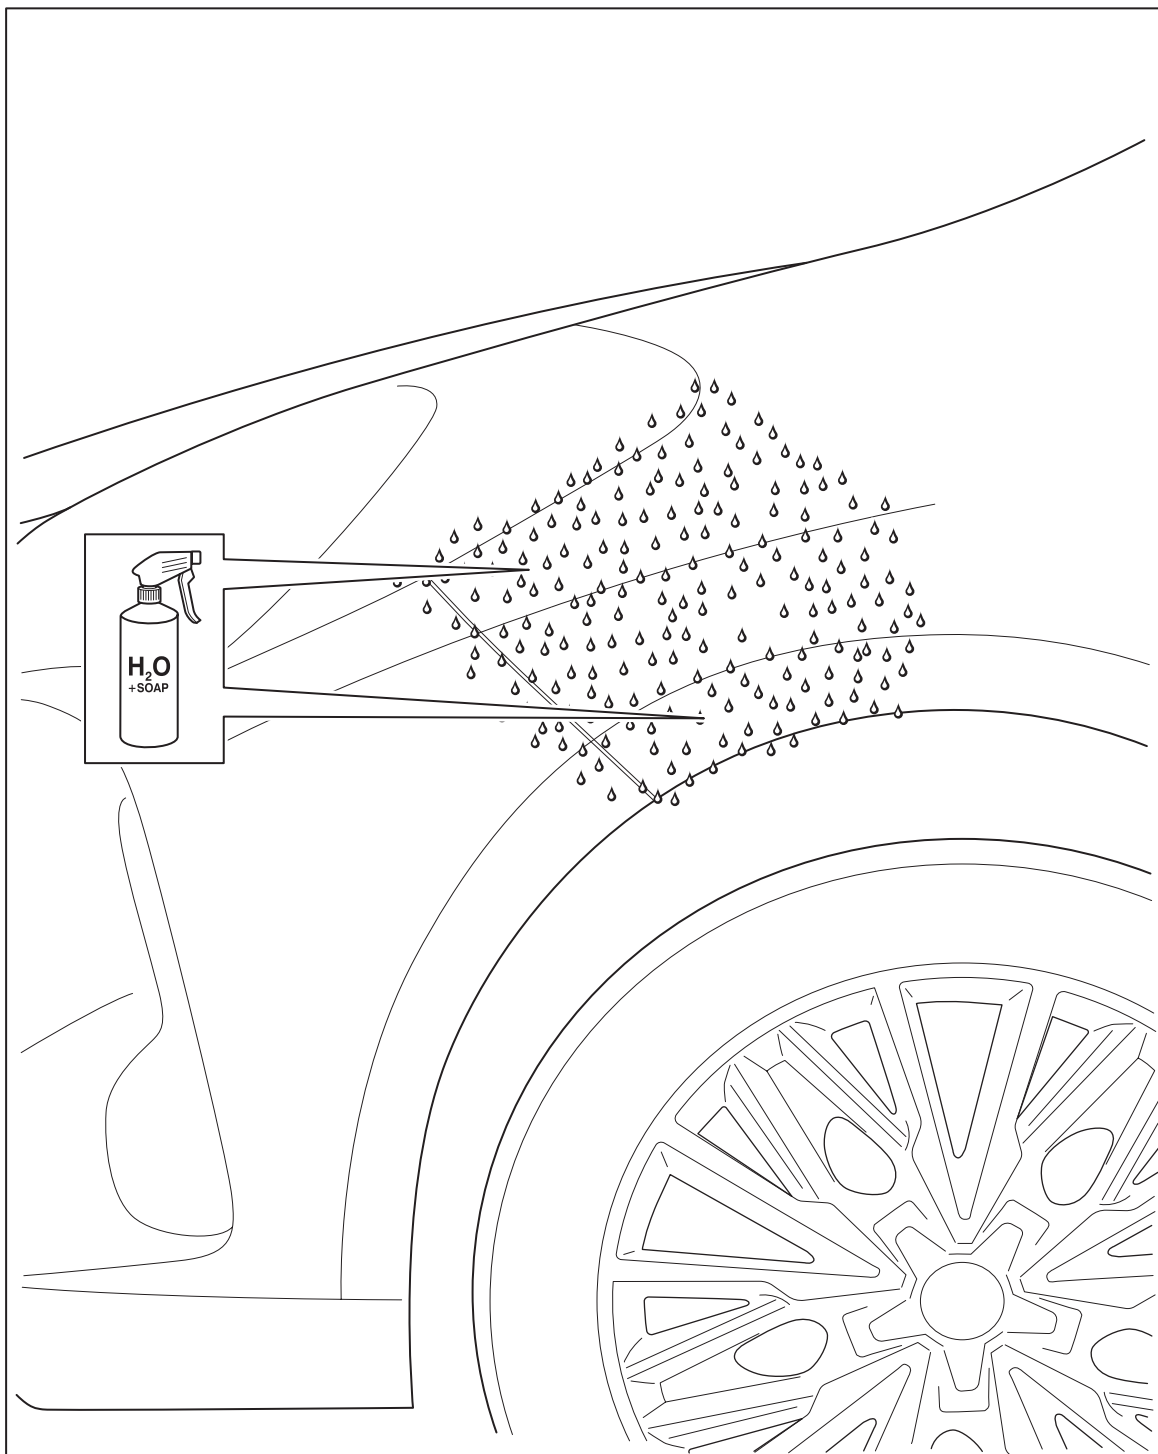

TOYOTA

ALWAYS A
BETTER WAY

Yaris

Exterior sticker decoration

Installation Instructions

Model year: 2017/03
Vehicle code: **P13**-C****W
Part number: PW18A- 0D002-DC

Manual reference number: AIM 003 982-0

Revision record

Rev. No.	Date	Page	Picture	Update	New	Deleted steps

	PZ438-00030-90		Finixa Nitril gloves	100 : 1 → H₂O + SOAP

1

2

3

4

7

8