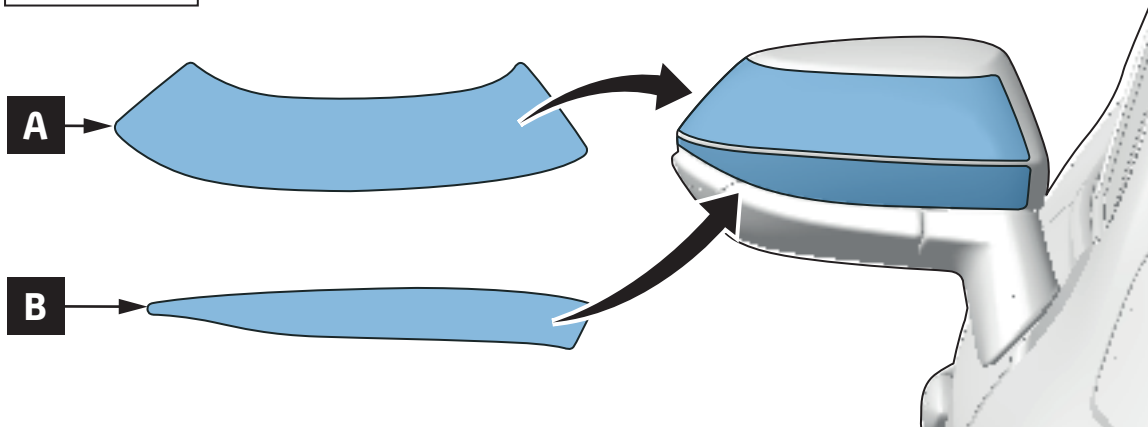

TOYOTA

ALWAYS A
BETTER WAY

Corolla

Mirror Cover Protection Film

Installation Instructions

Model year:	As from 2019/05
Vehicle code:	NRE210*-D***ZW ZWE211*-DHX*BW MZEH12*-DHX*BW
Part number:	PW169-02000

Manual reference number: AIM 006 064-0

Revision record

Rev. No.	Date	Page	Step	Remarks

PW169-02000

A	RHS 	-	LHS 	1x
B	RHS 	-	LHS 	1x

LHS=RHS

  AIM 003-516-*		  3M Gold squeegee + Low friction sleeve NOT INCLUDED		
		 Sprayer		

INFO

Material **S**afety **D**ata **S**heet

Technical **D**ata **S**heet

LHS=RHS

<p>1</p>	<p>< 20°C → 2</p> <p>20°C - 40°C → 3</p>	<p>2</p>
<p>3</p>	<p>20°C - 40°C → 3</p>	<p>INFO</p>

2

<p>1</p>	<p>< 20°C → 2</p> <p>20°C - 40°C → 3</p>	<p>2</p>
<p>3</p>	<p>20°C - 40°C → 3</p>	<p>INFO</p>