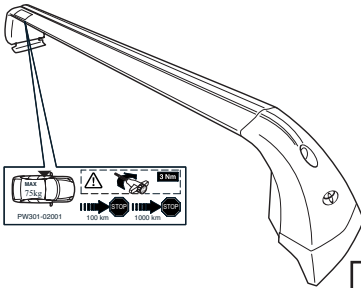

Revision record

Rev. No.	Date	Page	Steps	Remarks
1	22-05-19	1		Vehicle code added

A1