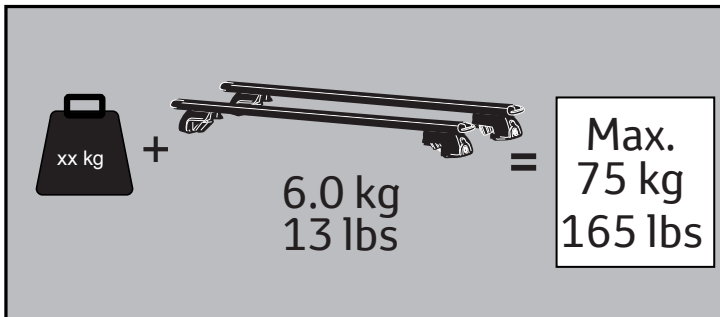

CITY CRASH

Complies with ISO norm

ISO 11154-E

INFO

4x

1

2

4x