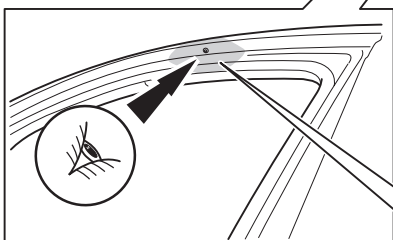

CITY CRASH

Complies with ISO norm

ISO 11154-E

INFO

4x

1

2

4x