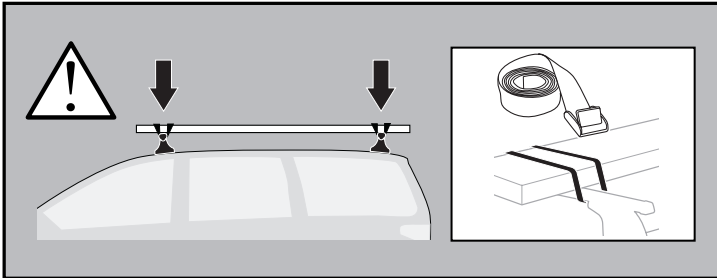

CITY CRASH

Complies with ISO norm

ISO 11154-E

INFO

4x

1

2

4x