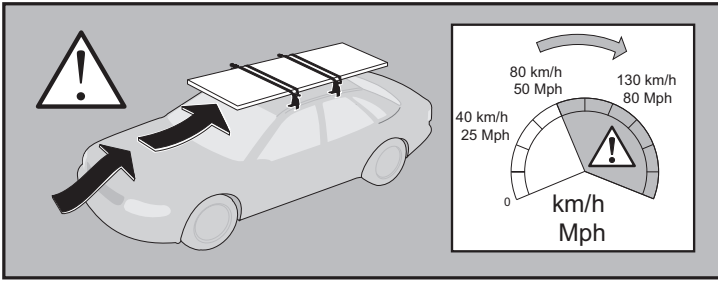

CITY CRASH

Complies with ISO norm

ISO 11154-E

INFO

4x

1

2

4x