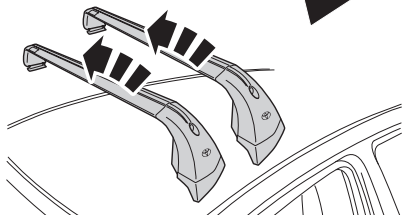

CITY CRASH

Complies with ISO norm

ISO 11154-E

INFO

4x

1

2

4x