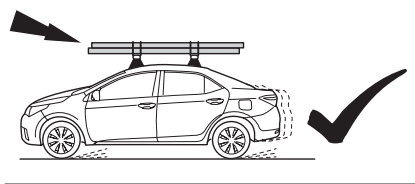

CITY CRASH

Complies with ISO norm

ISO 11154-E

INFO

4x

1

2

4x