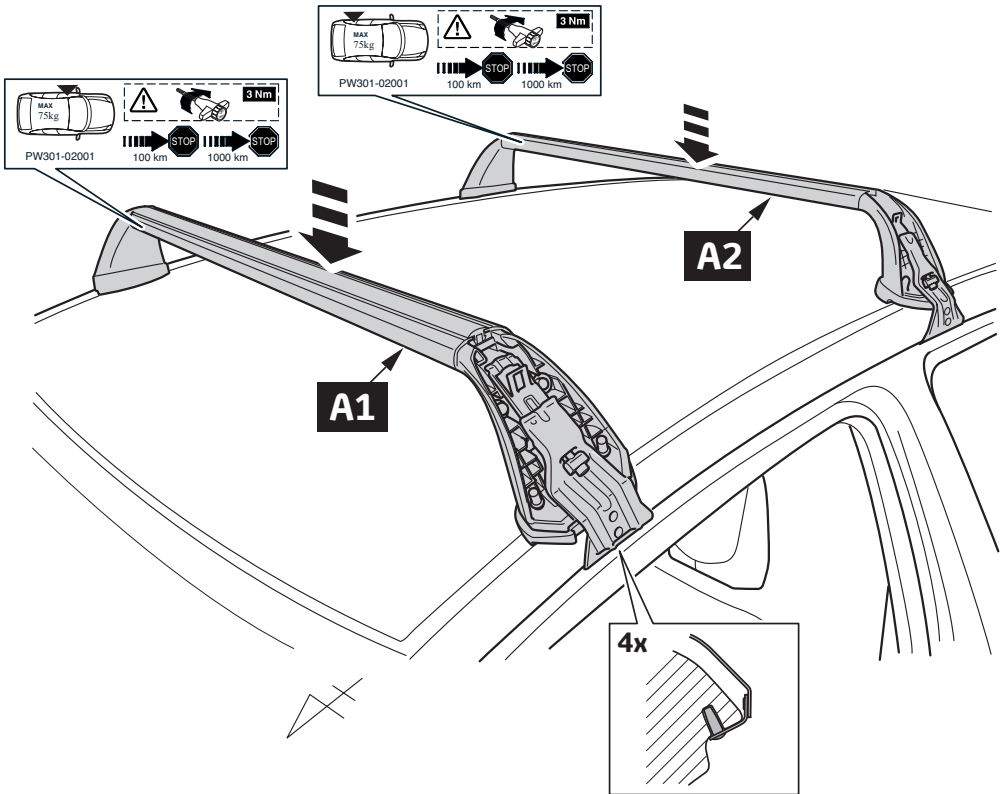

CITY CRASH

Complies with ISO norm

ISO 11154-E

INFO

4x

1

2

4x