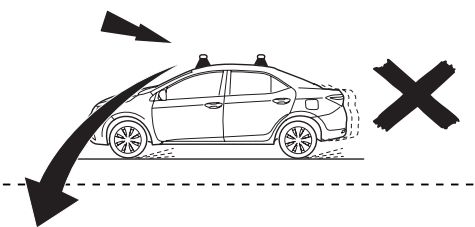

CITY CRASH

Complies with ISO norm

ISO 11154-E

INFO

4x

1

2

4x