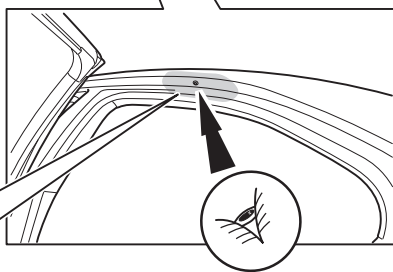

CITY CRASH

Complies with ISO norm

ISO 11154-E

INFO

4x

1

2

4x