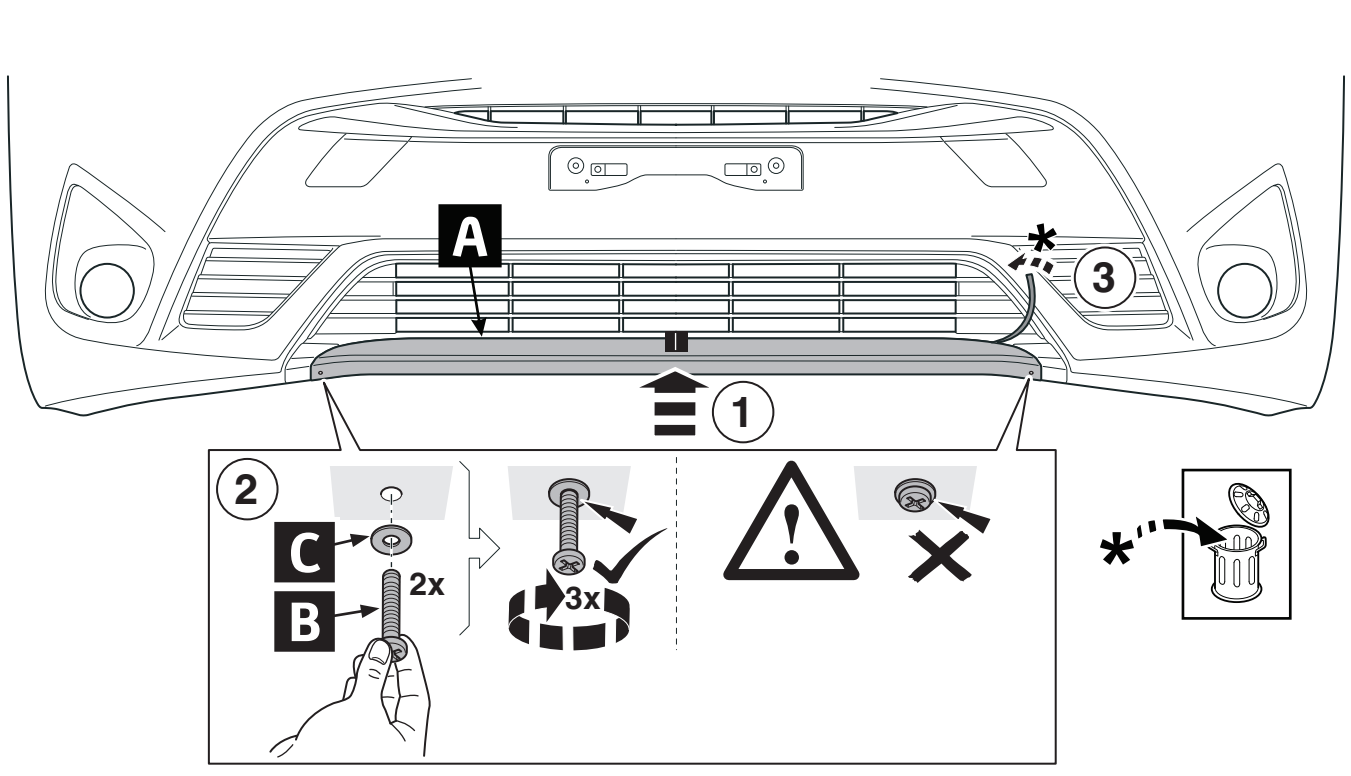

1 **2**
PZ415-0000-00
Adhesion Promoter
3M 06396

9

10

11