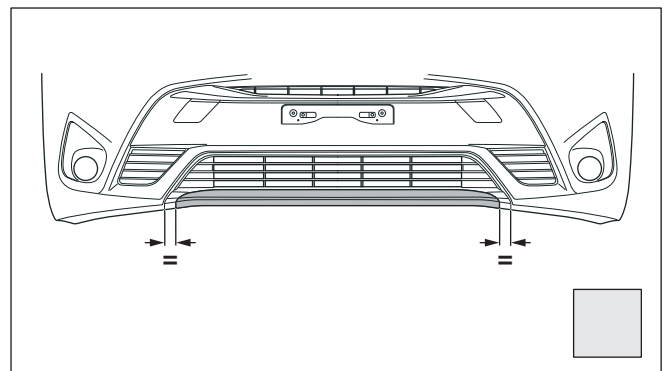

CHECK SHEET

TOYOTA

Model / Year Avensis 2015/05 Front chrome ornament

VIN n°

ALWAYS A BETTER WAY

Installation Date:

. . / . . / . . . .

Technician Name & Signature:

Stamp: