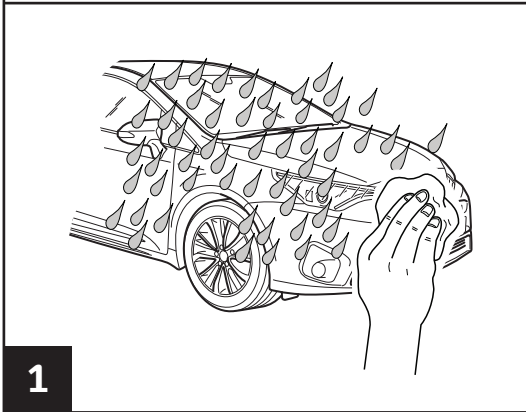

Rev. No.	Date	Page	Picture	Update	New	Deleted steps
1	16-02-16	6+7	11, 13, 14	X		

Warning symbols and environmental conditions:

- Warning triangle with exclamation mark
- Eye icon
- MSDS (Material Safety Data Sheet) document
- Temperature: 40°C (top), 18°C (bottom)
- Thermometer icon
- Upward arrow with 'X' above and checkmark below
- Downward arrow with checkmark above and 'X' below
- Sun icon with checkmark below
- Rain icon with 'X' below