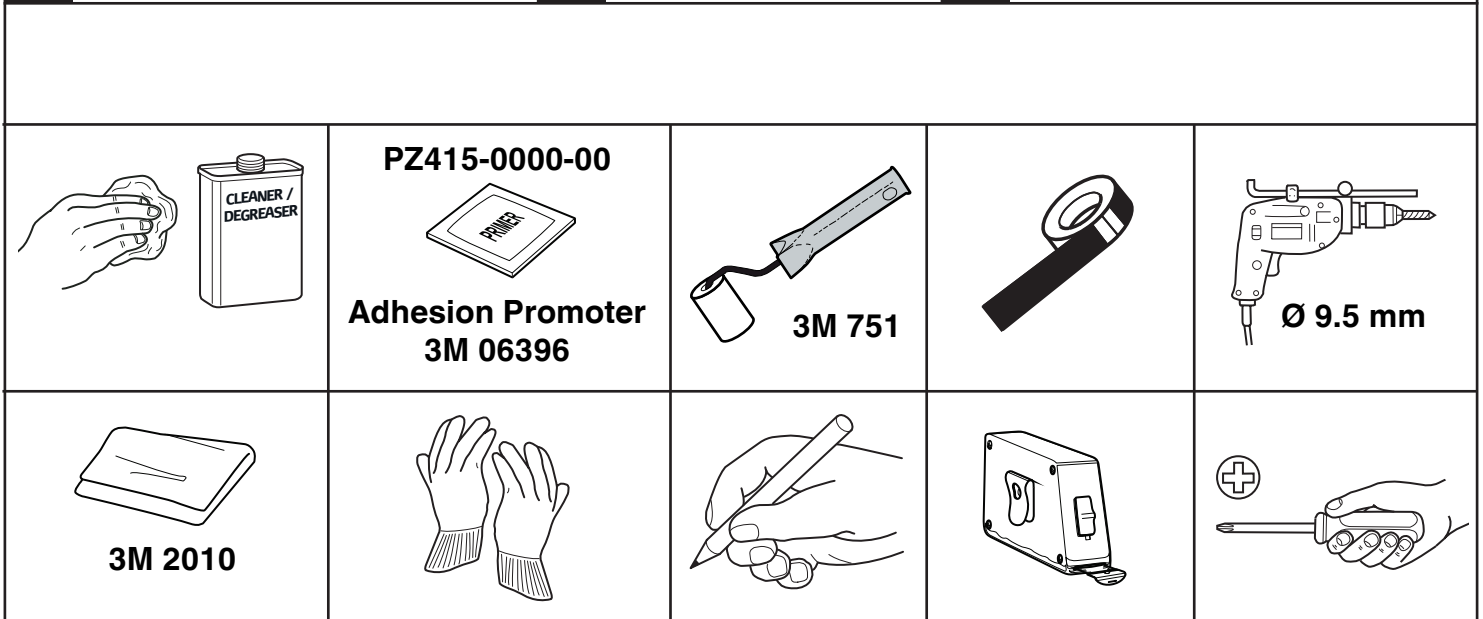

Rev. No.	Date	Page	Picture	Update	New	Deleted steps
1	16-02-16	6+7	11, 13, 14	X		

Warning symbols and environmental conditions:

- Warning triangle with exclamation mark
- Eye icon
- MSDS (Material Safety Data Sheet) document
- Temperature: 40°C (top), 18°C (bottom)
- Thermometer icon
- Upward arrow with 'X' above and checkmark below
- Downward arrow with checkmark above and 'X' below
- Sun icon with checkmark below
- Rain icon with 'X' below