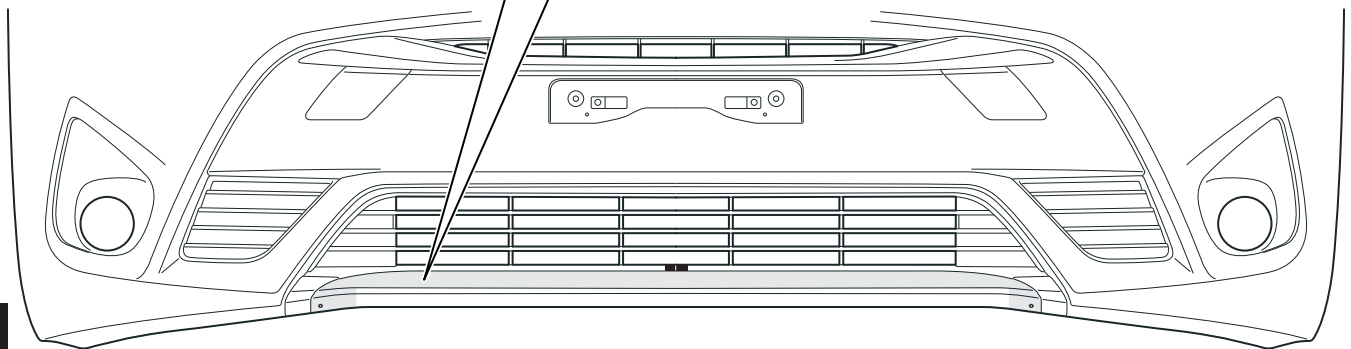

1 **2**
PZ415-0000-00
Adhesion Promoter
3M 06396

9