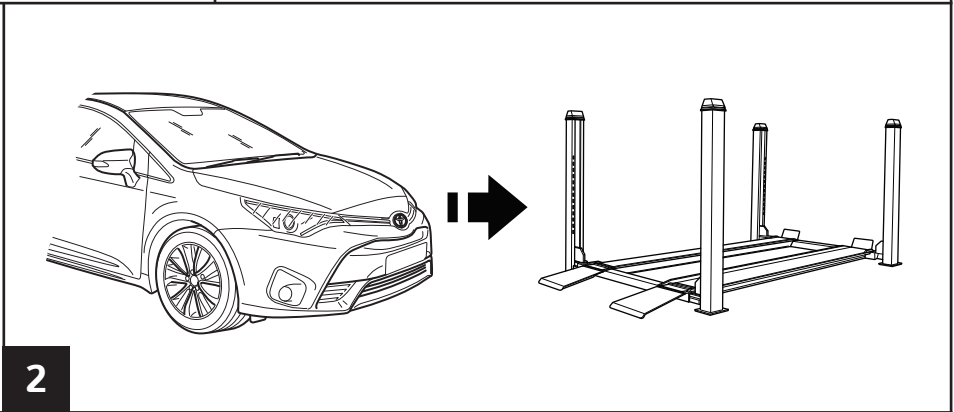

Rev. No.	Date	Page	Picture	Update	New	Deleted steps
1	16-02-16	6+7	11, 13, 14	X		

Warning symbols and environmental conditions:

- Warning triangle with exclamation mark
- Eye icon
- MSDS (Material Safety Data Sheet) document
- Temperature: 40°C (top), 18°C (bottom)
- Thermometer icon
- Upward arrow with 'X' above and checkmark below
- Downward arrow with checkmark above and 'X' below
- Sun icon with checkmark below
- Rain icon with 'X' below