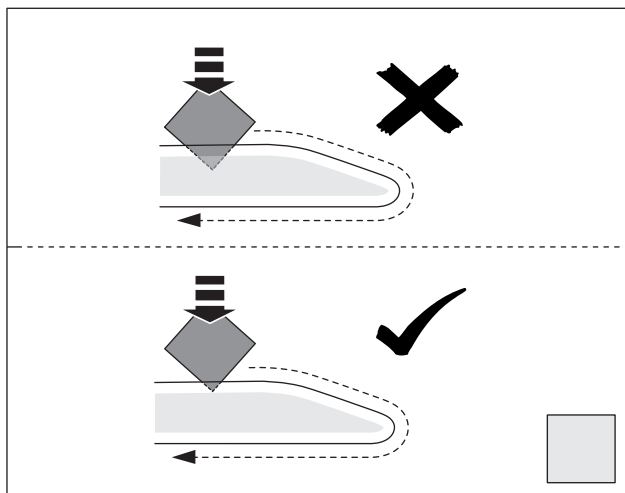

CHECK SHEET

TOYOTA

Model / Year Avensis 2015/05 Front chrome ornament

VIN n°

ALWAYS A BETTER WAY

Installation Date:

. . / . . / . . . .

Technician Name & Signature:

Stamp: