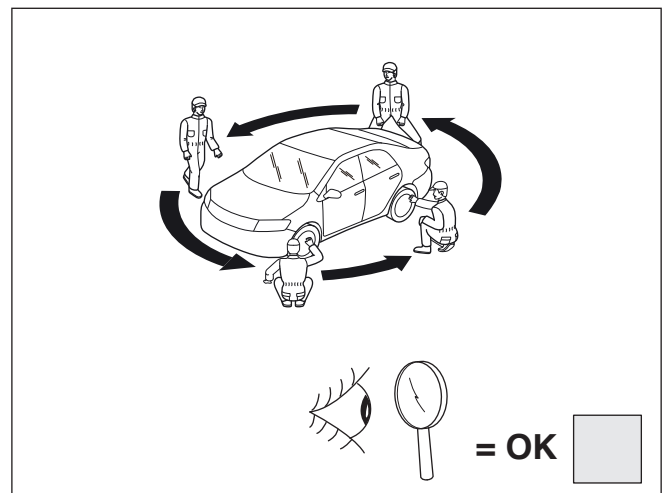

CHECK SHEET

TOYOTA

Model / Year Avensis 2015/05 Front chrome ornament

VIN n°

ALWAYS A BETTER WAY

Installation Date:

. . / . . / . . . .

Technician Name & Signature:

Stamp: