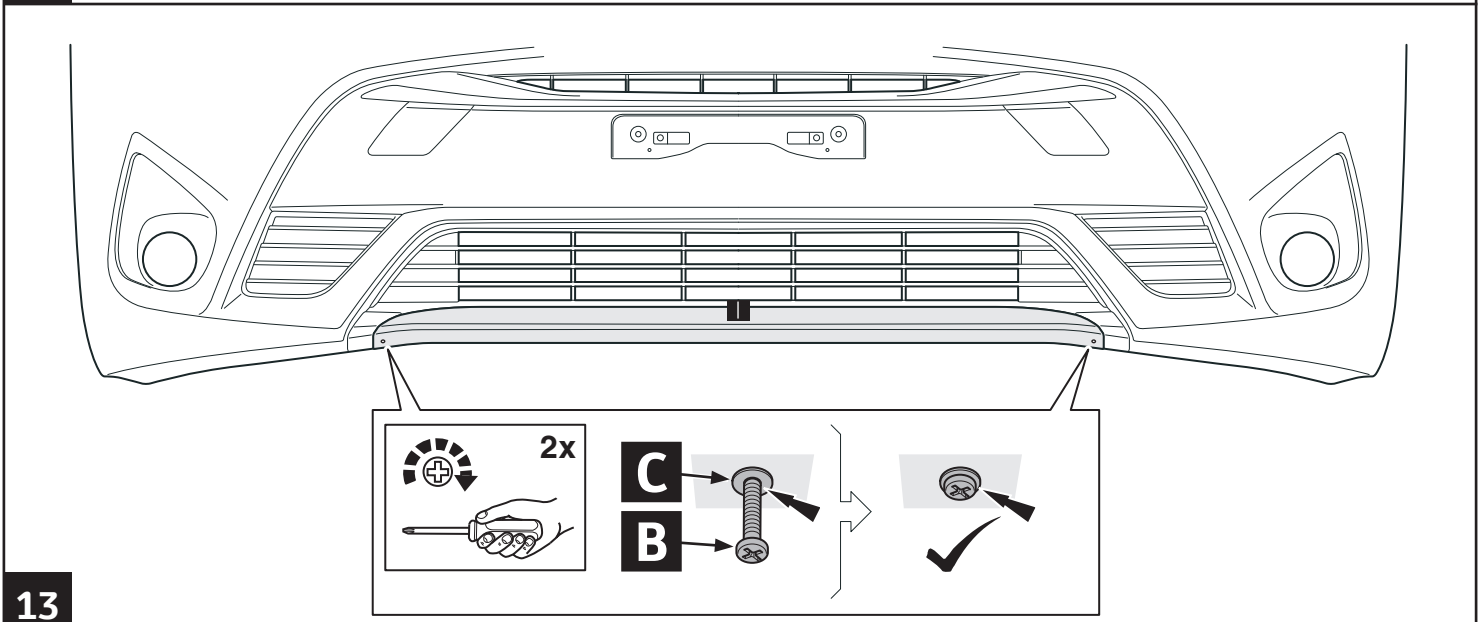

13

5 min.

24 h

☀️ ✓

☔️ ✗

MAX 90 Km/h

~~⊗~~

Minimum 1m.