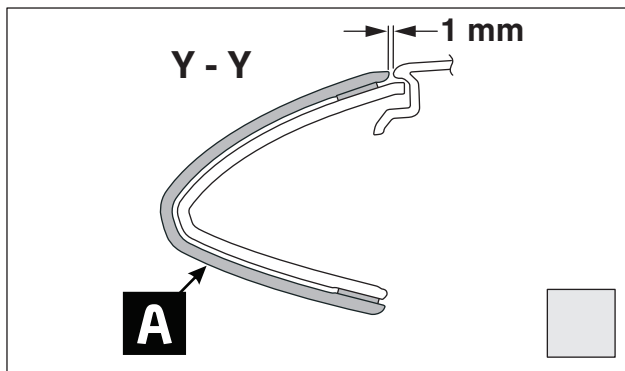

CHECK SHEET

TOYOTA

Model / Year Avensis 2015/05 Front chrome ornament

VIN n°

ALWAYS A BETTER WAY

Installation Date:

. . / . . / . . . .

Technician Name & Signature:

Stamp: