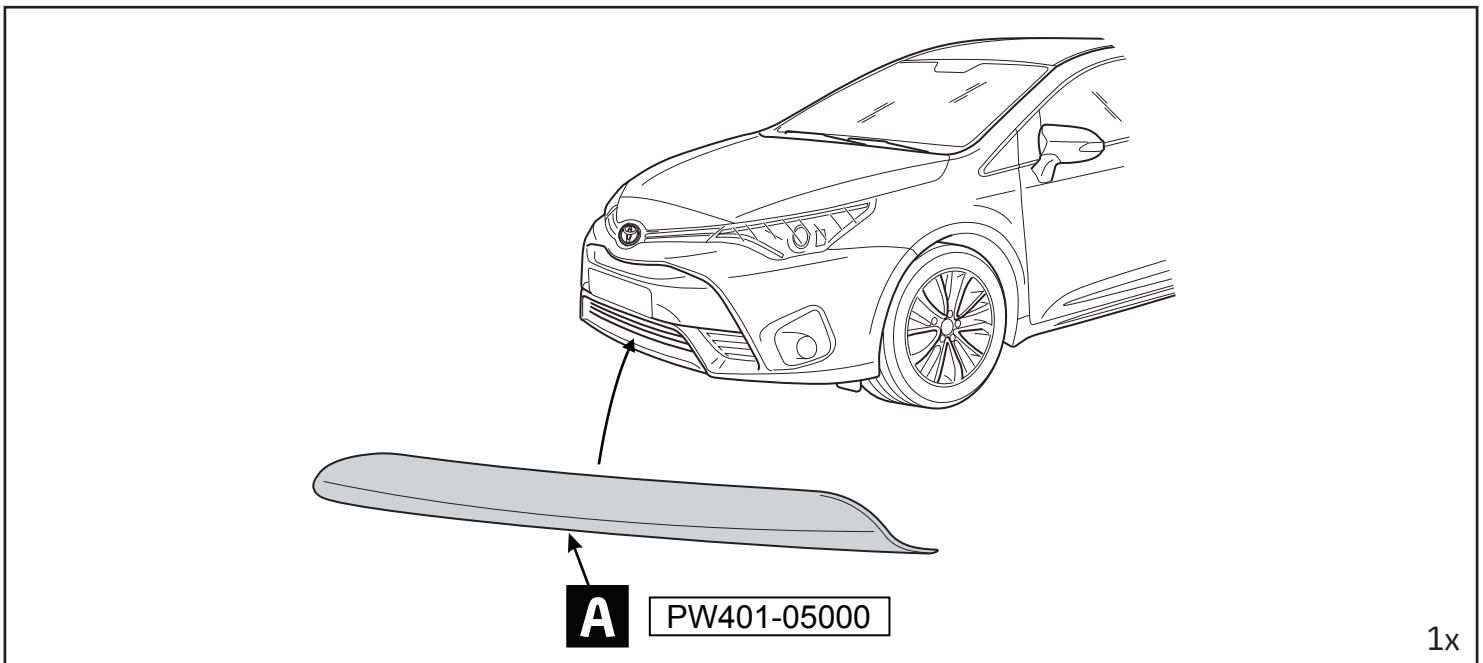

Rev. No.	Date	Page	Picture	Update	New	Deleted steps
1	16-02-16	6+7	11, 13, 14	X		

Warning symbols and environmental conditions:

- Warning triangle with exclamation mark
- Eye icon
- MSDS (Material Safety Data Sheet) document
- Temperature: 40°C (top), 18°C (bottom)
- Thermometer icon
- Upward arrow with 'X' above and checkmark below
- Downward arrow with checkmark above and 'X' below
- Sun icon with checkmark below
- Rain icon with 'X' below