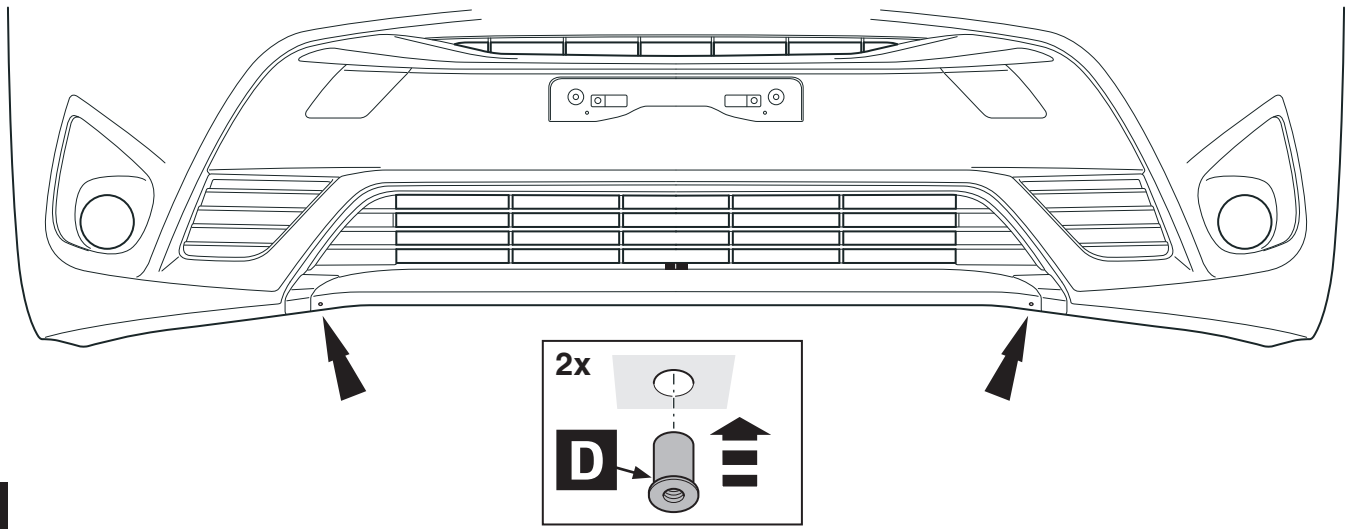

1 **2**
PZ415-0000-00
Adhesion Promoter
3M 06396

9

10

11