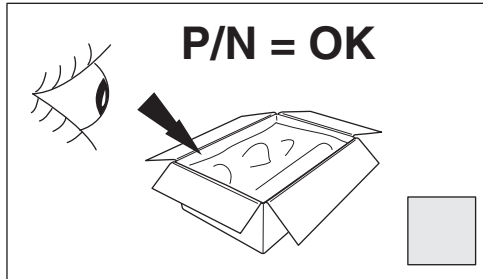

CHECK SHEET

TOYOTA

Model / Year Avensis 2015/05 Front chrome ornament

VIN n°

ALWAYS A BETTER WAY

Installation Date:

. . / . . / . . . .

Technician Name & Signature:

Stamp: