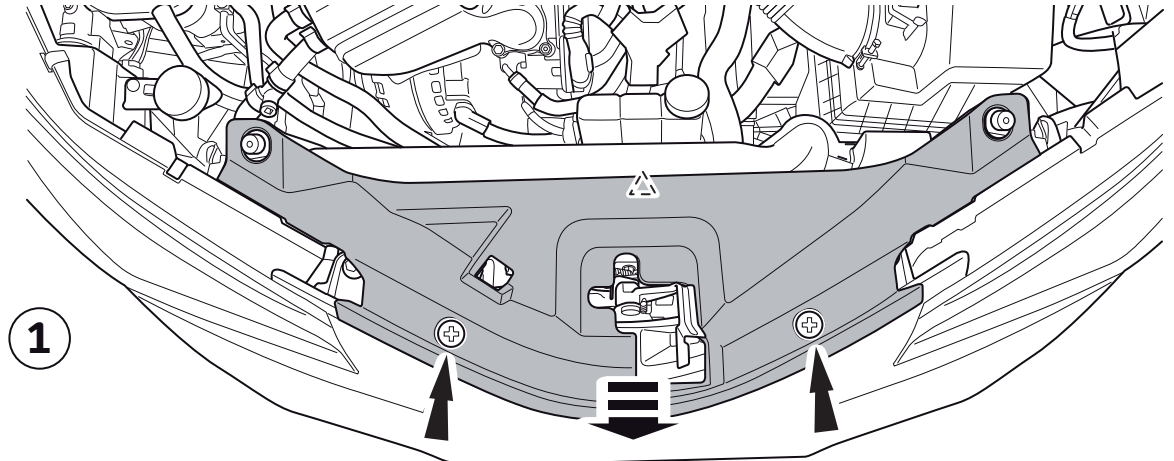

Material Safety Data Sheet

Technical Data Sheet