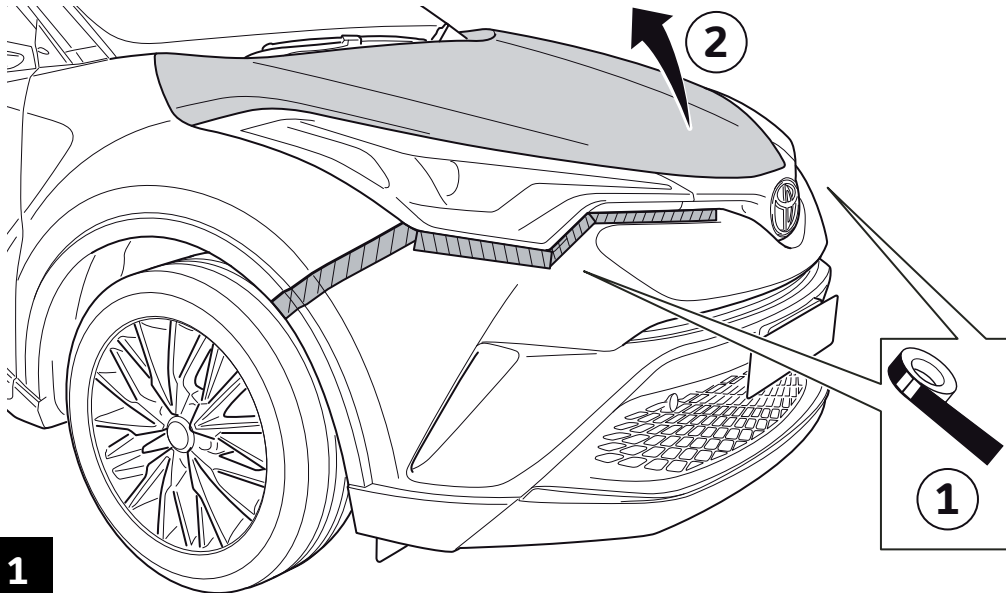

Material Safety Data Sheet

Technical Data Sheet