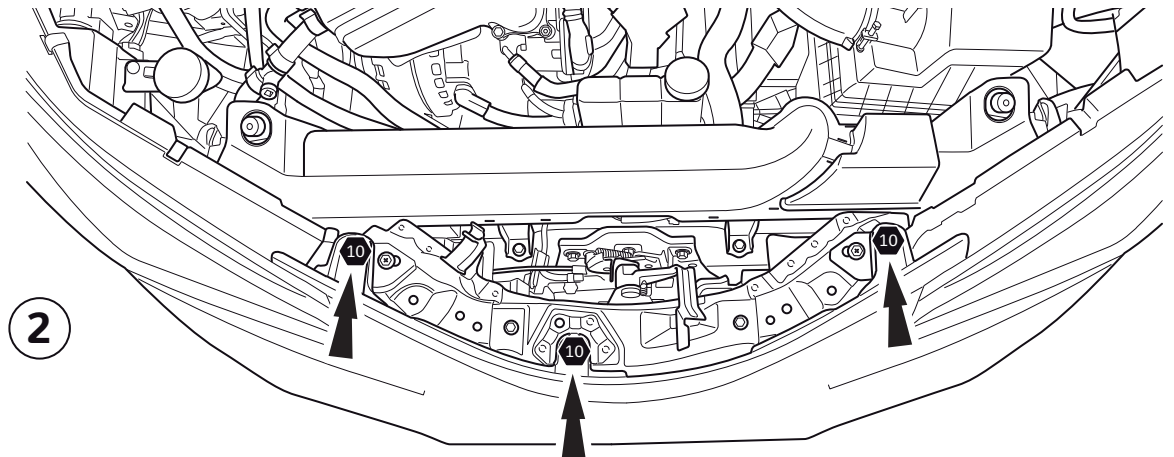

Material Safety Data Sheet

Technical Data Sheet