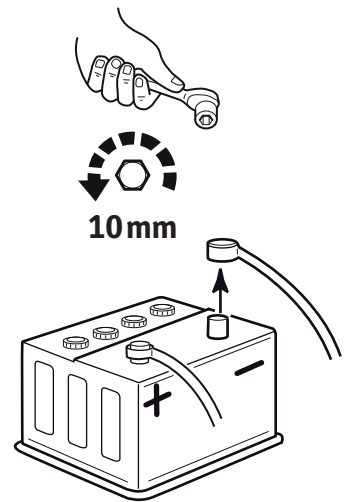

Material Safety Data Sheet

Technical Data Sheet