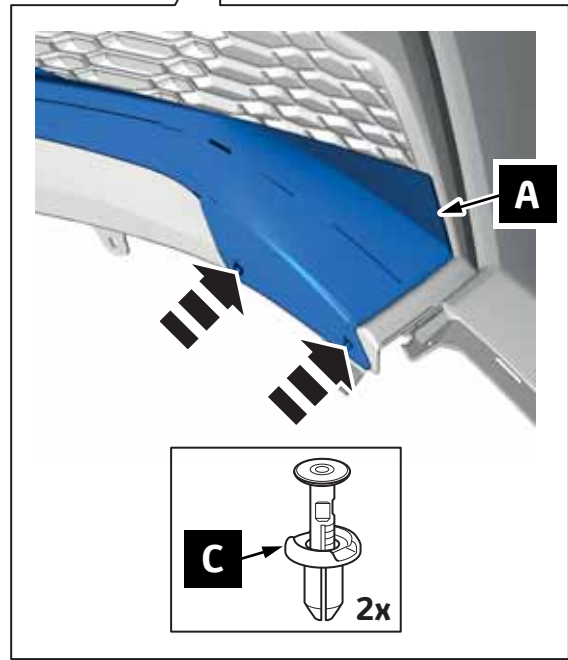

11

INFO

10mm

5,4 Nm

> 50 cm

12