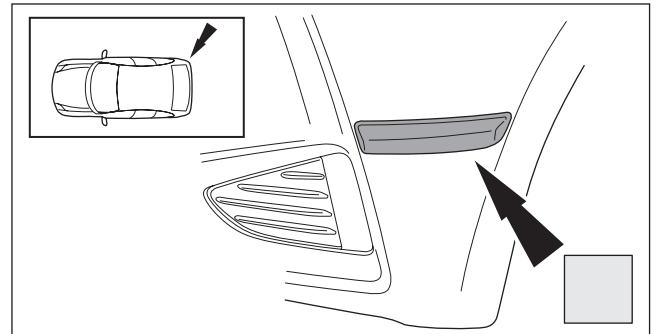

CHECK SHEET

TOYOTA

Model / Year Yaris 2017/03

Bumper corner protectors

ALWAYS A BETTER WAY

VIN n°

Installation Date:

. . / . . / . . . .

Technician Name & Signature:

Stamp: