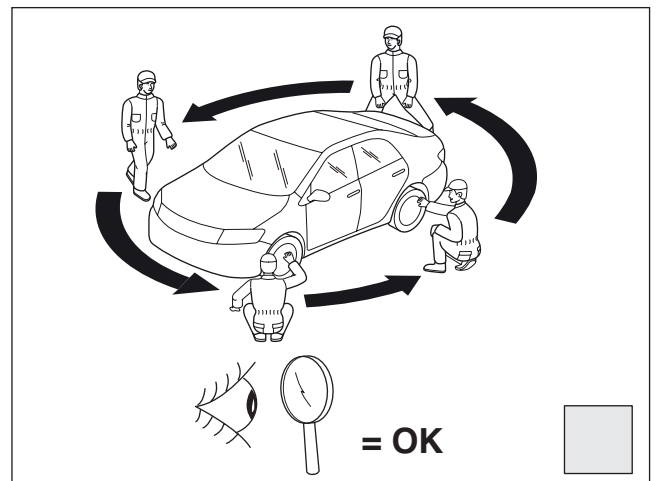

CHECK SHEET

TOYOTA

Model / Year Yaris 2017/03

Bumper corner protectors

ALWAYS A BETTER WAY

VIN n°

Installation Date:

. . / . . / . . . .

Technician Name & Signature:

Stamp: