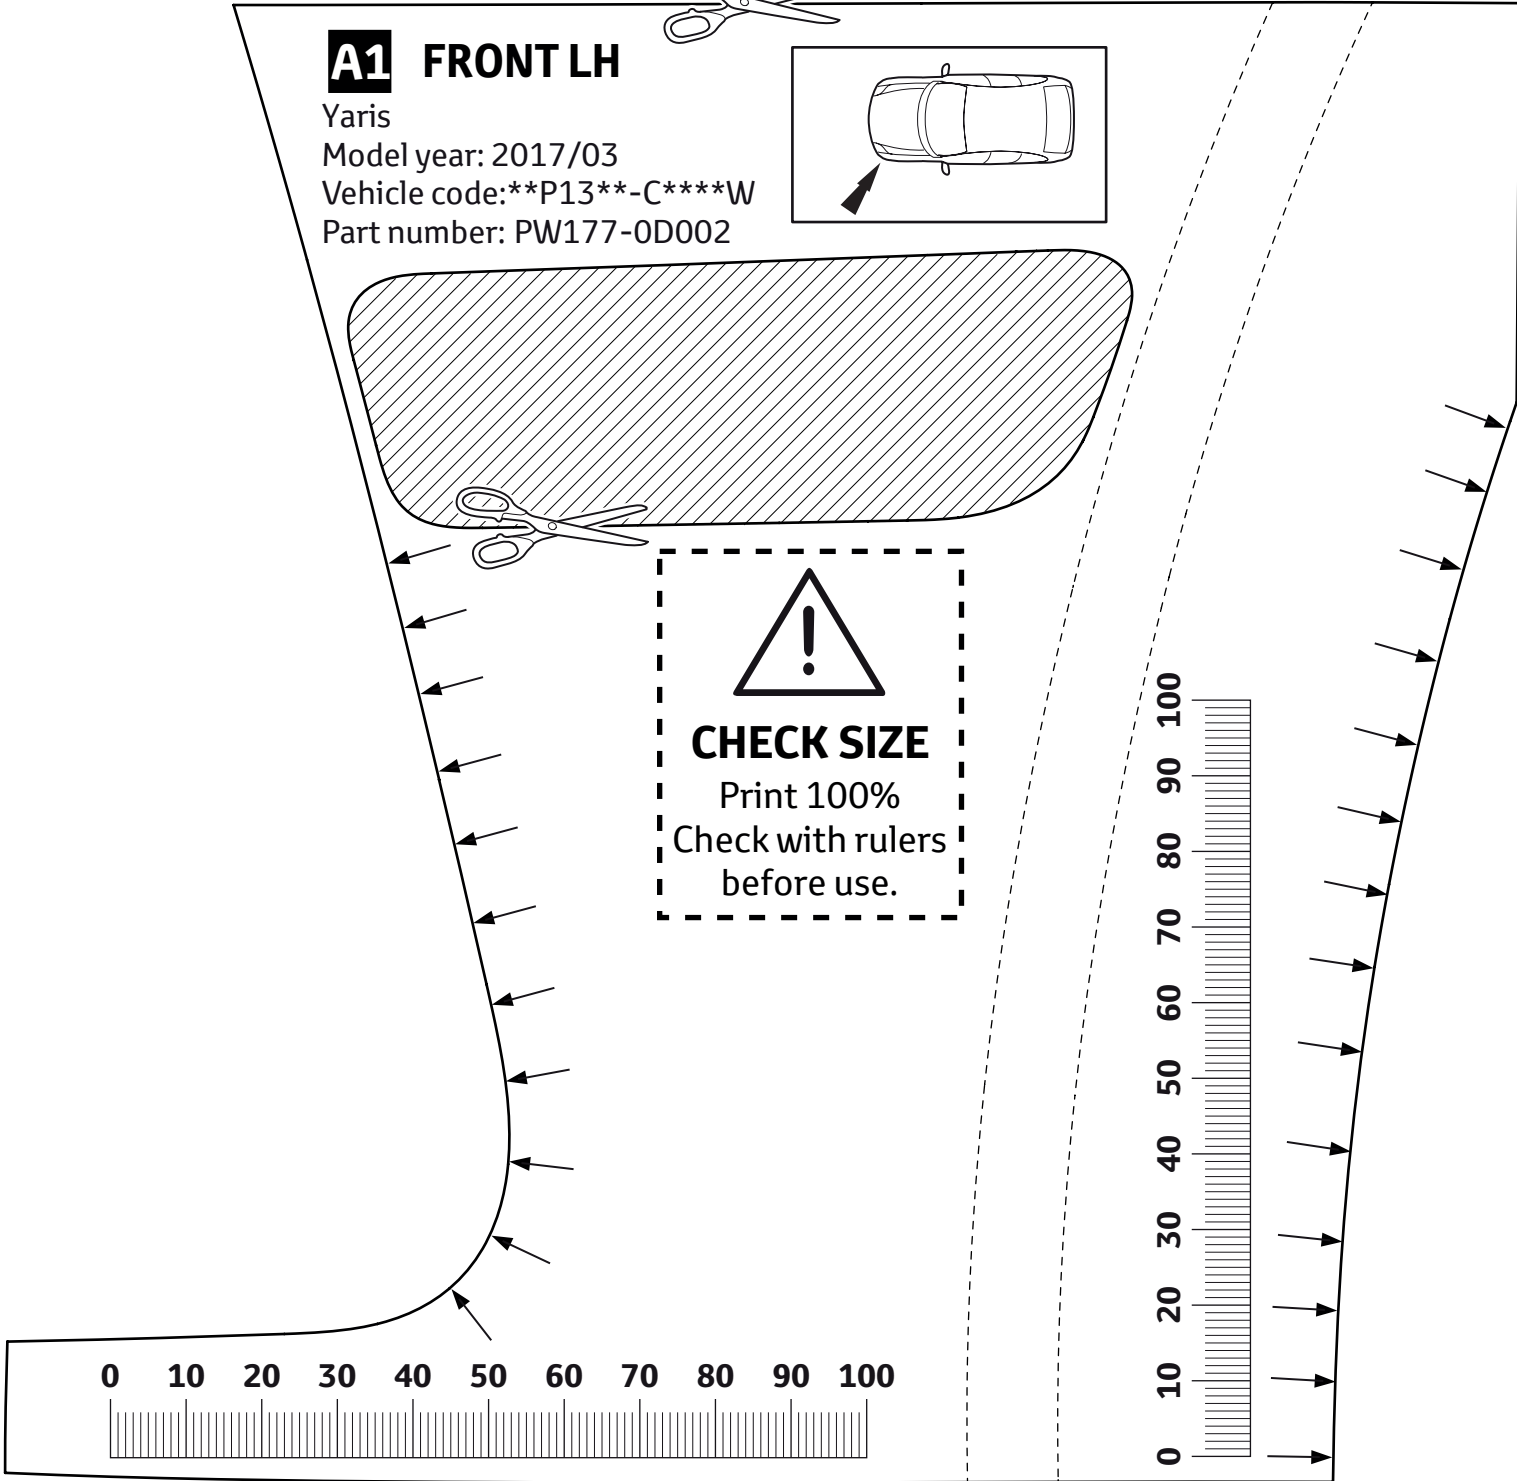

A1 FRONT LH

Yaris
Model year: 2017/03
Vehicle code: **P13**-C****W
Part number: PW177-0D002

CHECK SIZE
Print 100%
Check with rulers
before use.