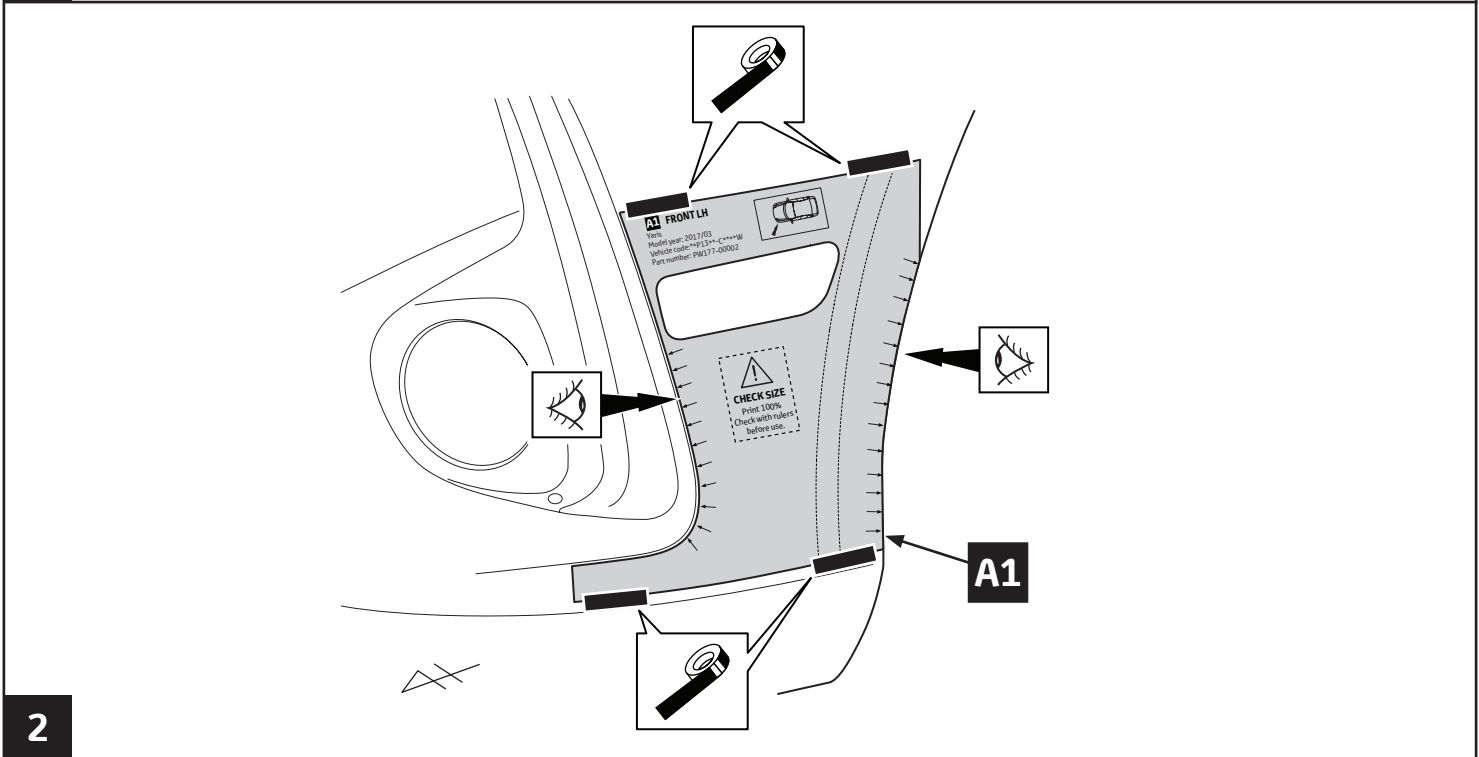

TOYOTA

ALWAYS A
BETTER WAY

Yaris

Bumper corner protector

Installation Instructions

Model year: 2017/03
Vehicle code: **P13**-C****W
Part number: PW177-0D000

Manual reference number: AIM 003 938-0

Revision record

Rev. No.	Date	Page	Picture	Update	New	Deleted steps

PW177-0D000

<p>? °C</p>	<p>? < 20°C → 2</p> <p>20°C < ? < 40°C → 5</p>	<p>+ °C</p>
<p>? °C</p>	<p>20°C < ? < 40°C → 5</p>	INFO 4 → 6

4

<p>? °C</p>	<p>? < 20°C → 2</p> <p>20°C < ? < 40°C → 6</p>	<p>+ °C</p>
<p>? °C</p>	<p>20°C < ? < 40°C → 6</p>	INFO 5 → 6