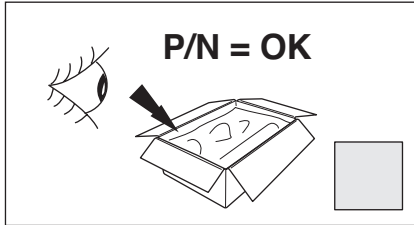

CHECK SHEET

TOYOTA

Model / Year Yaris 2017/03

Bumper corner protectors

ALWAYS A BETTER WAY

VIN n°

Installation Date:

. . / . . / . . . .

Technician Name & Signature:

Stamp: