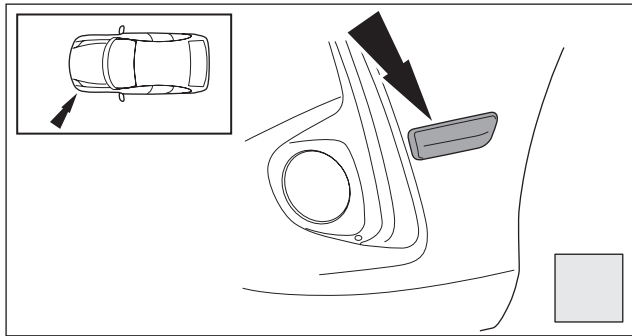

CHECK SHEET

TOYOTA

Model / Year Yaris 2017/03

Bumper corner protectors

ALWAYS A BETTER WAY

VIN n°

Installation Date:

. . / . . / . . . .

Technician Name & Signature:

Stamp: