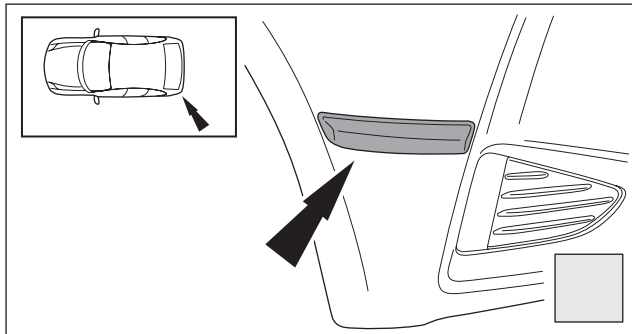

CHECK SHEET

TOYOTA

Model / Year Yaris 2017/03

Bumper corner protectors

ALWAYS A BETTER WAY

VIN n°

Installation Date:

. . / . . / . . . .

Technician Name & Signature:

Stamp: