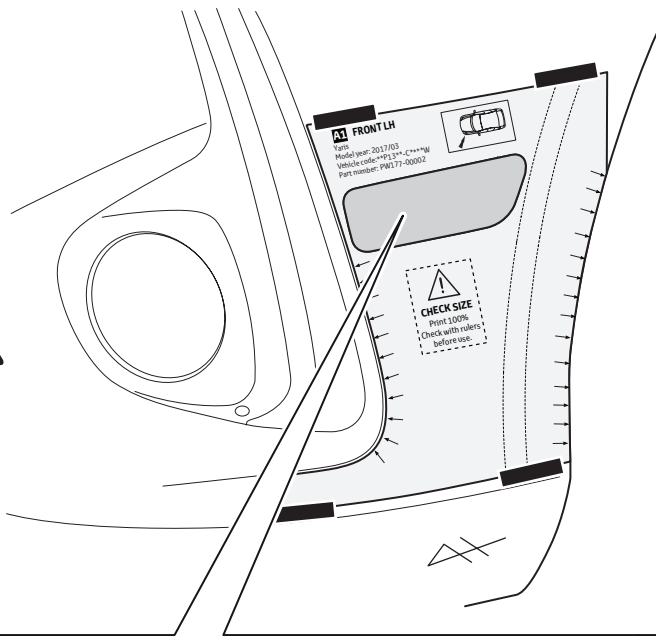

TOYOTA

ALWAYS A
BETTER WAY

Yaris

Bumper corner protector

Installation Instructions

Model year: 2017/03
Vehicle code: **P13**-C****W
Part number: PW177-0D000

Manual reference number: AIM 003 938-0

Revision record

Rev. No.	Date	Page	Picture	Update	New	Deleted steps

PW177-0D000

<p>? °C</p>	<p>? < 20°C → 2</p> <p>20°C < ? < 40°C → 5</p>	<p>+ °C</p>
<p>? °C</p>	<p>20°C < ? < 40°C → 5</p>	INFO 4 → 6

4

<p>? °C</p>	<p>? < 20°C → 2</p> <p>20°C < ? < 40°C → 6</p>	<p>+ °C</p>
<p>? °C</p>	<p>20°C < ? < 40°C → 6</p>	INFO 5 → 6