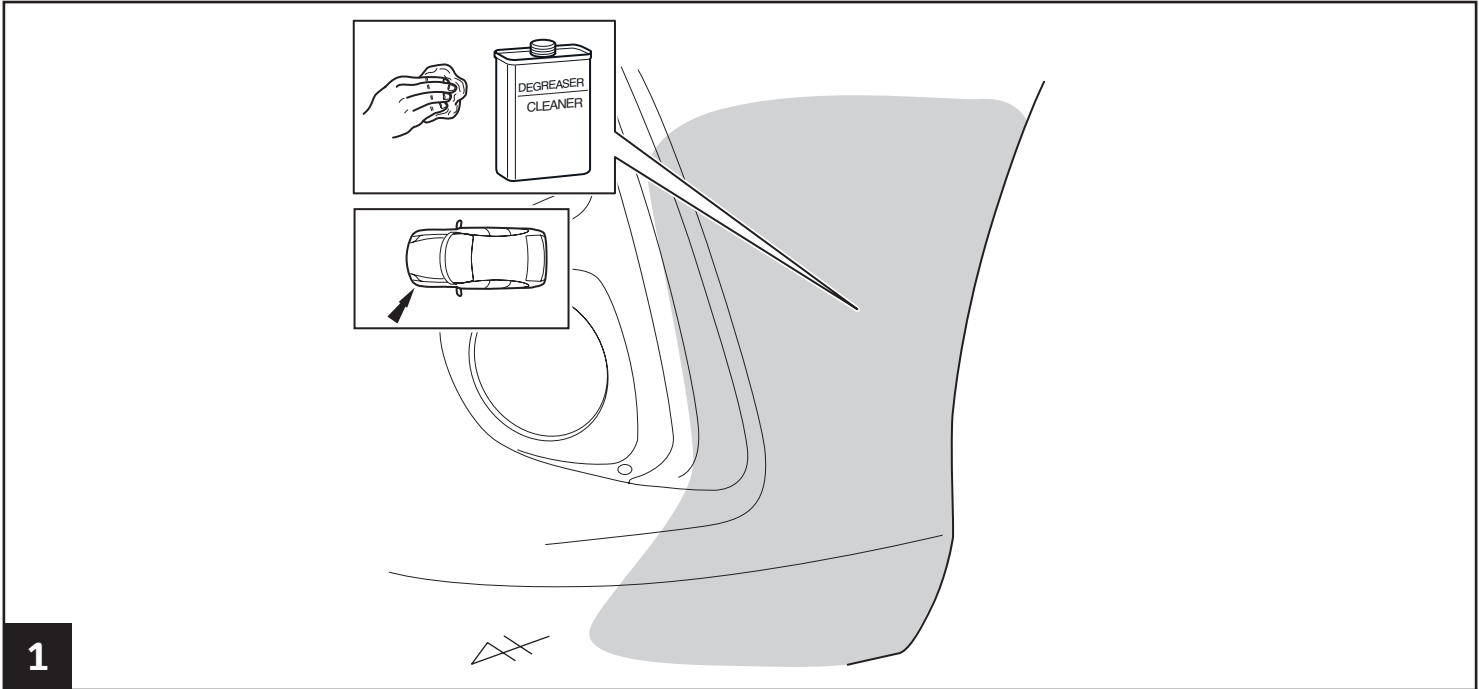

TOYOTA

ALWAYS A
BETTER WAY

Yaris

Bumper corner protector

Installation Instructions

Model year: 2017/03
Vehicle code: **P13**-C****W
Part number: PW177-0D000

Manual reference number: AIM 003 938-0

Revision record

Rev. No.	Date	Page	Picture	Update	New	Deleted steps

PW177-0D000

<p>? °C</p>	<p>? < 20°C → 2</p> <p>20°C < ? < 40°C → 5</p>	<p>+ °C</p>
<p>? °C</p>	<p>20°C < ? < 40°C → 5</p>	INFO 4 → 6

4

<p>? °C</p>	<p>? < 20°C → 2</p> <p>20°C < ? < 40°C → 6</p>	<p>+ °C</p>
<p>? °C</p>	<p>20°C < ? < 40°C → 6</p>	INFO 5 → 6