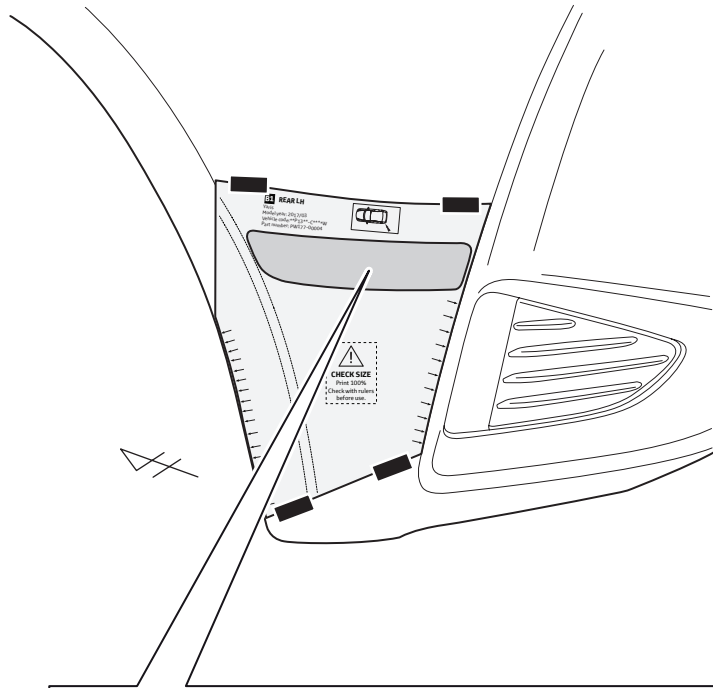

1 ? °C	? < 20°C → 2 20°C < ? < 40°C → 13	2 + °C
3 ? °C	20°C < ? < 40°C → 13	INFO

12

← **B**

1 ? °C	? < 20°C → 2 20°C < ? < 40°C → 14	2 + °C
3 ? °C	20°C < ? < 40°C → 14	INFO

13