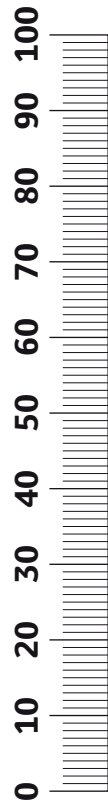

CHECK SIZE
Print 100%
Check with rulers
before use.