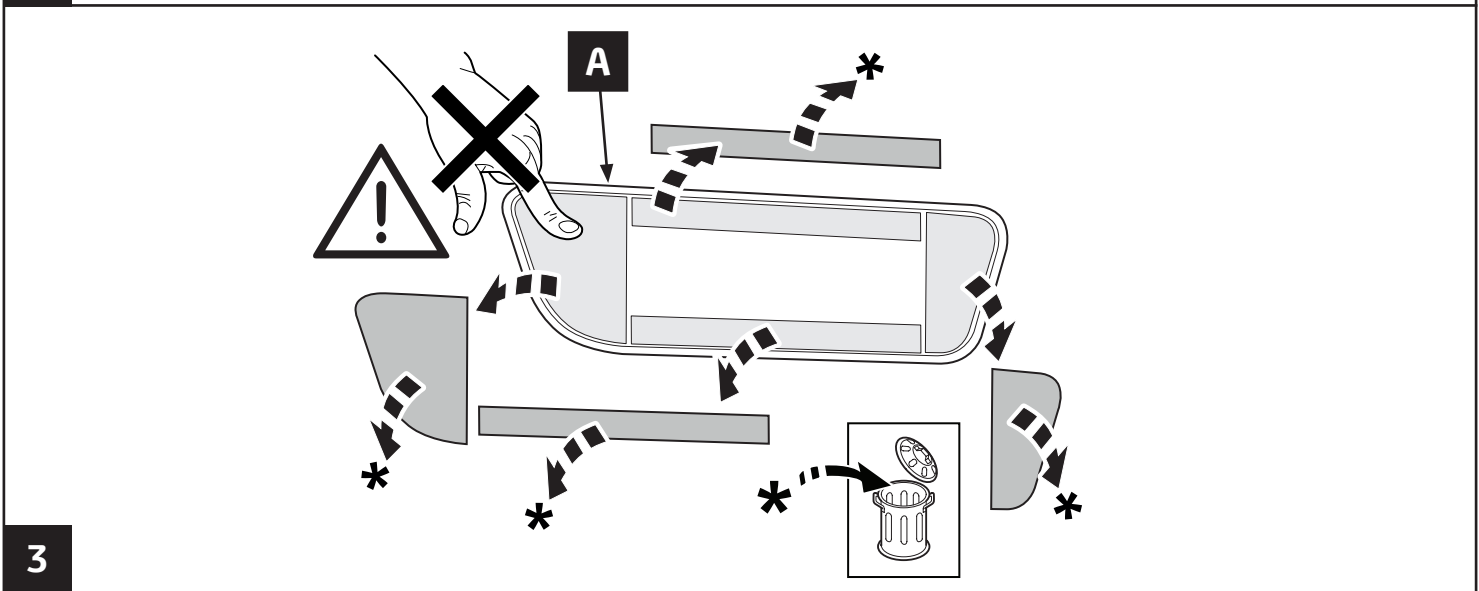

TOYOTA

ALWAYS A
BETTER WAY

Yaris

Bumper corner protector

Installation Instructions

Model year: 2017/03
Vehicle code: **P13**-C****W
Part number: PW177-0D000

Manual reference number: AIM 003 938-0

Revision record

Rev. No.	Date	Page	Picture	Update	New	Deleted steps

PW177-0D000

<p>? °C</p>	<p>? < 20°C → 2</p> <p>20°C < ? < 40°C → 5</p>	<p>+ °C</p>
<p>? °C</p>	<p>20°C < ? < 40°C → 5</p>	INFO 4 → 6

4

<p>? °C</p>	<p>? < 20°C → 2</p> <p>20°C < ? < 40°C → 6</p>	<p>+ °C</p>
<p>? °C</p>	<p>20°C < ? < 40°C → 6</p>	INFO 5 → 6