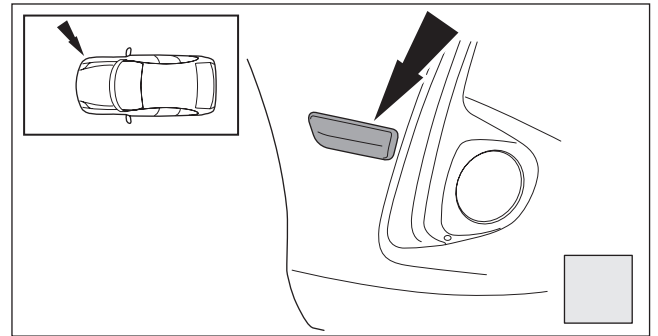

CHECK SHEET

TOYOTA

Model / Year Yaris 2017/03

Bumper corner protectors

ALWAYS A BETTER WAY

VIN n°

Installation Date:

. . / . . / . . . .

Technician Name & Signature:

Stamp: