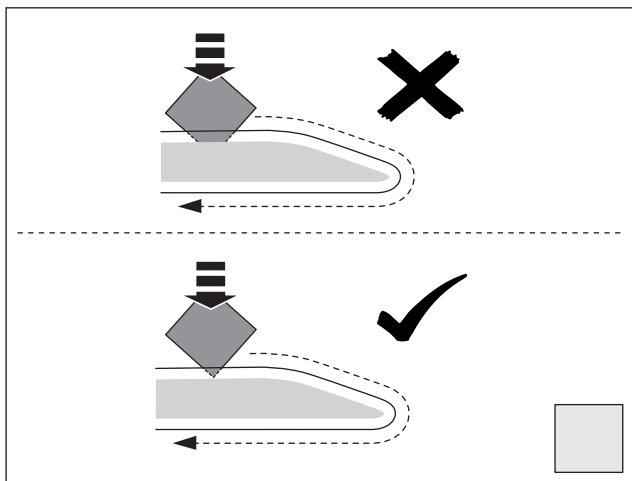

CHECK SHEET

TOYOTA

Model / Year Yaris 2017/03

Bumper corner protectors

ALWAYS A BETTER WAY

VIN n°

Installation Date:

. . / . . / . . . .

Technician Name & Signature:

Stamp: