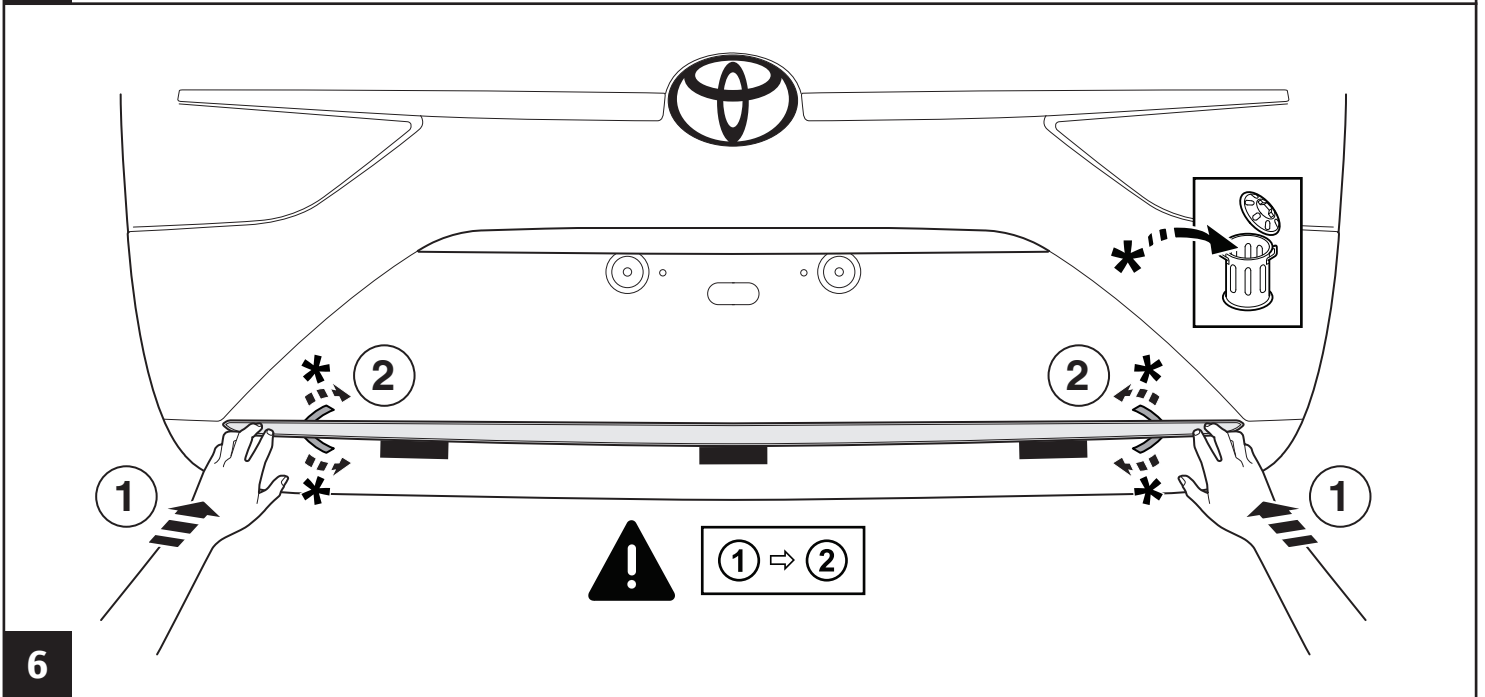

Rev. No.	Date	Page	Picture	Update	New	Deleted steps

PW405-05001 **A**

1x

PZ415-0000-00

9

 5 min.	 24 h	 72 h
 		
 		

TOYOTA

CHECK SHEET