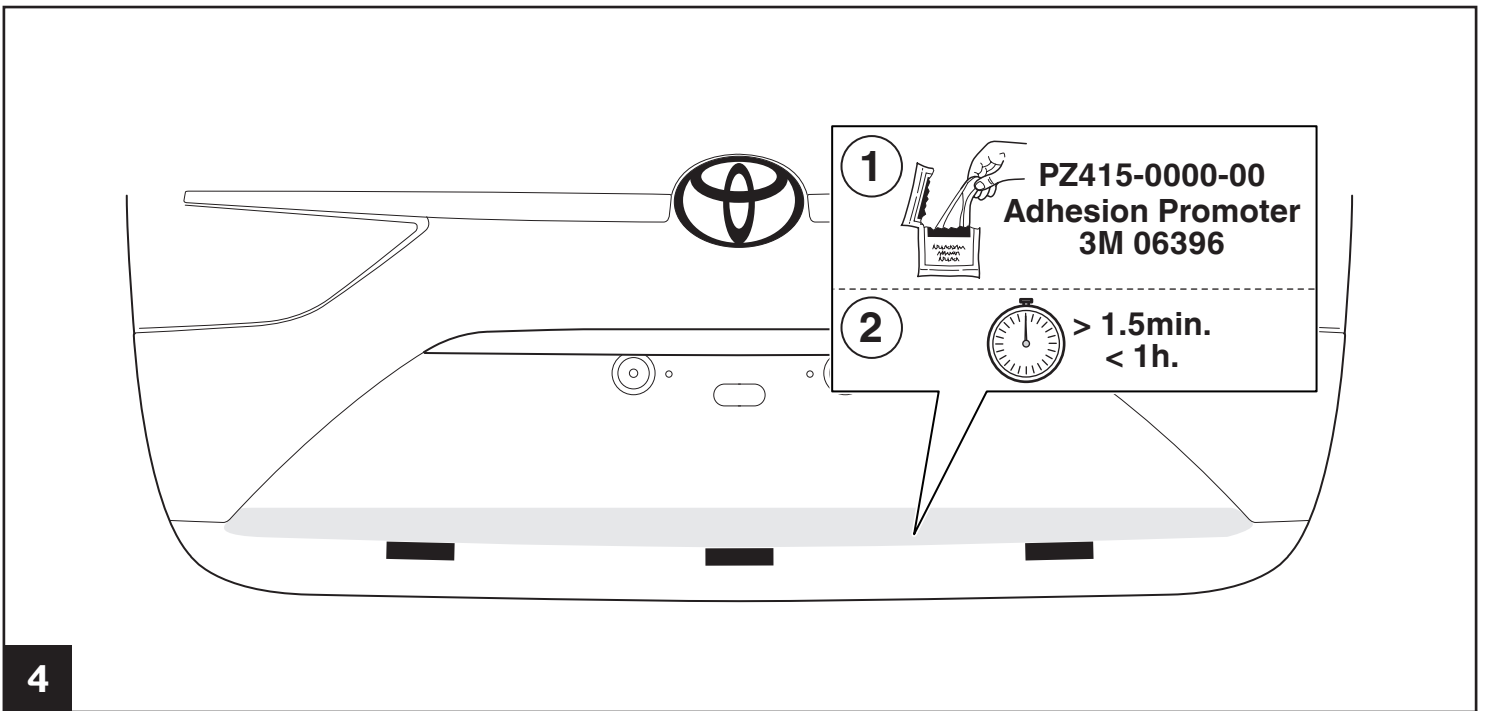

TOYOTA

ALWAYS A
BETTER WAY

Avensis

Rear lower trunk garnish - Wagon

Installation Instructions

Model year: 2015/05
Vehicle code: **T27*-AW***W
Part number: PW405-05001

Manual reference number: AIM 003 414-0

Revision record

Rev. No.	Date	Page	Picture	Update	New	Deleted steps

PW405-05001 **A**

1x

PZ415-0000-00

9

 5 min.	 24 h	 72 h
 		
 		

TOYOTA

CHECK SHEET