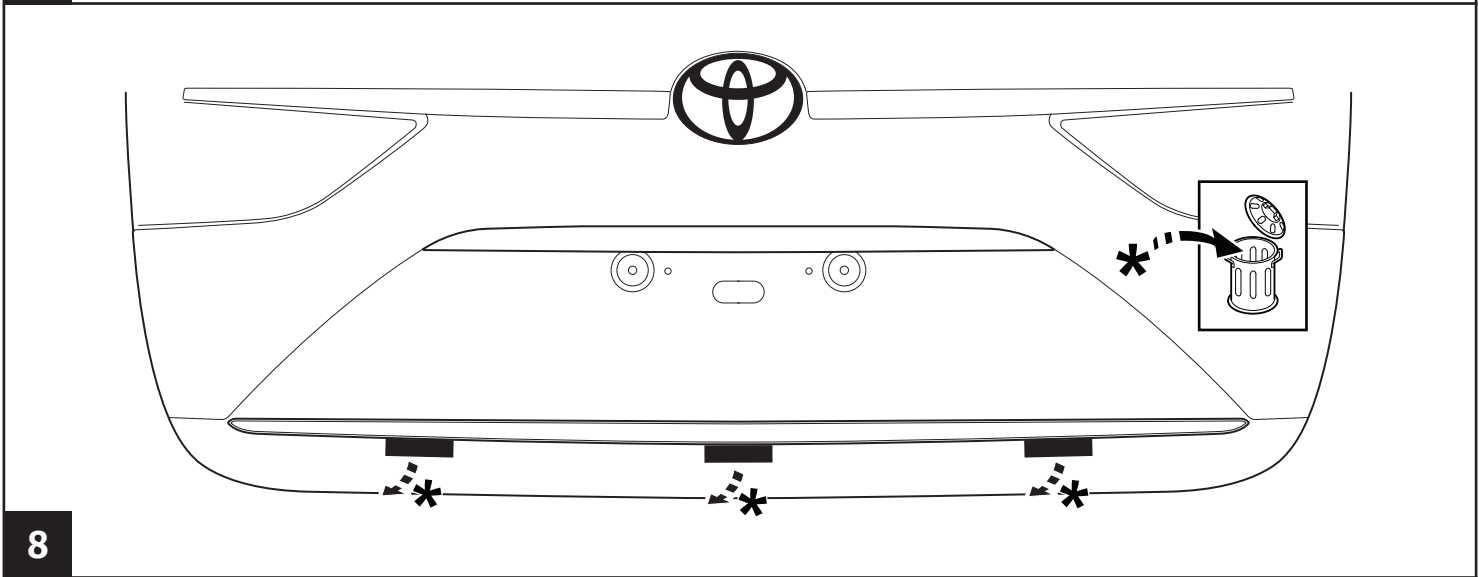

9

  5 min.	 24 h	 72 h