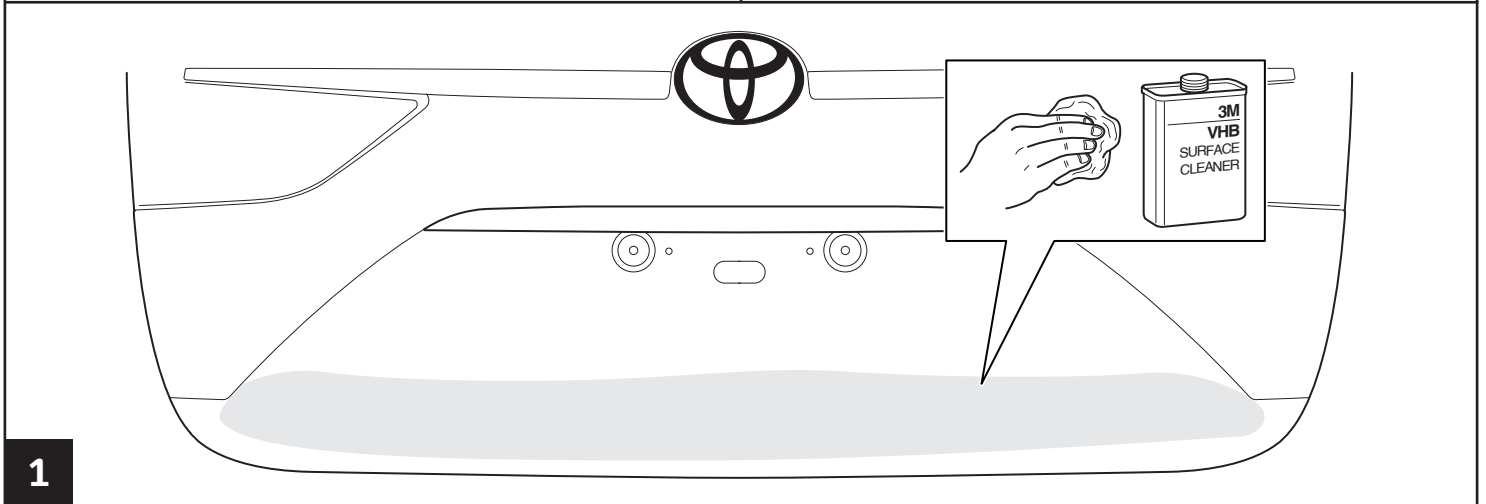

Rev. No.	Date	Page	Picture	Update	New	Deleted steps

PW405-05001 **A**

1x

PZ415-0000-00

9

 5 min.	 24 h	 72 h
 		
 		

TOYOTA

CHECK SHEET