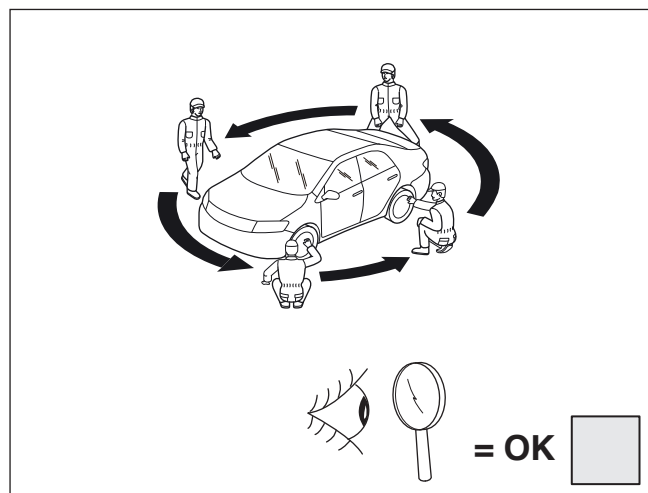

CHECK SHEET

TOYOTA

Model / Year Avensis (WGN) 2015/05 **Rear lower trunk garnish**

VIN n°

ALWAYS A
BETTER WAY

Installation Date:

. . . / . . . / . . . . .

Technician Name & Signature:

Stamp: