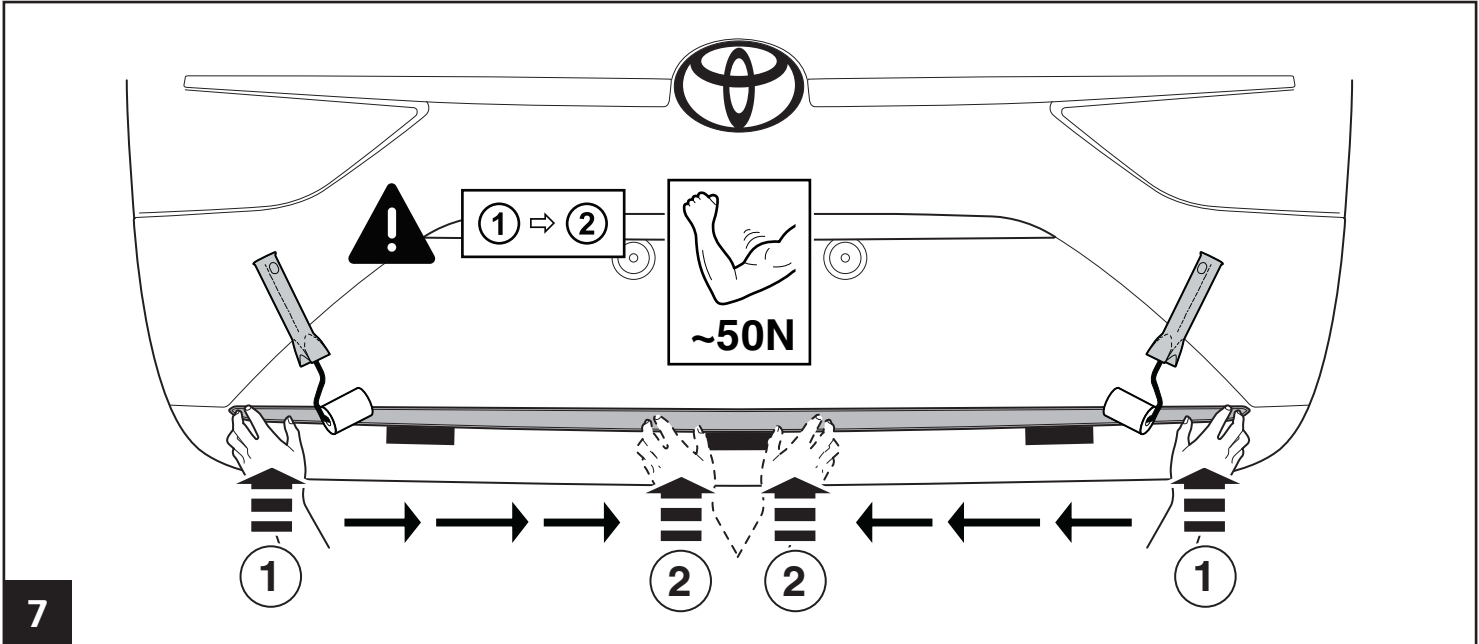

Rev. No.	Date	Page	Picture	Update	New	Deleted steps

PW405-05001 **A**

1x

PZ415-0000-00

9

 5 min.	 24 h	 72 h
 		
 		

TOYOTA

CHECK SHEET