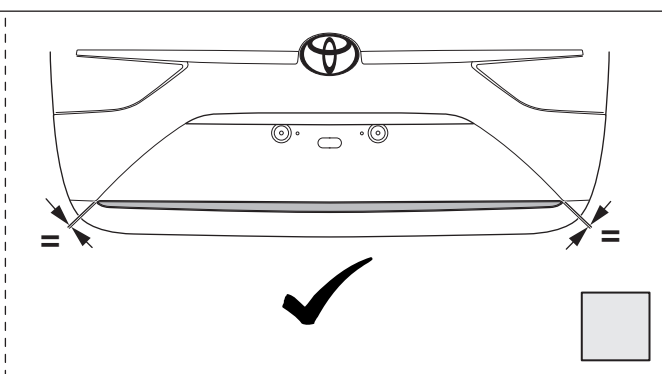

CHECK SHEET

TOYOTA

Model / Year Avensis (WGN) 2015/05 **Rear lower trunk garnish**

VIN n°

ALWAYS A
BETTER WAY

Installation Date:

. . . / . . . / . . . . .

Technician Name & Signature:

Stamp: