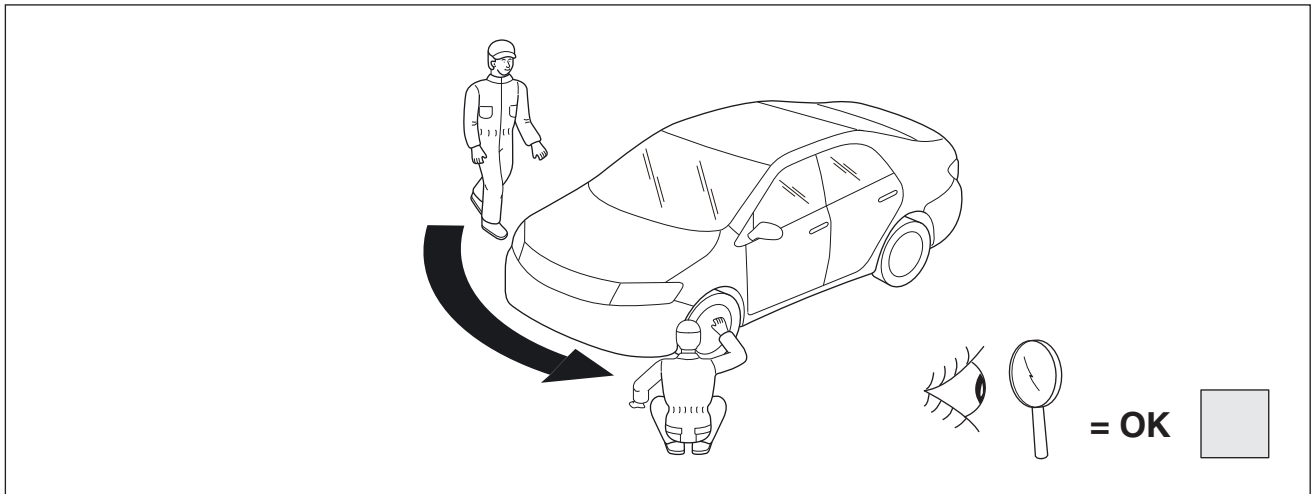

CHECK SHEET

TOYOTA

Model / Year   Corolla (HB)   2019/01   **Hood Deflector**

VIN n°

ALWAYS A BETTER WAY

Installation Date:
. . / . . / . . . .

Technician Name & Signature:

Stamp: