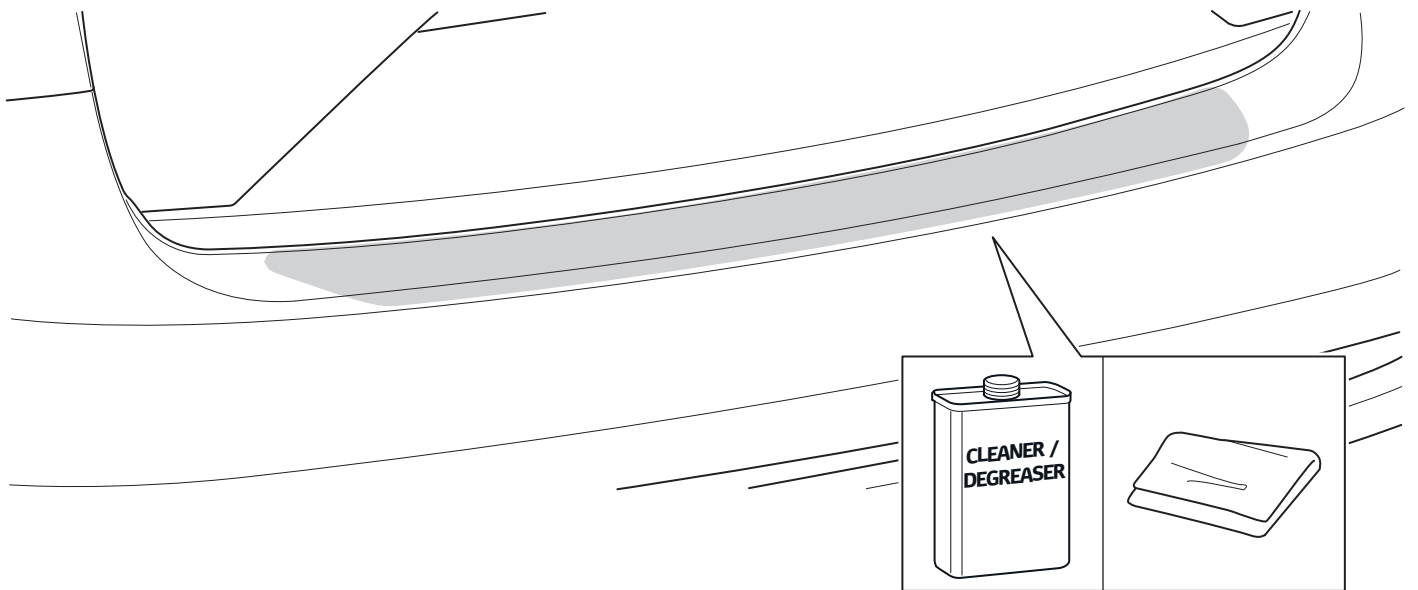

TOYOTA

ALWAYS A
BETTER WAY

Avensis Sedan

Rear bumper protection plate

Installation Instructions

Model year: 2015/05
Vehicle code: **T***-AE**PW
Part number: PW178-05005 Bumper plate polished

Manual reference number: AIM 003 335-1

Revision record

Rev. No.	Date	Page	Picture	Update	New	Deleted steps
1	05-11-15	6	7-8	X		

A

PW178-05005

1x

				<div style="border: 1px solid black; padding: 2px; display: inline-block; margin-bottom: 5px;"> PZ415-00000-00 </div>  <p>adhesion promoter 3M 4298 UV</p>
---	---	---	---	---