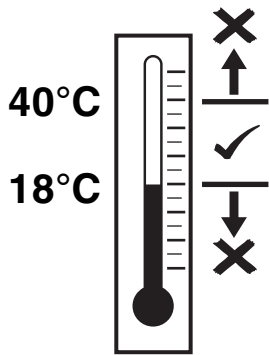

Revision record

Rev. No.	Date	Page	Picture	Update	New	Deleted steps
1	05-11-15	6	7-8	X		

A

PW178-05005

1x

				<div style="border: 1px solid black; padding: 2px; display: inline-block; margin-bottom: 5px;"> PZ415-00000-00 </div>  <p>adhesion promoter 3M 4298 UV</p>
---	---	---	---	---