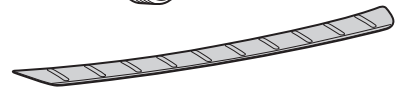

Revision record

Rev. No.	Date	Page	Picture	Update	New	Deleted steps
1	05-11-15	6	7-8	X		

A

PW178-05005

1x

				<div style="border: 1px solid black; padding: 2px; display: inline-block; margin-bottom: 5px;"> PZ415-00000-00 </div>  <p>adhesion promoter 3M 4298 UV</p>
---	---	---	---	---