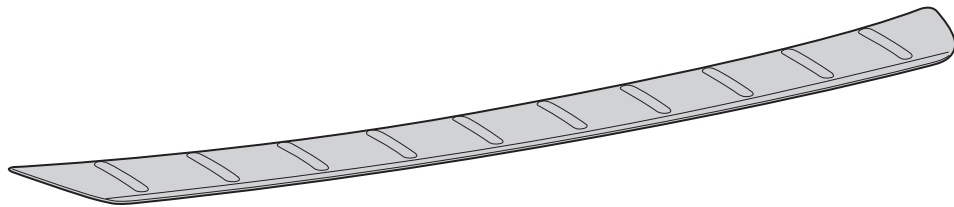

TOYOTA

ALWAYS A
BETTER WAY

Avensis Sedan

Rear bumper protection plate

Installation Instructions

Model year: 2015/05
Vehicle code: **T***-AE**PW
Part number: PW178-05005 Bumper plate polished

Manual reference number: AIM 003 335-1

Revision record

Rev. No.	Date	Page	Picture	Update	New	Deleted steps
1	05-11-15	6	7-8	X		

A

PW178-05005

1x

				<div style="border: 1px solid black; padding: 2px; display: inline-block; margin-bottom: 5px;"> PZ415-00000-00 </div>  <p>adhesion promoter 3M 4298 UV</p>
---	---	---	---	---