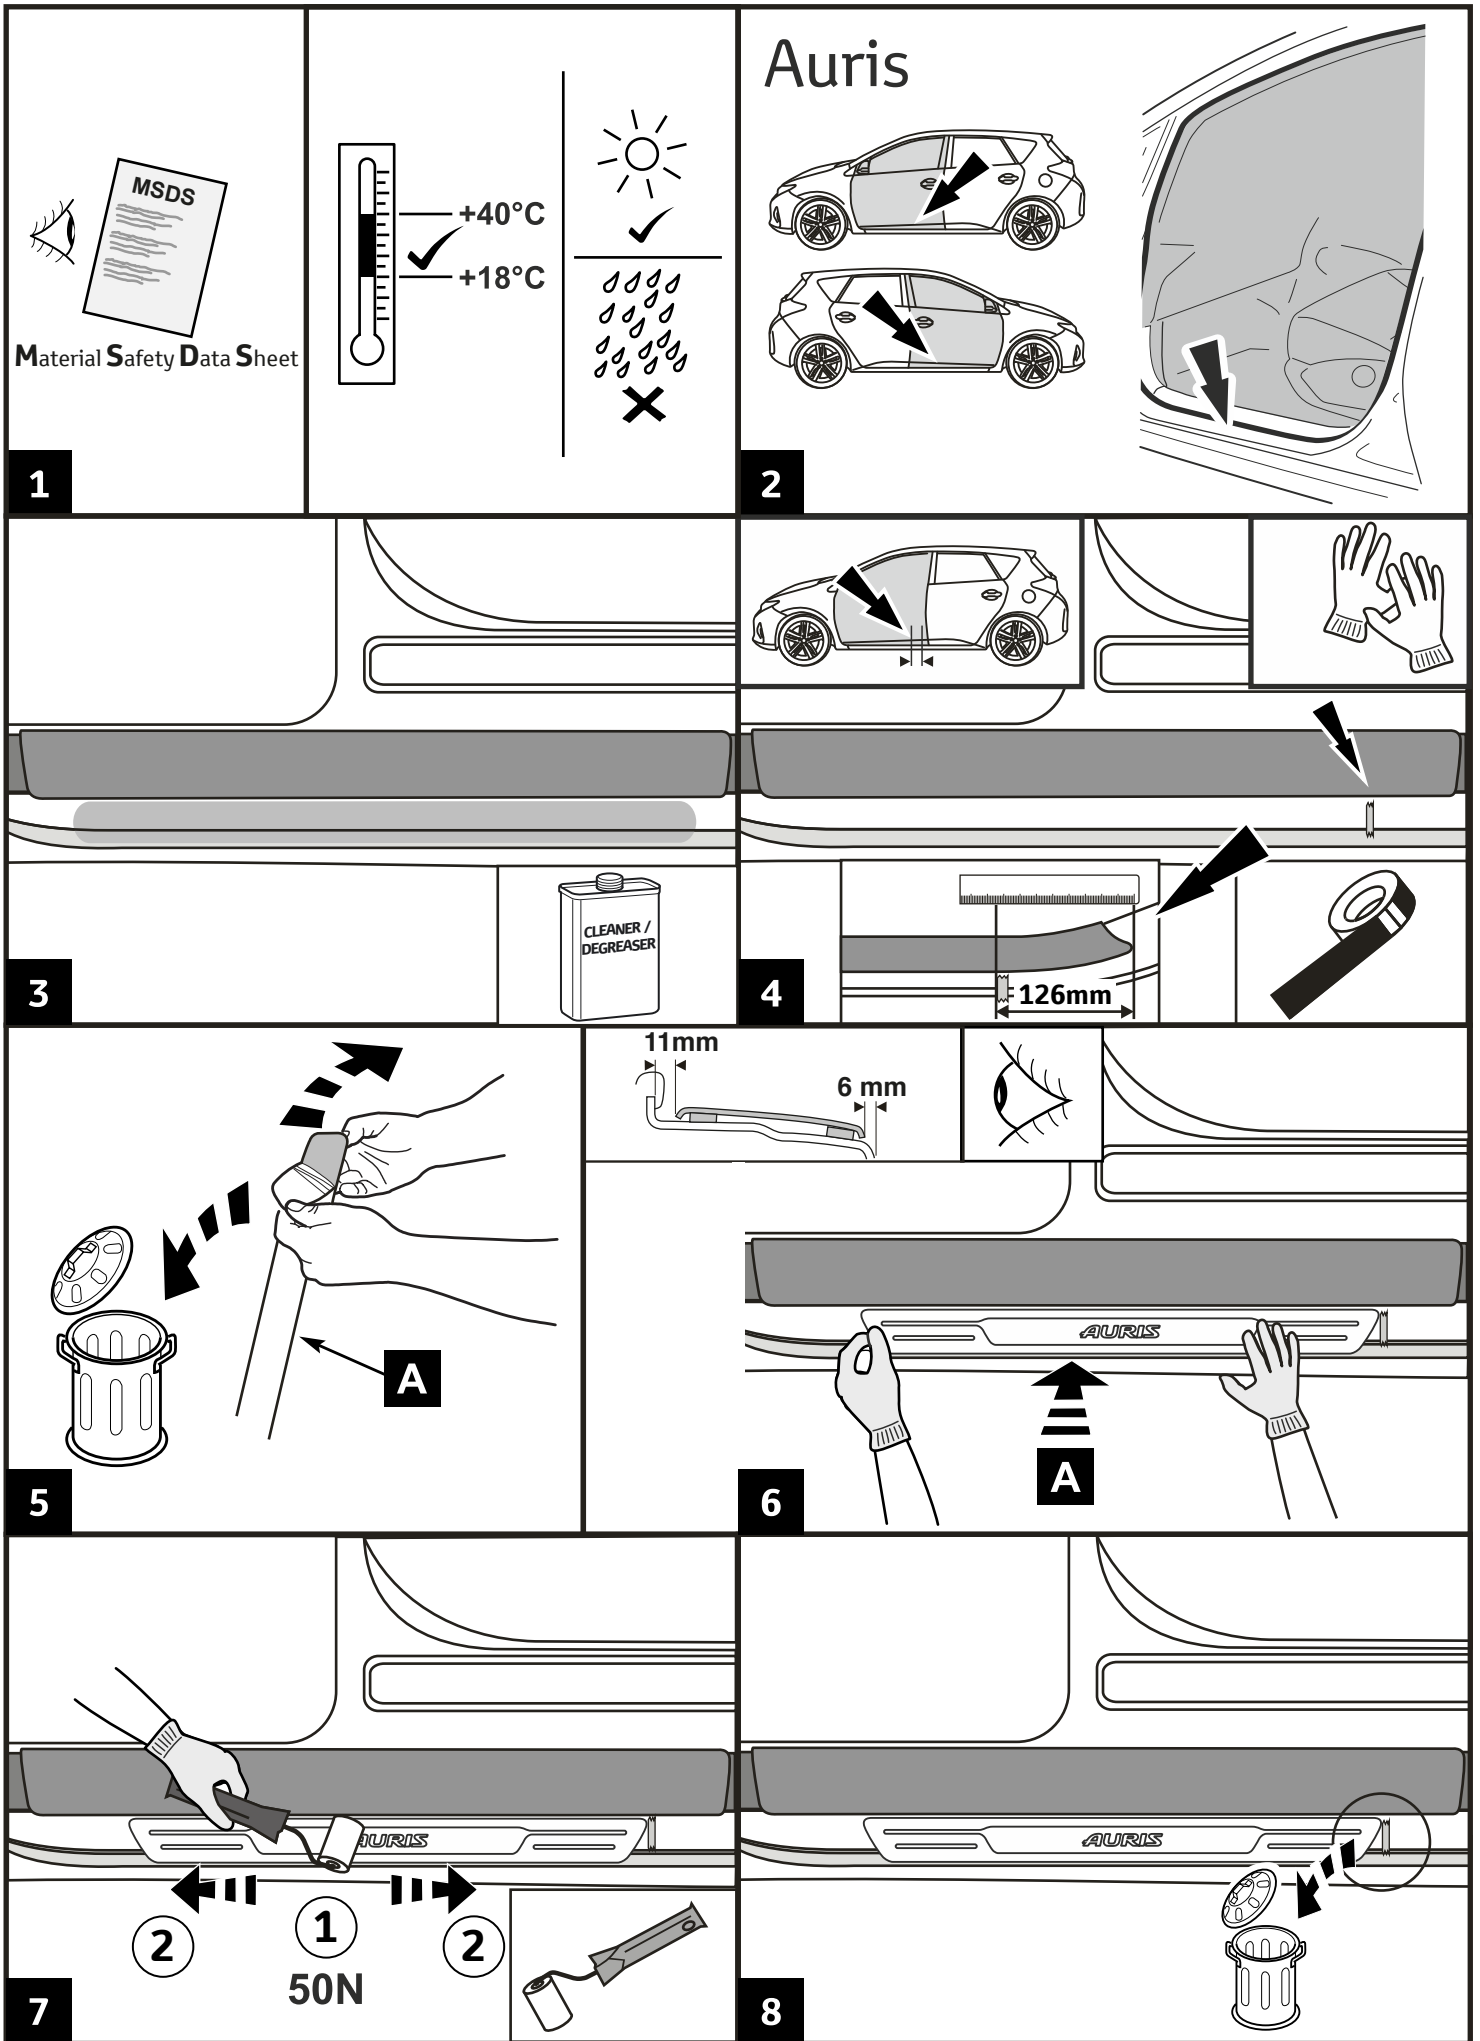

Revision Record

Rev. No.	Date	Page	Picture	Update	New	Deleted steps
1	14/01/2013	3	4, 6	X		
2	03/05/2013			Front page	new model	
3	10/10/2013	2		Front page	Gloves	
4	28/01/2015	1		X		
4	28/01/2015	4		X		
5	04/12/2018		1, 4, 6, 7	Tools, cleaner, dimensions		

A PZ438-E2182-00

2x