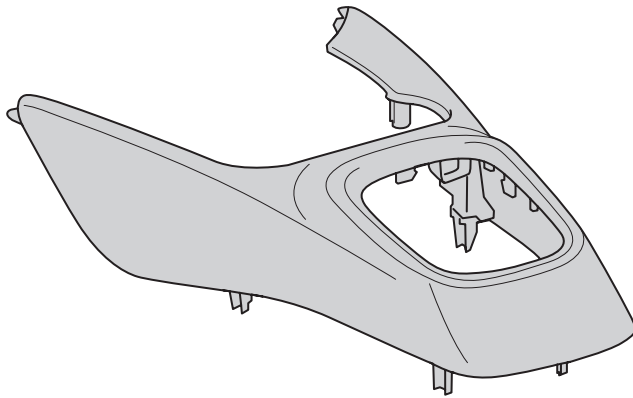

Manual reference number: AIM 004 019-0

Revision record

Rev. No.	Date	Page	Picture	Update	New	Deleted steps

PW281-0D100-DC
 PW281-0D100-JC
 PW281-0D100-GF

Manual

A

1x

PW281-0D200-DC
 PW281-0D200-JC
 PW281-0D200-GF