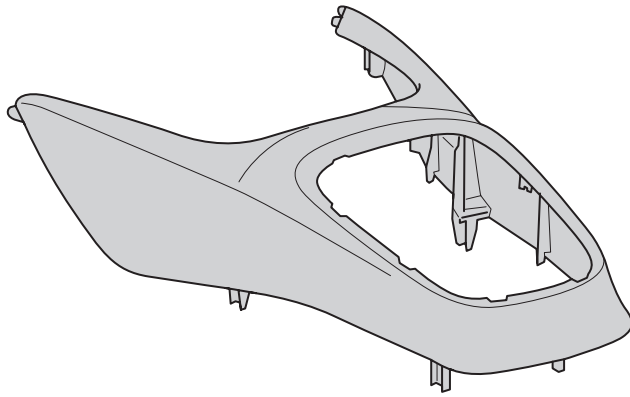

A

1x

PW281-0D200-DC
PW281-0D200-JC
PW281-0D200-GF

Hybrid